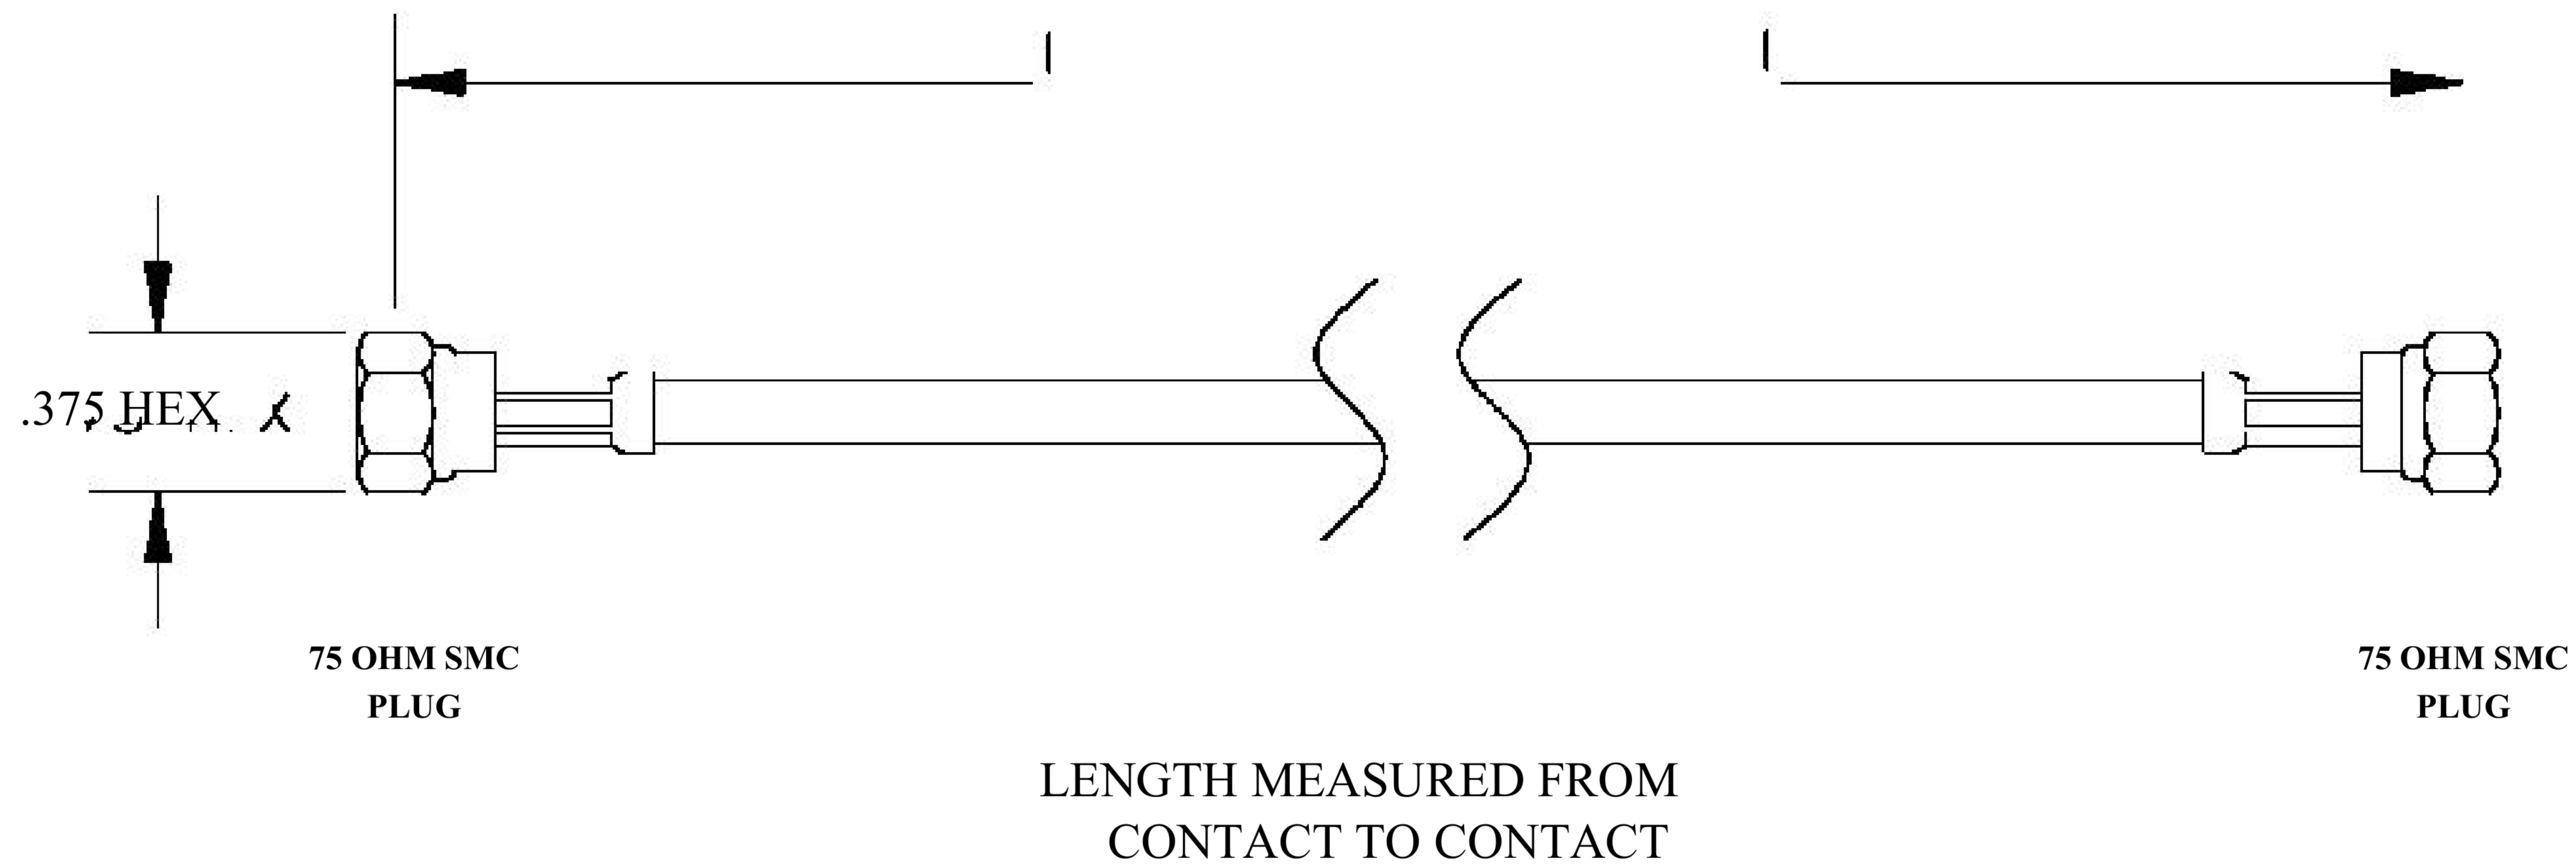

COMPONENTS	IMPEDANCE
SMC PLUG	75 OHM
SMC PLUG	75 OHM
RG59B/U-BLACK	75 OHM

Standard Lengths	
-12	12"
-24	24 ^H
-36	36"
■48	48"
-60	60"
■XXX	Custom Length in inches

8th Floor, Building 1, Yongfu Science and Technology Center Industrial Park, Nanzha District 5, Humen, 523900, Dongguan, Guangdong, China.

Website: www.ebeestock.com

Email: sales@ebeestock.com

COAXIAL & FIBER OPTICS

DWG TITLE	ET31208	DES_	75-ohm-smc-plug-to-75-ohm-smc-plug-cable-12-inch-length-using-75-ohm-g59-coax-0031206
SIZE A FSCM NO. 53919 CAD FILE 073102 SCALE N/A			127

NOTES:

- UNLESS OTHERWISE SPECIFIED ALL DIMENSIONS ARE NOMINAL.
- ALL SPECIFICATIONS ARE SUBJECT TO CHANGE WITHOUT NOTICE AT ANY TIME.