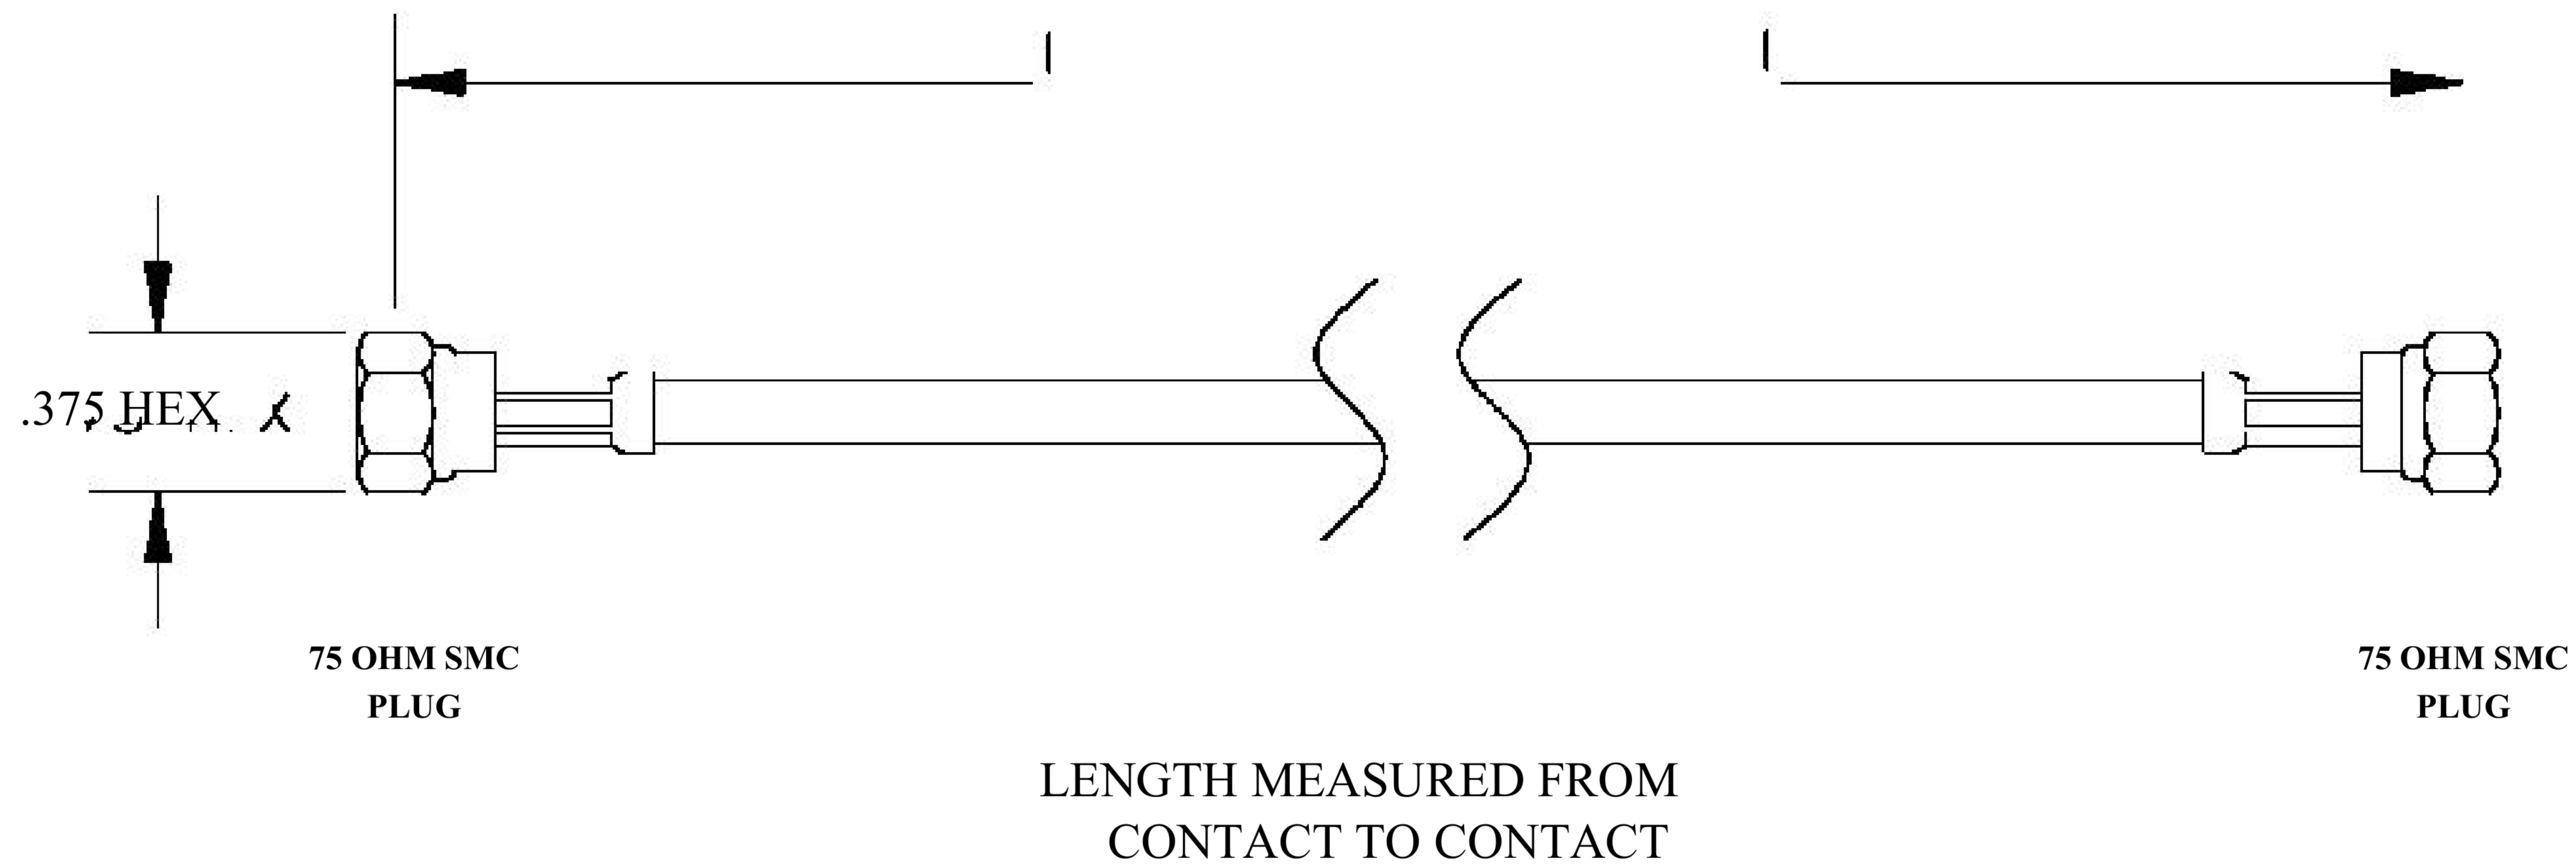

COMPONENTS	IMPEDANCE
SMC PLUG	75 OHM
SMC PLUG	75 OHM
RG59B/U-BLACK	75 OHM

Standard Lengths	
-12	12"
-24	24 ^H
-36	36"
■48	48"
-60	60"
■XXX	Custom Length in inches

8th Floor, Building 1, Yongfu Science and Technology Center Industrial Park, Nanzha District 5, Humen, 523900, Dongguan, Guangdong, China.

Website: www.ebeestock.com

Email: sales@ebeestock.com

COAXIAL & FIBER OPTICS

DWG TITLE ET31209	DES_ 75-ohm-smc-plug-to-75-ohm-smc-plug-cable-12-inch-length-using-75-ohm-g59-coax-0031206
SIZE A FSCM NO. 53919 CAD FILE 073102 SCALE N/A 127	

NOTES:

- UNLESS OTHERWISE SPECIFIED ALL DIMENSIONS ARE NOMINAL.
- ALL SPECIFICATIONS ARE SUBJECT TO CHANGE WITHOUT NOTICE AT ANY TIME.