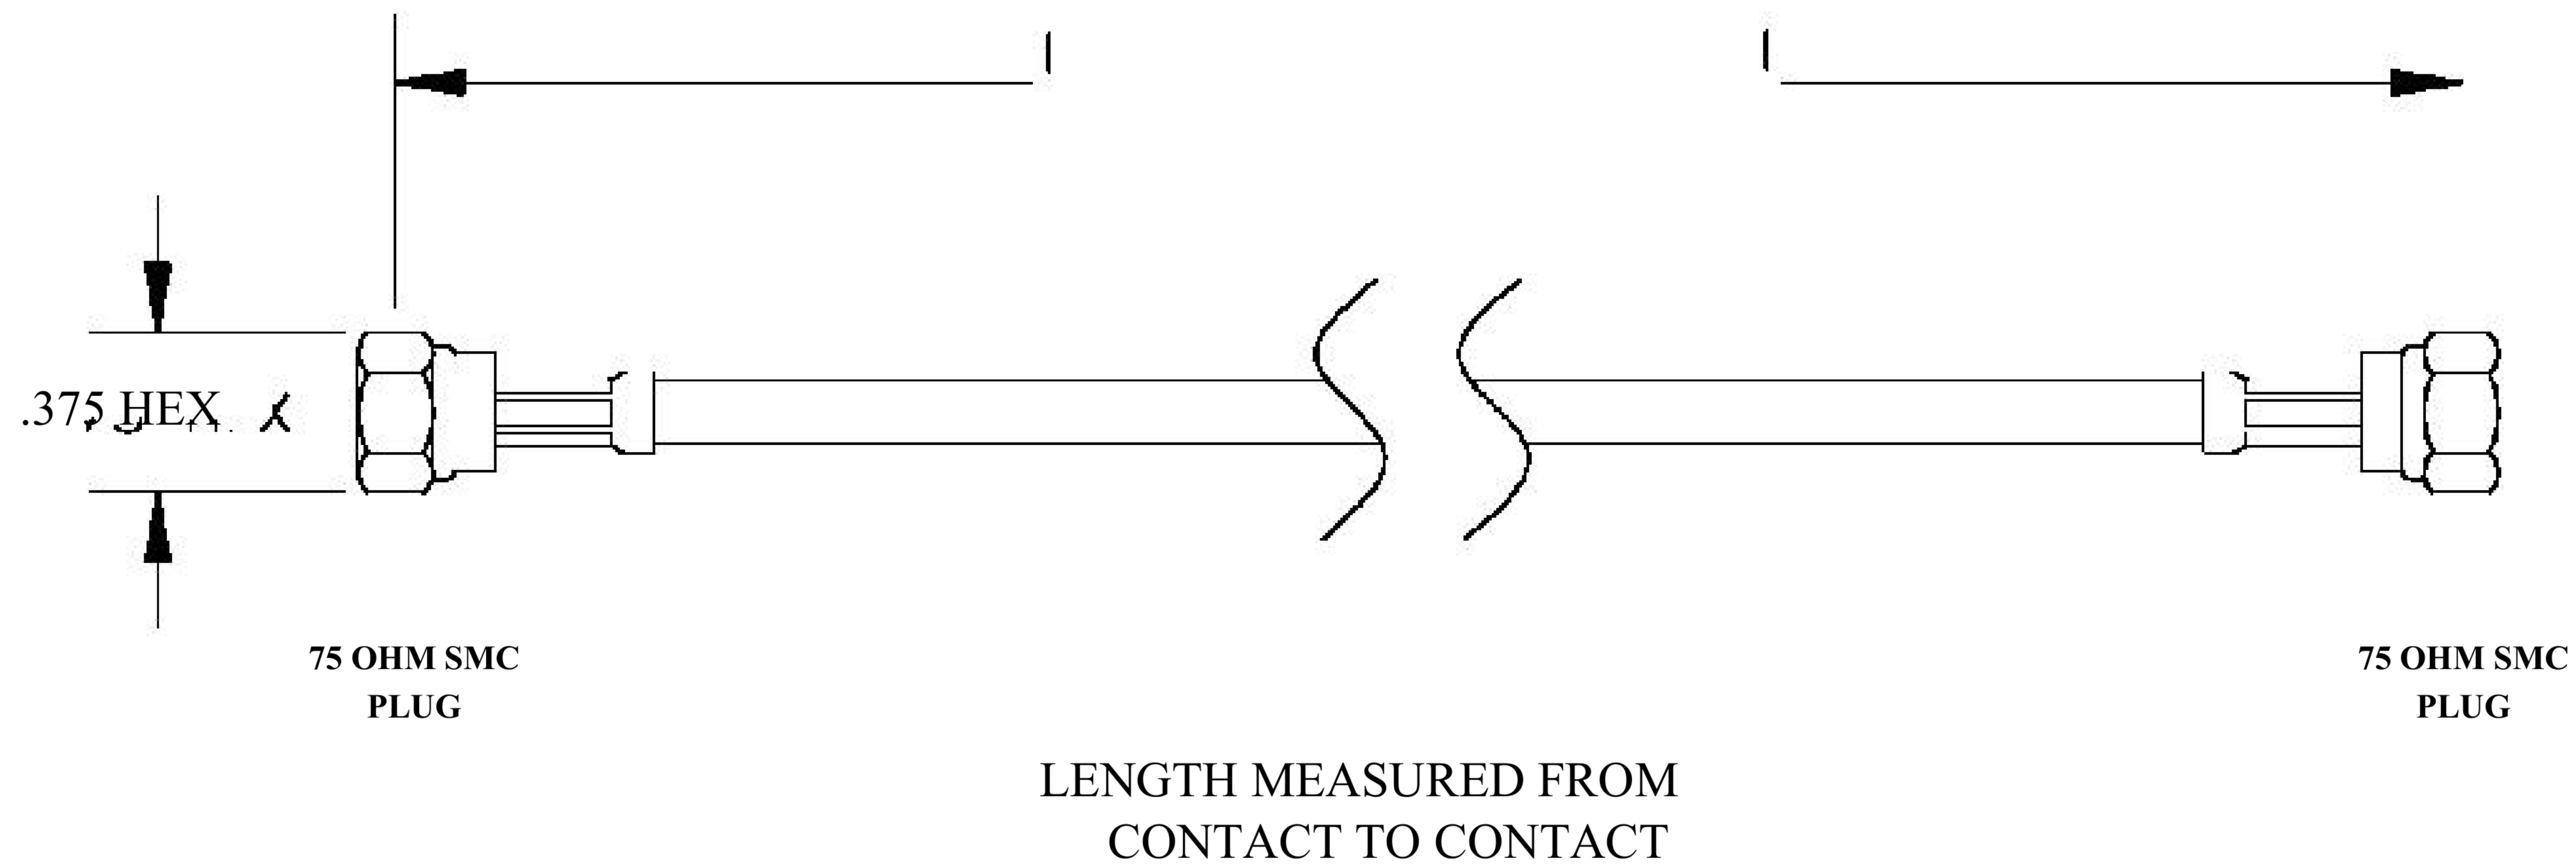

COMPONENTS	IMPEDANCE
SMC PLUG	75 OHM
SMC PLUG	75 OHM
RG59B/U-BLACK	75 OHM

Standard Lengths	
-12	12"
-24	24 ^H
-36	36"
■48	48"
-60	60"
■XXX	Custom Length in inches

8th Floor, Building 1, Yongfu Science and Technology Center Industrial Park, Nanzha District 5, Humen, 523900, Dongguan, Guangdong, China.

Website: www.ebeestock.com

Email: sales@ebeestock.com

COAXIAL & FIBER OPTICS

DWG TITLE ET31211	DES_ 75-ohm-smc-plug-to-75-ohm-smc-plug-cable-12-inch-length-using-75-ohm-g59-coax-0031206
SIZE A FSCM NO. 53919 CAD FILE 073102 SCALE N/A 127	

NOTES:

- UNLESS OTHERWISE SPECIFIED ALL DIMENSIONS ARE NOMINAL.
- ALL SPECIFICATIONS ARE SUBJECT TO CHANGE WITHOUT NOTICE AT ANY TIME.