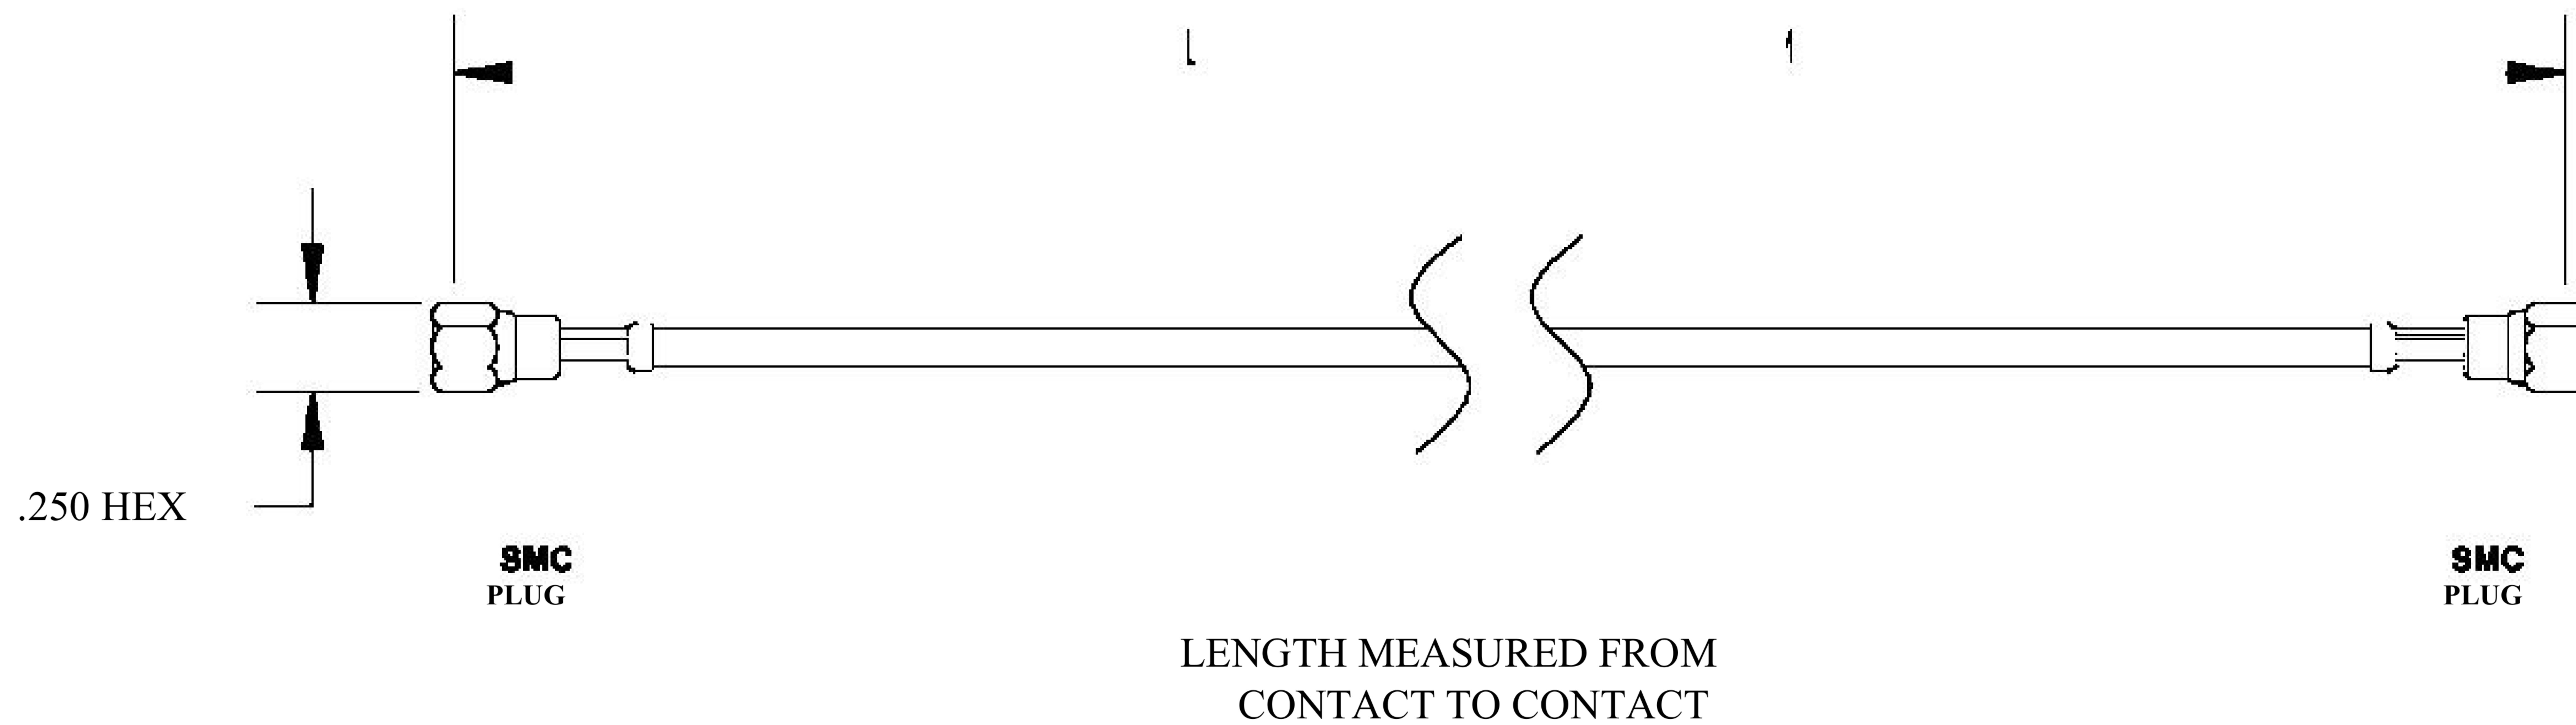

COMPONENTS	IMPEDANCE
SMC PLUG	50 OHM
SMC PLUG	50 OHM
RG188-DS	50 OHM

Standard Lengths	
-12	12"
-24	24"
-36	36"
-48	48"
-60	60"
■XXX	Custom Length in inches

8th Floor, Building 1, Yongfu Science and Technology Center Industrial Park, Nanzha District 5, Humen, 523900, Dongguan, Guangdong, China.

Website: www.ebeestock.com

Email: sales@ebeestock.com

COAXIAL & FIBER OPTICS

DWG TITLE	ET31281	DES_	smc-plug-to-smc-plug-cable-12-inch-length-using-rg188-ds-coax-rohs-003 1278
SIZE A FSCM NO. 53919 CAD FILE 073102 SCALE N/A			127

NOTES:

- UNLESS OTHERWISE SPECIFIED ALL DIMENSIONS ARE NOMINAL.
- ALL SPECIFICATIONS ARE SUBJECT TO CHANGE WITHOUT NOTICE AT ANY TIME.