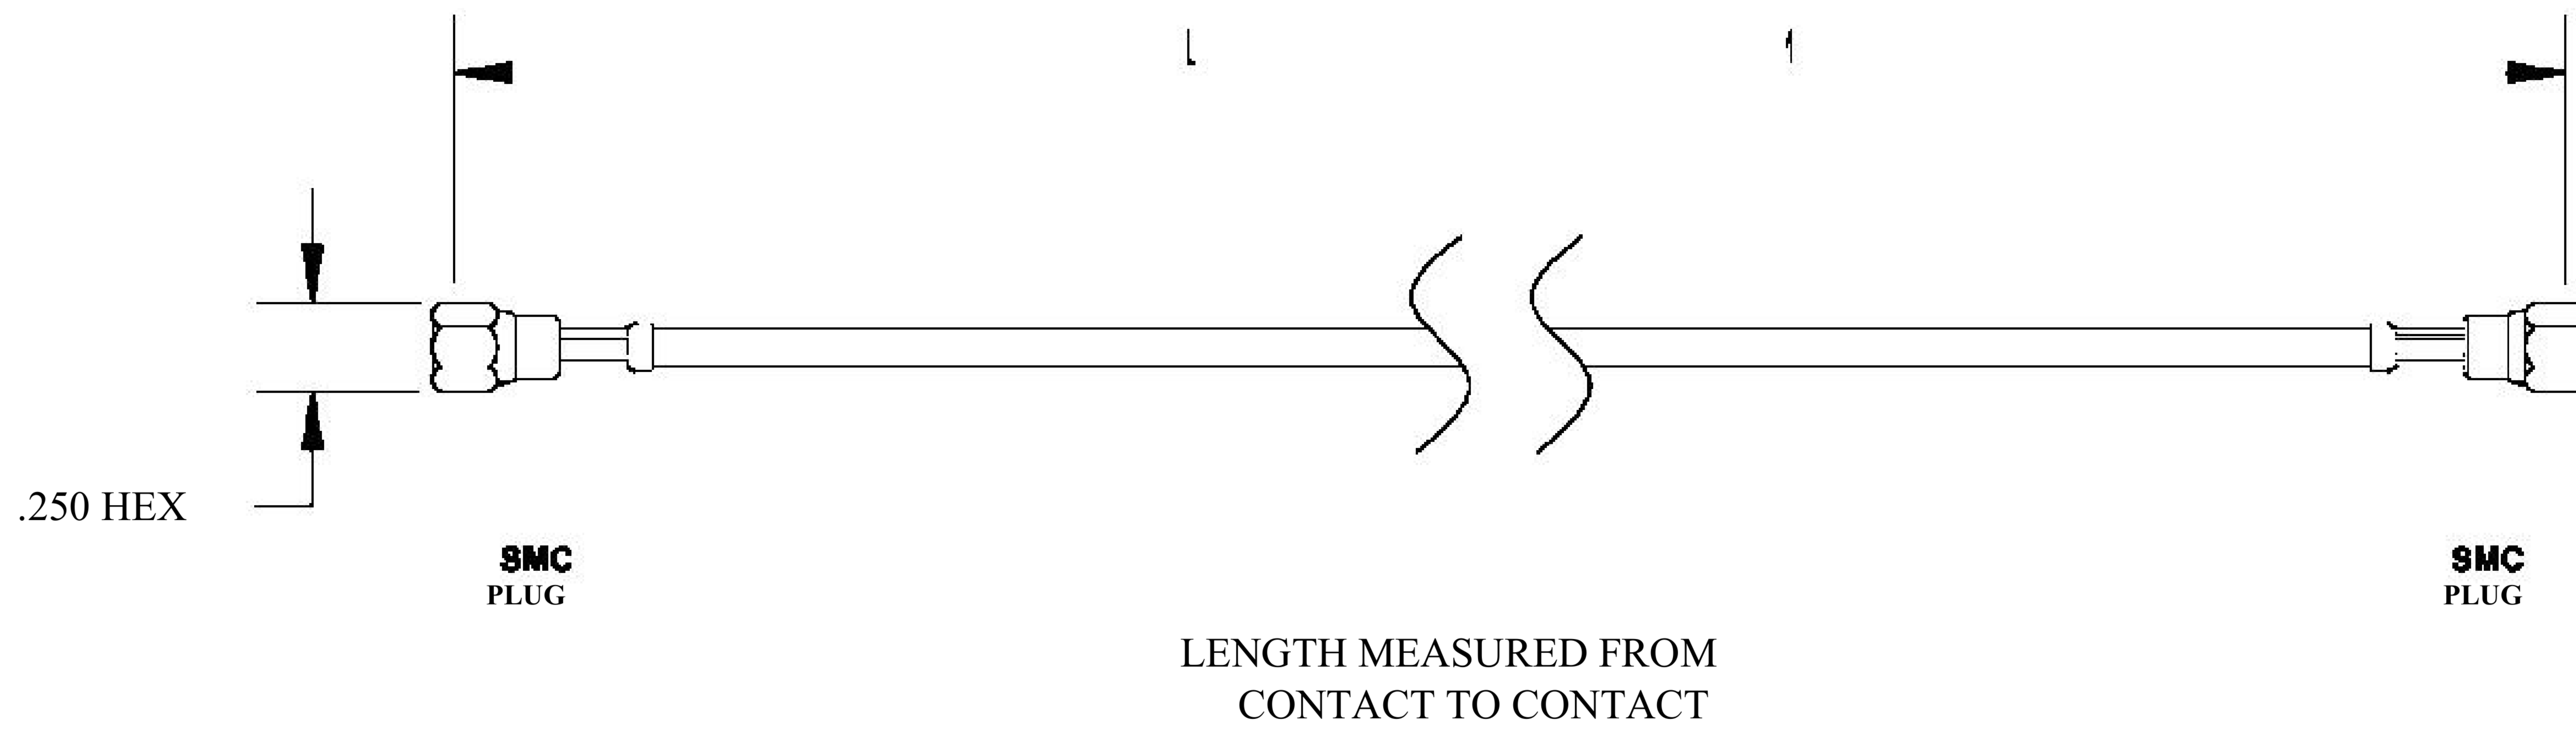

COMPONENTS	IMPEDANCE
SMC PLUG	50 OHM
SMC PLUG	50 OHM
RG188-DS	50 OHM

Standard Lengths	
-12	12"
-24	24"
-36	36"
-48	48"
-60	60"
■XXX	Custom Length in inches

8th Floor, Building 1, Yongfu Science and Technology Center Industrial Park, Nanzha District 5, Humen, 523900, Dongguan, Guangdong, China.

Website: www.ebeestock.com

Email: sales@ebeestock.com

COAXIAL & FIBER OPTICS

DWG TITLE ET31283	DES_ smc-plug-to-smc-plug-cable-12-inch-length-using-rg188-ds-coax-rohs-003 1278
----------------------	--

SIZE A | **FSCM NO. 53919** | CAD FILE 073102 | SCALE N/A | 127

NOTES:

- UNLESS OTHERWISE SPECIFIED ALL DIMENSIONS ARE NOMINAL.
- ALL SPECIFICATIONS ARE SUBJECT TO CHANGE WITHOUT NOTICE AT ANY TIME.