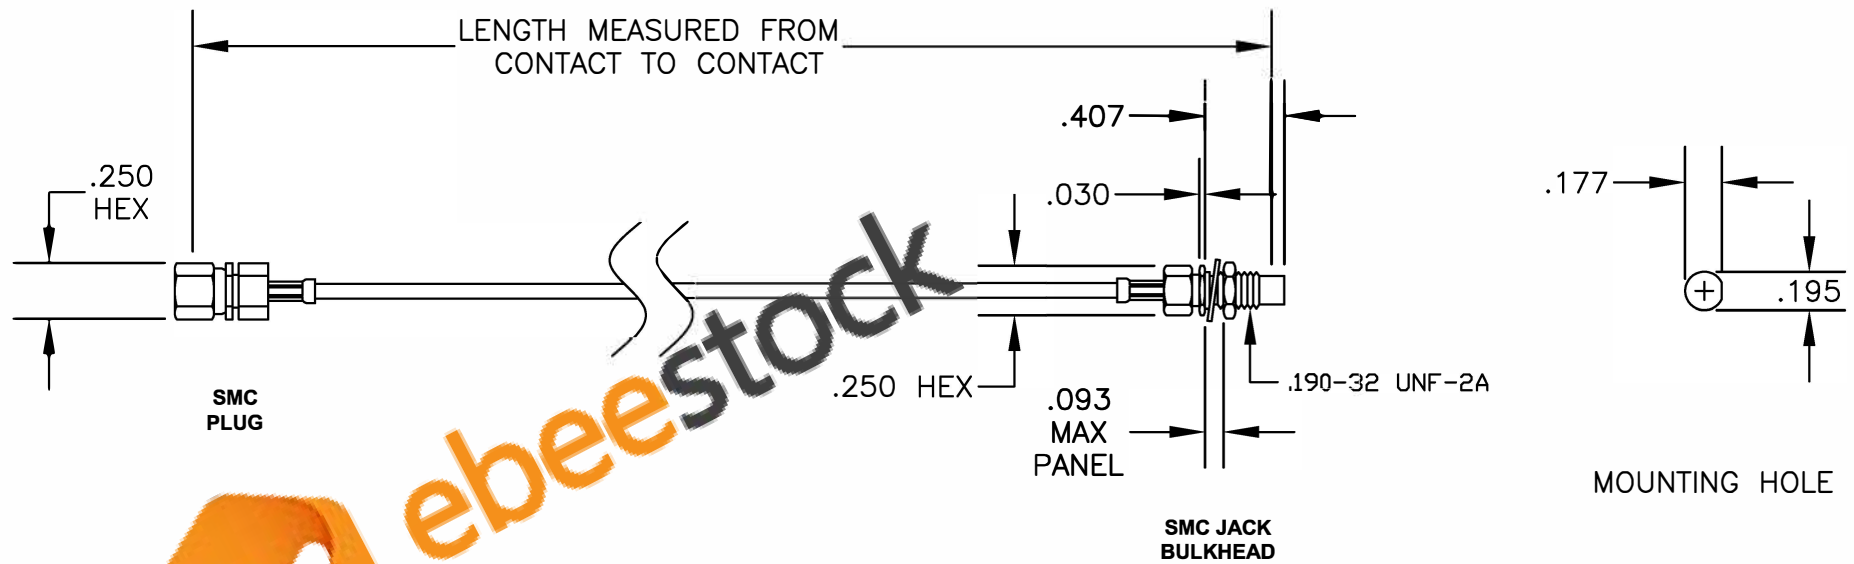

COMPONENTS	IMPEDANCE
SMC PLUG	50 OHM
SMC JACK BULKHEAD	50 OHM
RG178B/U	50 OHM

Standard Lengths	
-12	12"
-24	24"
-36	36"
-48	48"
-60	60"
-XXX	Custom Length in inches

ebeestock

8TH FLOOR, BUILDING 1, YONGFU SCIENCE AND TECHNOLOGY CENTER INDUSTRIAL PARK, NANZHA DISTRICT 5, HUMEN, 523900, DONGGUAN, GUANGDONG, CHINA
 WEBSITE: www.ebeestock.com
 EMAIL: sales@ebeestock.com

ET31288	DES. CABLE ASSEMBLY, RG178B/U, SMC PLUG TO SMC JACK BULKHEAD
CAD FILE 030107	SCALE N/A
	127

1. UNLESS OTHERWISE SPECIFIED ALL DIMENSIONS ARE NOMINAL.
2. ALL SPECIFICATIONS ARE SUBJECT TO CHANGE WITHOUT NOTICE AT ANY TIME.
3. DIMENSIONS ARE IN INCHES.
4. LENGTH TOLERANCE IS $\pm 1.5\%$ OR $\pm 3/8"$, WHICHEVER IS GREATER.