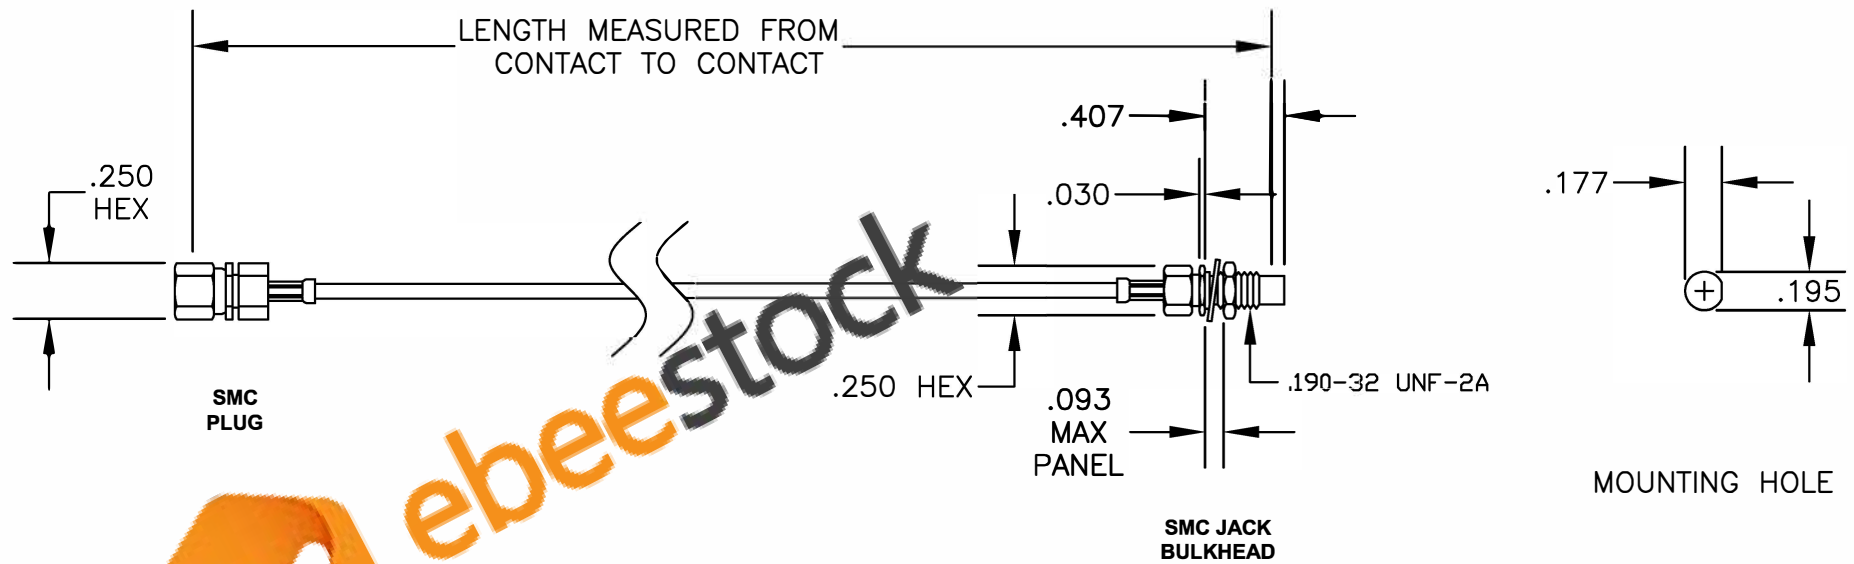

COMPONENTS	IMPEDANCE
SMC PLUG	50 OHM
SMC JACK BULKHEAD	50 OHM
RG178B/U	50 OHM

Standard Lengths	
-12	12"
-24	24"
-36	36"
-48	48"
-60	60"
-XXX	Custom Length in inches

8TH FLOOR, BUILDING 1, YONGFU SCIENCE AND TECHNOLOGY CENTER INDUSTRIAL PARK, NANZHA DISTRICT 5, HUMEN, 523900, DONGGUAN, GUANGDONG, CHINA
 WEBSITE: www.ebeestock.com
 EMAIL: sales@ebeestock.com

ET31289	DES. CABLE ASSEMBLY, RG178B/U, SMC PLUG TO SMC JACK BULKHEAD	
CAD FILE 030107	SCALE N/A	127

1. UNLESS OTHERWISE SPECIFIED ALL DIMENSIONS ARE NOMINAL.
2. ALL SPECIFICATIONS ARE SUBJECT TO CHANGE WITHOUT NOTICE AT ANY TIME.
3. DIMENSIONS ARE IN INCHES.
4. LENGTH TOLERANCE IS $\pm 1.5\%$ OR $\pm 3/8"$, WHICHEVER IS GREATER.