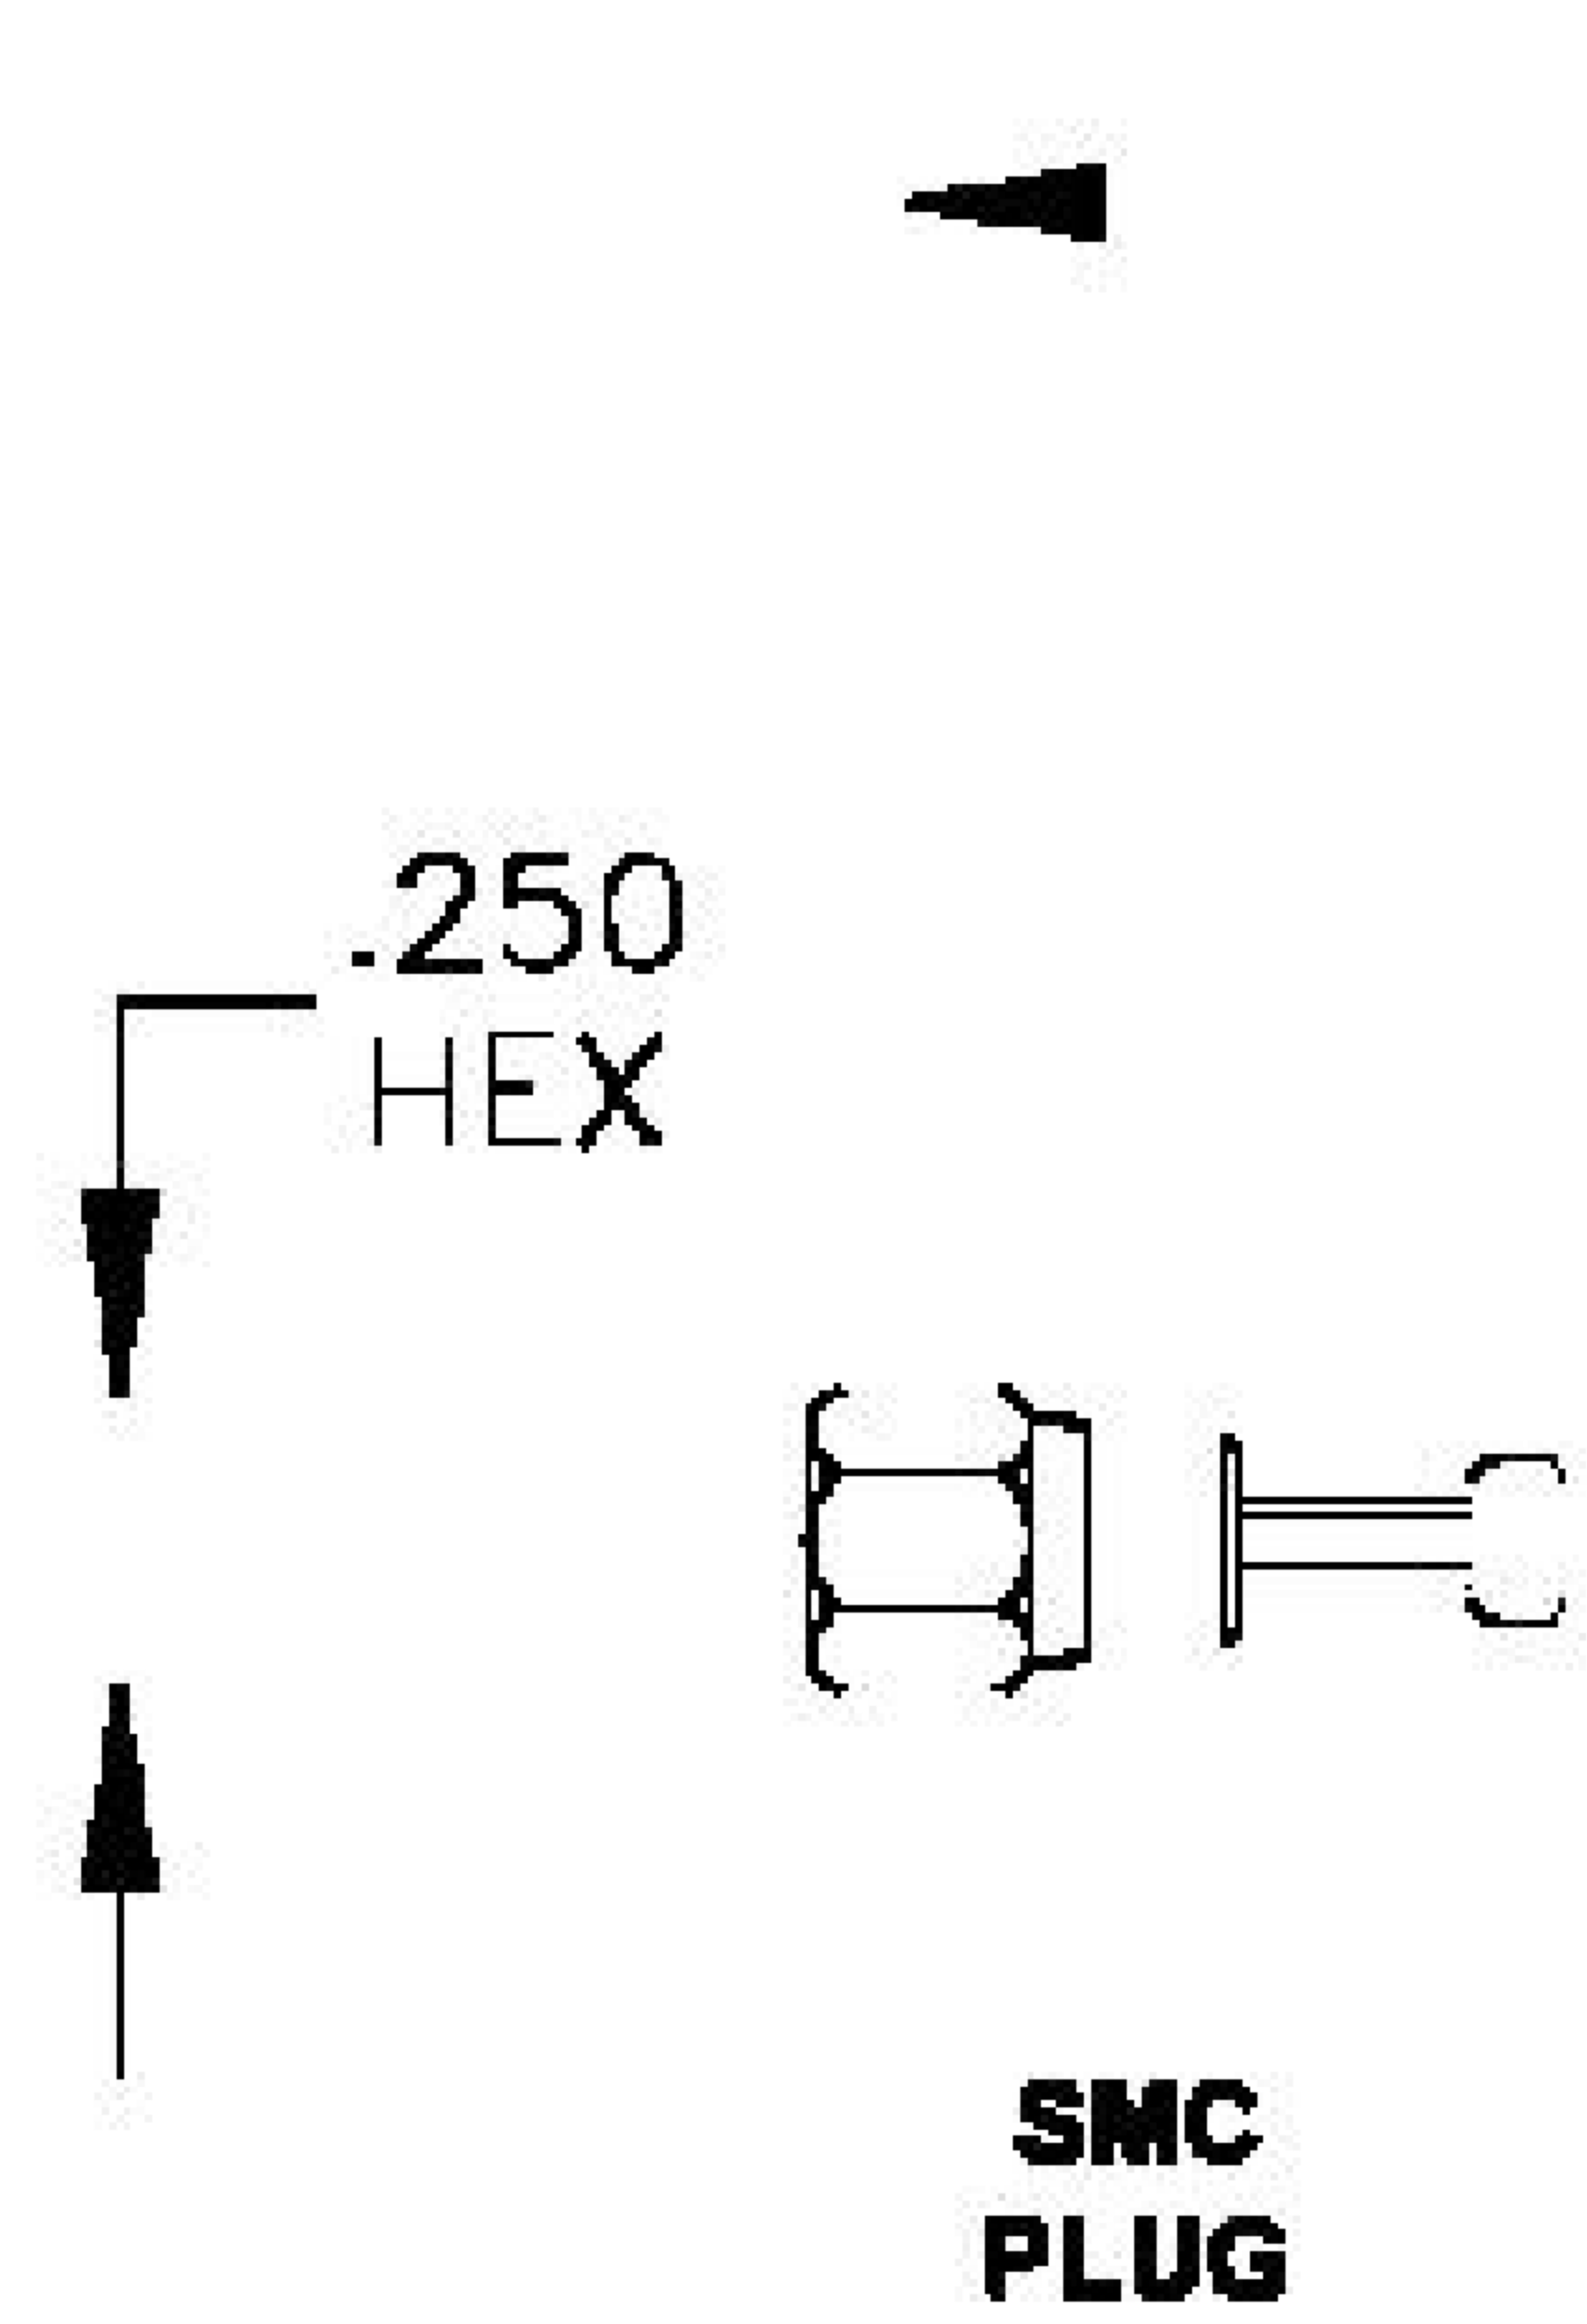

COMPONENTS	IMPEDANCE
SMC PLUG	50 OHM
SMC JACK BULKHEAD	50 OHM
RG188A/U	50 OHM

Standard Lengths	
■12	12"
-24	24 ^H
-36	36"
■48	48"
-60	60"
■XXX	Custom Length in inches

LENGTH MEASURED FROM
CONTACT TO CONTACT

DWG TITLE	DES_
ET31428	smc-plug-to-smc-jack-bulkhead-cable-12-inch-length-using-rg188-coax-00 31428

SIZE A | FSCM NO. 53919 | CAD FILE 073102 | SCALE N/A |

NOTES:

1. UNLESS OTHERWISE SPECIFIED ALL DIMENSIONS ARE NOMINAL.
2. ALL SPECIFICATIONS ARE SUBJECT TO CHANGE WITHOUT NOTICE AT ANY TIME.