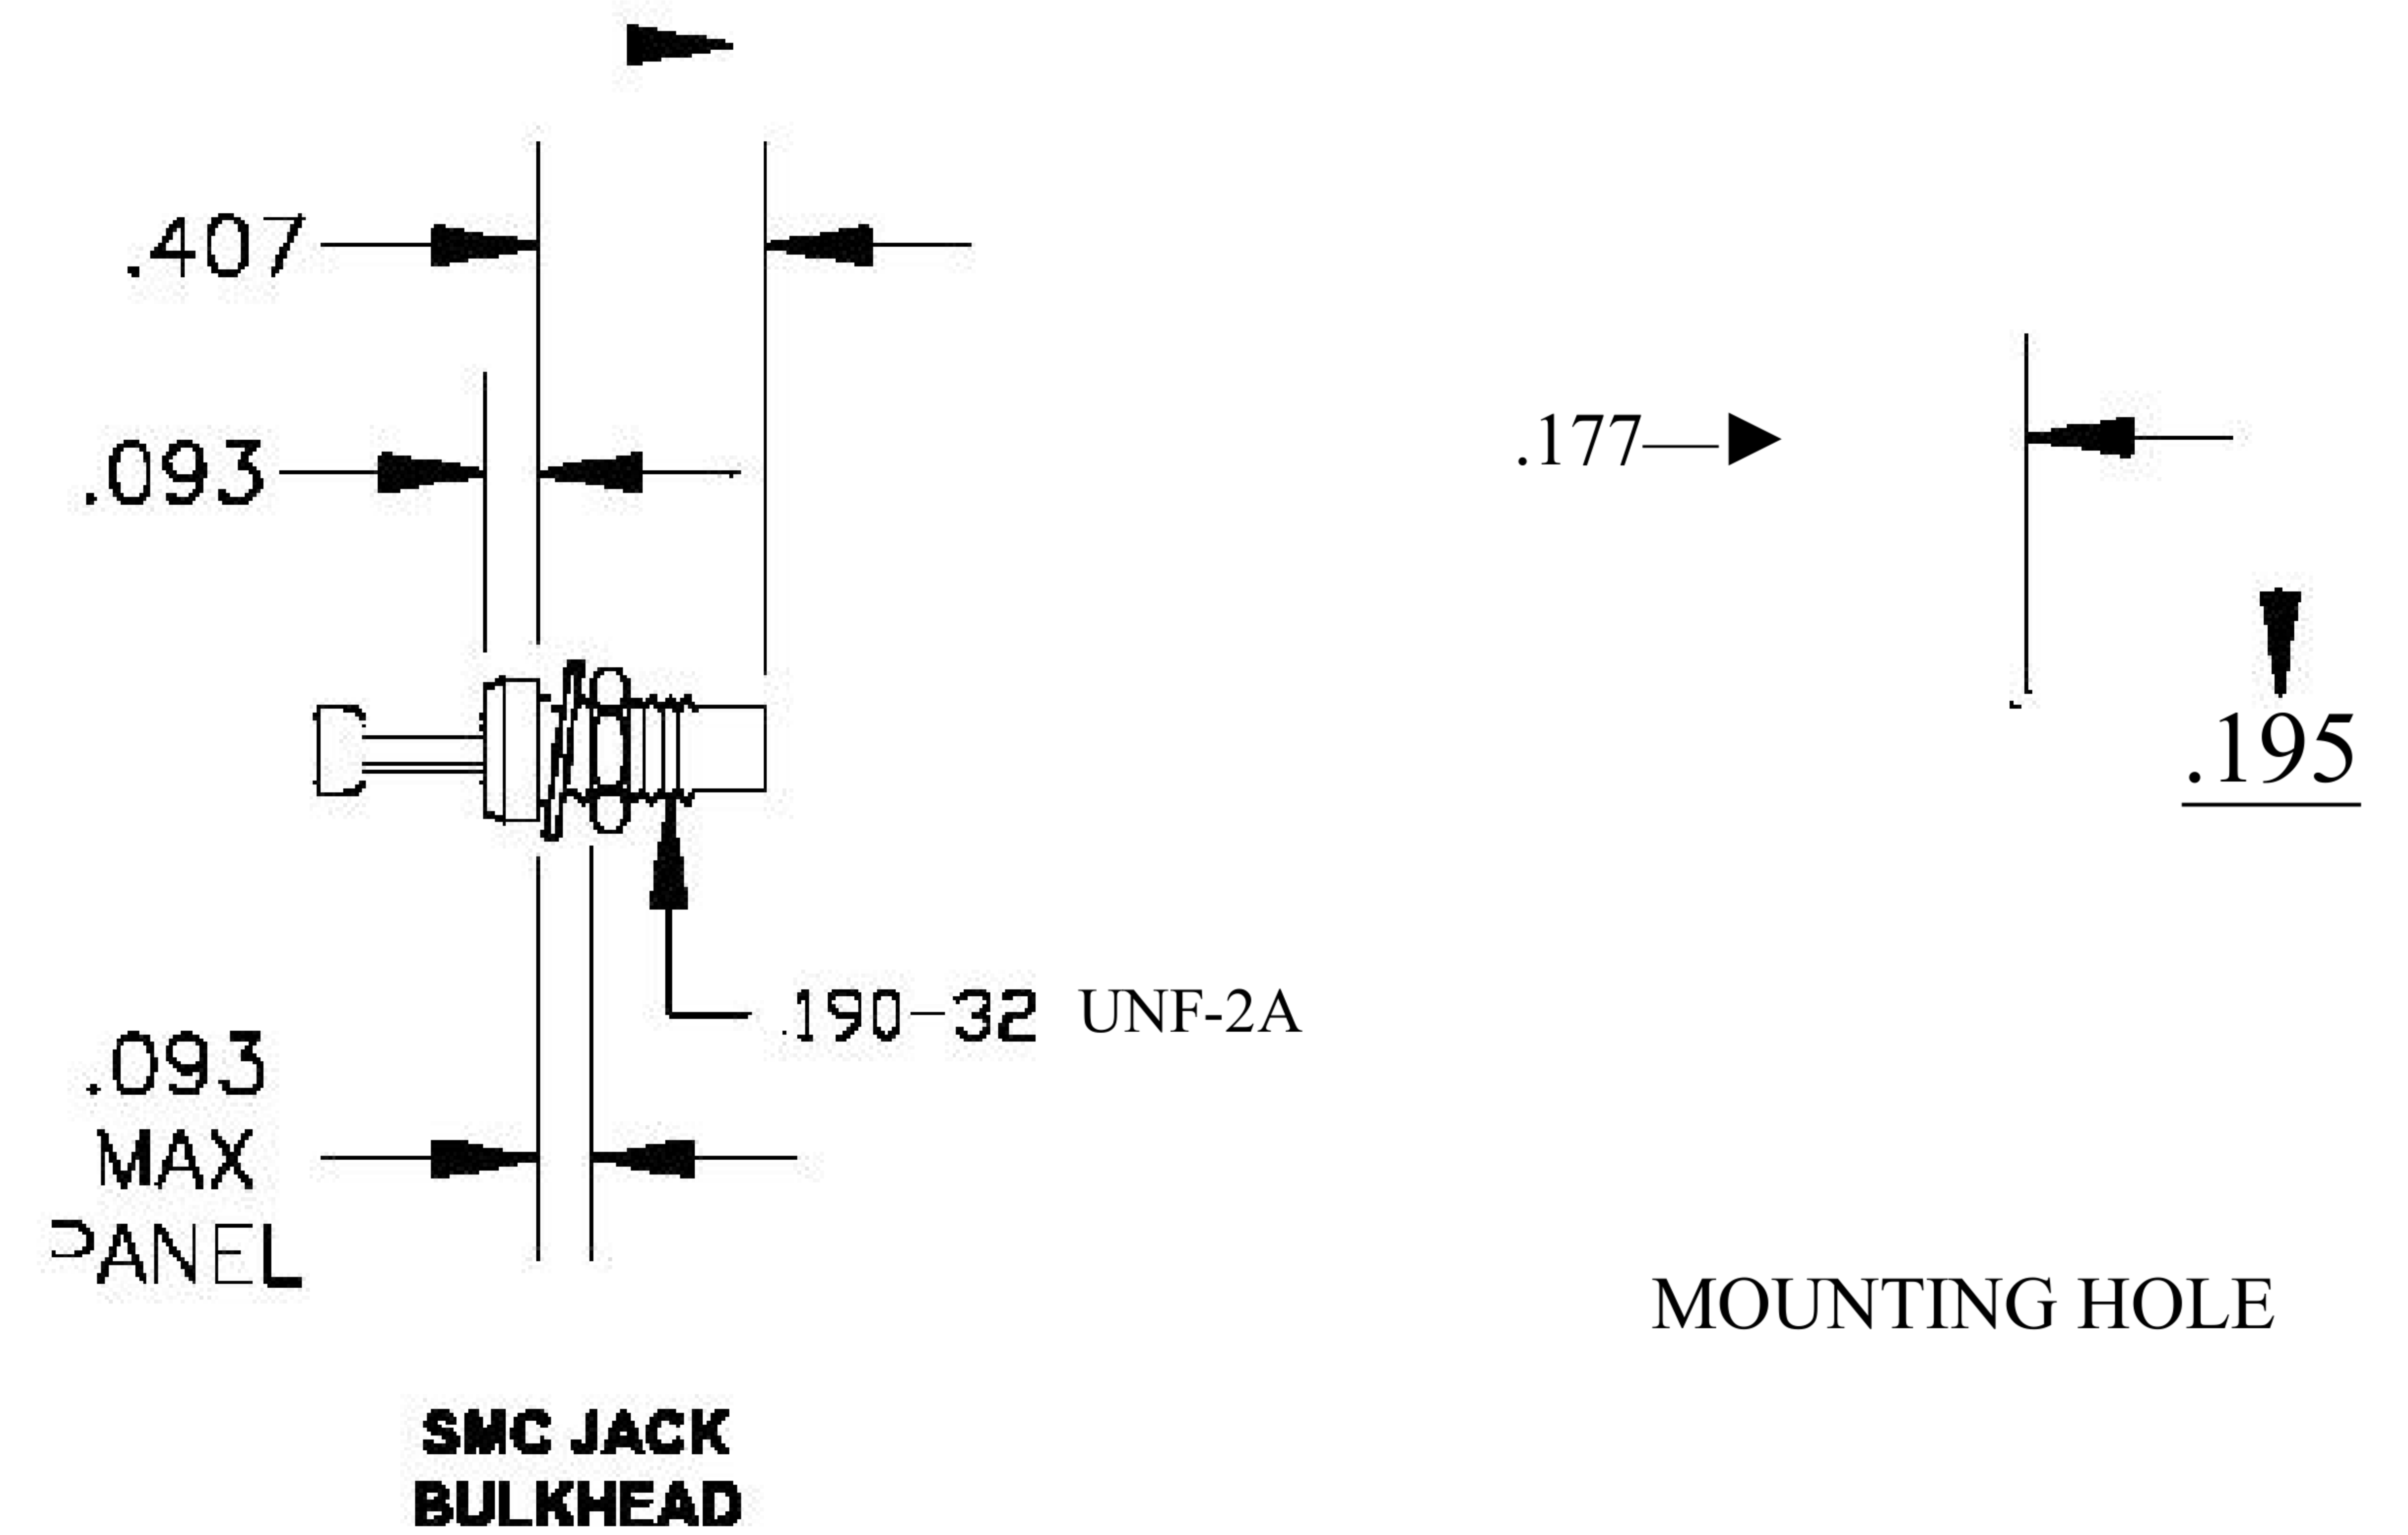

COMPONENTS	IMPEDANCE
SMC PLUG	50 OHM
SMC JACK BULKHEAD	50 OHM
RG188A/U	50 OHM

Standard Lengths	
■12	12"
-24	24 ^H
-36	36"
■48	48"
-60	60"
■XXX	Custom Length in inches

LENGTH MEASURED FROM
CONTACT TO CONTACT

DWG TITLE	DES_
ET31428	smc-plug-to-smc-jack-bulkhead-cable-12-inch-length-using-rg188-coax-00 31428

SIZE A | FSCM NO. 53919 | CAD FILE 073102 | SCALE N/A |

NOTES:

1. UNLESS OTHERWISE SPECIFIED ALL DIMENSIONS ARE NOMINAL.
2. ALL SPECIFICATIONS ARE SUBJECT TO CHANGE WITHOUT NOTICE AT ANY TIME.