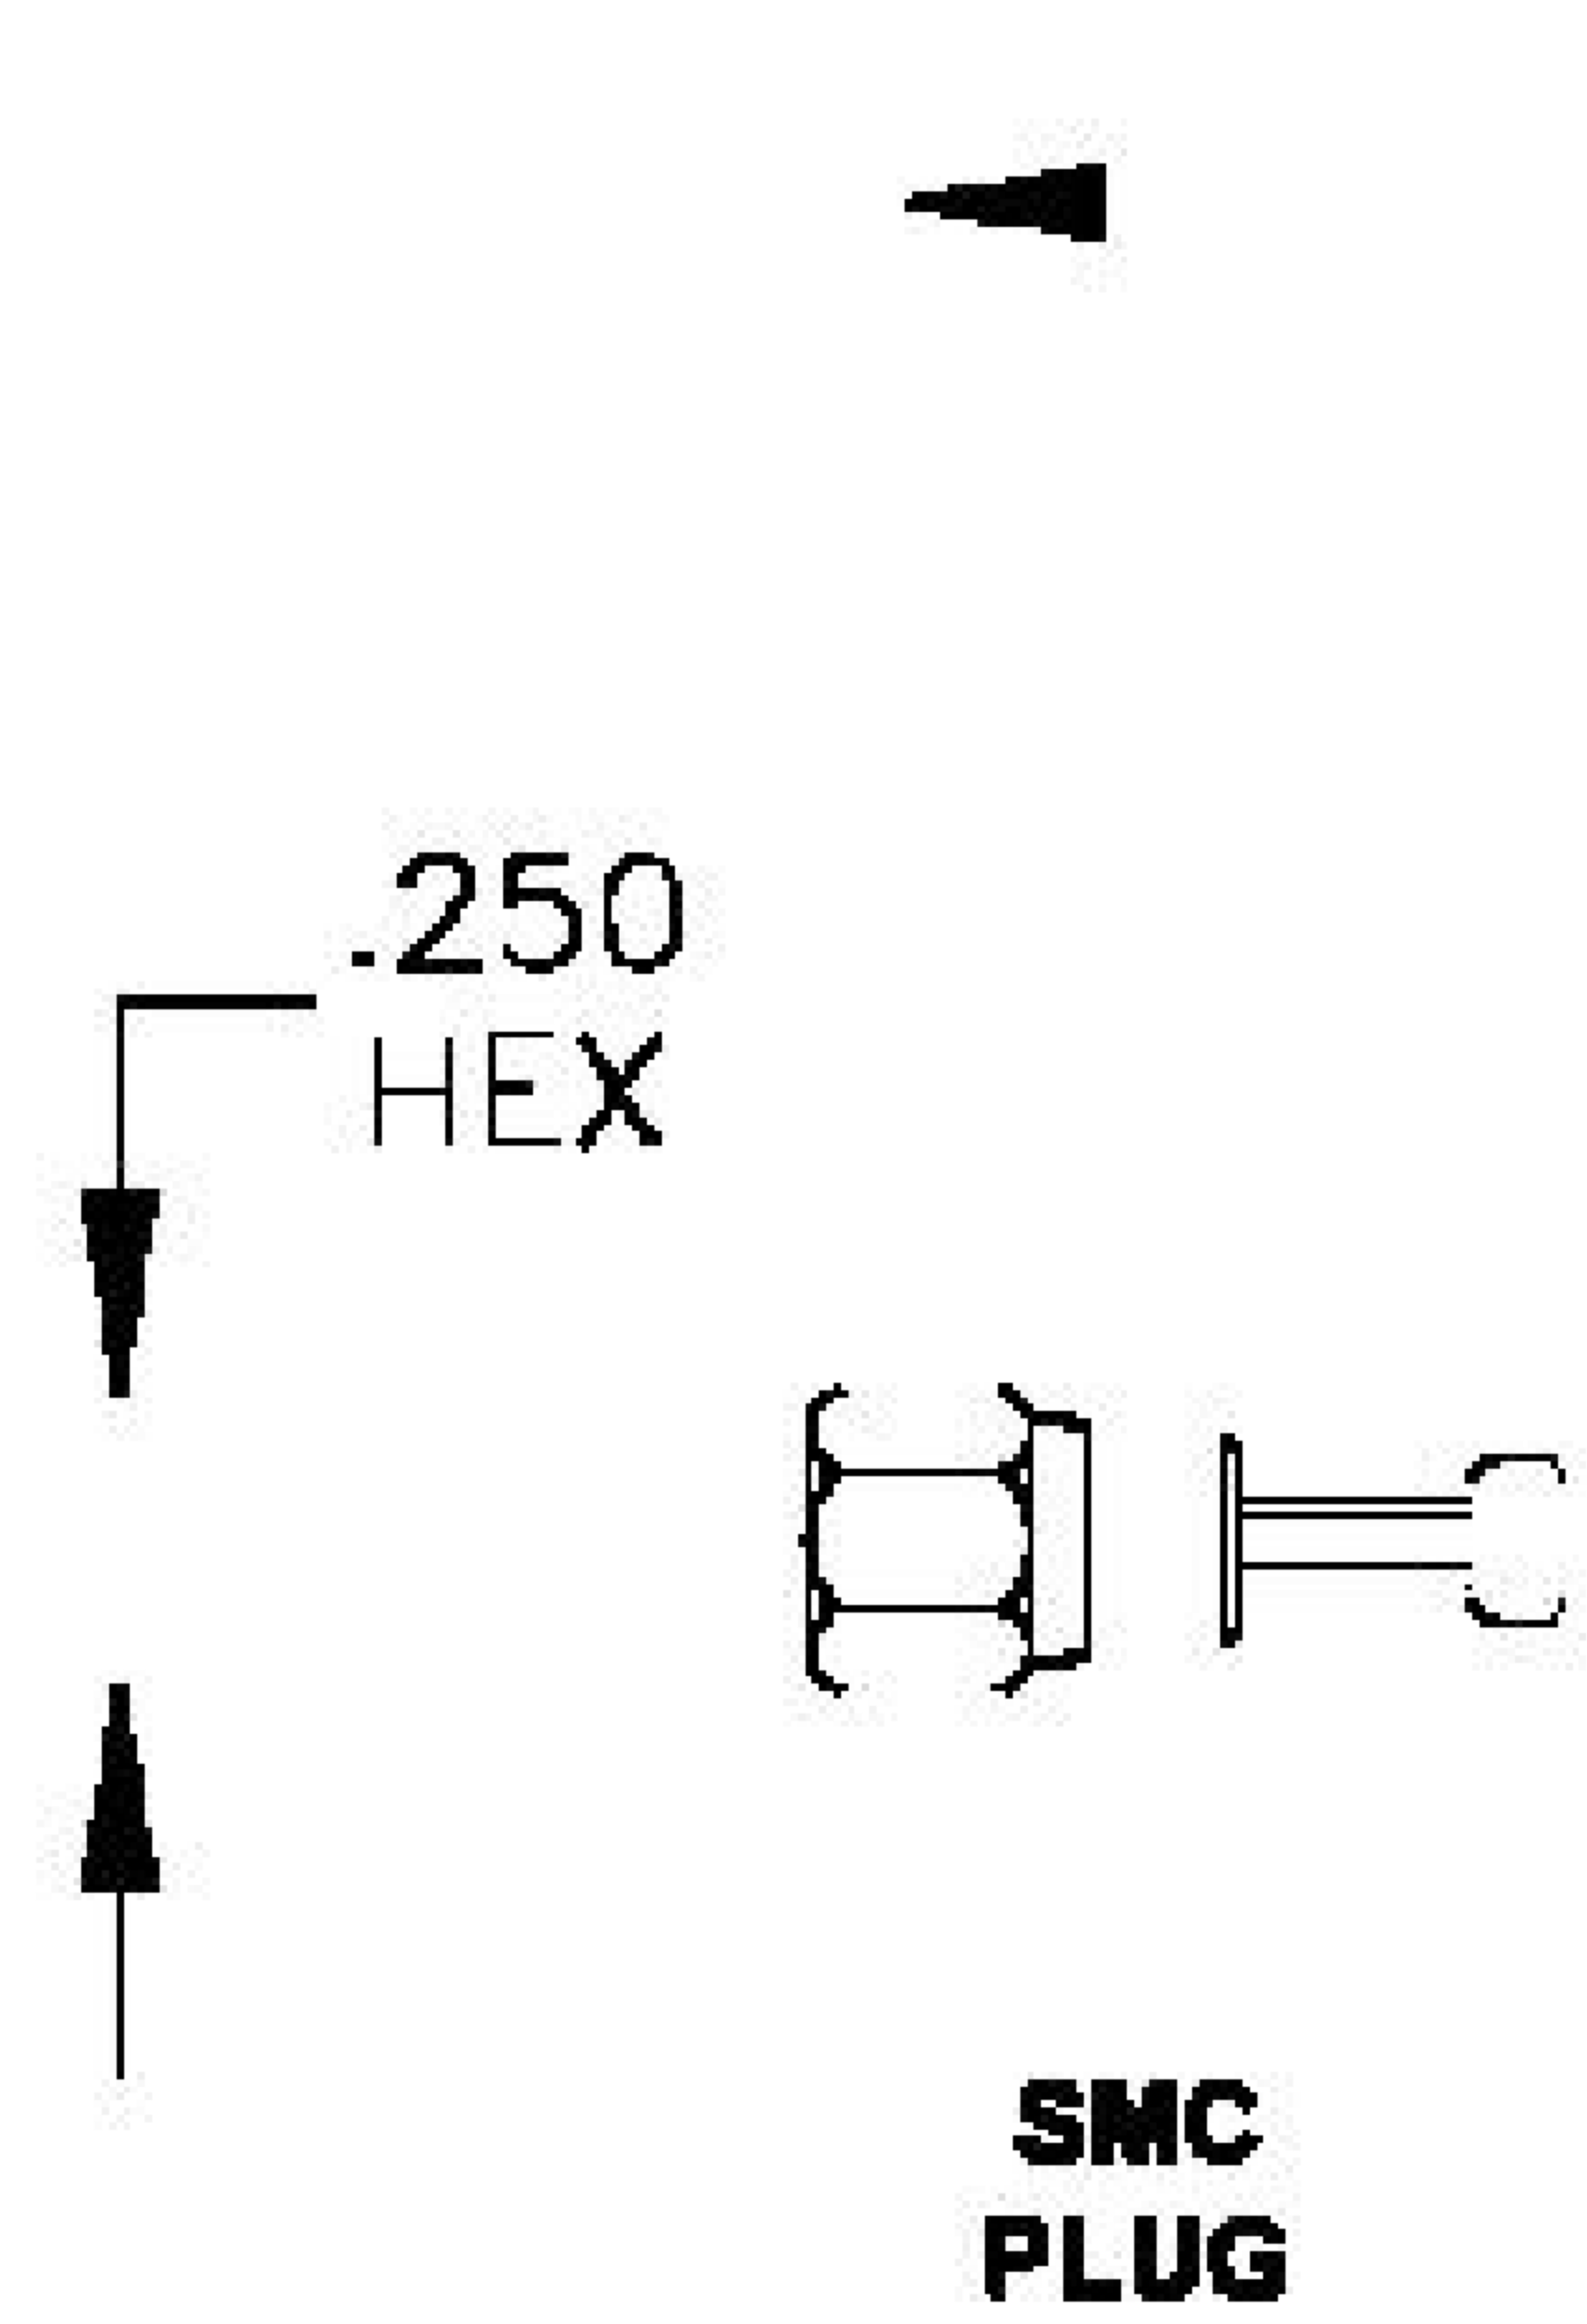

COMPONENTS	IMPEDANCE
SMC PLUG	50 OHM
SMC JACK BULKHEAD	50 OHM
RG188A/U	50 OHM

Standard Lengths	
■12	12"
-24	24 ^H
-36	36"
■48	48"
-60	60"
■XXX	Custom Length in inches

LENGTH MEASURED FROM
CONTACT TO CONTACT

DWG TITLE	ET31429	DES_	smc-plug-to-smc-jack-bulkhead-cable-12-inch-length-using-rg188-coax-00 31428
-----------	---------	------	---

SIZE A | FSCM NO. 53919 | CAD FILE 073102 | SCALE N/A |

NOTES:

1. UNLESS OTHERWISE SPECIFIED ALL DIMENSIONS ARE NOMINAL.
2. ALL SPECIFICATIONS ARE SUBJECT TO CHANGE WITHOUT NOTICE AT ANY TIME.