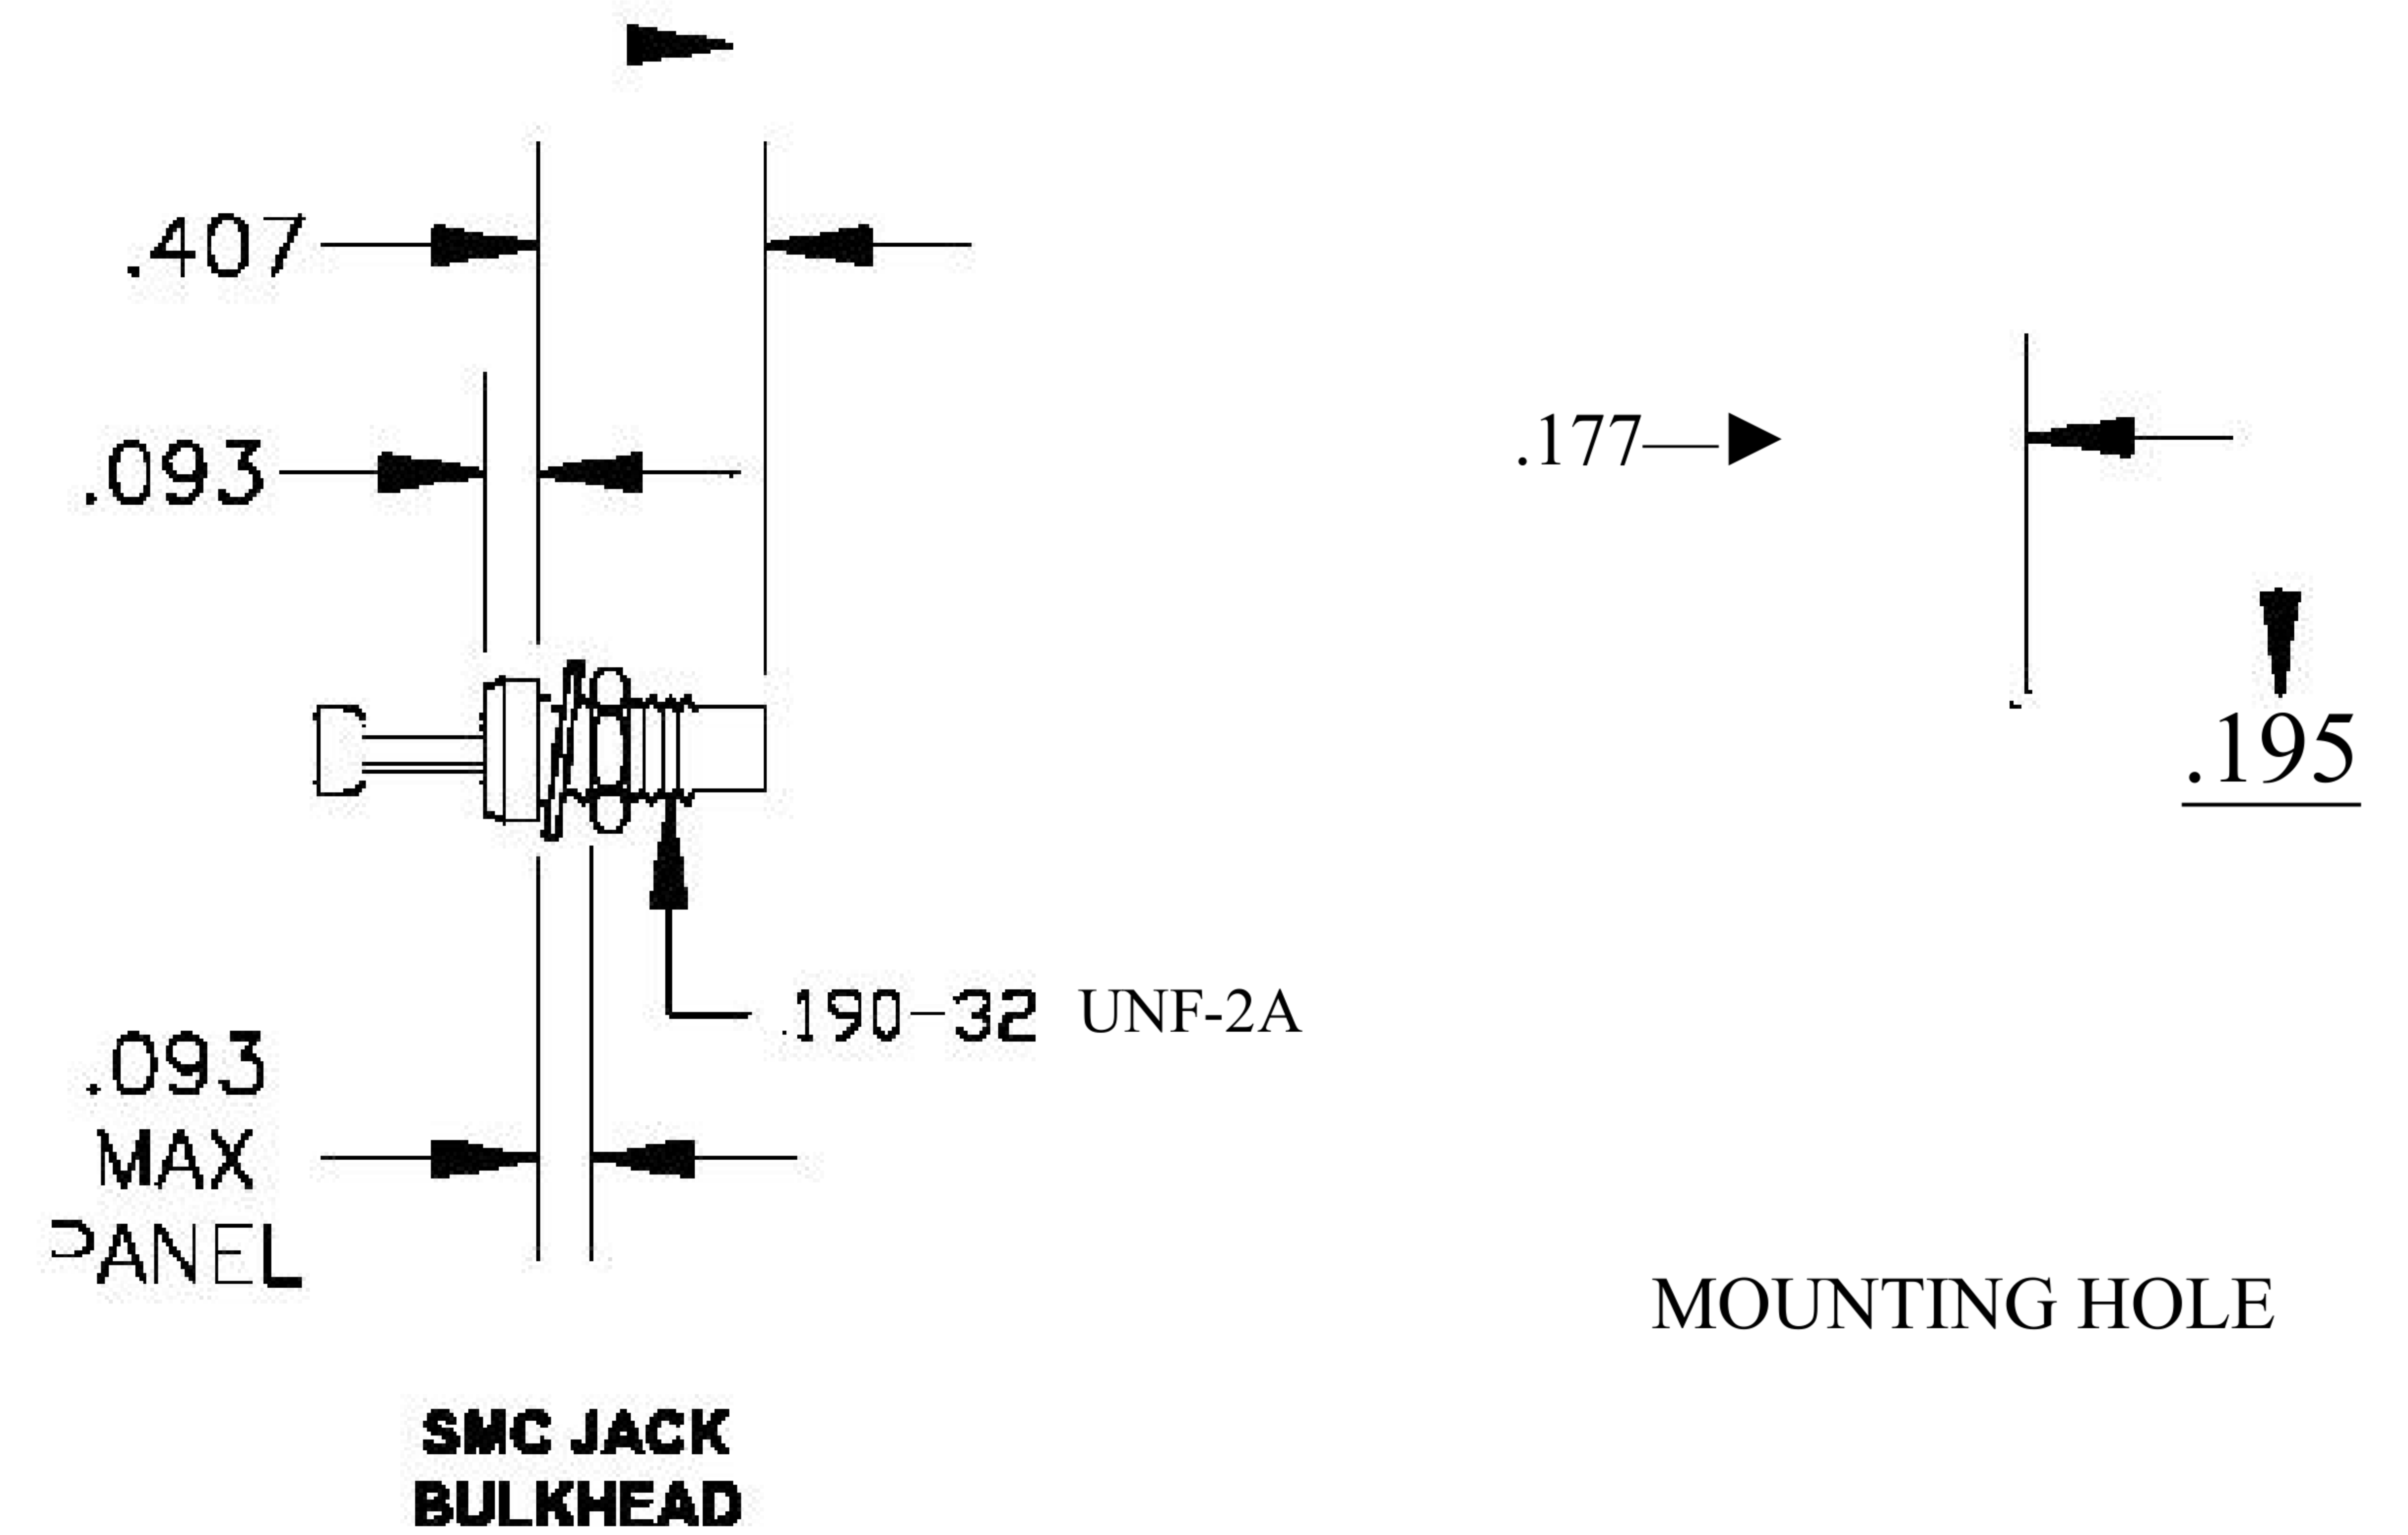

COMPONENTS	IMPEDANCE
SMC PLUG	50 OHM
SMC JACK BULKHEAD	50 OHM
RG188A/U	50 OHM

Standard Lengths	
■12	12"
-24	24 ^H
-36	36"
■48	48"
-60	60"
■XXX	Custom Length in inches

LENGTH MEASURED FROM
CONTACT TO CONTACT

DWG TITLE	ET31429	DES_	smc-plug-to-smc-jack-bulkhead-cable-12-inch-length-using-rg188-coax-00 31428
-----------	---------	------	---

SIZE A | FSCM NO. 53919 | CAD FILE 073102 | SCALE N/A |

NOTES:

1. UNLESS OTHERWISE SPECIFIED ALL DIMENSIONS ARE NOMINAL.
2. ALL SPECIFICATIONS ARE SUBJECT TO CHANGE WITHOUT NOTICE AT ANY TIME.