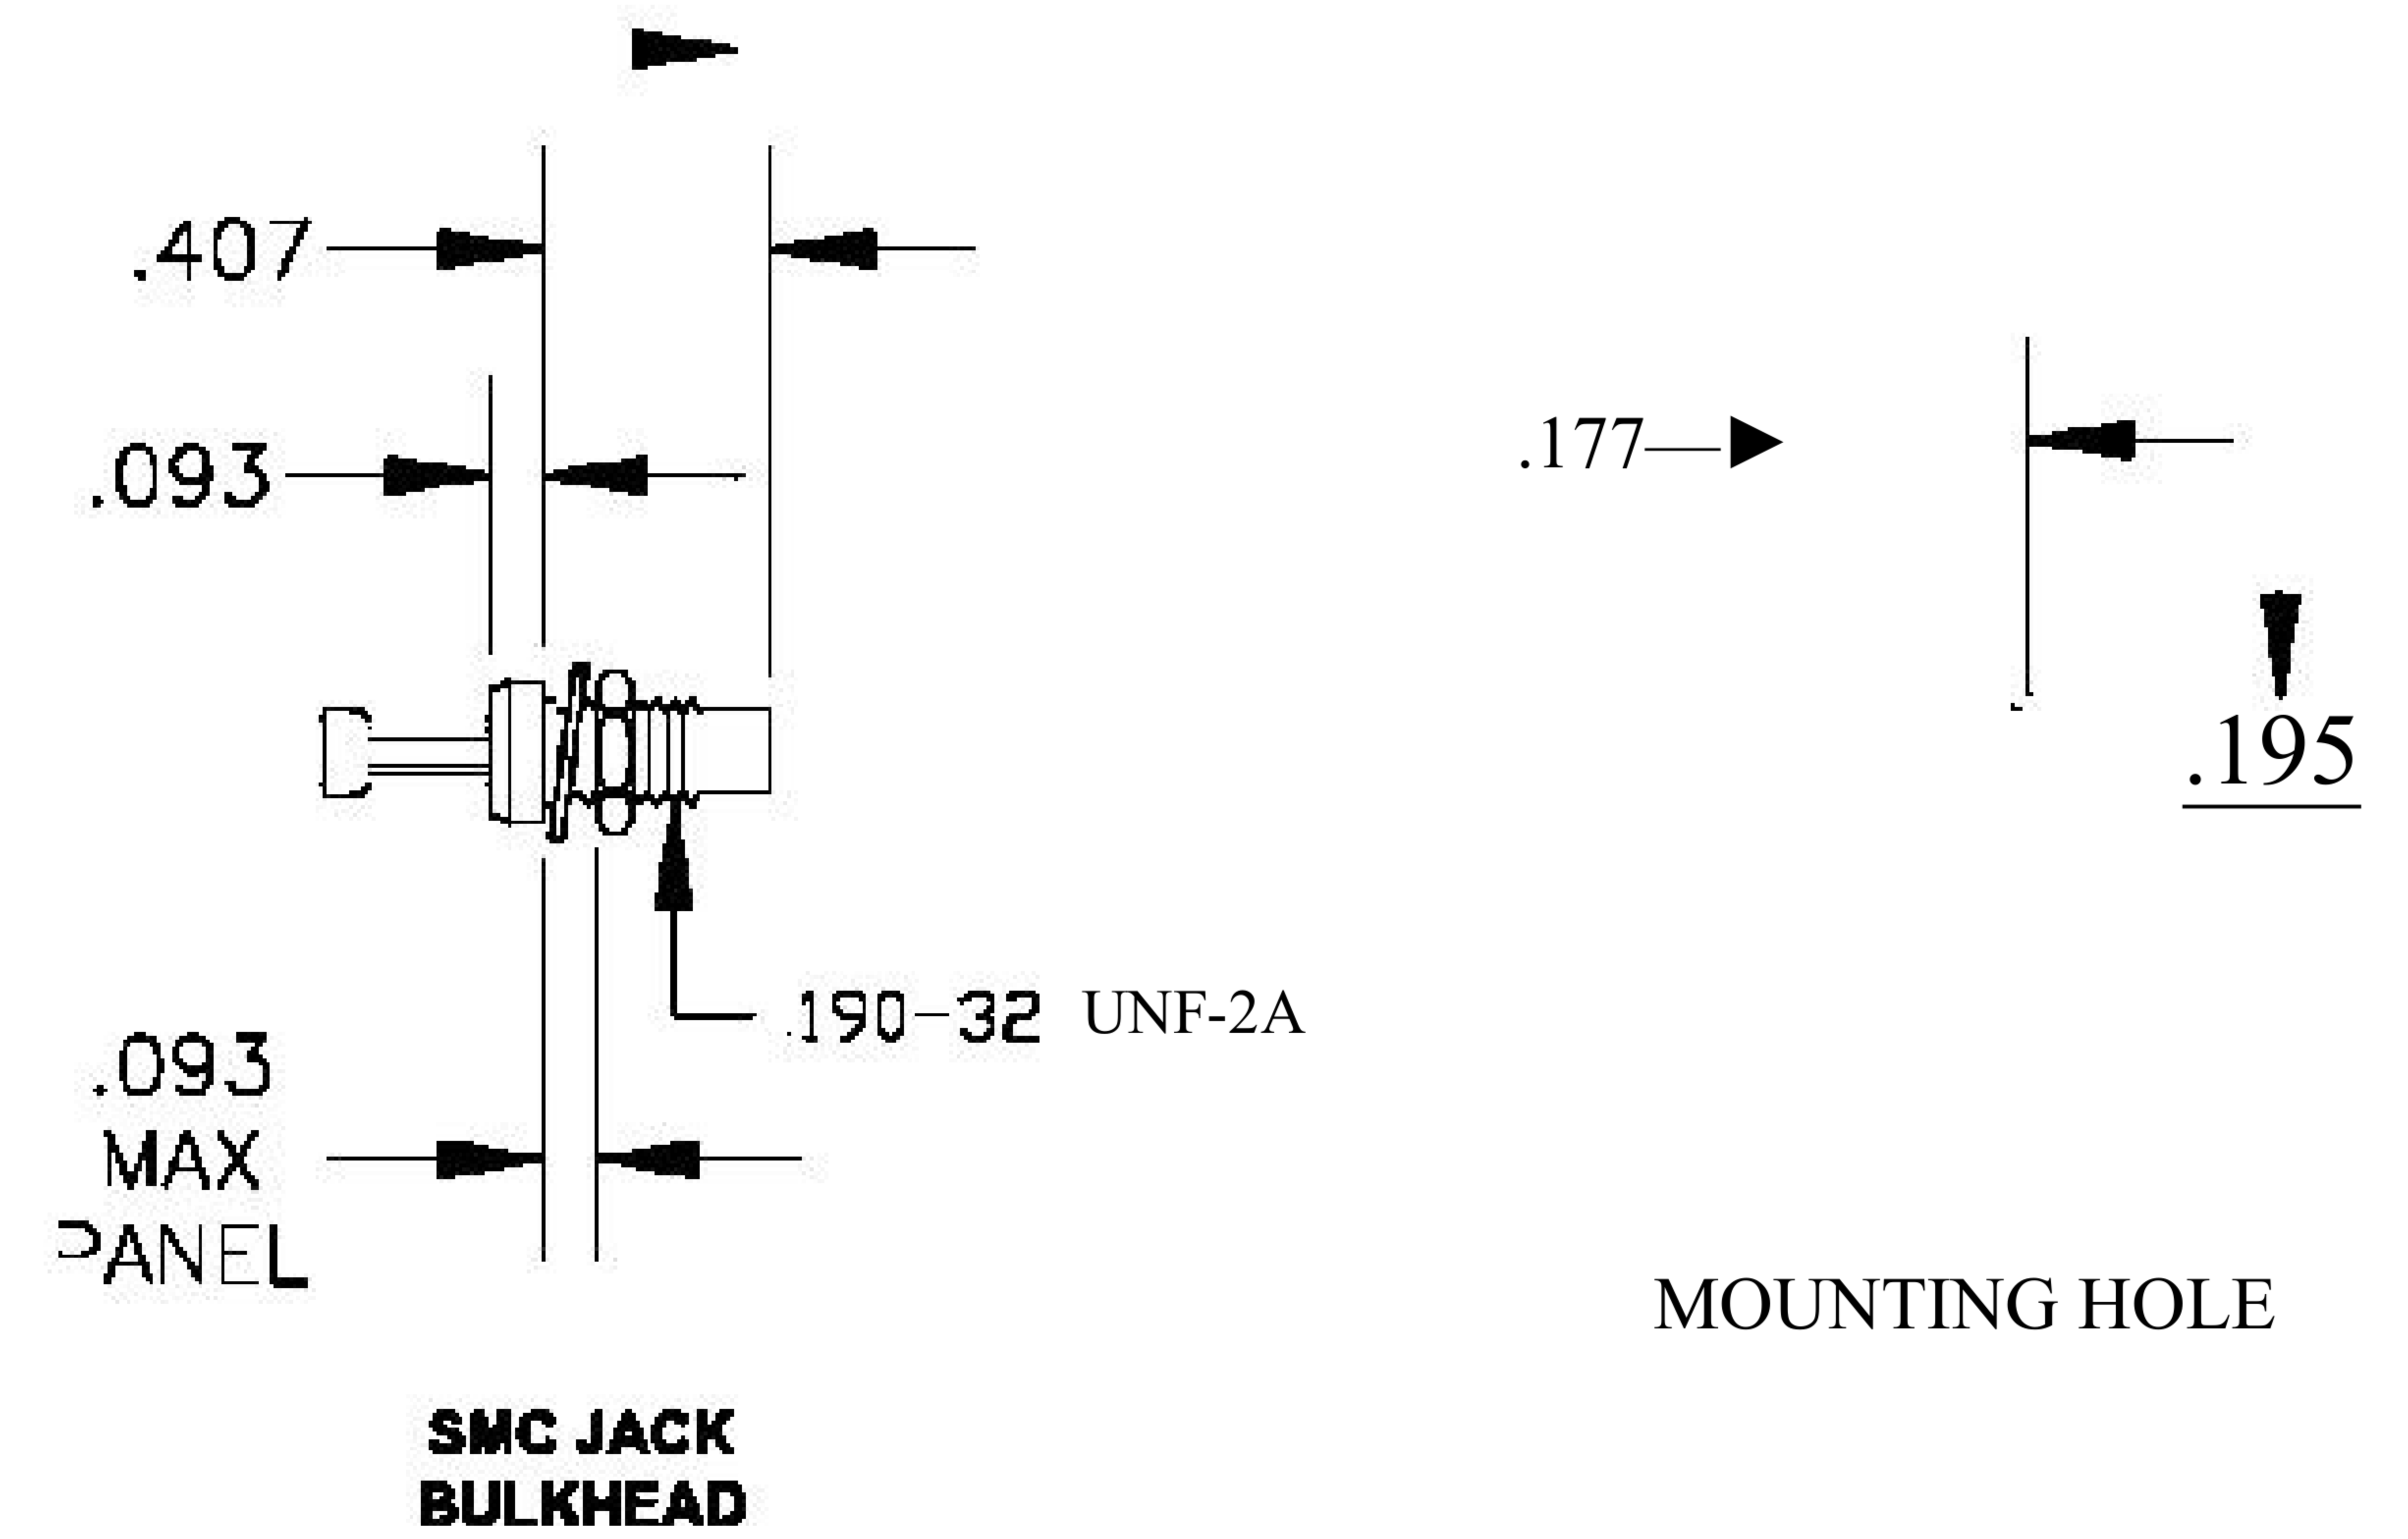

COMPONENTS	IMPEDANCE
SMC PLUG	50 OHM
SMC JACK BULKHEAD	50 OHM
RG188A/U	50 OHM

Standard Lengths	
■12	12"
-24	24 ^H
-36	36"
■48	48"
-60	60"
■XXX	Custom Length in inches

8th Floor, Building 1, Yongfu Science and Technology Center Industrial Park, Nanzha District 5, Humen, 523900, Dongguan, Guangdong, China.

Website: www.ebeestock.com

Email: sales@ebeestock.com

COAXIAL & FIBER OPTICS

DWG TITLE	DES_
ET31430	smc-plug-to-smc-jack-bulkhead-cable-12-inch-length-using-rg188-coax-0031428

SIZE A | FSCM NO. 53919 | CAD FILE 073102 | SCALE N/A | 127

NOTES:

1. UNLESS OTHERWISE SPECIFIED ALL DIMENSIONS ARE NOMINAL.
2. ALL SPECIFICATIONS ARE SUBJECT TO CHANGE WITHOUT NOTICE AT ANY TIME.