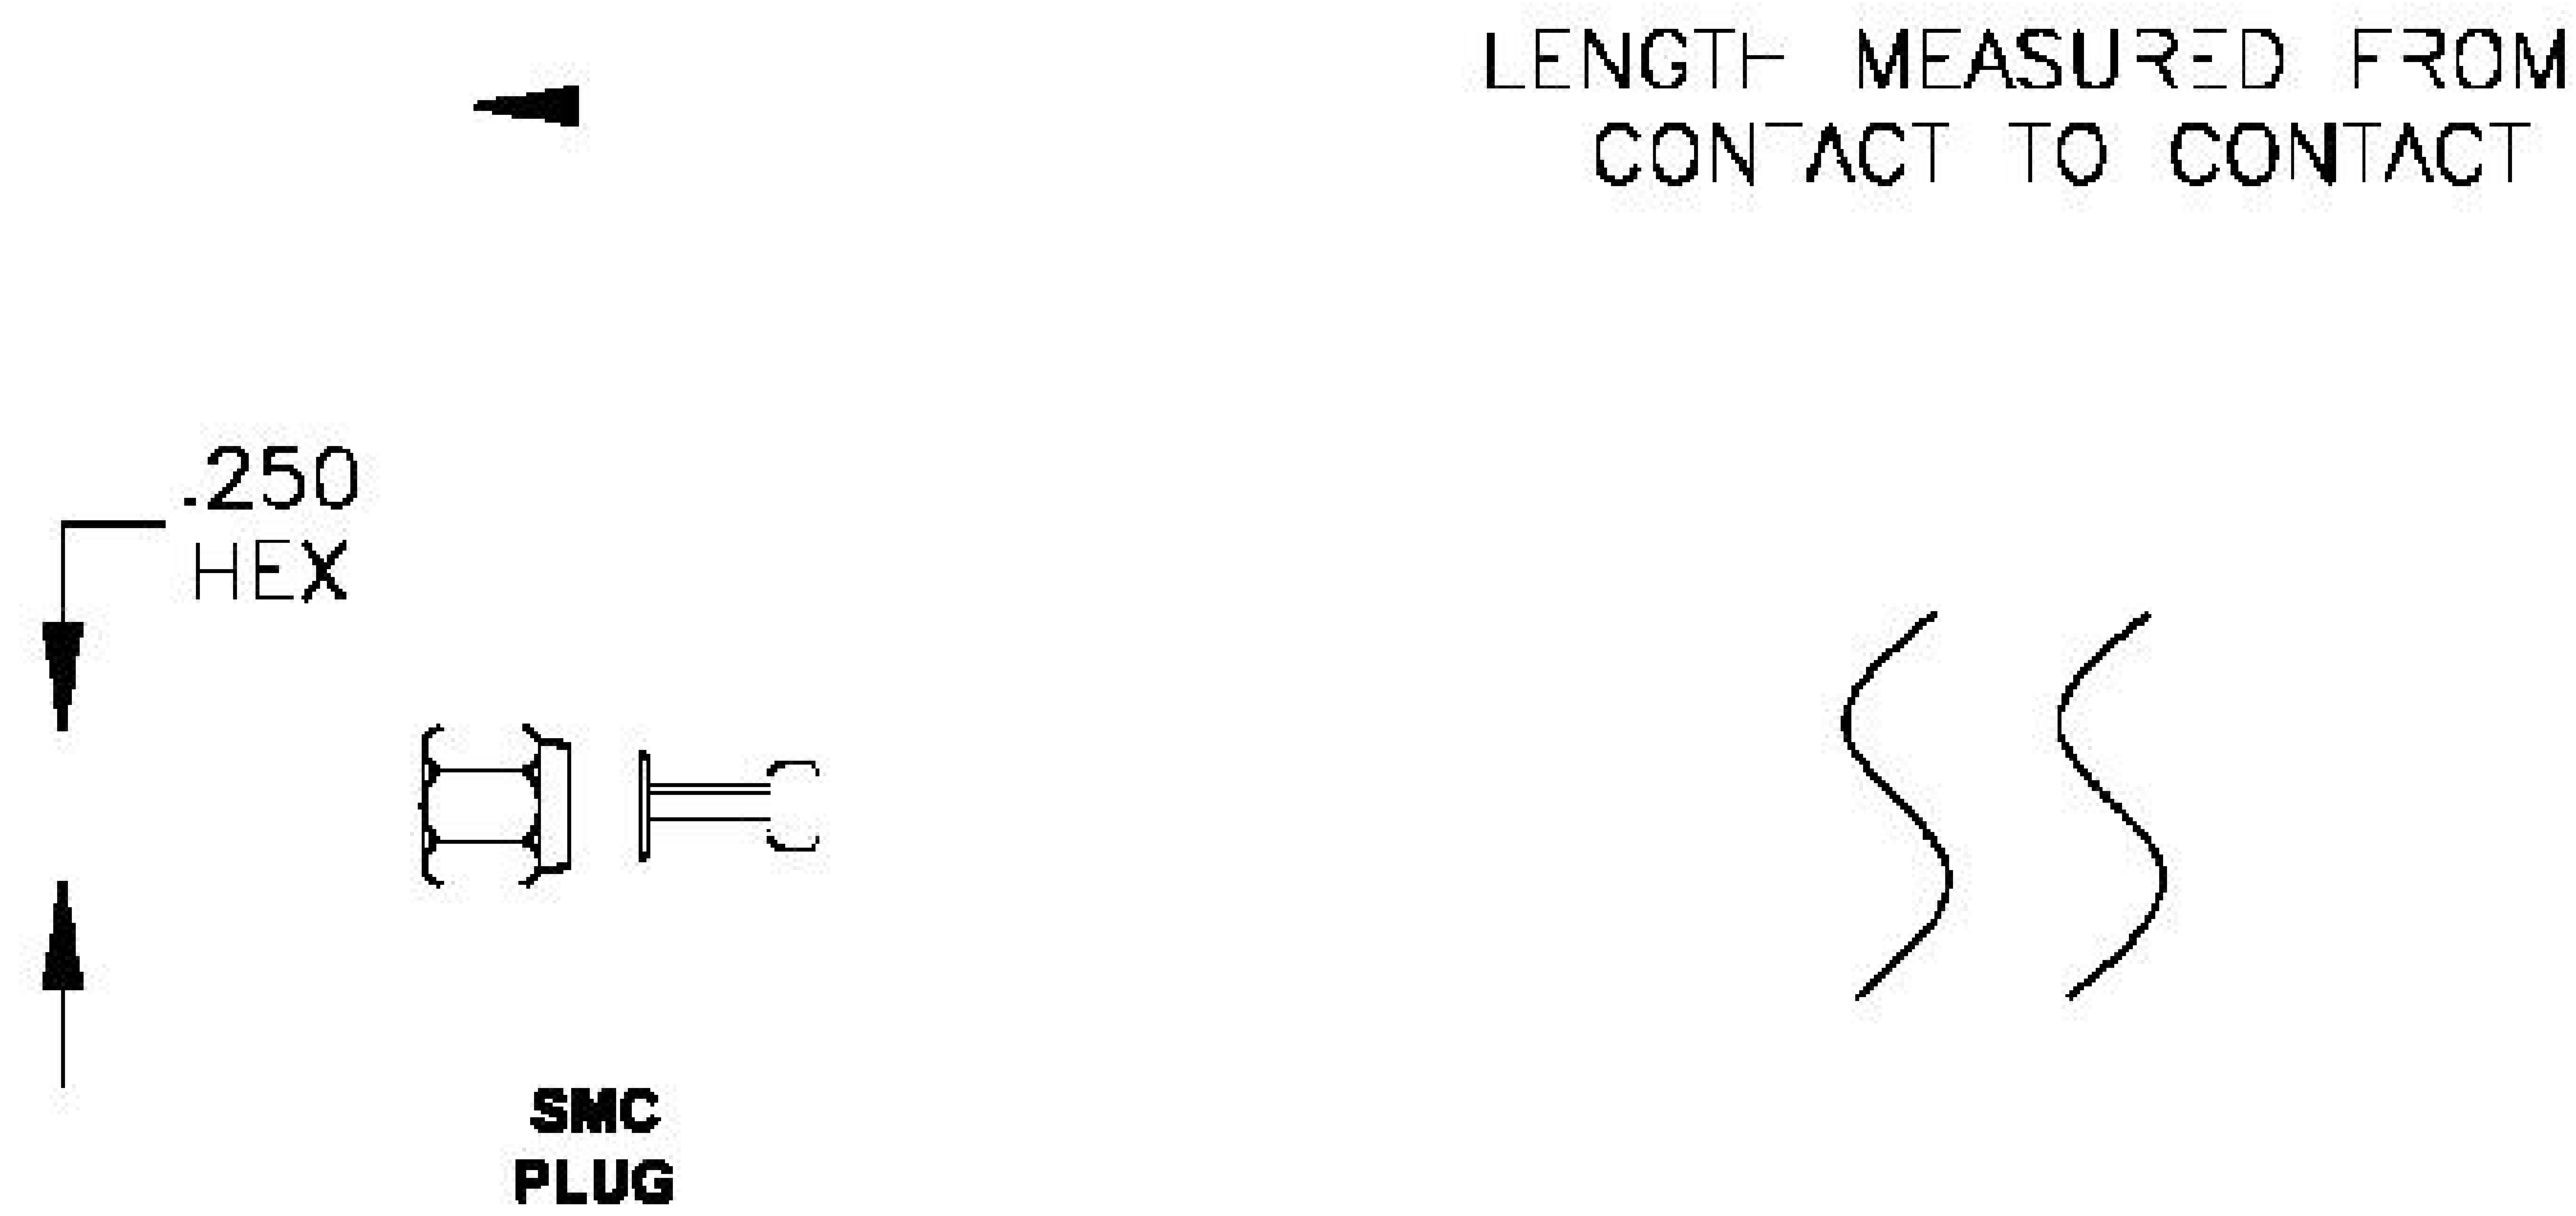

COMPONENTS	IMPEDANCE
SMC PLUG	50 OHM
SMC JACK BULKHEAD	50 OHM
RG188A/U	50 OHM

Standard Lengths	
■12	12"
-24	24 ^H
-36	36"
■48	48"
-60	60"
■XXX	Custom Length in inches

8th Floor, Building 1, Yongfu Science and Technology Center Industrial Park, Nanzha District 5, Humen, 523900, Dongguan, Guangdong, China.

Website: www.ebeestock.com

Email: sales@ebeestock.com

COAXIAL & FIBER OPTICS

DWG TITLE	DES_
ET31430	smc-plug-to-smc-jack-bulkhead-cable-12-inch-length-using-rg188-coax-0031428

SIZE A | FSCM NO. 53919 | CAD FILE 073102 | SCALE N/A | 127