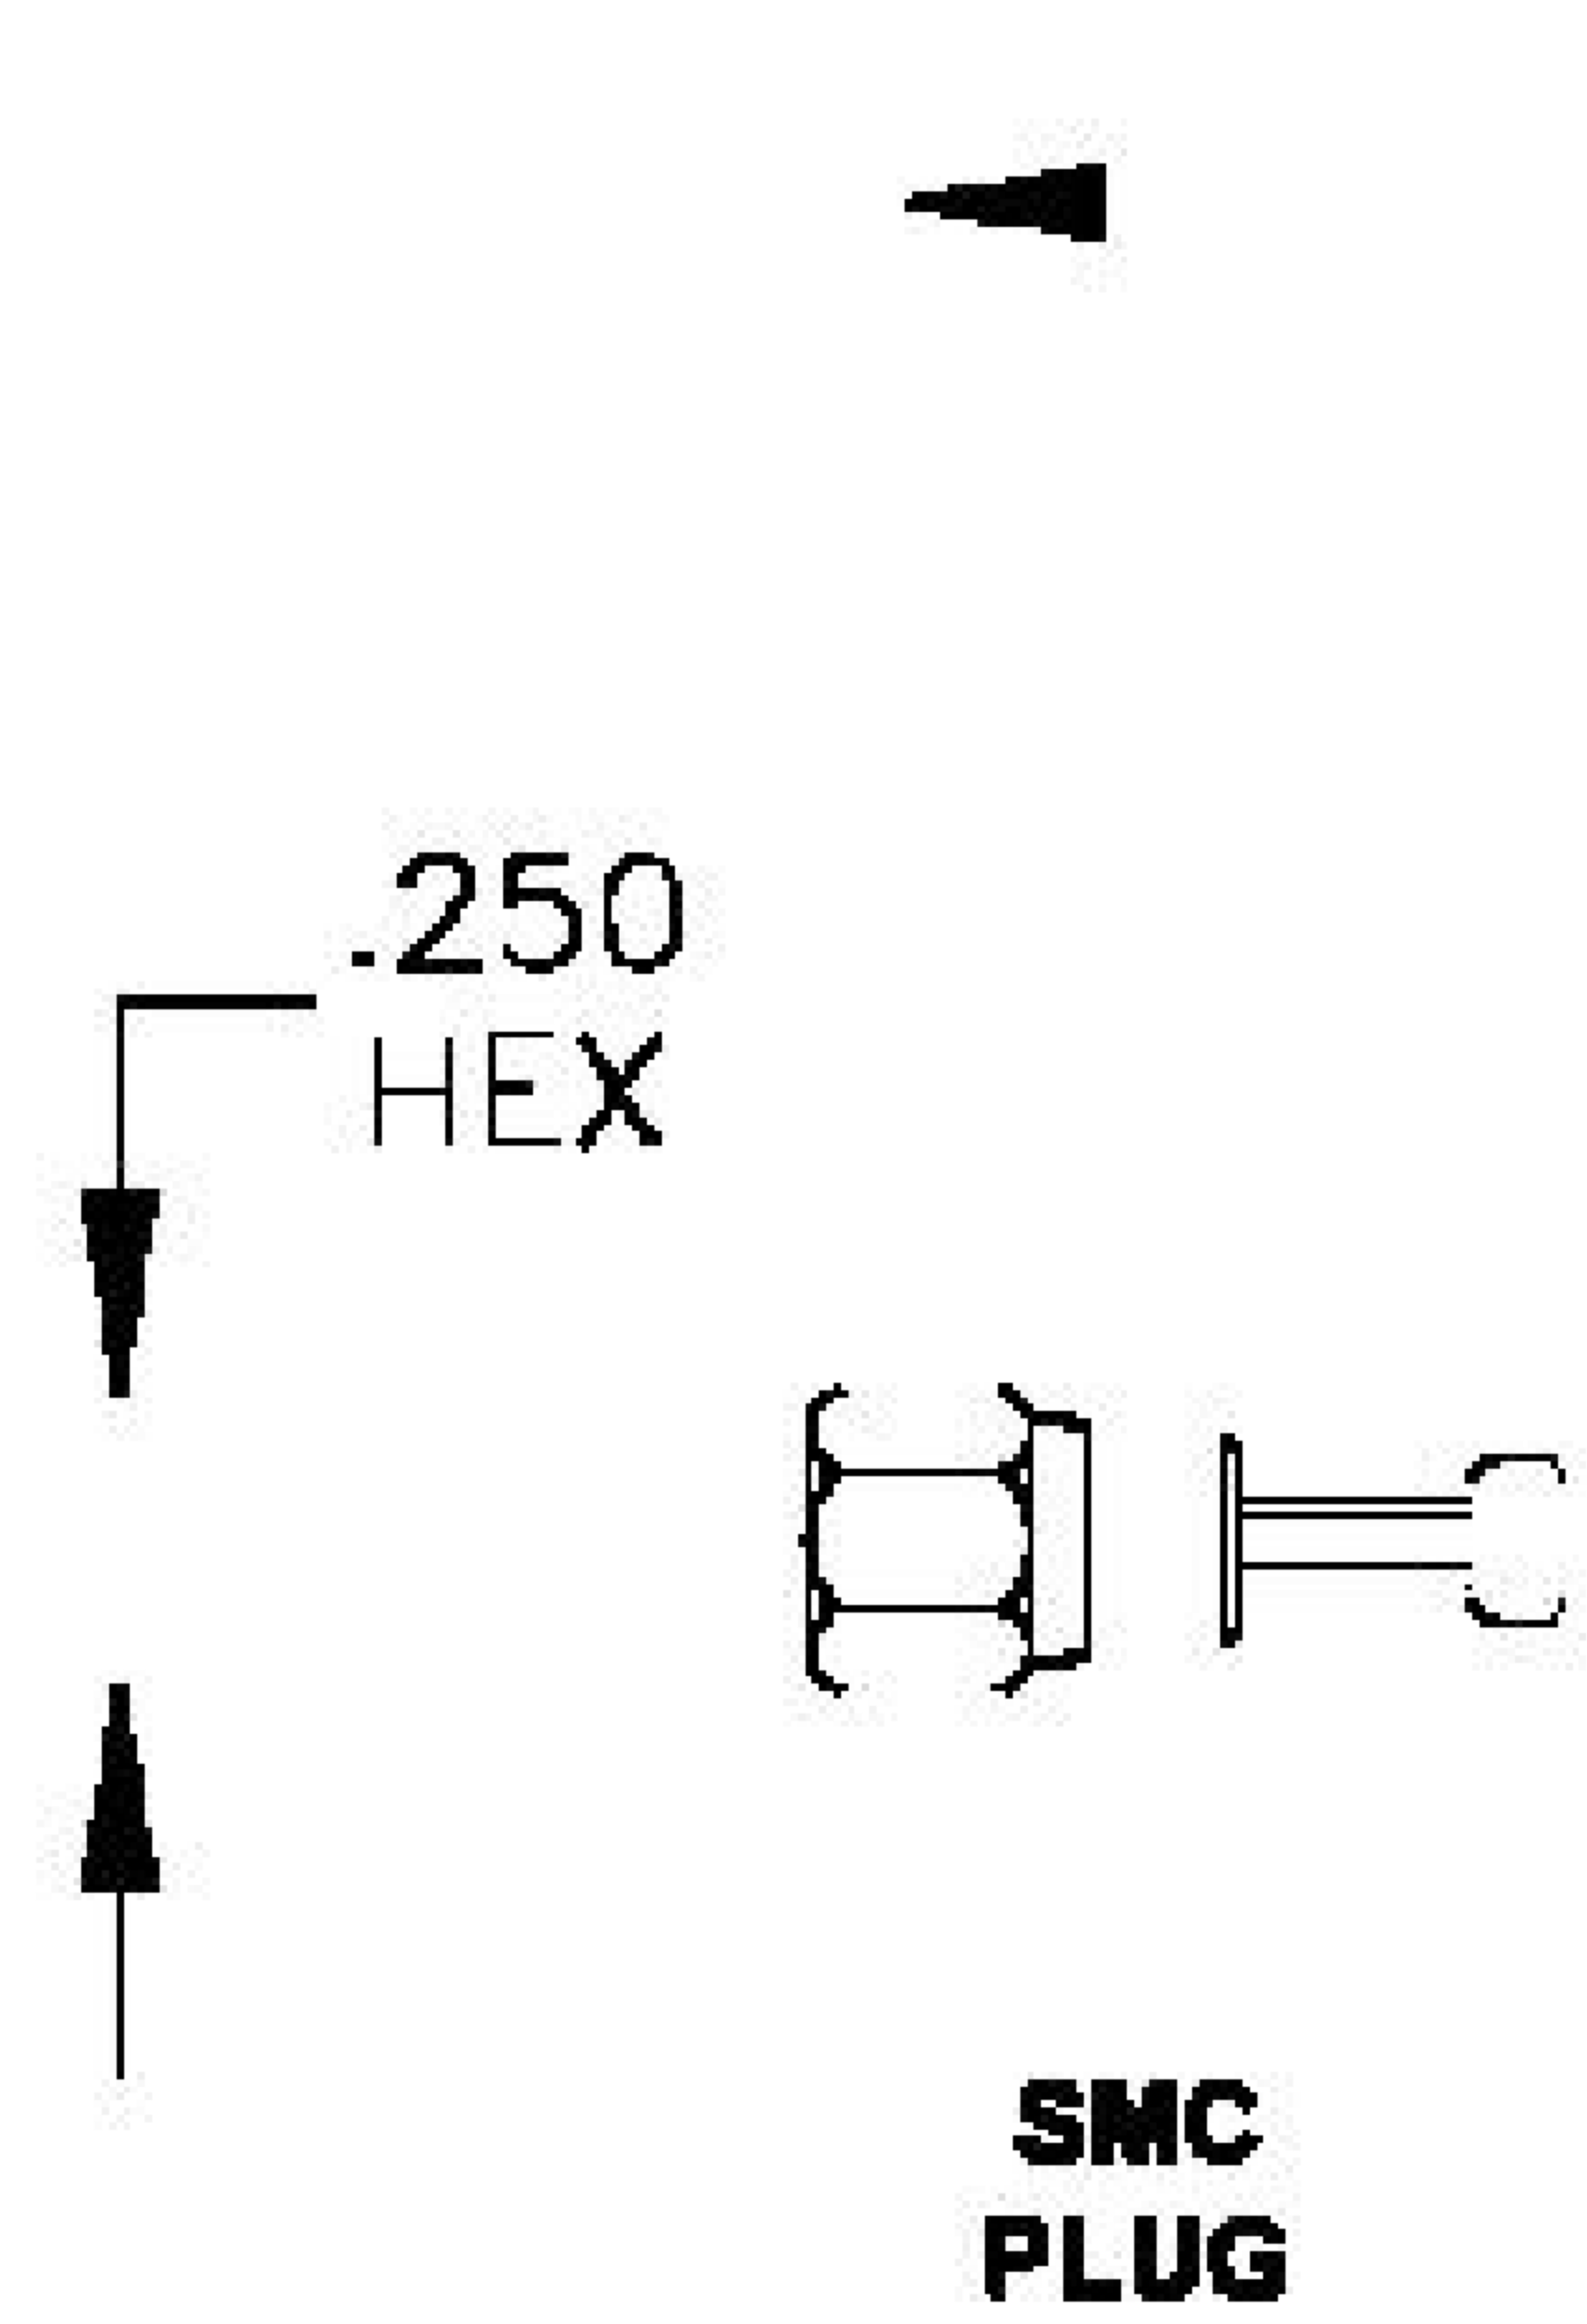

COMPONENTS	IMPEDANCE
SMC PLUG	50 OHM
SMC JACK BULKHEAD	50 OHM
RG188A/U	50 OHM

Standard Lengths	
■12	12"
-24	24 ^H
-36	36"
■48	48"
-60	60"
■XXX	Custom Length in inches

LENGTH MEASURED FROM
CONTACT TO CONTACT

DWG TITLE	DES_
ET31431	smc-plug-to-smc-jack-bulkhead-cable-12-inch-length-using-rg188-coax-00 31428

SIZE A | FSCM NO. 53919 | CAD FILE 073102 | SCALE N/A |

NOTES:

1. UNLESS OTHERWISE SPECIFIED ALL DIMENSIONS ARE NOMINAL.
2. ALL SPECIFICATIONS ARE SUBJECT TO CHANGE WITHOUT NOTICE AT ANY TIME.