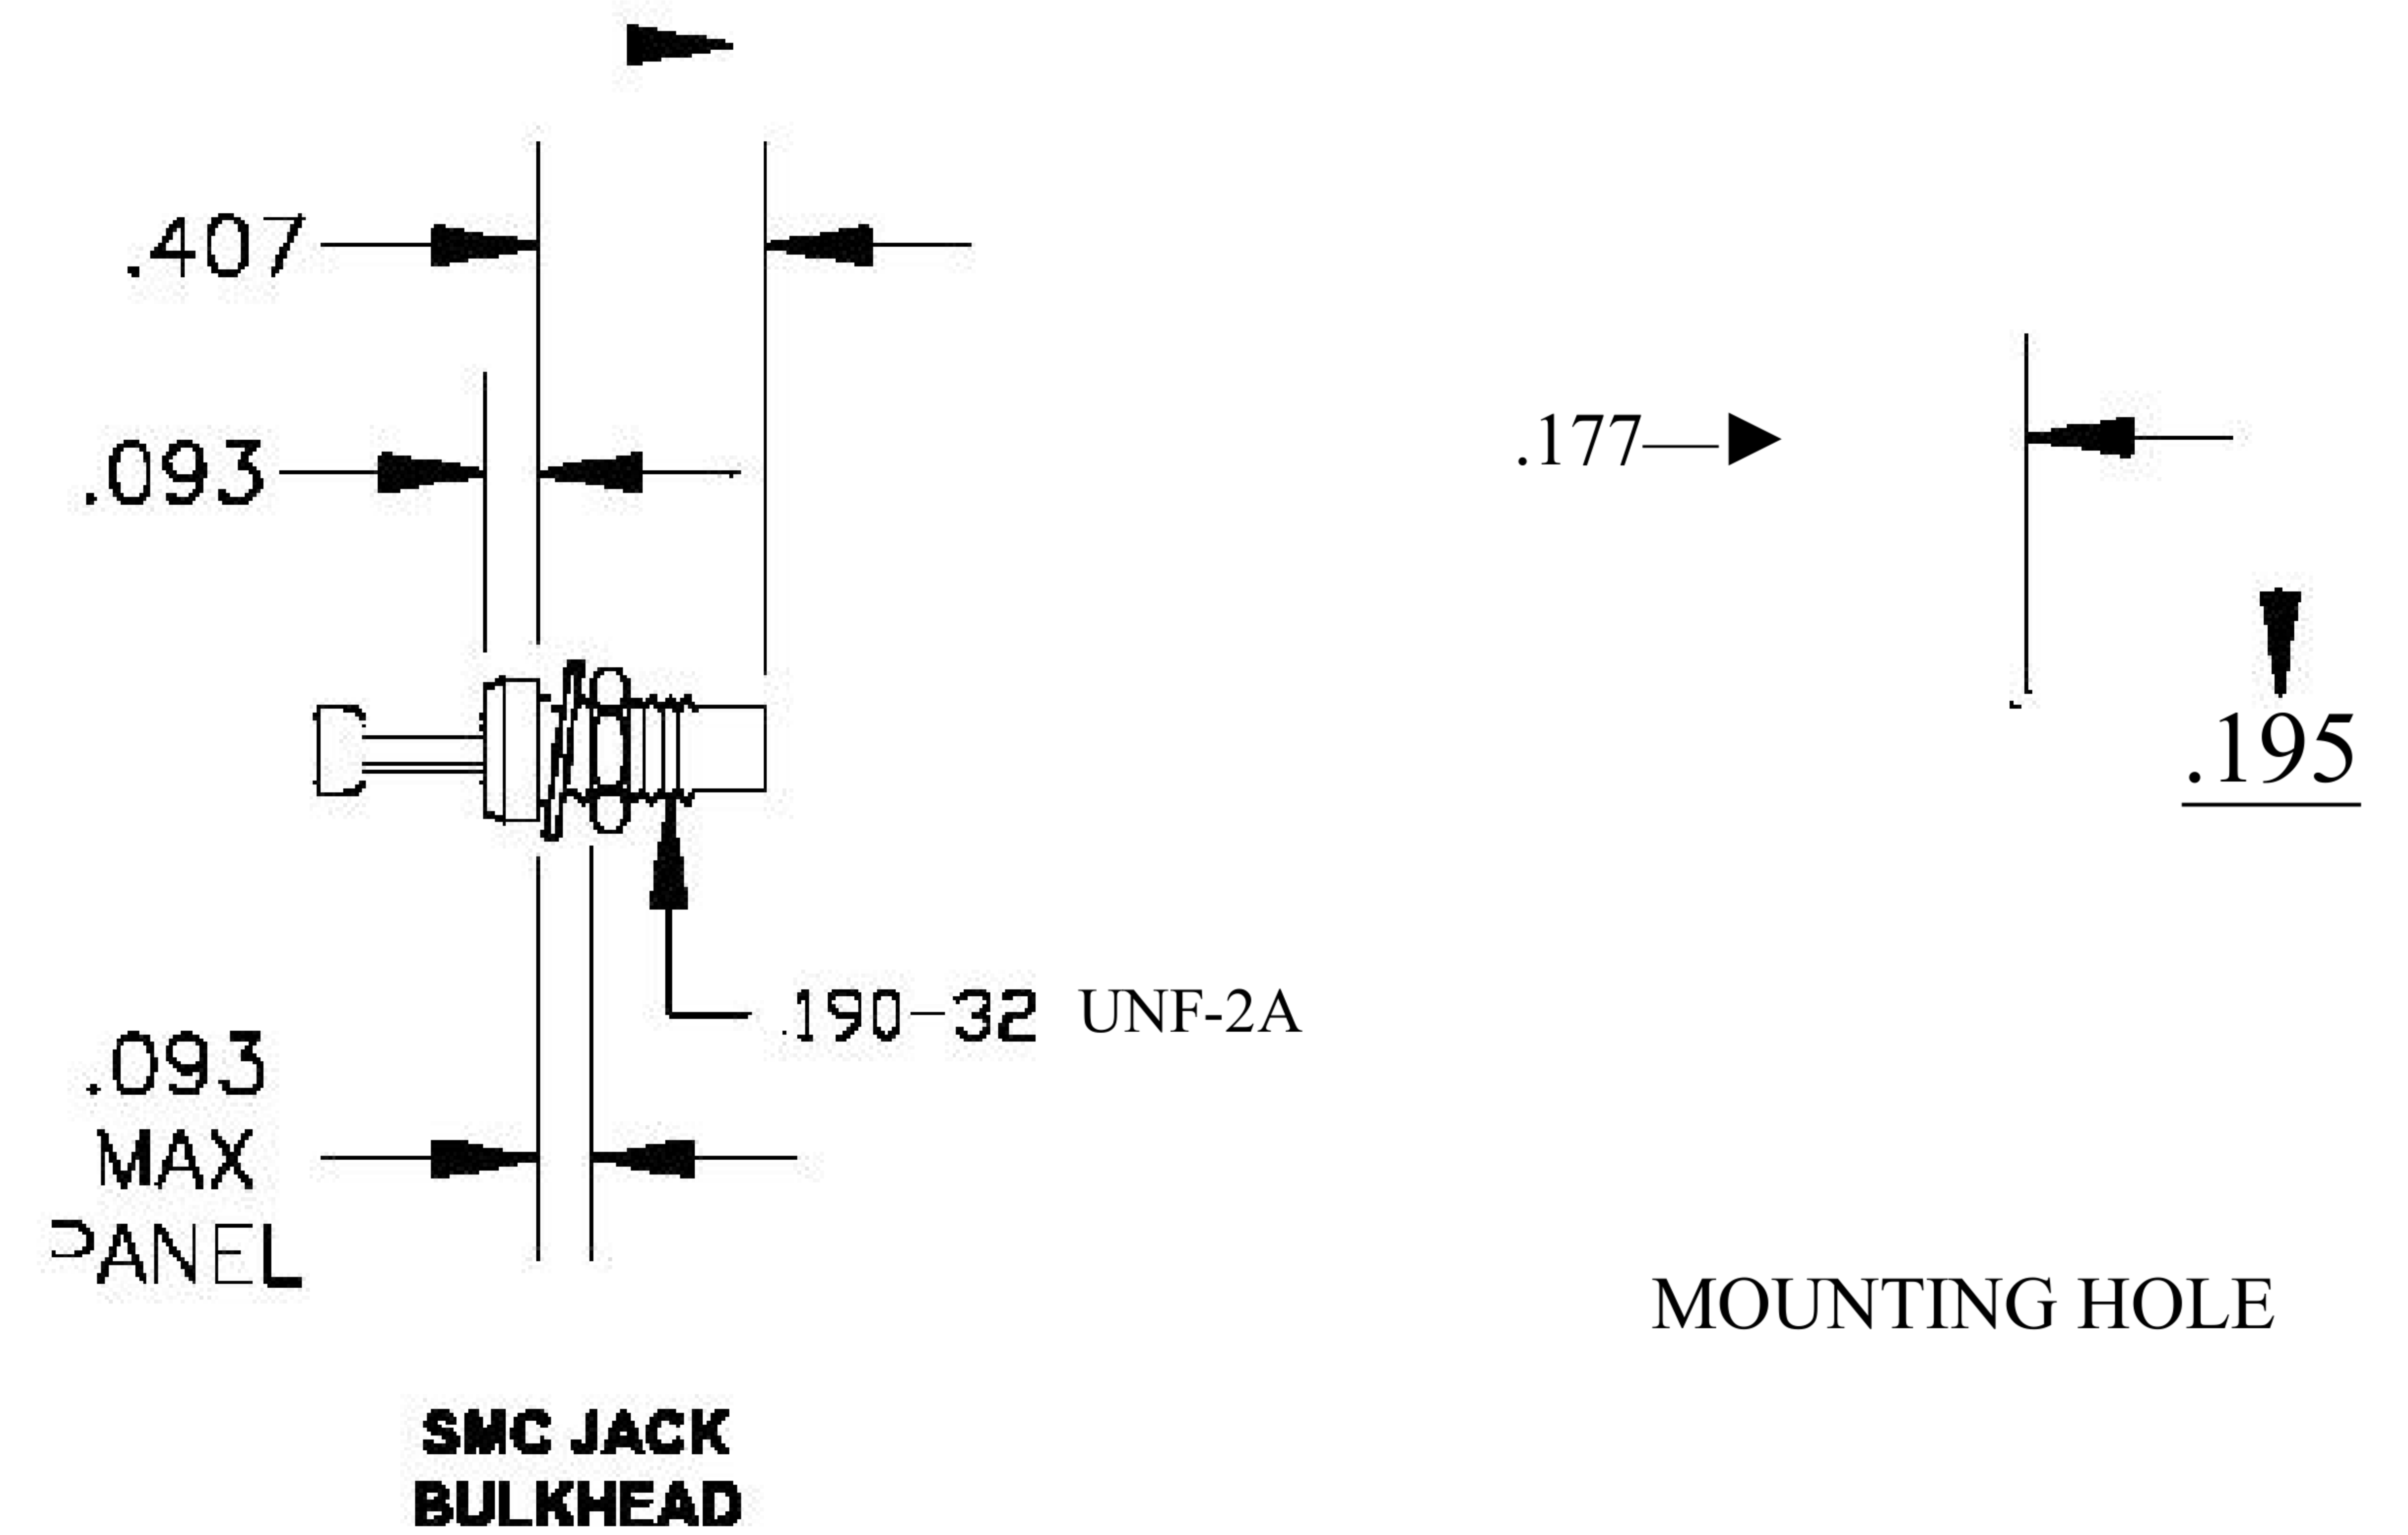

COMPONENTS	IMPEDANCE
SMC PLUG	50 OHM
SMC JACK BULKHEAD	50 OHM
RG188A/U	50 OHM

Standard Lengths	
■12	12"
-24	24 ^H
-36	36"
■48	48"
-60	60"
■XXX	Custom Length in inches

LENGTH MEASURED FROM
CONTACT TO CONTACT

DWG TITLE	DES_
ET31431	smc-plug-to-smc-jack-bulkhead-cable-12-inch-length-using-rg188-coax-00 31428

SIZE A | FSCM NO. 53919 | CAD FILE 073102 | SCALE N/A |

NOTES:

1. UNLESS OTHERWISE SPECIFIED ALL DIMENSIONS ARE NOMINAL.
2. ALL SPECIFICATIONS ARE SUBJECT TO CHANGE WITHOUT NOTICE AT ANY TIME.