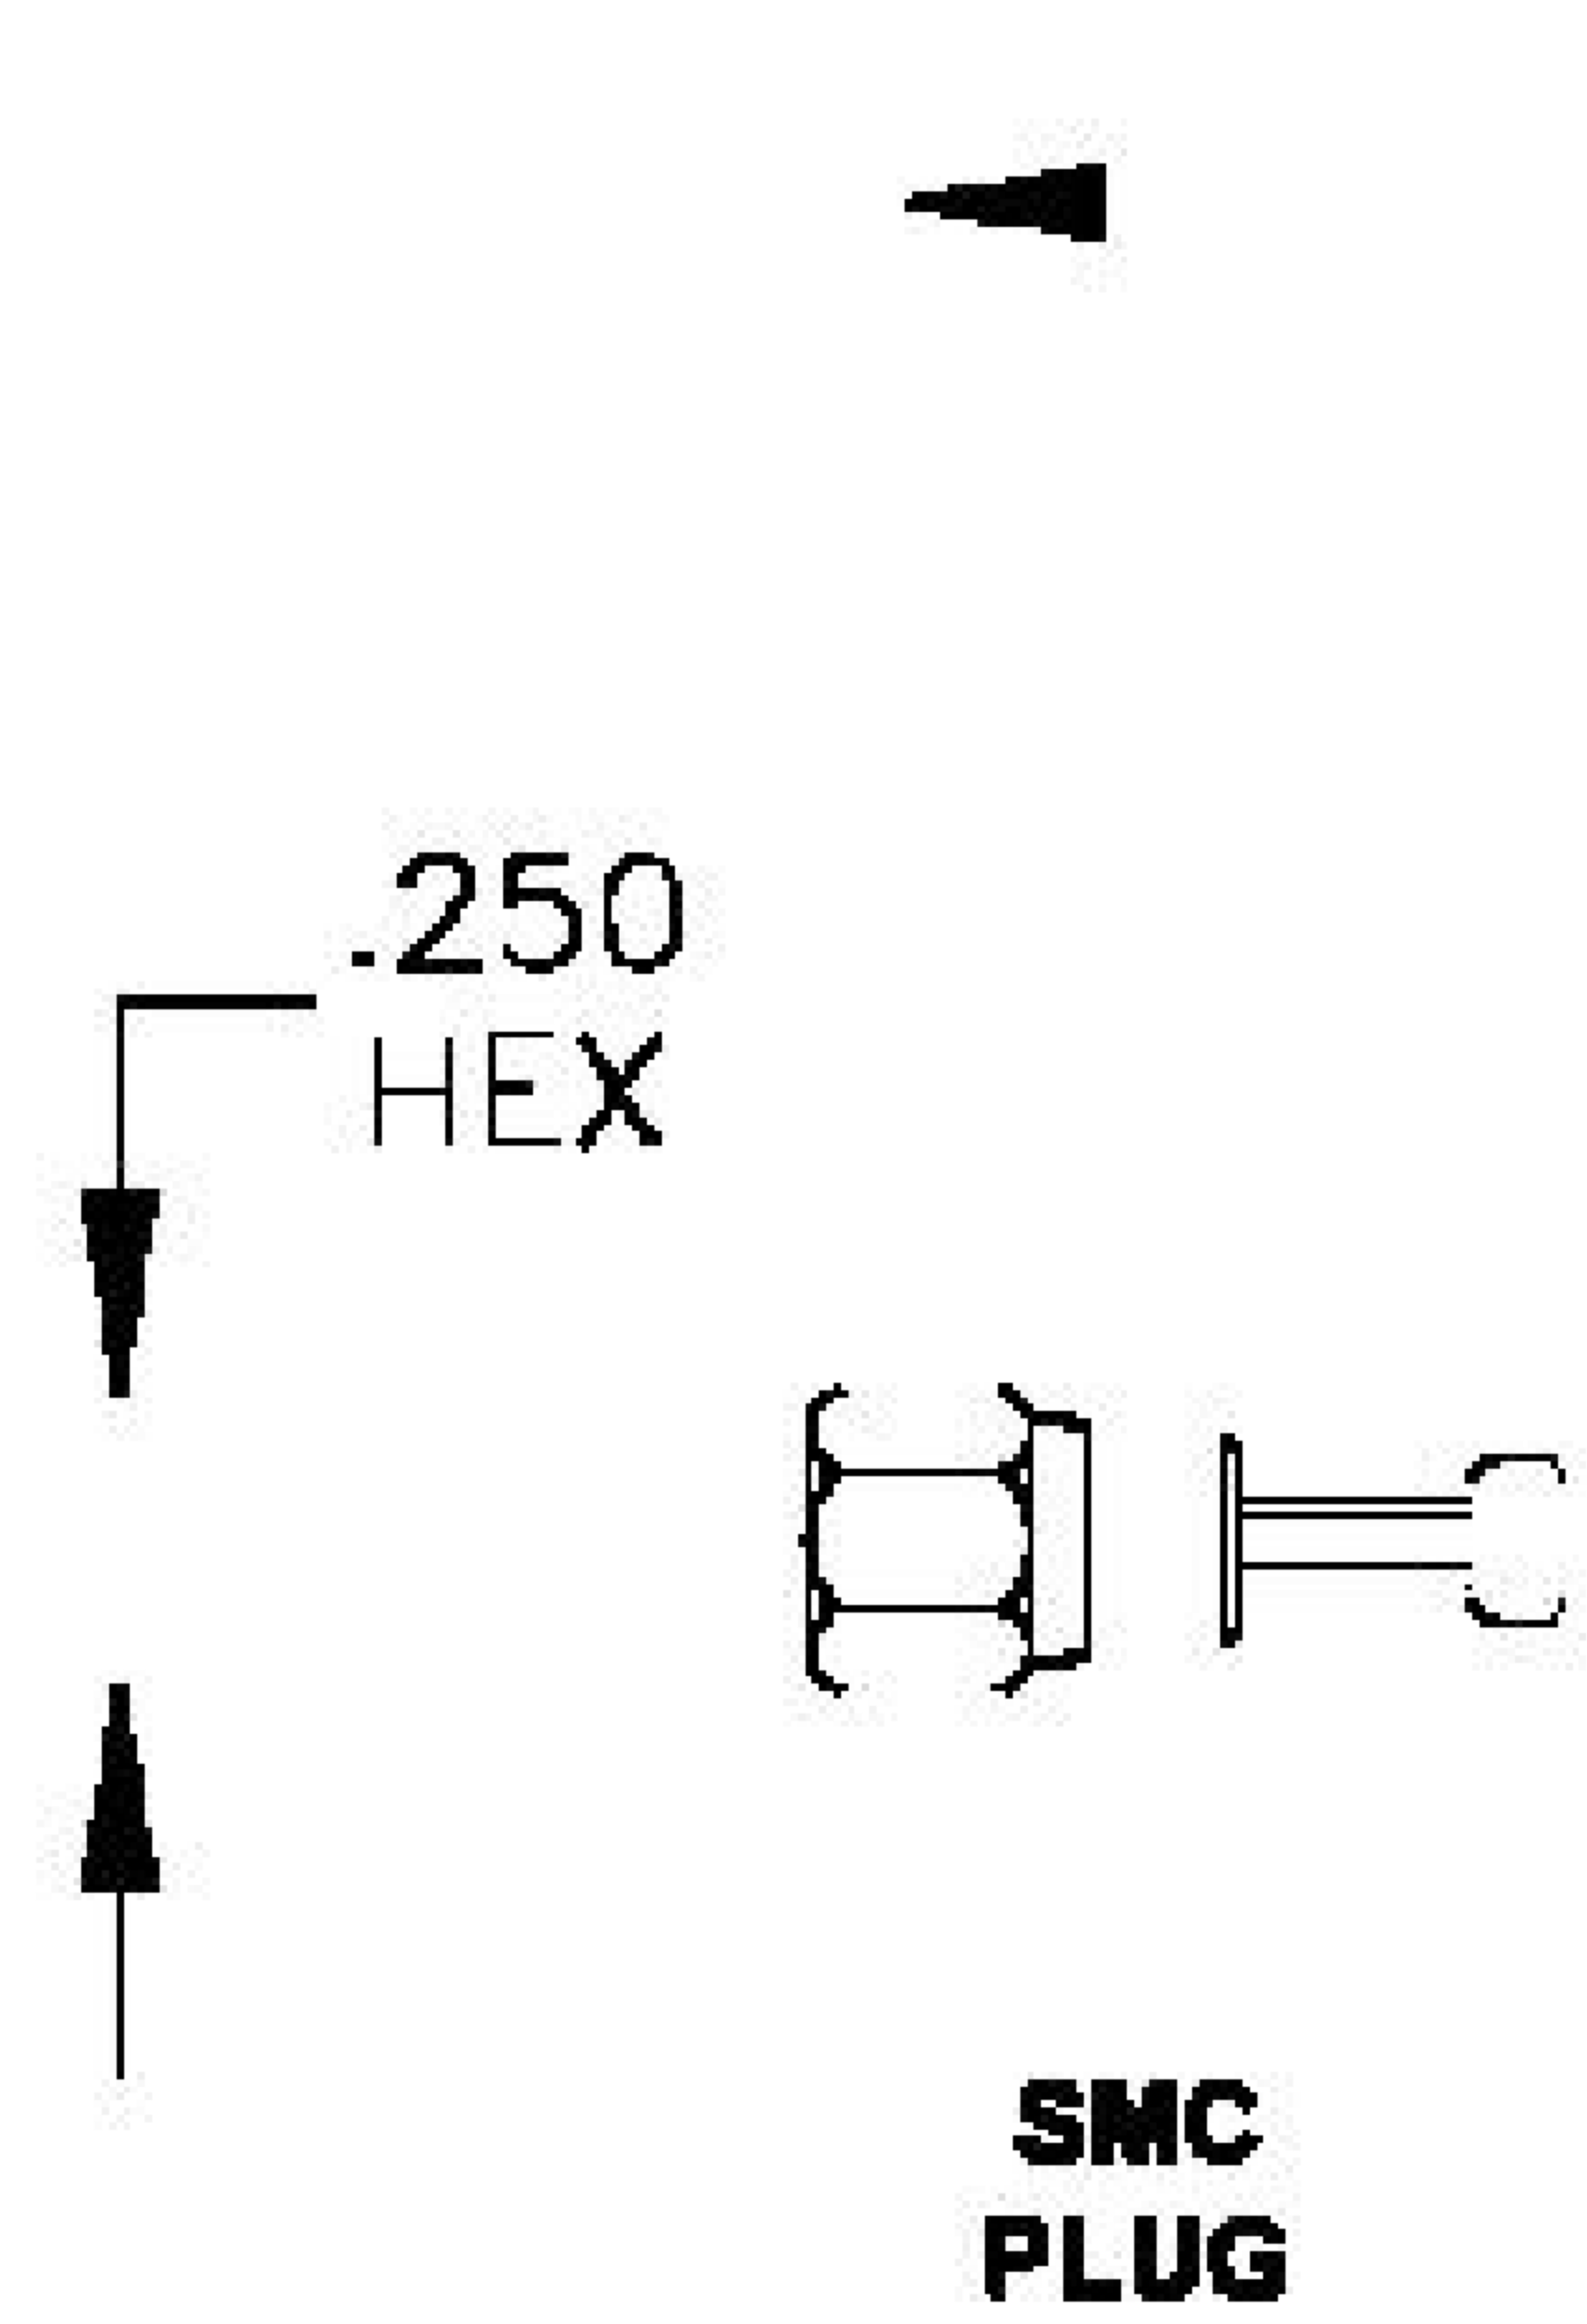

COMPONENTS	IMPEDANCE
SMC PLUG	50 OHM
SMC JACK BULKHEAD	50 OHM
RG188A/U	50 OHM

Standard Lengths	
■12	12"
-24	24 ^H
-36	36"
■48	48"
-60	60"
■XXX	Custom Length in inches

LENGTH MEASURED FROM
CONTACT TO CONTACT

DWG TITLE	DES_
ET31432	smc-plug-to-smc-jack-bulkhead-cable-12-inch-length-using-rg188-coax-00 31428

SIZE A | FSCM NO. 53919 | CAD FILE 073102 | SCALE N/A | 127

NOTES:

1. UNLESS OTHERWISE SPECIFIED ALL DIMENSIONS ARE NOMINAL.
2. ALL SPECIFICATIONS ARE SUBJECT TO CHANGE WITHOUT NOTICE AT ANY TIME.