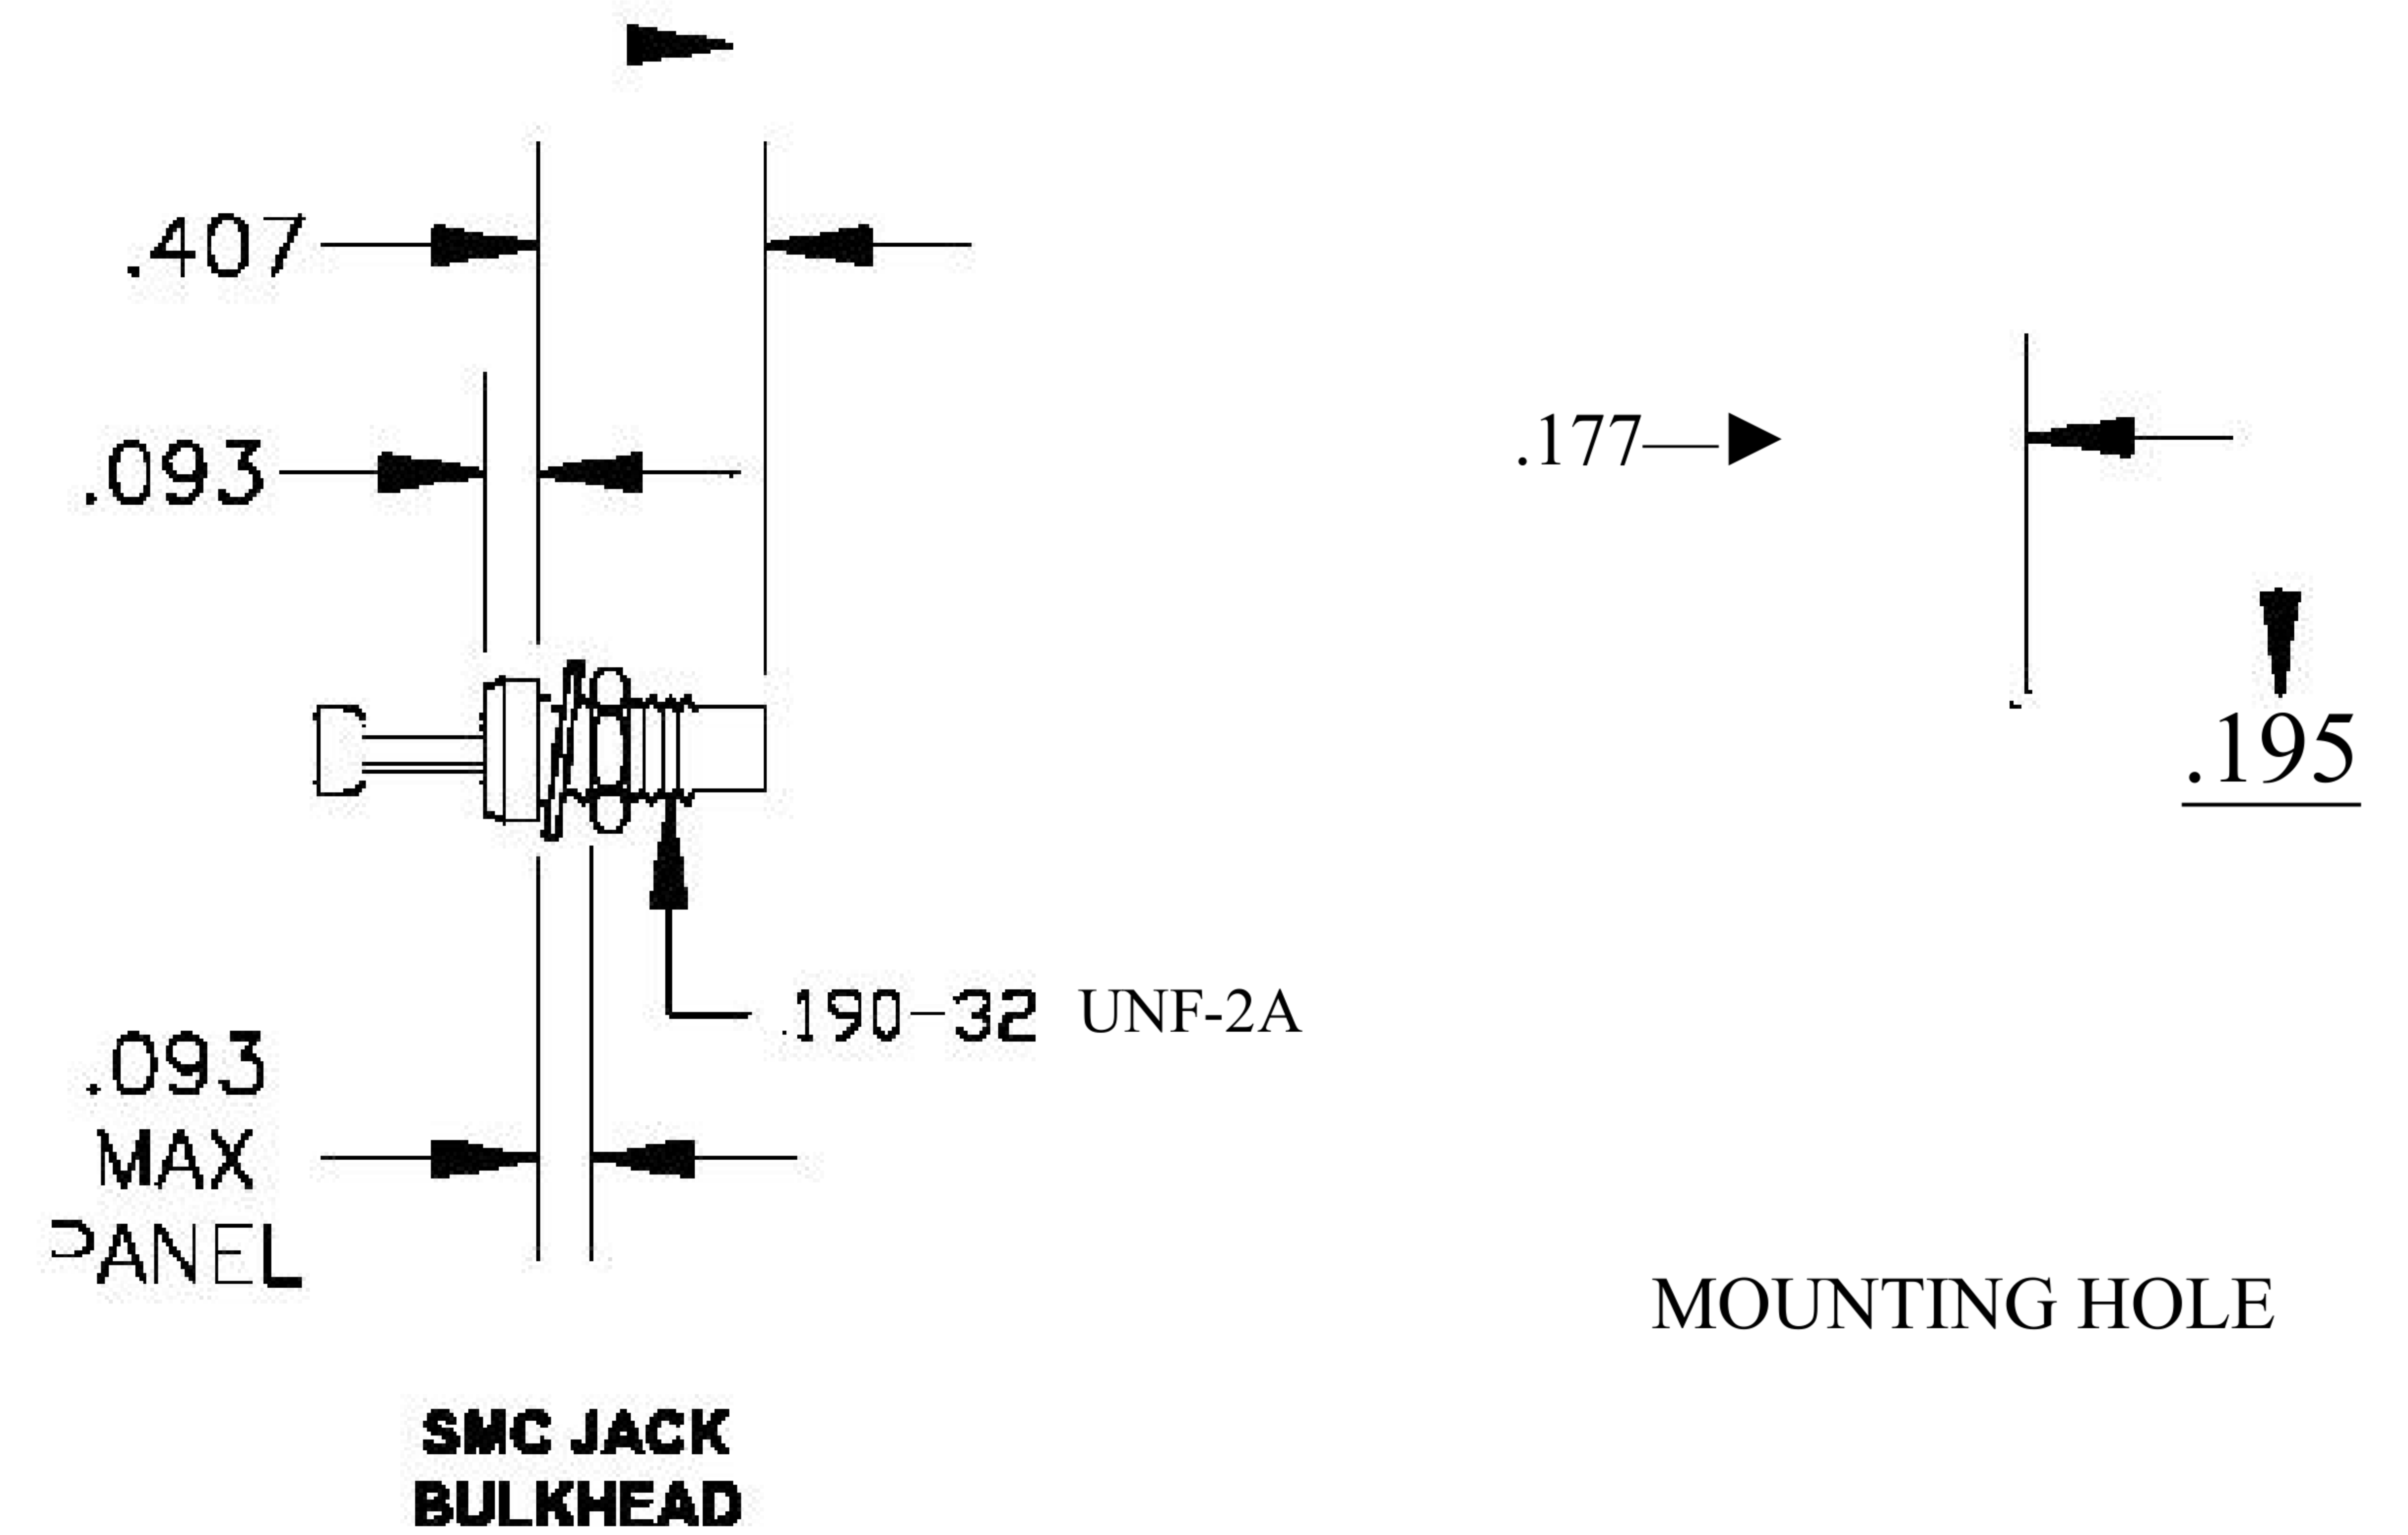

COMPONENTS	IMPEDANCE
SMC PLUG	50 OHM
SMC JACK BULKHEAD	50 OHM
RG188A/U	50 OHM

Standard Lengths	
■12	12"
-24	24 ^H
-36	36"
■48	48"
-60	60"
■XXX	Custom Length in inches

LENGTH MEASURED FROM
CONTACT TO CONTACT

DWG TITLE	DES_
ET31432	smc-plug-to-smc-jack-bulkhead-cable-12-inch-length-using-rg188-coax-00 31428

SIZE A | FSCM NO. 53919 | CAD FILE 073102 | SCALE N/A | 127

NOTES:

1. UNLESS OTHERWISE SPECIFIED ALL DIMENSIONS ARE NOMINAL.
2. ALL SPECIFICATIONS ARE SUBJECT TO CHANGE WITHOUT NOTICE AT ANY TIME.