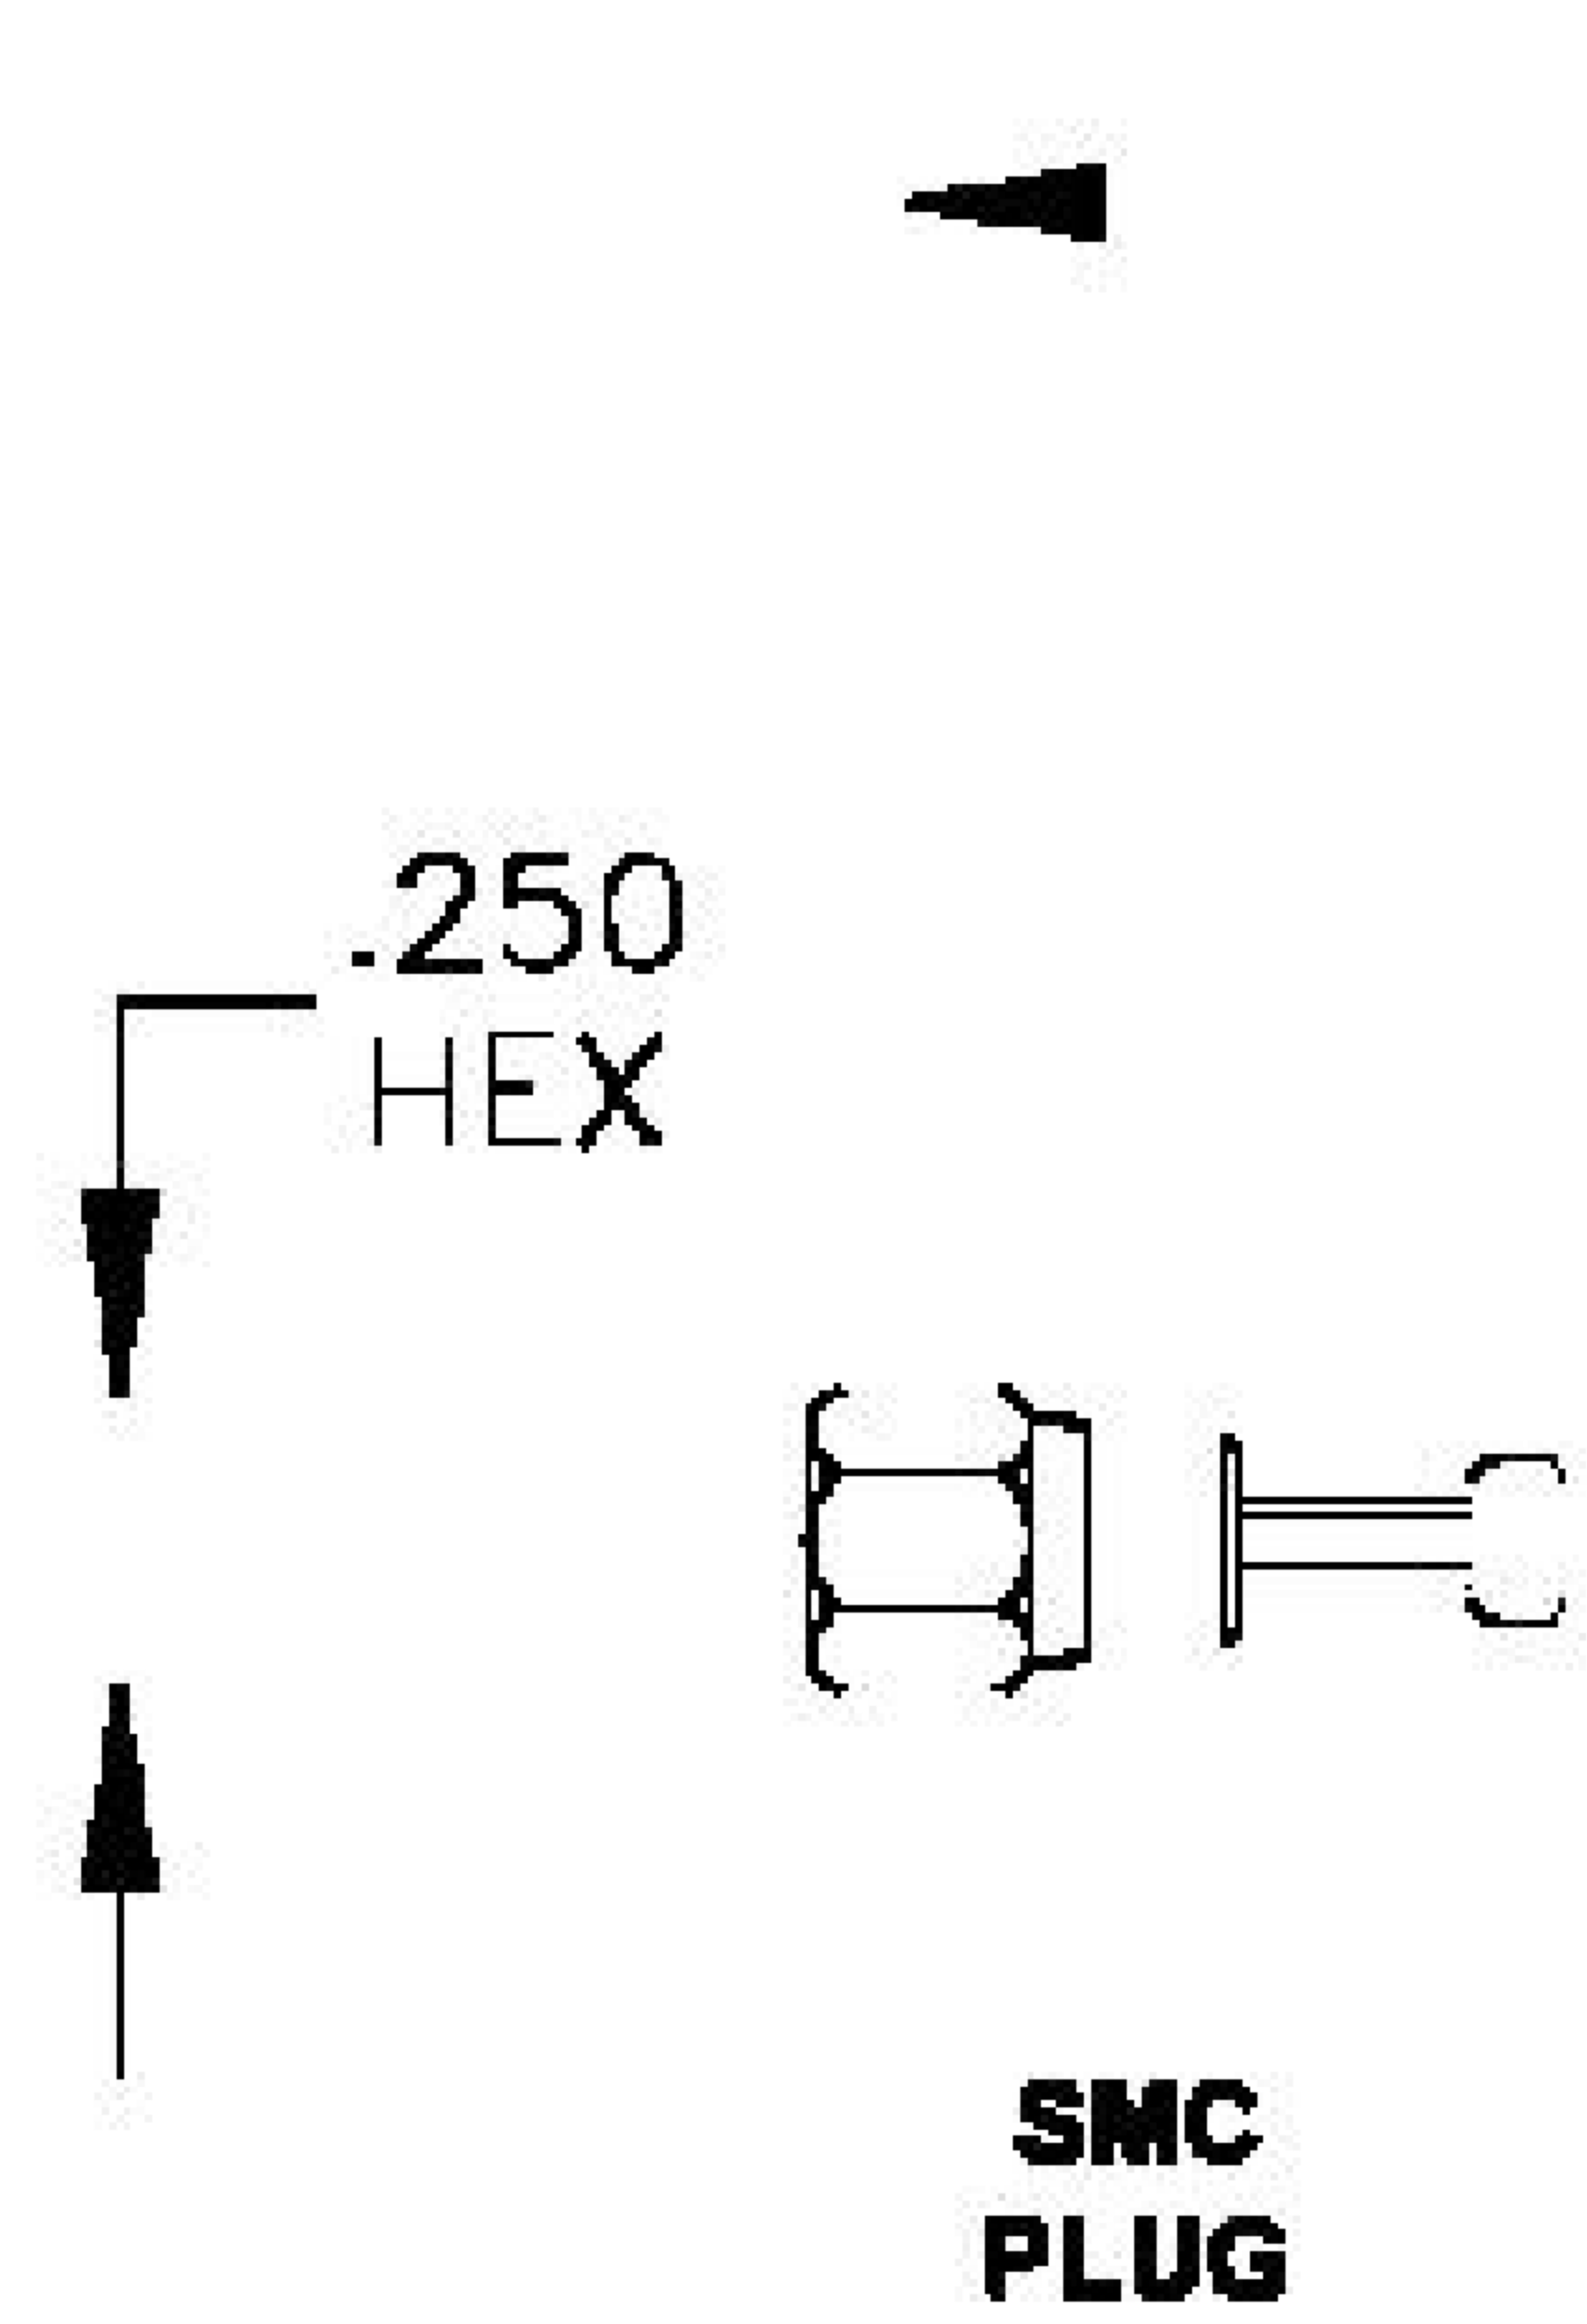

COMPONENTS	IMPEDANCE
SMC PLUG	50 OHM
SMC JACK BULKHEAD	50 OHM
RG188A/U	50 OHM

Standard Lengths	
■12	12"
-24	24 ^H
-36	36"
■48	48"
-60	60"
■XXX	Custom Length in inches

LENGTH MEASURED FROM
CONTACT TO CONTACT

DWG TITLE	DES_
ET31433	smc-plug-to-smc-jack-bulkhead-cable-12-inch-length-using-rg188-coax-00 31428

SIZE A | FSCM NO. 53919 | CAD FILE 073102 | SCALE N/A |

NOTES:

1. UNLESS OTHERWISE SPECIFIED ALL DIMENSIONS ARE NOMINAL.
2. ALL SPECIFICATIONS ARE SUBJECT TO CHANGE WITHOUT NOTICE AT ANY TIME.