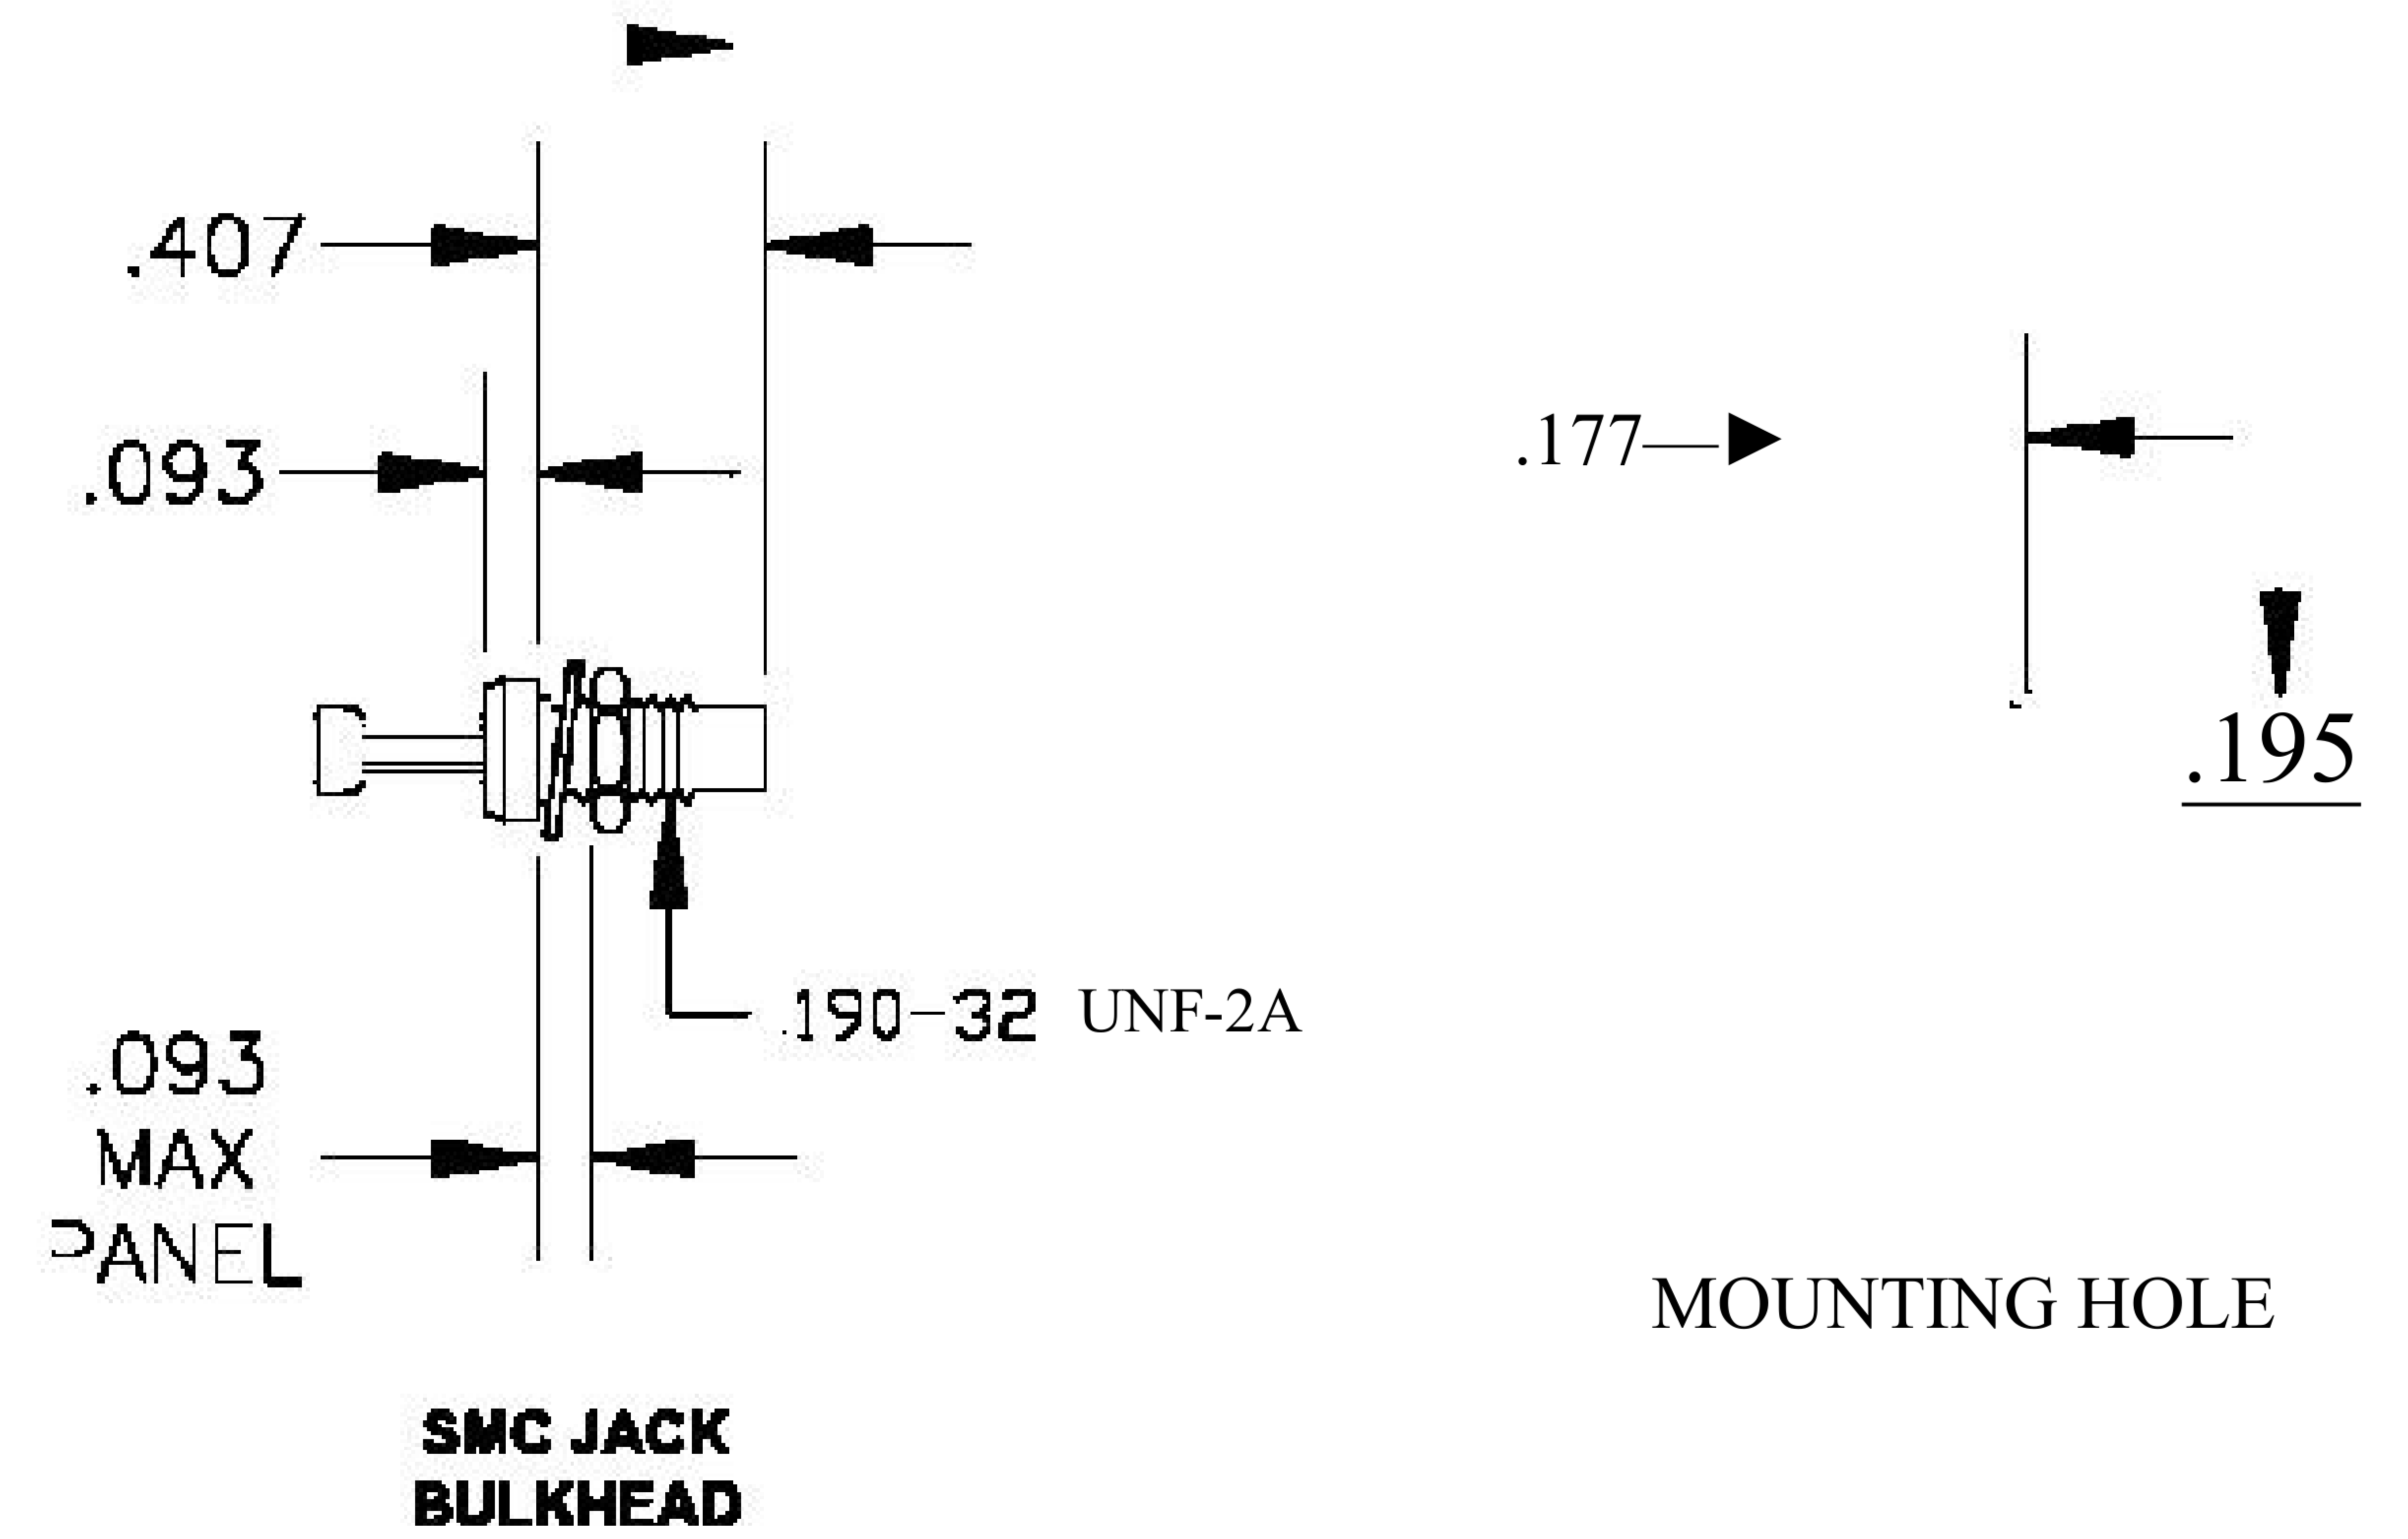

COMPONENTS	IMPEDANCE
SMC PLUG	50 OHM
SMC JACK BULKHEAD	50 OHM
RG188A/U	50 OHM

Standard Lengths	
■12	12"
-24	24 ^H
-36	36"
■48	48"
-60	60"
■XXX	Custom Length in inches

LENGTH MEASURED FROM
CONTACT TO CONTACT

DWG TITLE	DES_
ET31433	smc-plug-to-smc-jack-bulkhead-cable-12-inch-length-using-rg188-coax-00 31428

SIZE A | FSCM NO. 53919 | CAD FILE 073102 | SCALE N/A |

NOTES:

1. UNLESS OTHERWISE SPECIFIED ALL DIMENSIONS ARE NOMINAL.
2. ALL SPECIFICATIONS ARE SUBJECT TO CHANGE WITHOUT NOTICE AT ANY TIME.