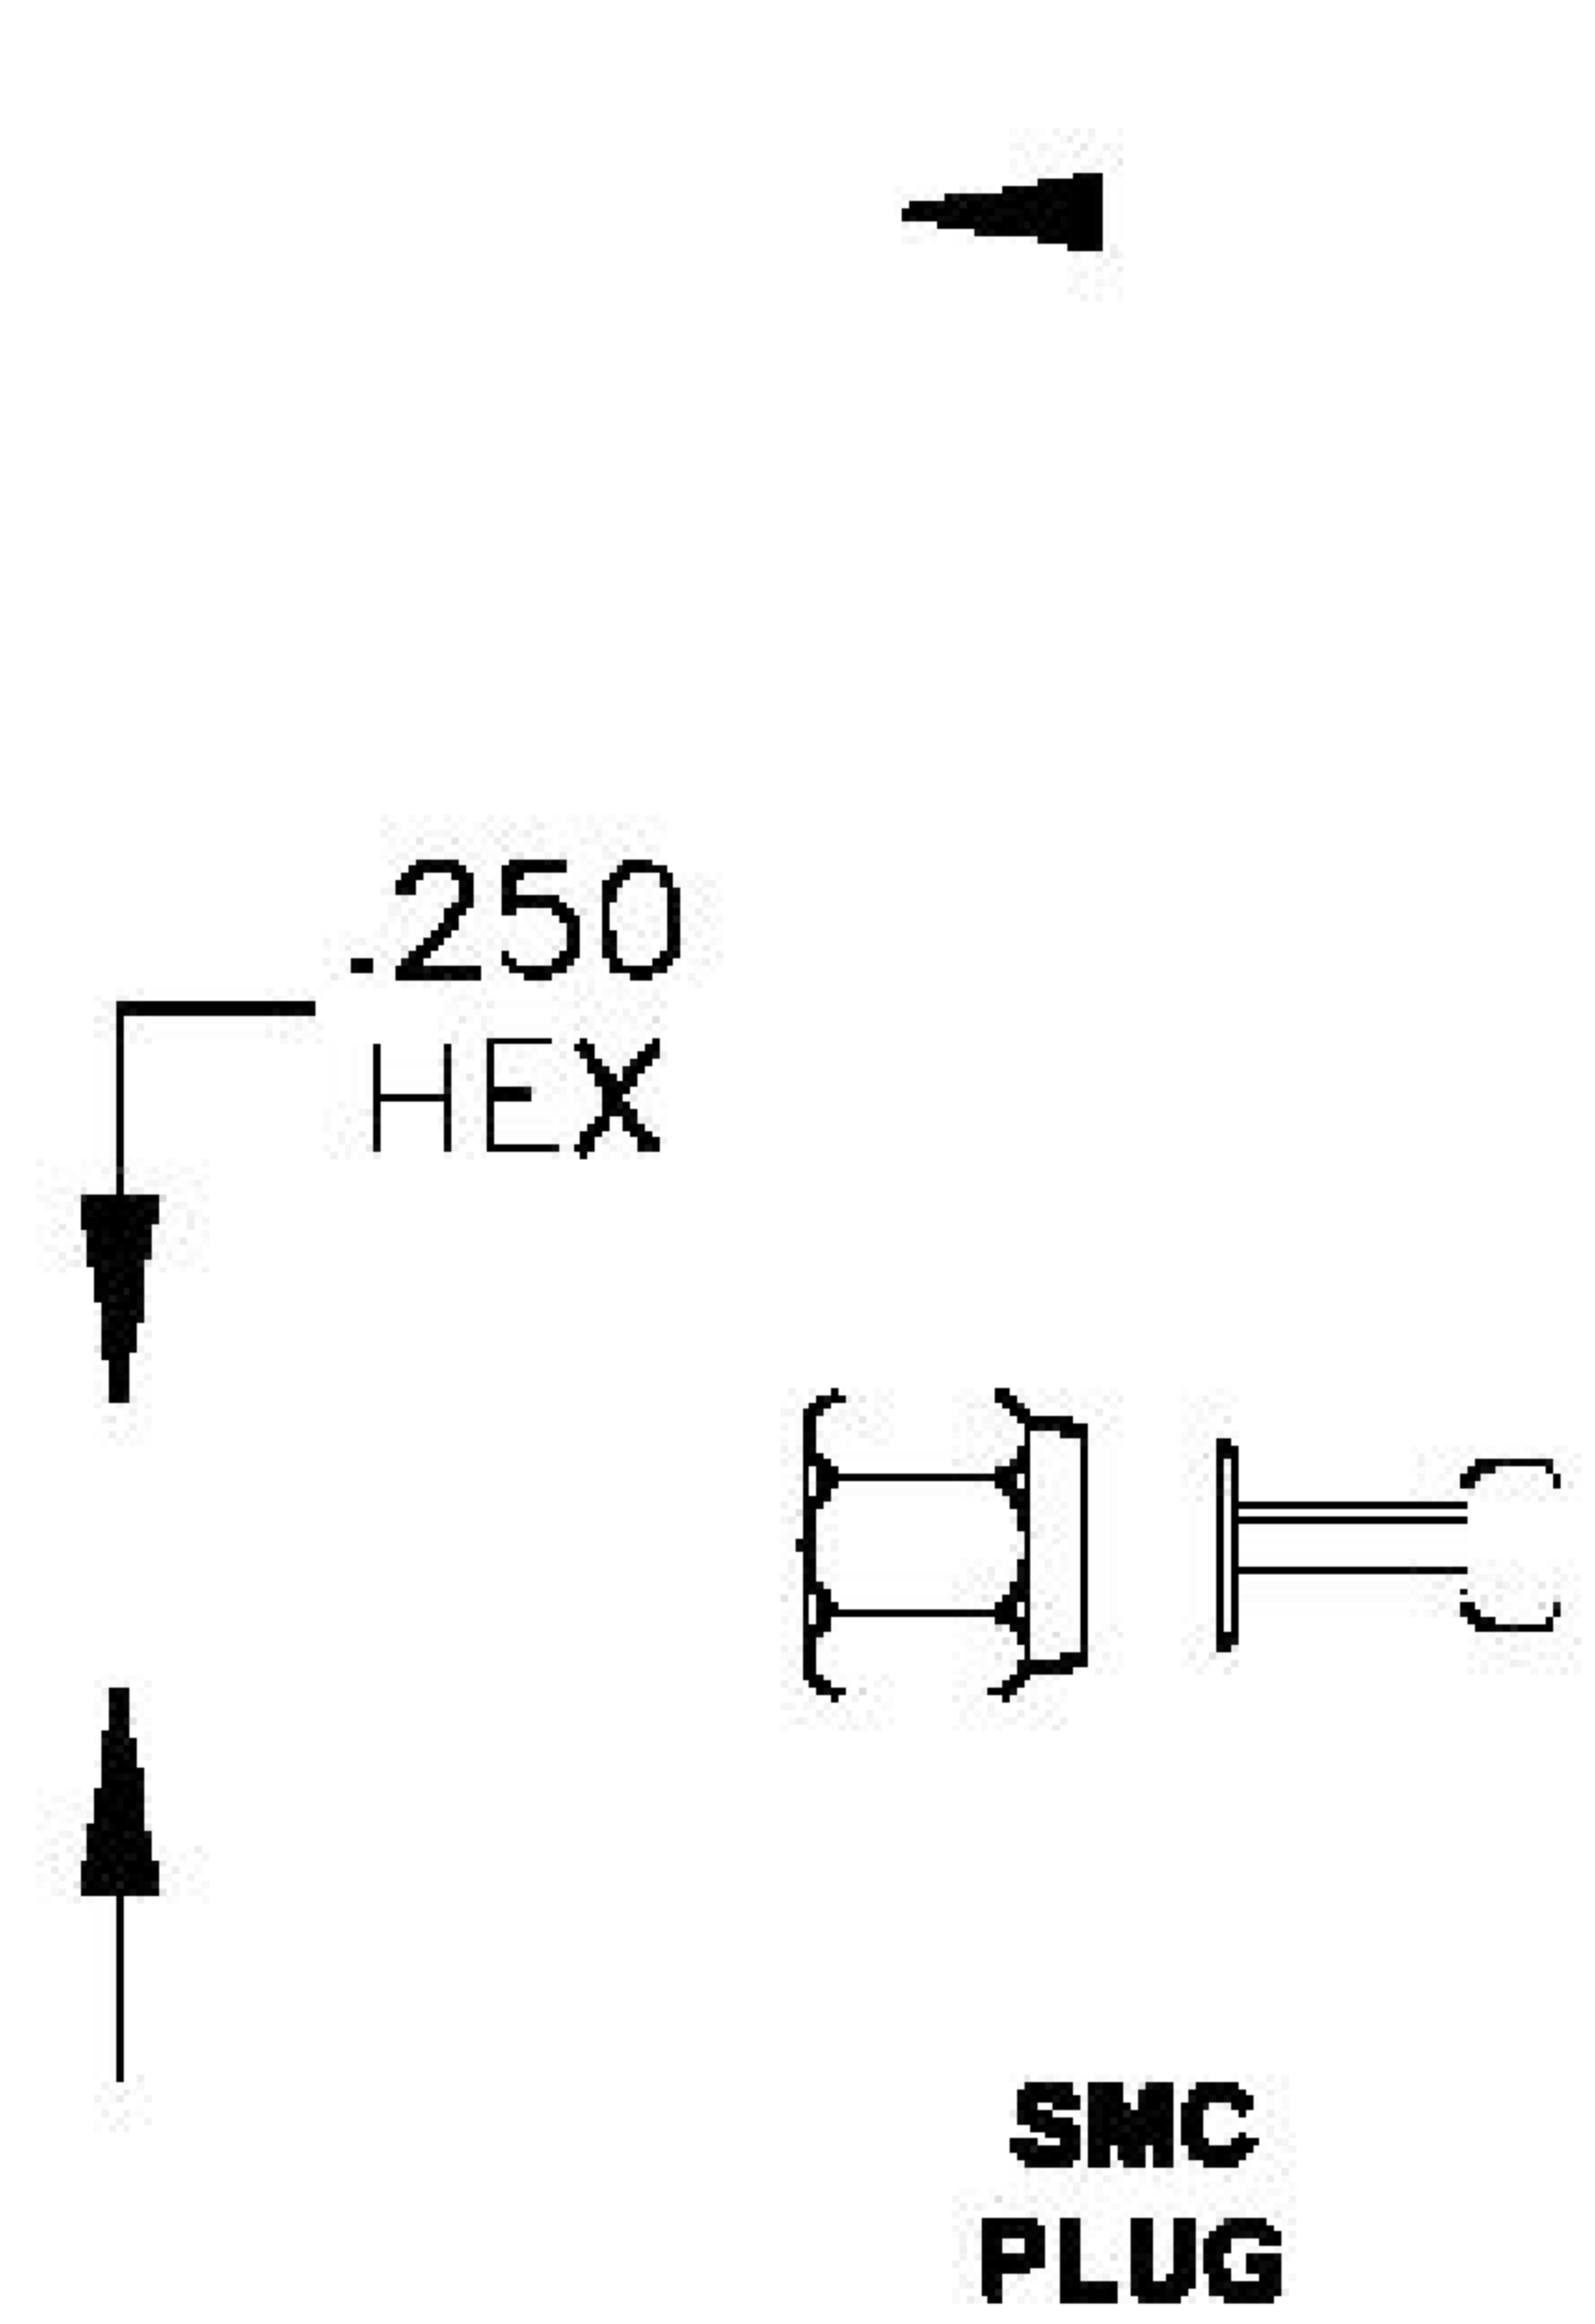

COMPONENTS	IMPEDANCE
SMC PLUG	50 OHM
SMC JACK BULKHEAD	50 OHM
RG188A/U	50 OHM

Standard Lengths	
■12	12"
-24	24 <sup>H</sup>
-36	36"
■48	48"
-60	60"
■XXX	Custom Length in inches

LENGTH MEASURED FROM  
CONTACT TO CONTACT

COAXIAL & FIBER OPTICS

DWG TITLE	ET31434	DES_	smc-plug-to-smc-jack-bulkhead-cable-12-inch-length-using-rg188-coax-ro hs-0031434
-----------	---------	------	--

SIZE A | FSCM NO. 53919 | CAD FILE 073102 | SCALE N/A | 127