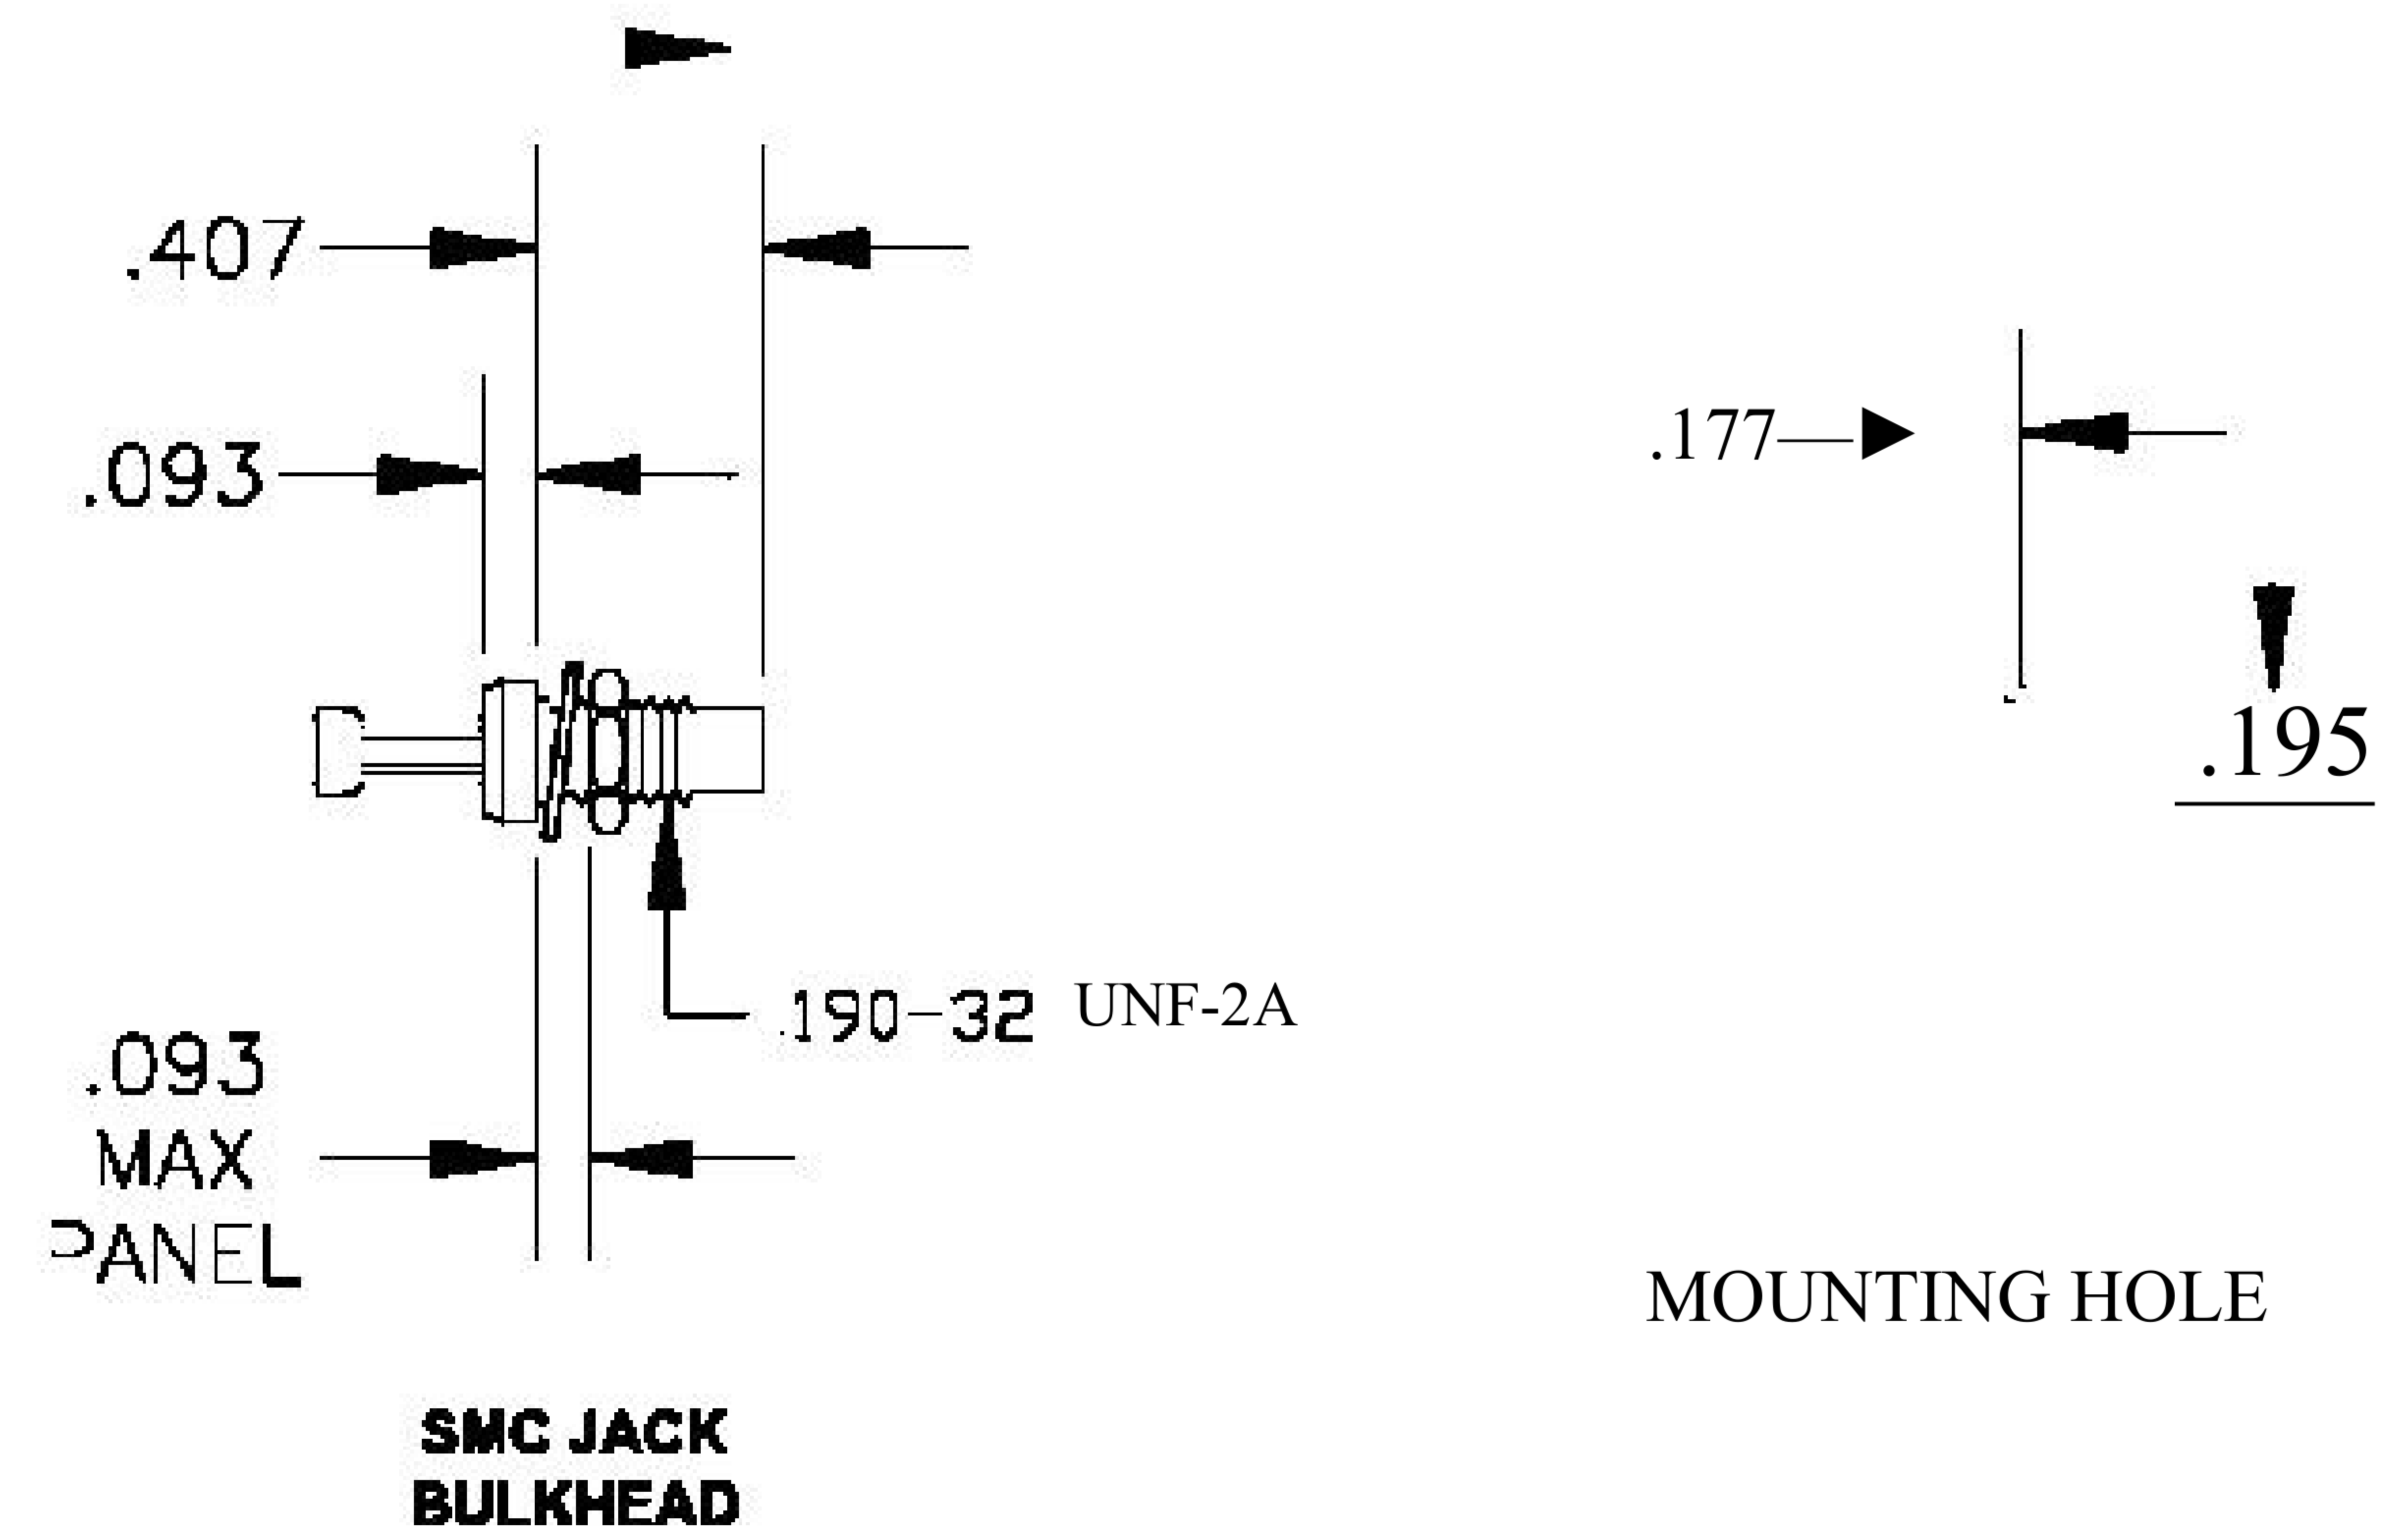

COMPONENTS	IMPEDANCE
SMC PLUG	50 OHM
SMC JACK BULKHEAD	50 OHM
RG188A/U	50 OHM

Standard Lengths	
■12	12"
-24	24 <sup>H</sup>
-36	36"
■48	48"
-60	60"
■XXX	Custom Length in inches

LENGTH MEASURED FROM  
CONTACT TO CONTACT

COAXIAL & FIBER OPTICS

DWG TITLE	ET31434	DES_	smc-plug-to-smc-jack-bulkhead-cable-12-inch-length-using-rg188-coax-ro hs-0031434
-----------	---------	------	--

SIZE A | FSCM NO. 53919 | CAD FILE 073102 | SCALE N/A | 127