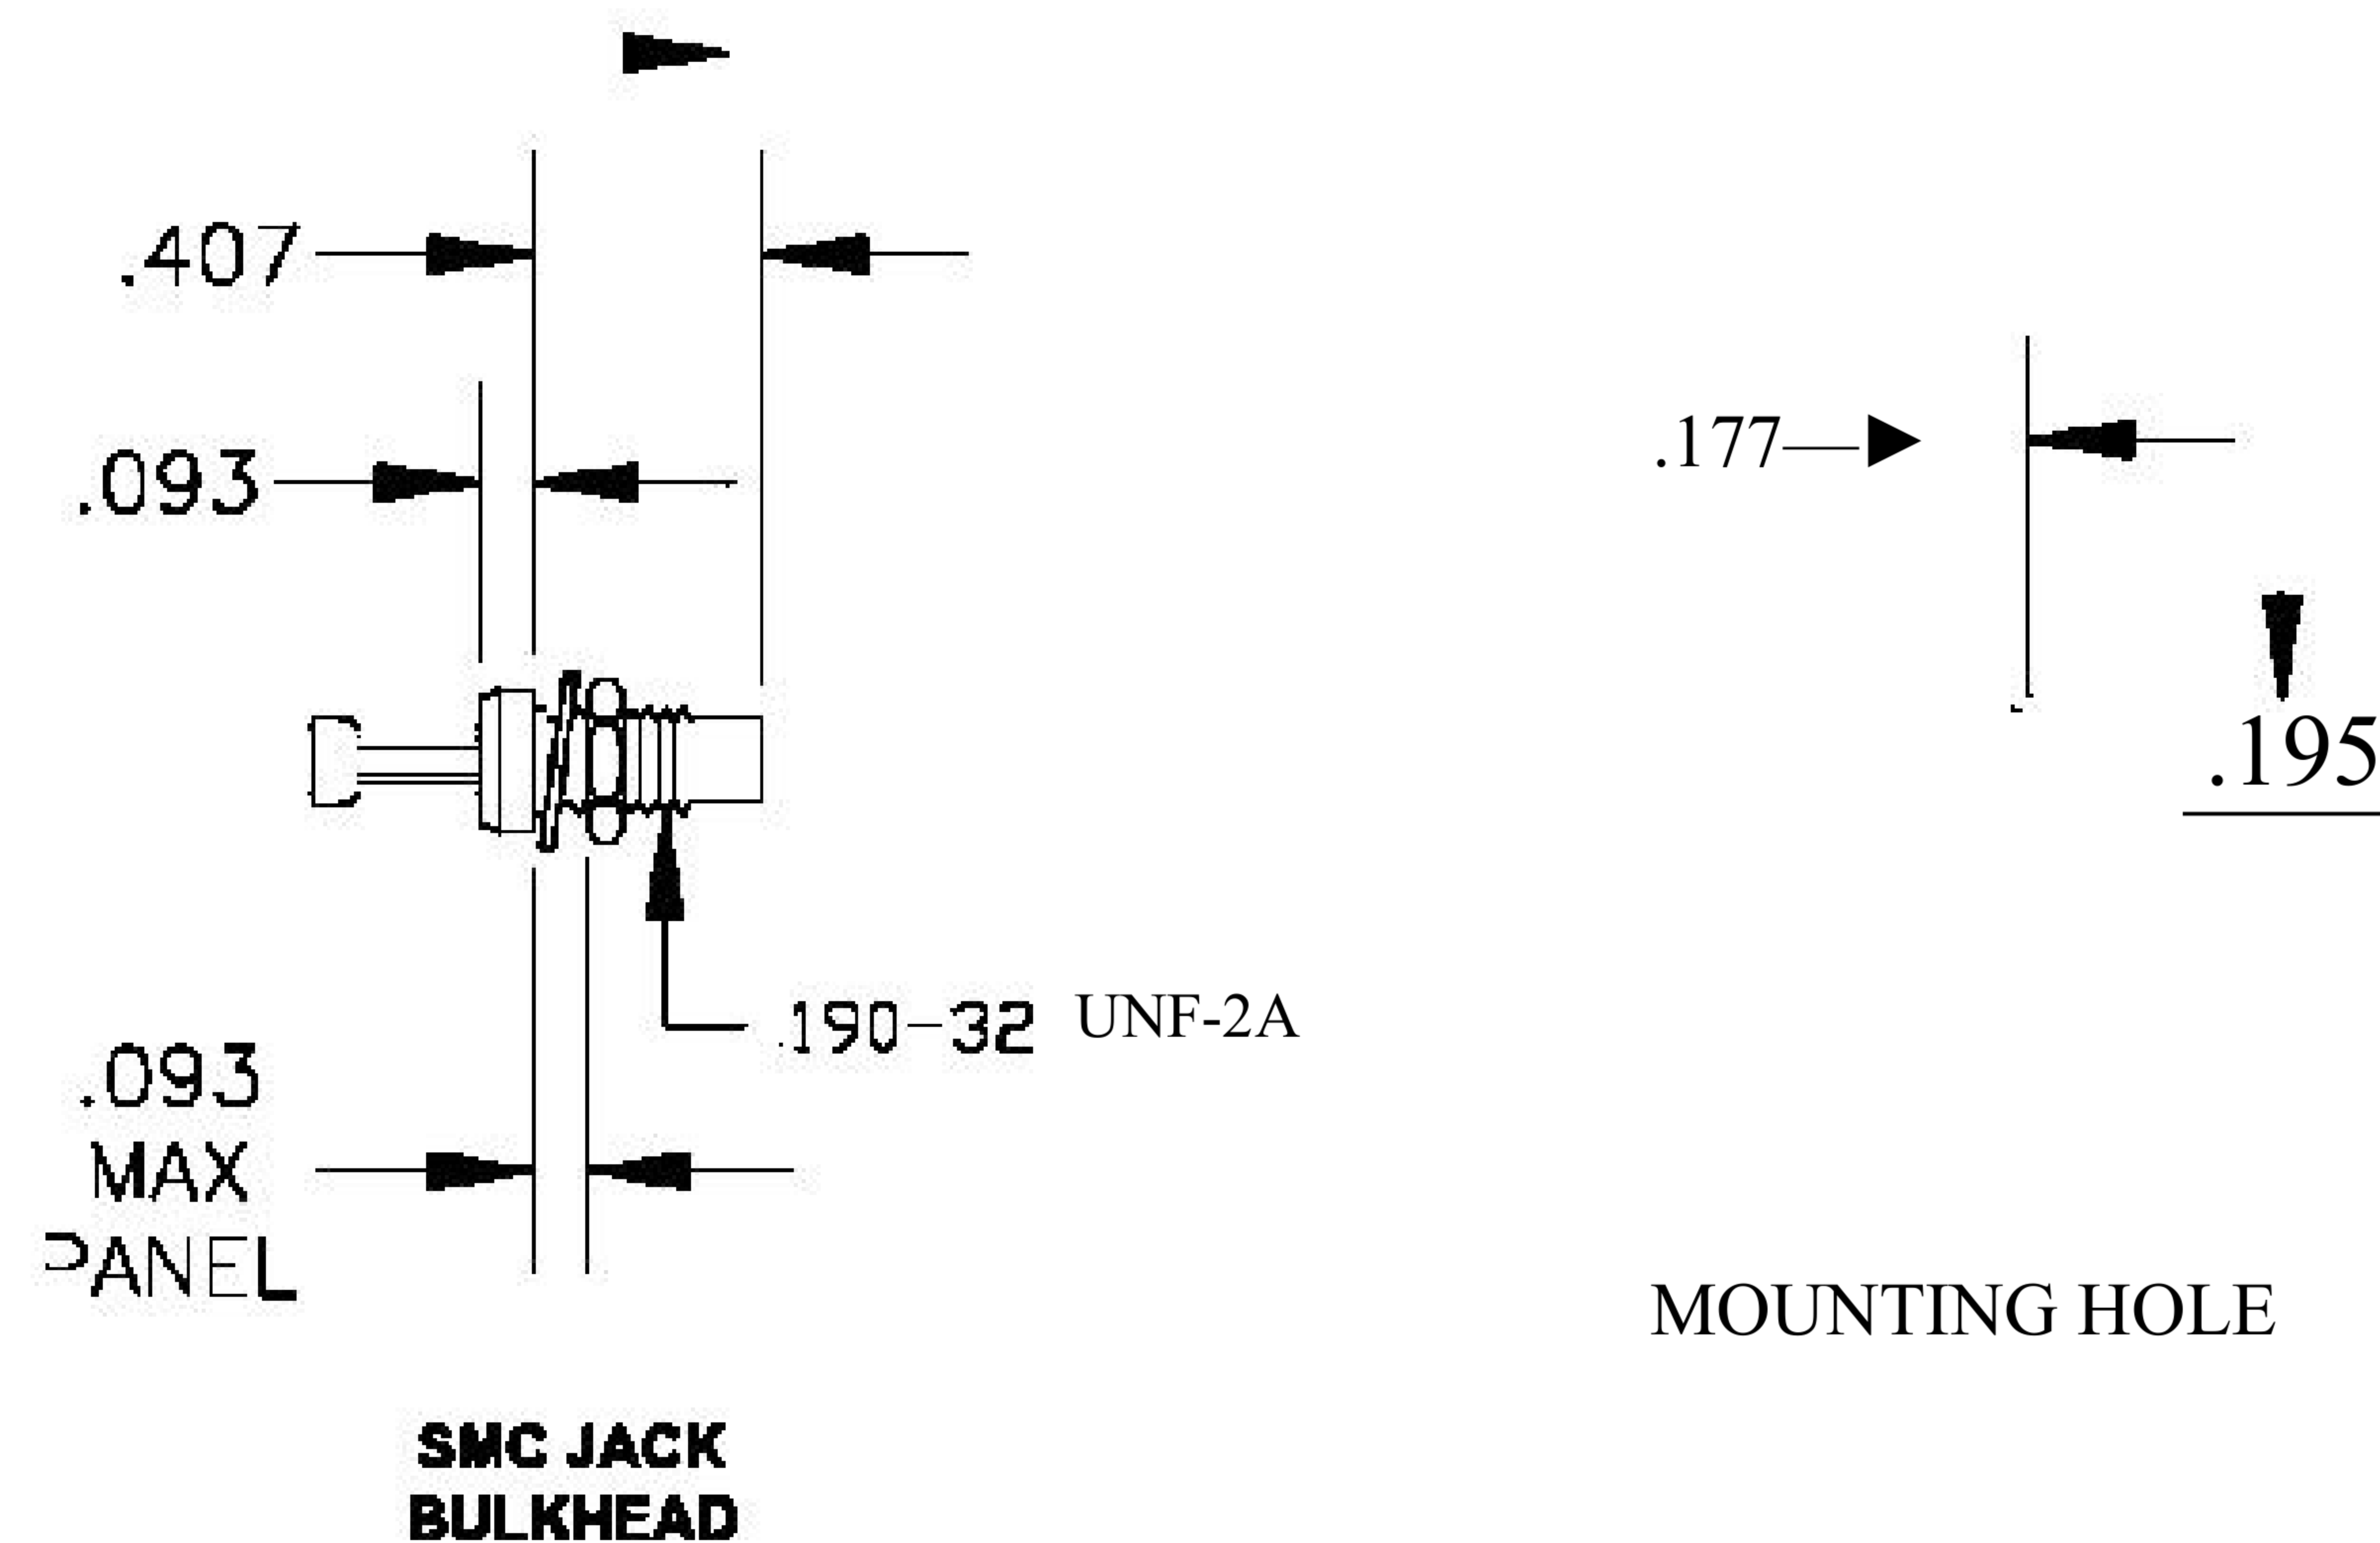

COMPONENTS	IMPEDANCE
SMC PLUG	50 OHM
SMC JACK BULKHEAD	50 OHM
RG188A/U	50 OHM

Standard Lengths	
■12	12"
-24	24 <sup>H</sup>
-36	36"
■48	48"
-60	60"
■XXX	Custom Length in inches

LENGTH MEASURED FROM  
CONTACT TO CONTACT

COAXIAL & FIBER OPTICS

DWG TITLE	ET31435	DES_	smc-plug-to-smc-jack-bulkhead-cable-12-inch-length-using-rg188-coax-ro hs-0031434
-----------	---------	------	--

SIZE A | FSCM NO. 53919 | CAD FILE 073102 | SCALE N/A |