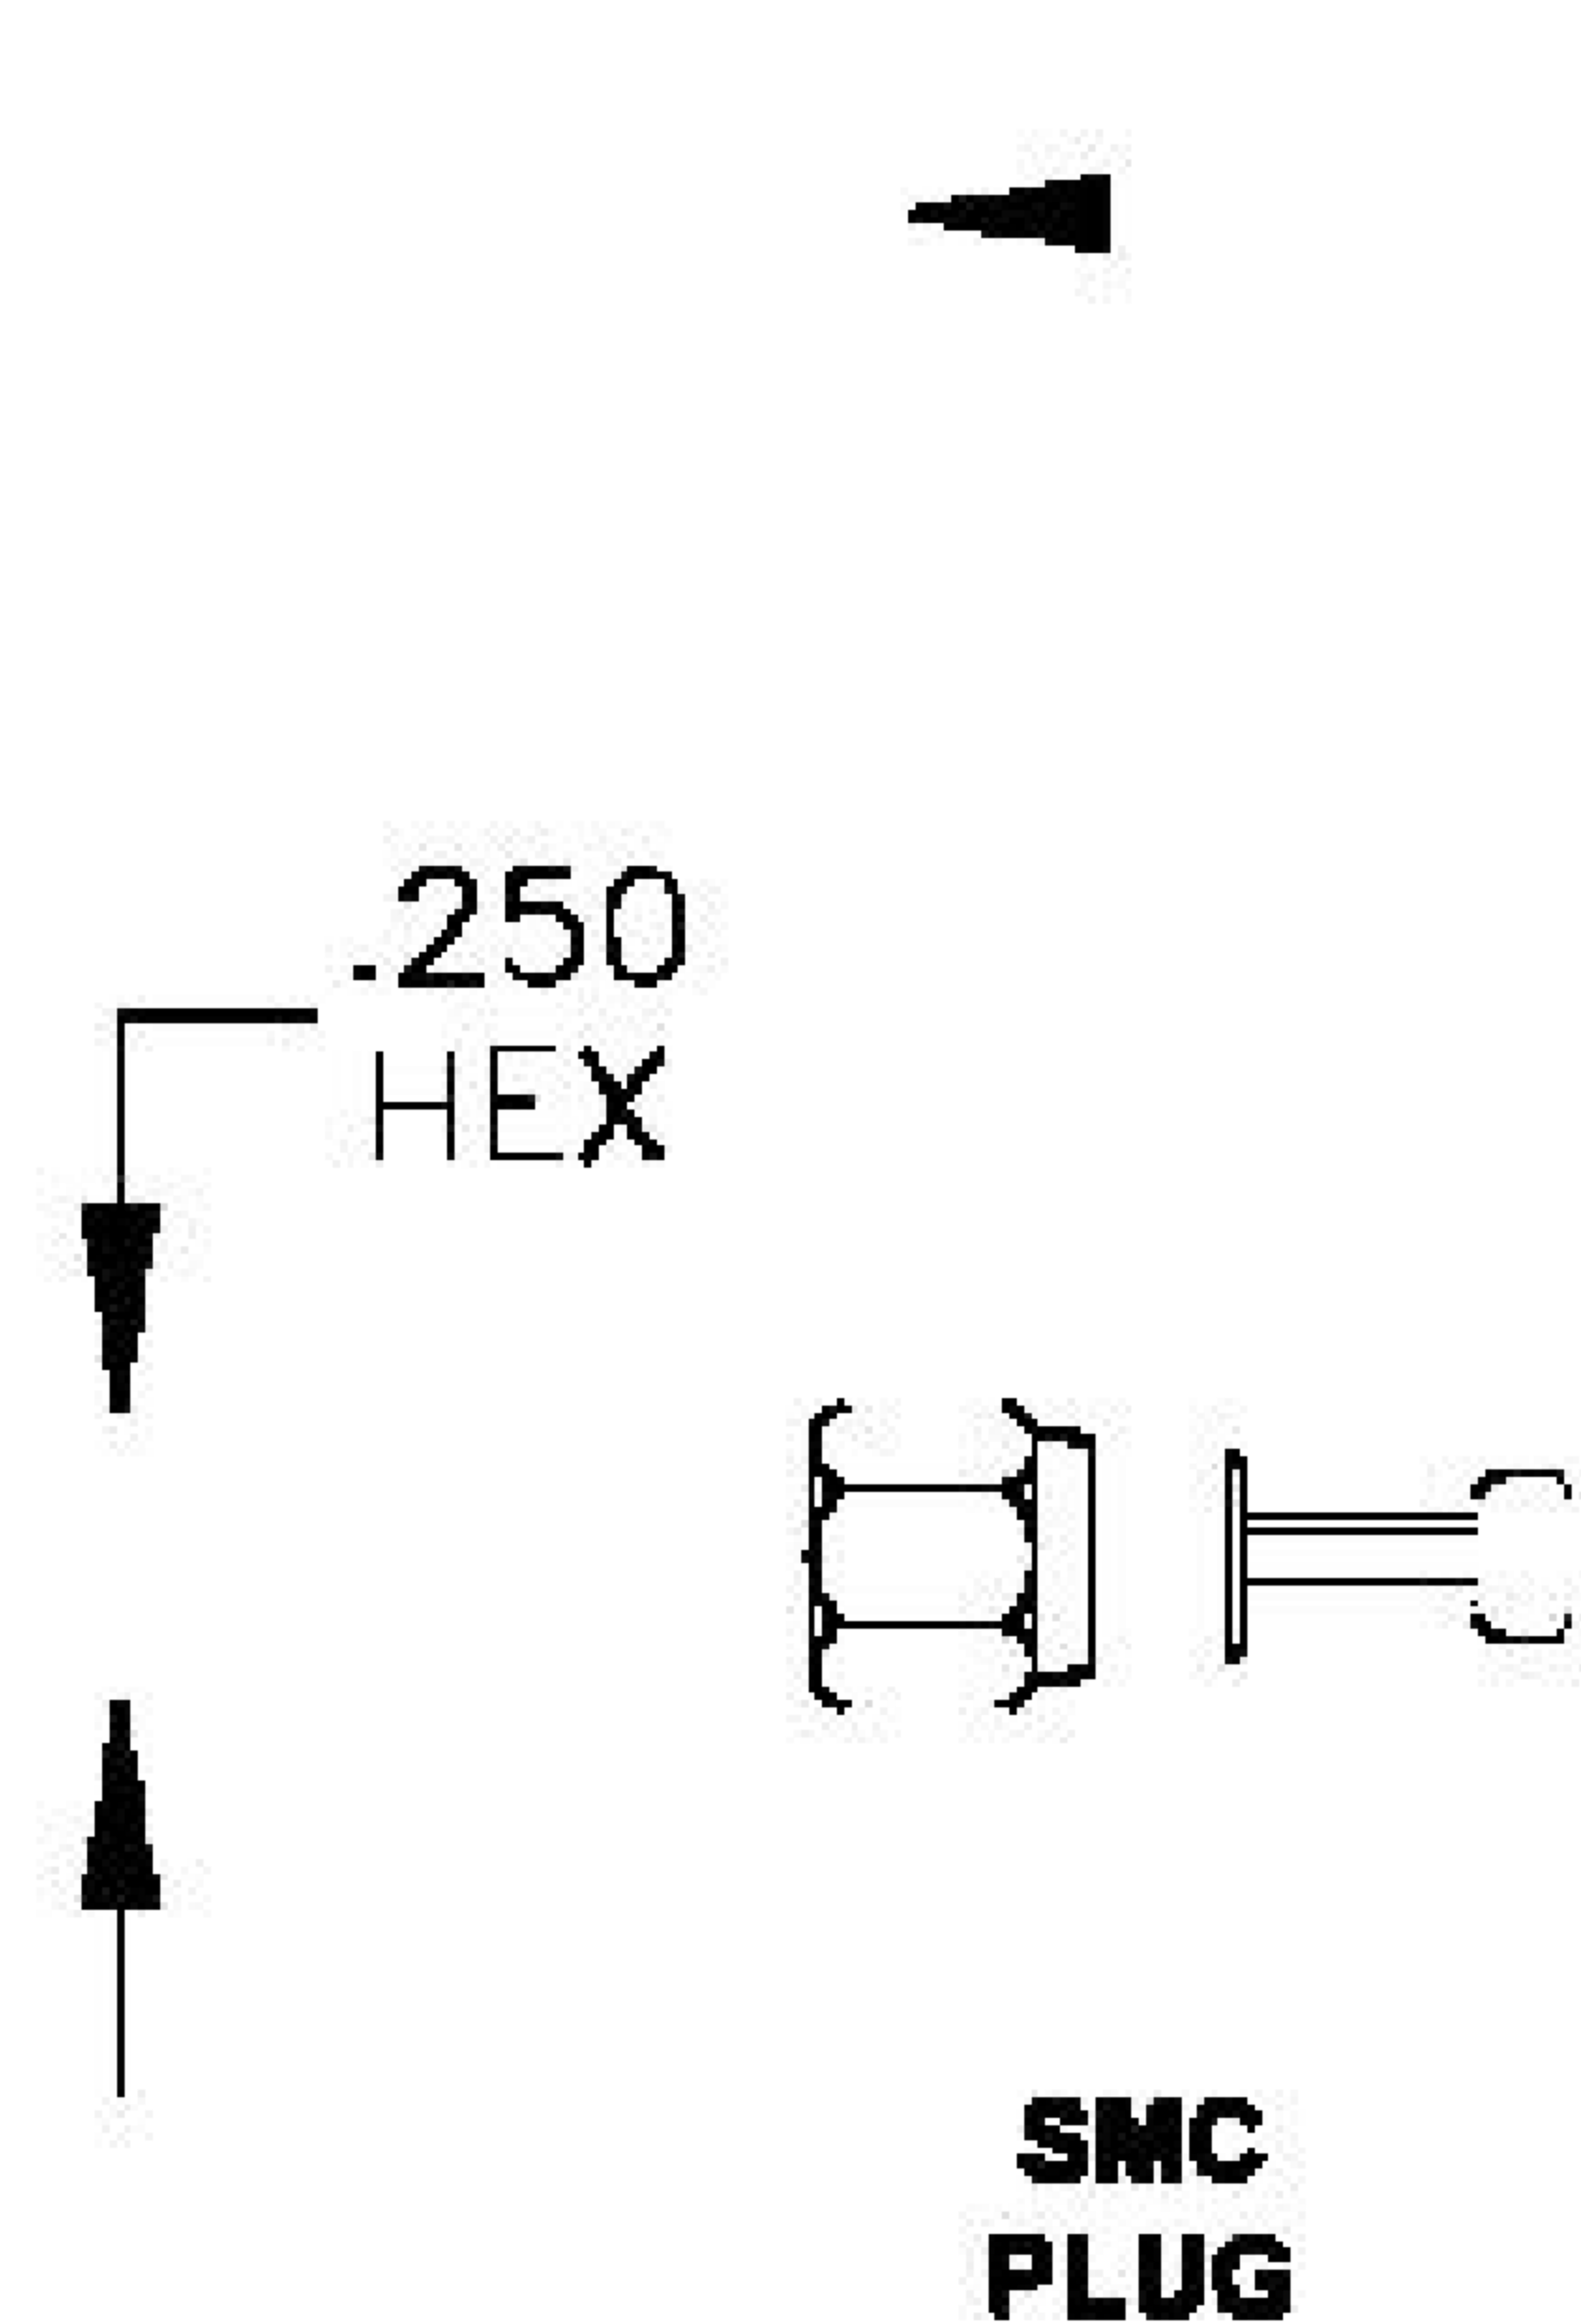

COMPONENTS	IMPEDANCE
SMC PLUG	50 OHM
SMC JACK BULKHEAD	50 OHM
RG188A/U	50 OHM

Standard Lengths	
■12	12"
-24	24 <sup>H</sup>
-36	36"
■48	48"
-60	60"
■XXX	Custom Length in inches

LENGTH MEASURED FROM  
CONTACT TO CONTACT

COAXIAL & FIBER OPTICS

DWG TITLE	ET31435	DES_	smc-plug-to-smc-jack-bulkhead-cable-12-inch-length-using-rg188-coax-ro hs-0031434
-----------	---------	------	--

SIZE A | FSCM NO. 53919 | CAD FILE 073102 | SCALE N/A |