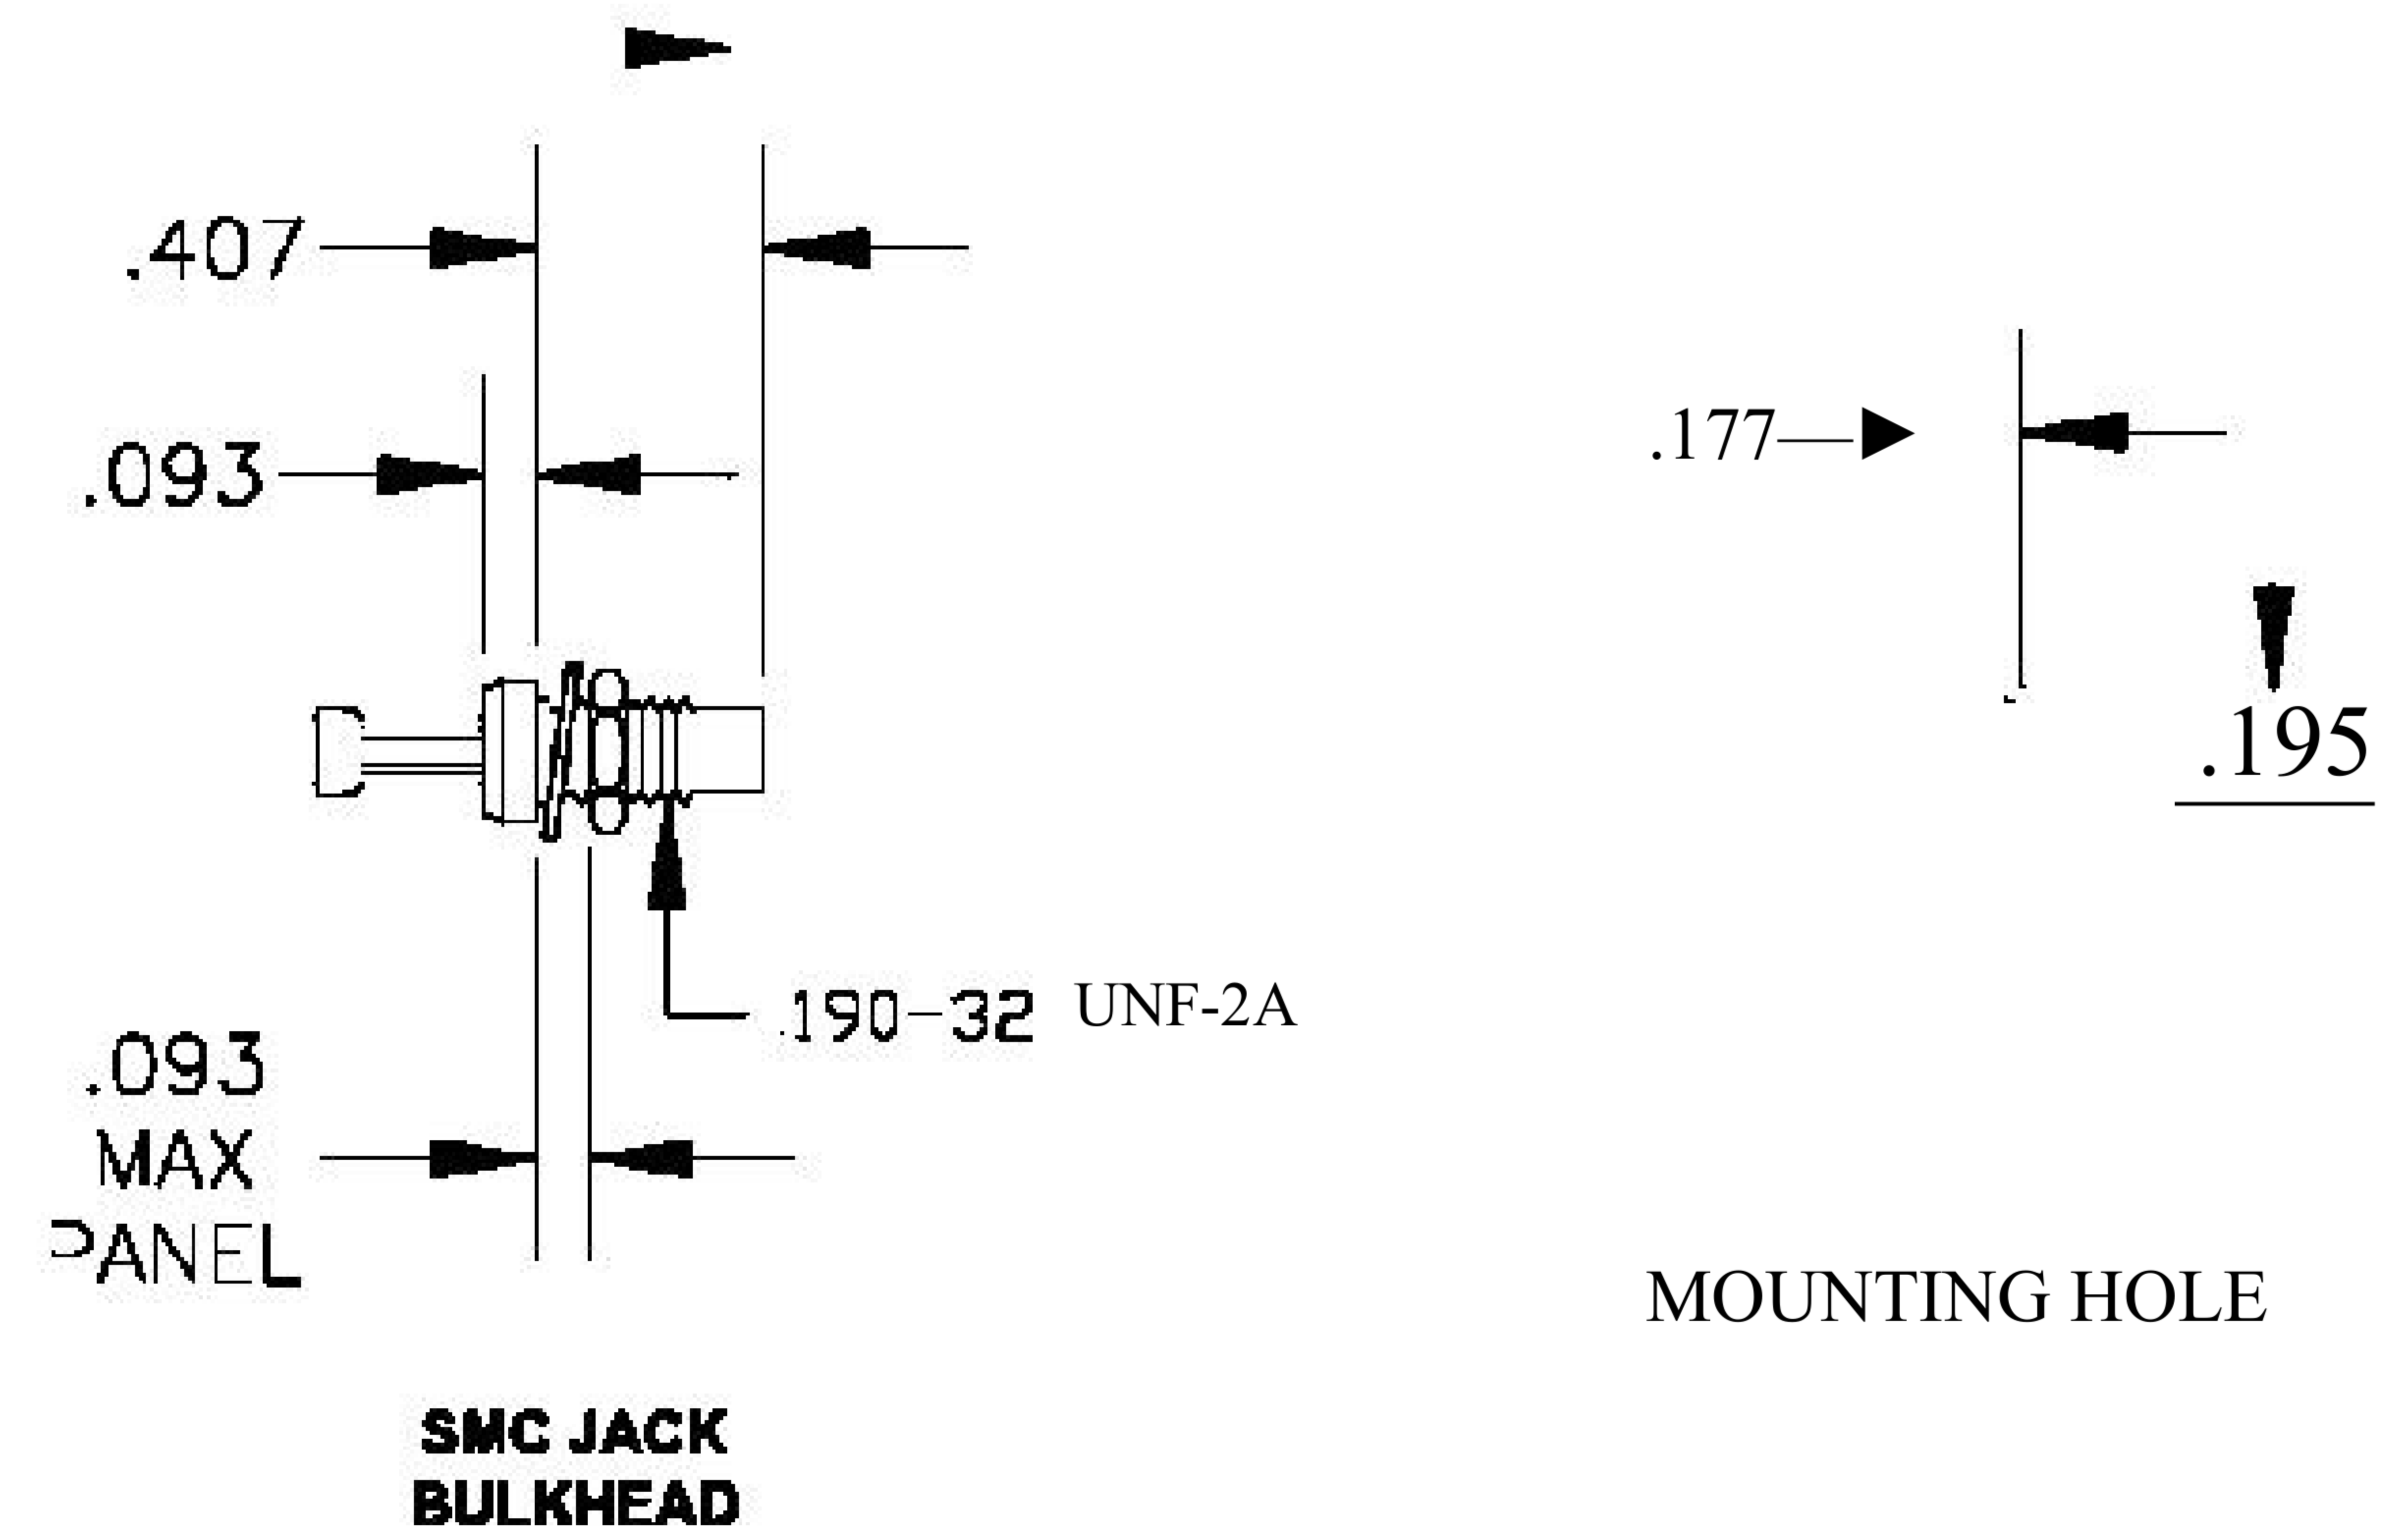

COMPONENTS	IMPEDANCE
SMC PLUG	50 OHM
SMC JACK BULKHEAD	50 OHM
RG188A/U	50 OHM

Standard Lengths	
■12	12"
-24	24 <sup>H</sup>
-36	36"
■48	48"
-60	60"
■XXX	Custom Length in inches

LENGTH MEASURED FROM  
CONTACT TO CONTACT

COAXIAL & FIBER OPTICS

DWG TITLE	ET31436	DES_	smc-plug-to-smc-jack-bulkhead-cable-12-inch-length-using-rg188-coax-ro hs-0031434
SIZE A   FSCM NO. 53919   CAD FILE 073102   SCALE N/A			127

RoHS  
Compliance  
Certified