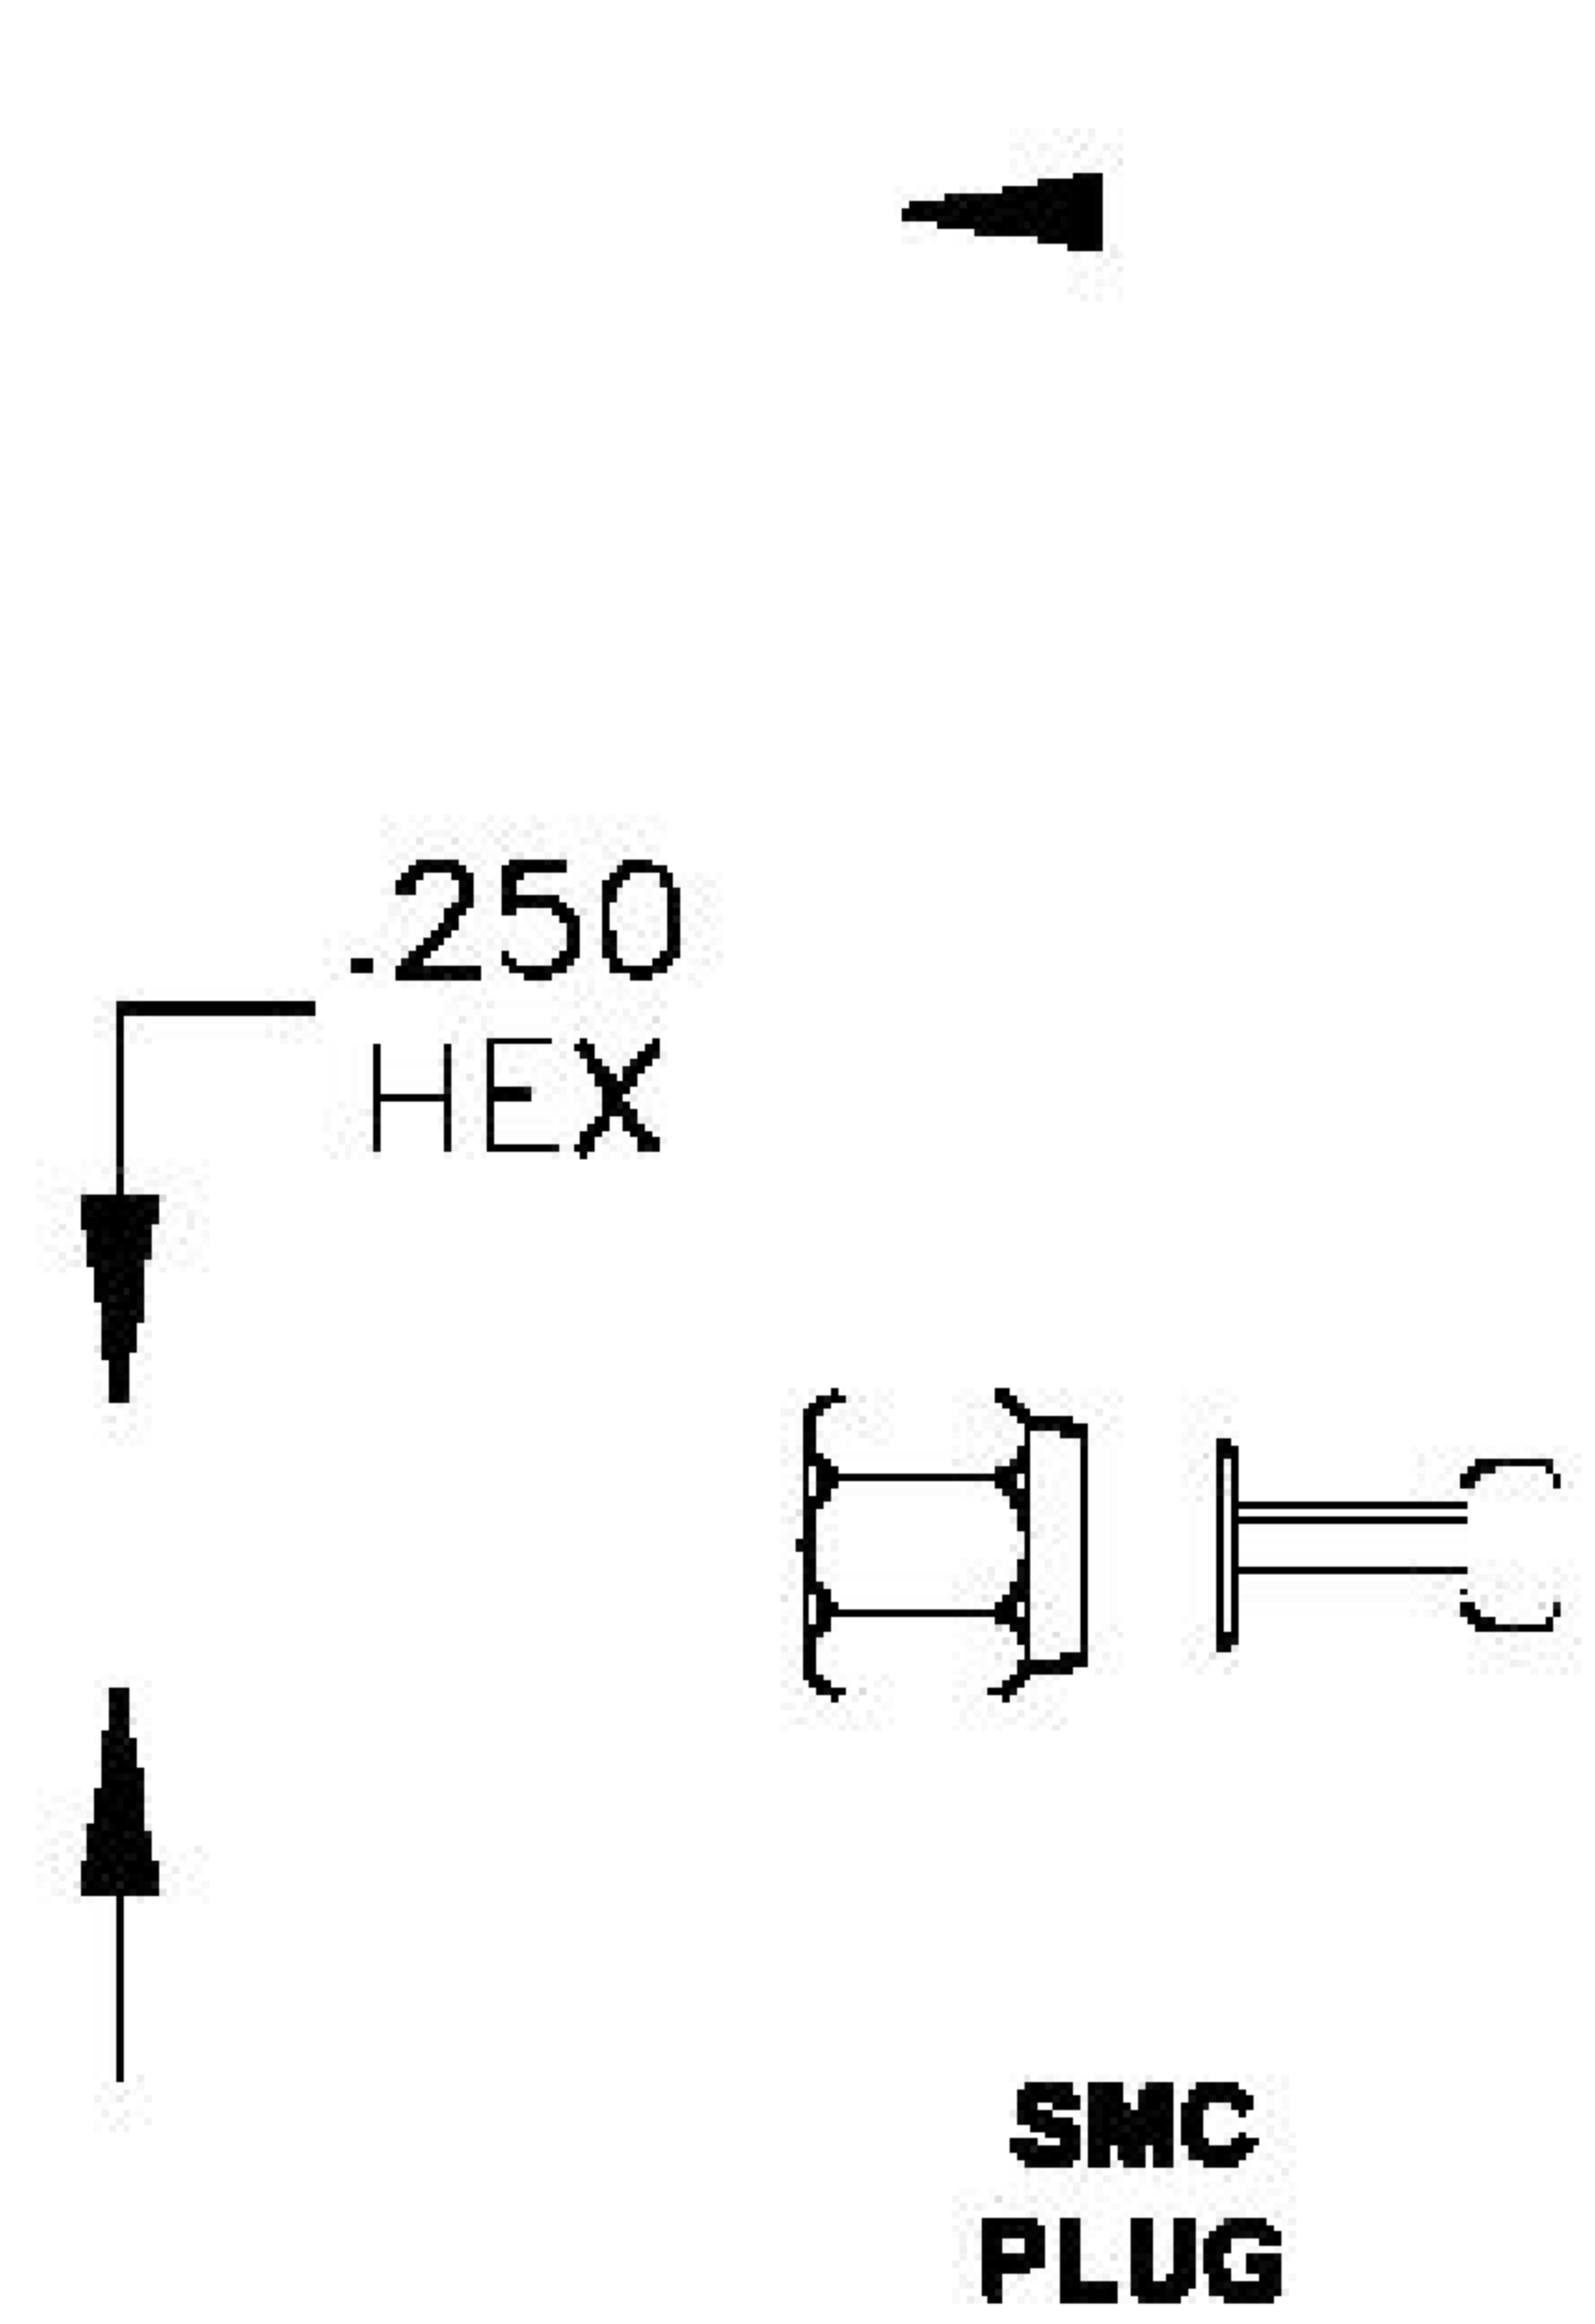

COMPONENTS	IMPEDANCE
SMC PLUG	50 OHM
SMC JACK BULKHEAD	50 OHM
RG188A/U	50 OHM

Standard Lengths	
■12	12"
-24	24 <sup>H</sup>
-36	36"
■48	48"
-60	60"
■XXX	Custom Length in inches

LENGTH MEASURED FROM  
CONTACT TO CONTACT

COAXIAL & FIBER OPTICS

DWG TITLE	ET31436	DES_	smc-plug-to-smc-jack-bulkhead-cable-12-inch-length-using-rg188-coax-ro hs-0031434
SIZE A   FSCM NO. 53919   CAD FILE 073102   SCALE N/A			127

RoHS  
Compliance  
Certified