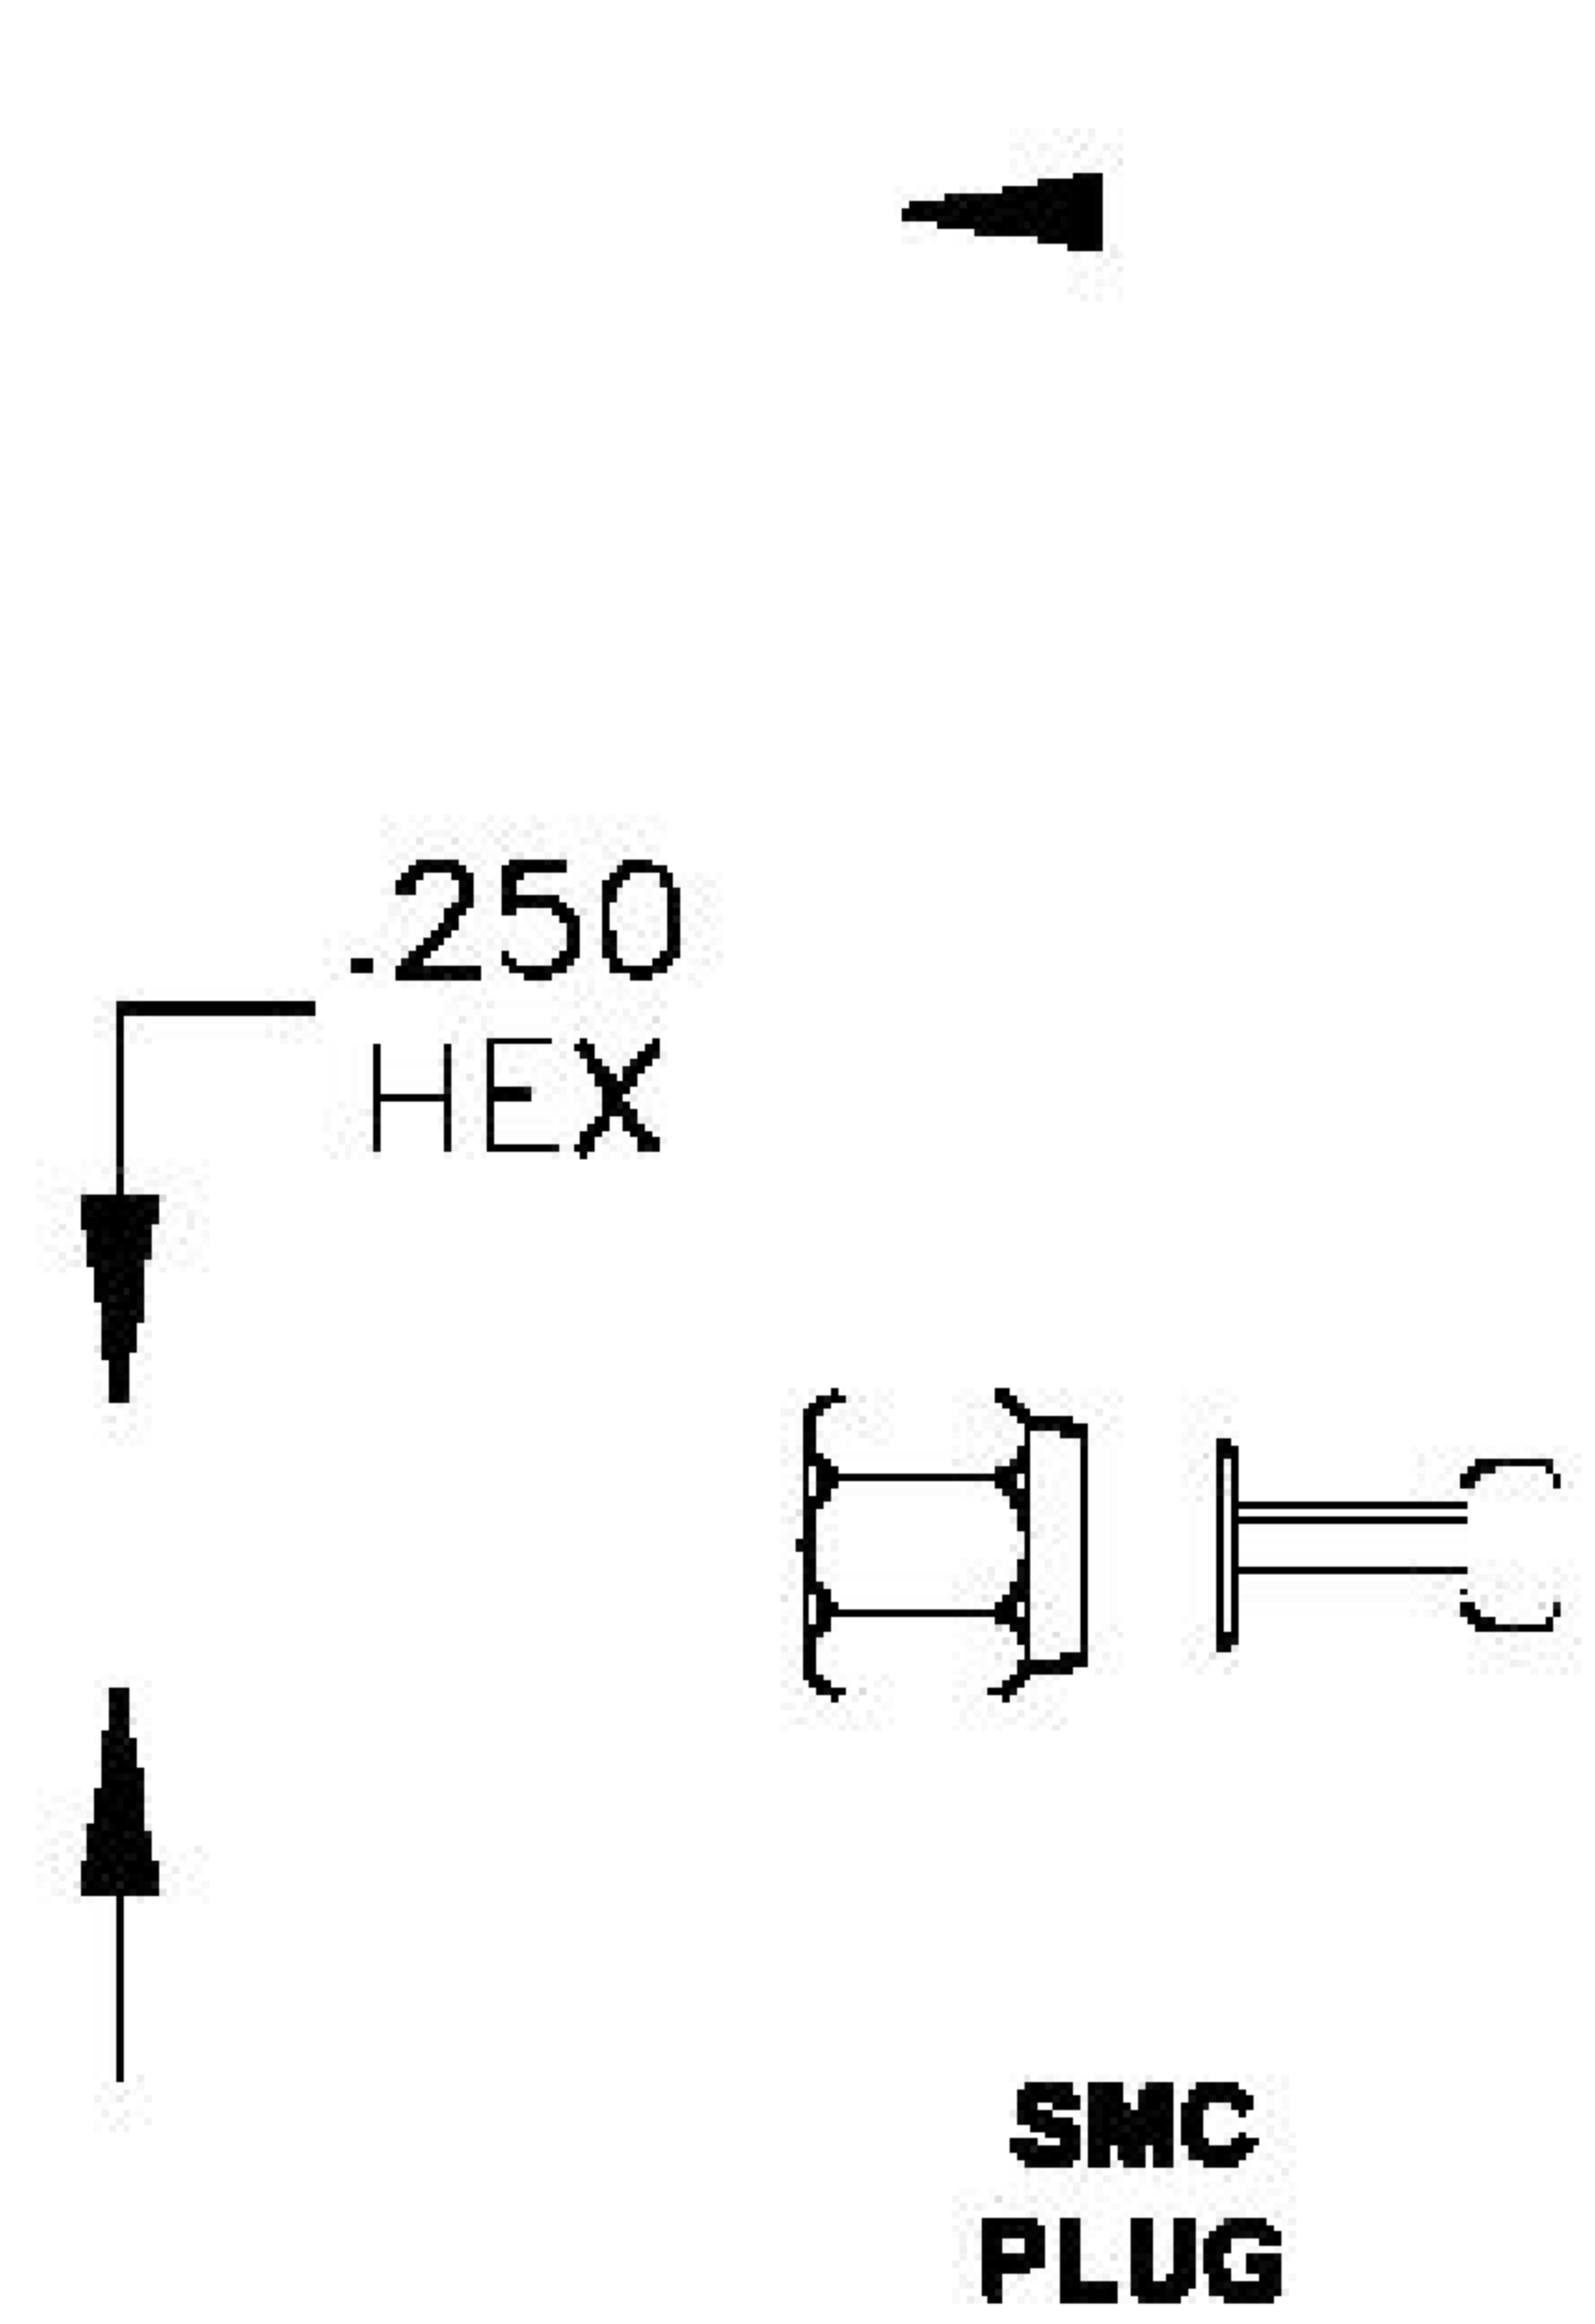

COMPONENTS	IMPEDANCE
SMC PLUG	50 OHM
SMC JACK BULKHEAD	50 OHM
RG188A/U	50 OHM

Standard Lengths	
■12	12"
-24	24 <sup>H</sup>
-36	36"
■48	48"
-60	60"
■XXX	Custom Length in inches

LENGTH MEASURED FROM  
CONTACT TO CONTACT

COAXIAL & FIBER OPTICS

DWG TITLE	ET31437	DES_	smc-plug-to-smc-jack-bulkhead-cable-12-inch-length-using-rg188-coax-ro hs-0031434
SIZE A   FSCM NO. 53919   CAD FILE 073102   SCALE N/A			127

RoHS  
Compliance  
Certified