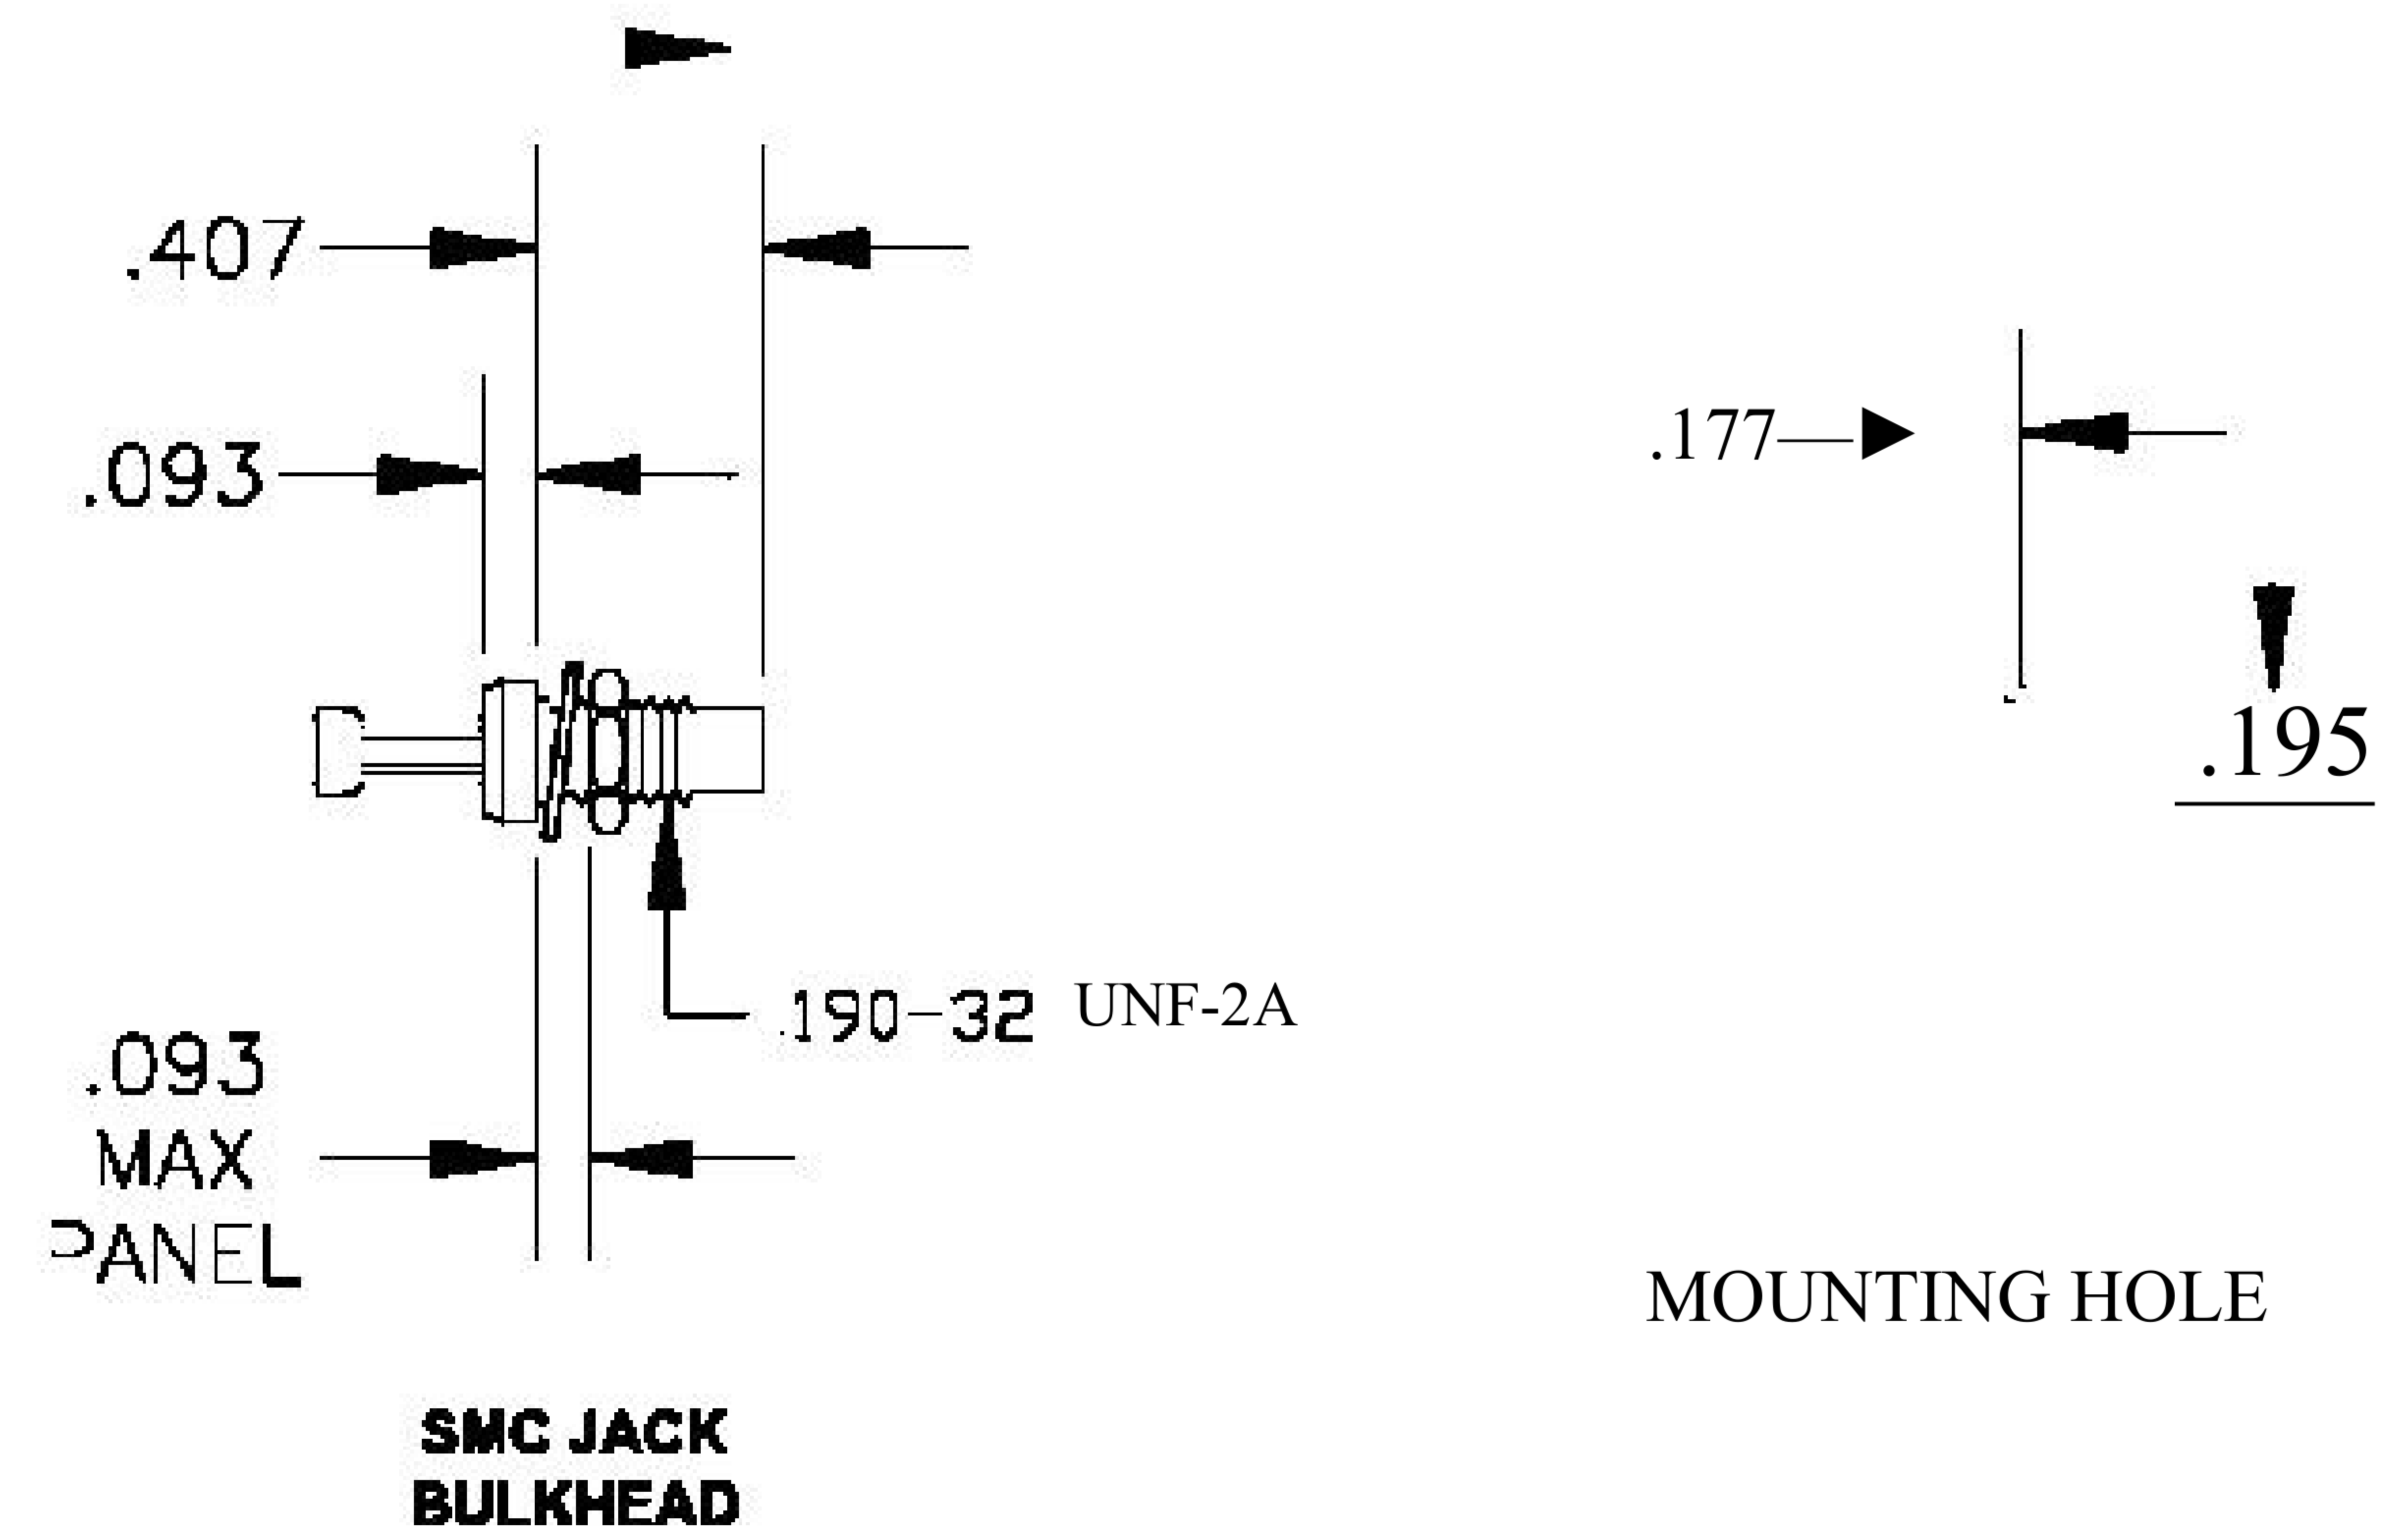

COMPONENTS	IMPEDANCE
SMC PLUG	50 OHM
SMC JACK BULKHEAD	50 OHM
RG188A/U	50 OHM

Standard Lengths	
■12	12"
-24	24 <sup>H</sup>
-36	36"
■48	48"
-60	60"
■XXX	Custom Length in inches

LENGTH MEASURED FROM  
CONTACT TO CONTACT

COAXIAL & FIBER OPTICS

DWG TITLE	ET31437	DES_	smc-plug-to-smc-jack-bulkhead-cable-12-inch-length-using-rg188-coax-ro hs-0031434
SIZE A   FSCM NO. 53919   CAD FILE 073102   SCALE N/A			127

RoHS  
Compliance  
Certified