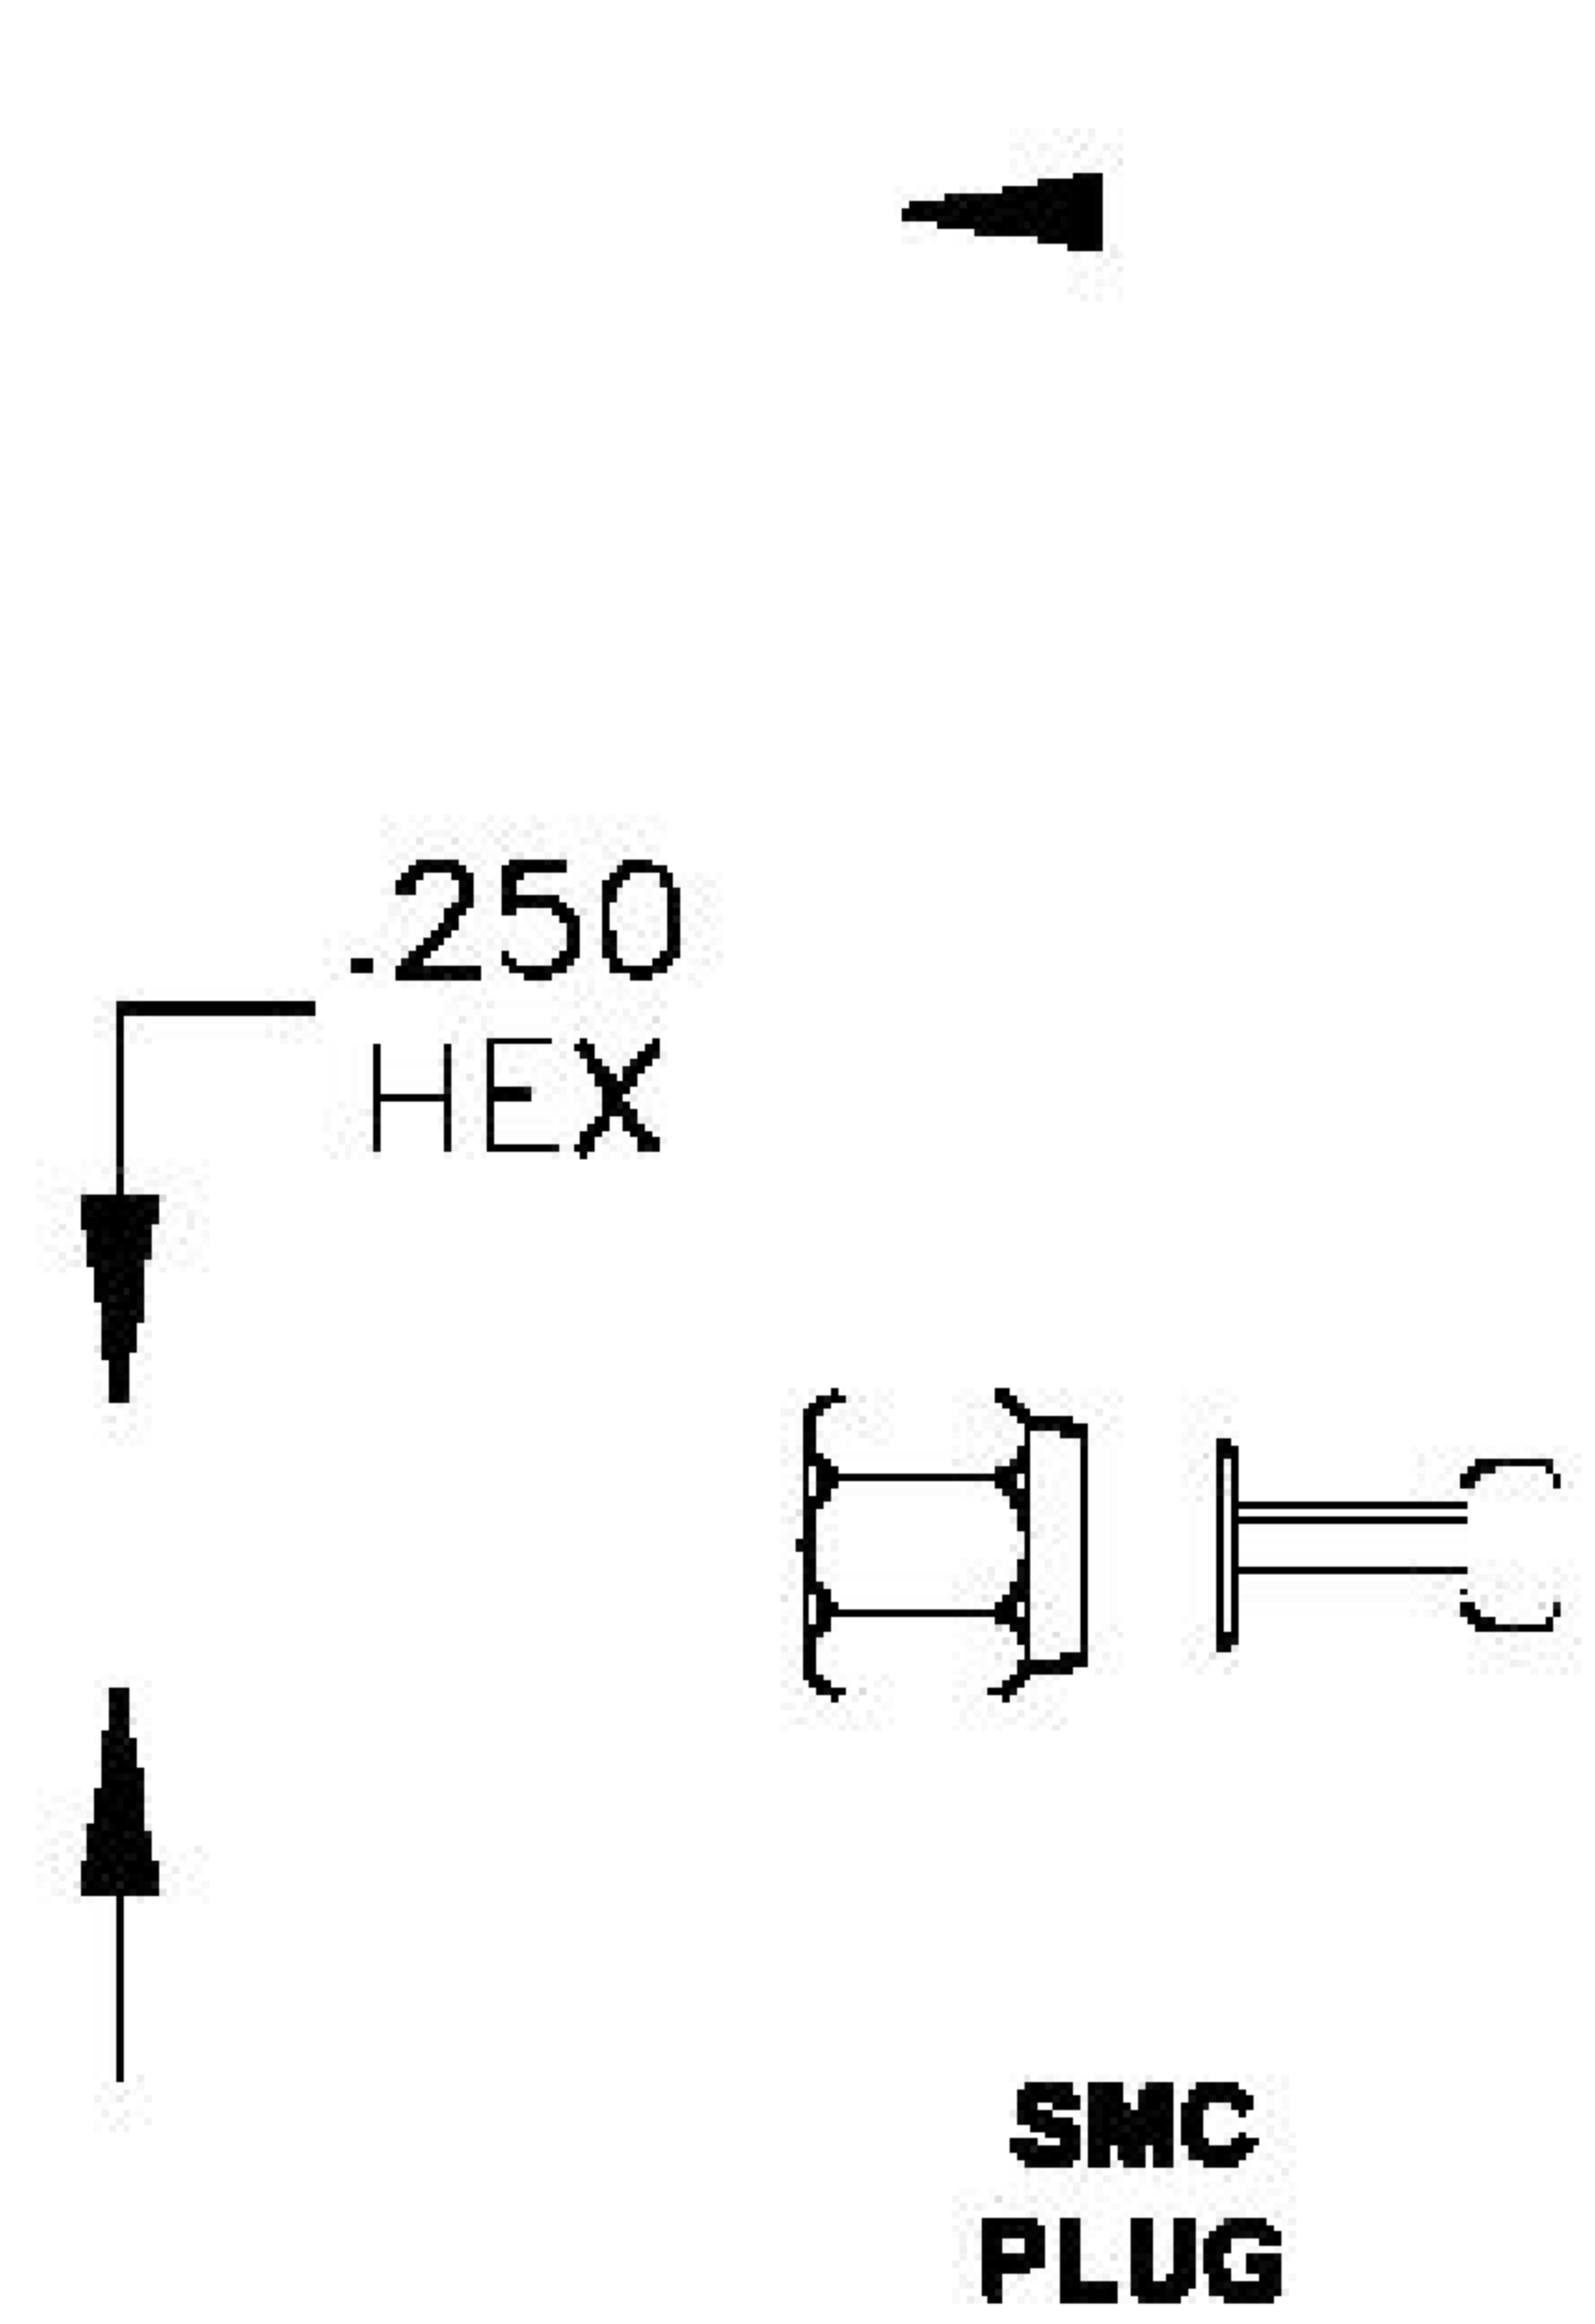

COMPONENTS	IMPEDANCE
SMC PLUG	50 OHM
SMC JACK BULKHEAD	50 OHM
RG188A/U	50 OHM

Standard Lengths	
■12	12"
-24	24 ^H
-36	36"
■48	48"
-60	60"
■XXX	Custom Length in inches

LENGTH MEASURED FROM
CONTACT TO CONTACT

DWG TITLE	ET31438	DES_	smc-plug-to-smc-jack-bulkhead-cable-12-inch-length-using-rg188-coax-ro hs-0031434
-----------	---------	------	--

SIZE A | FSCM NO. 53919 | CAD FILE 073102 | SCALE N/A | 127

NOTES: