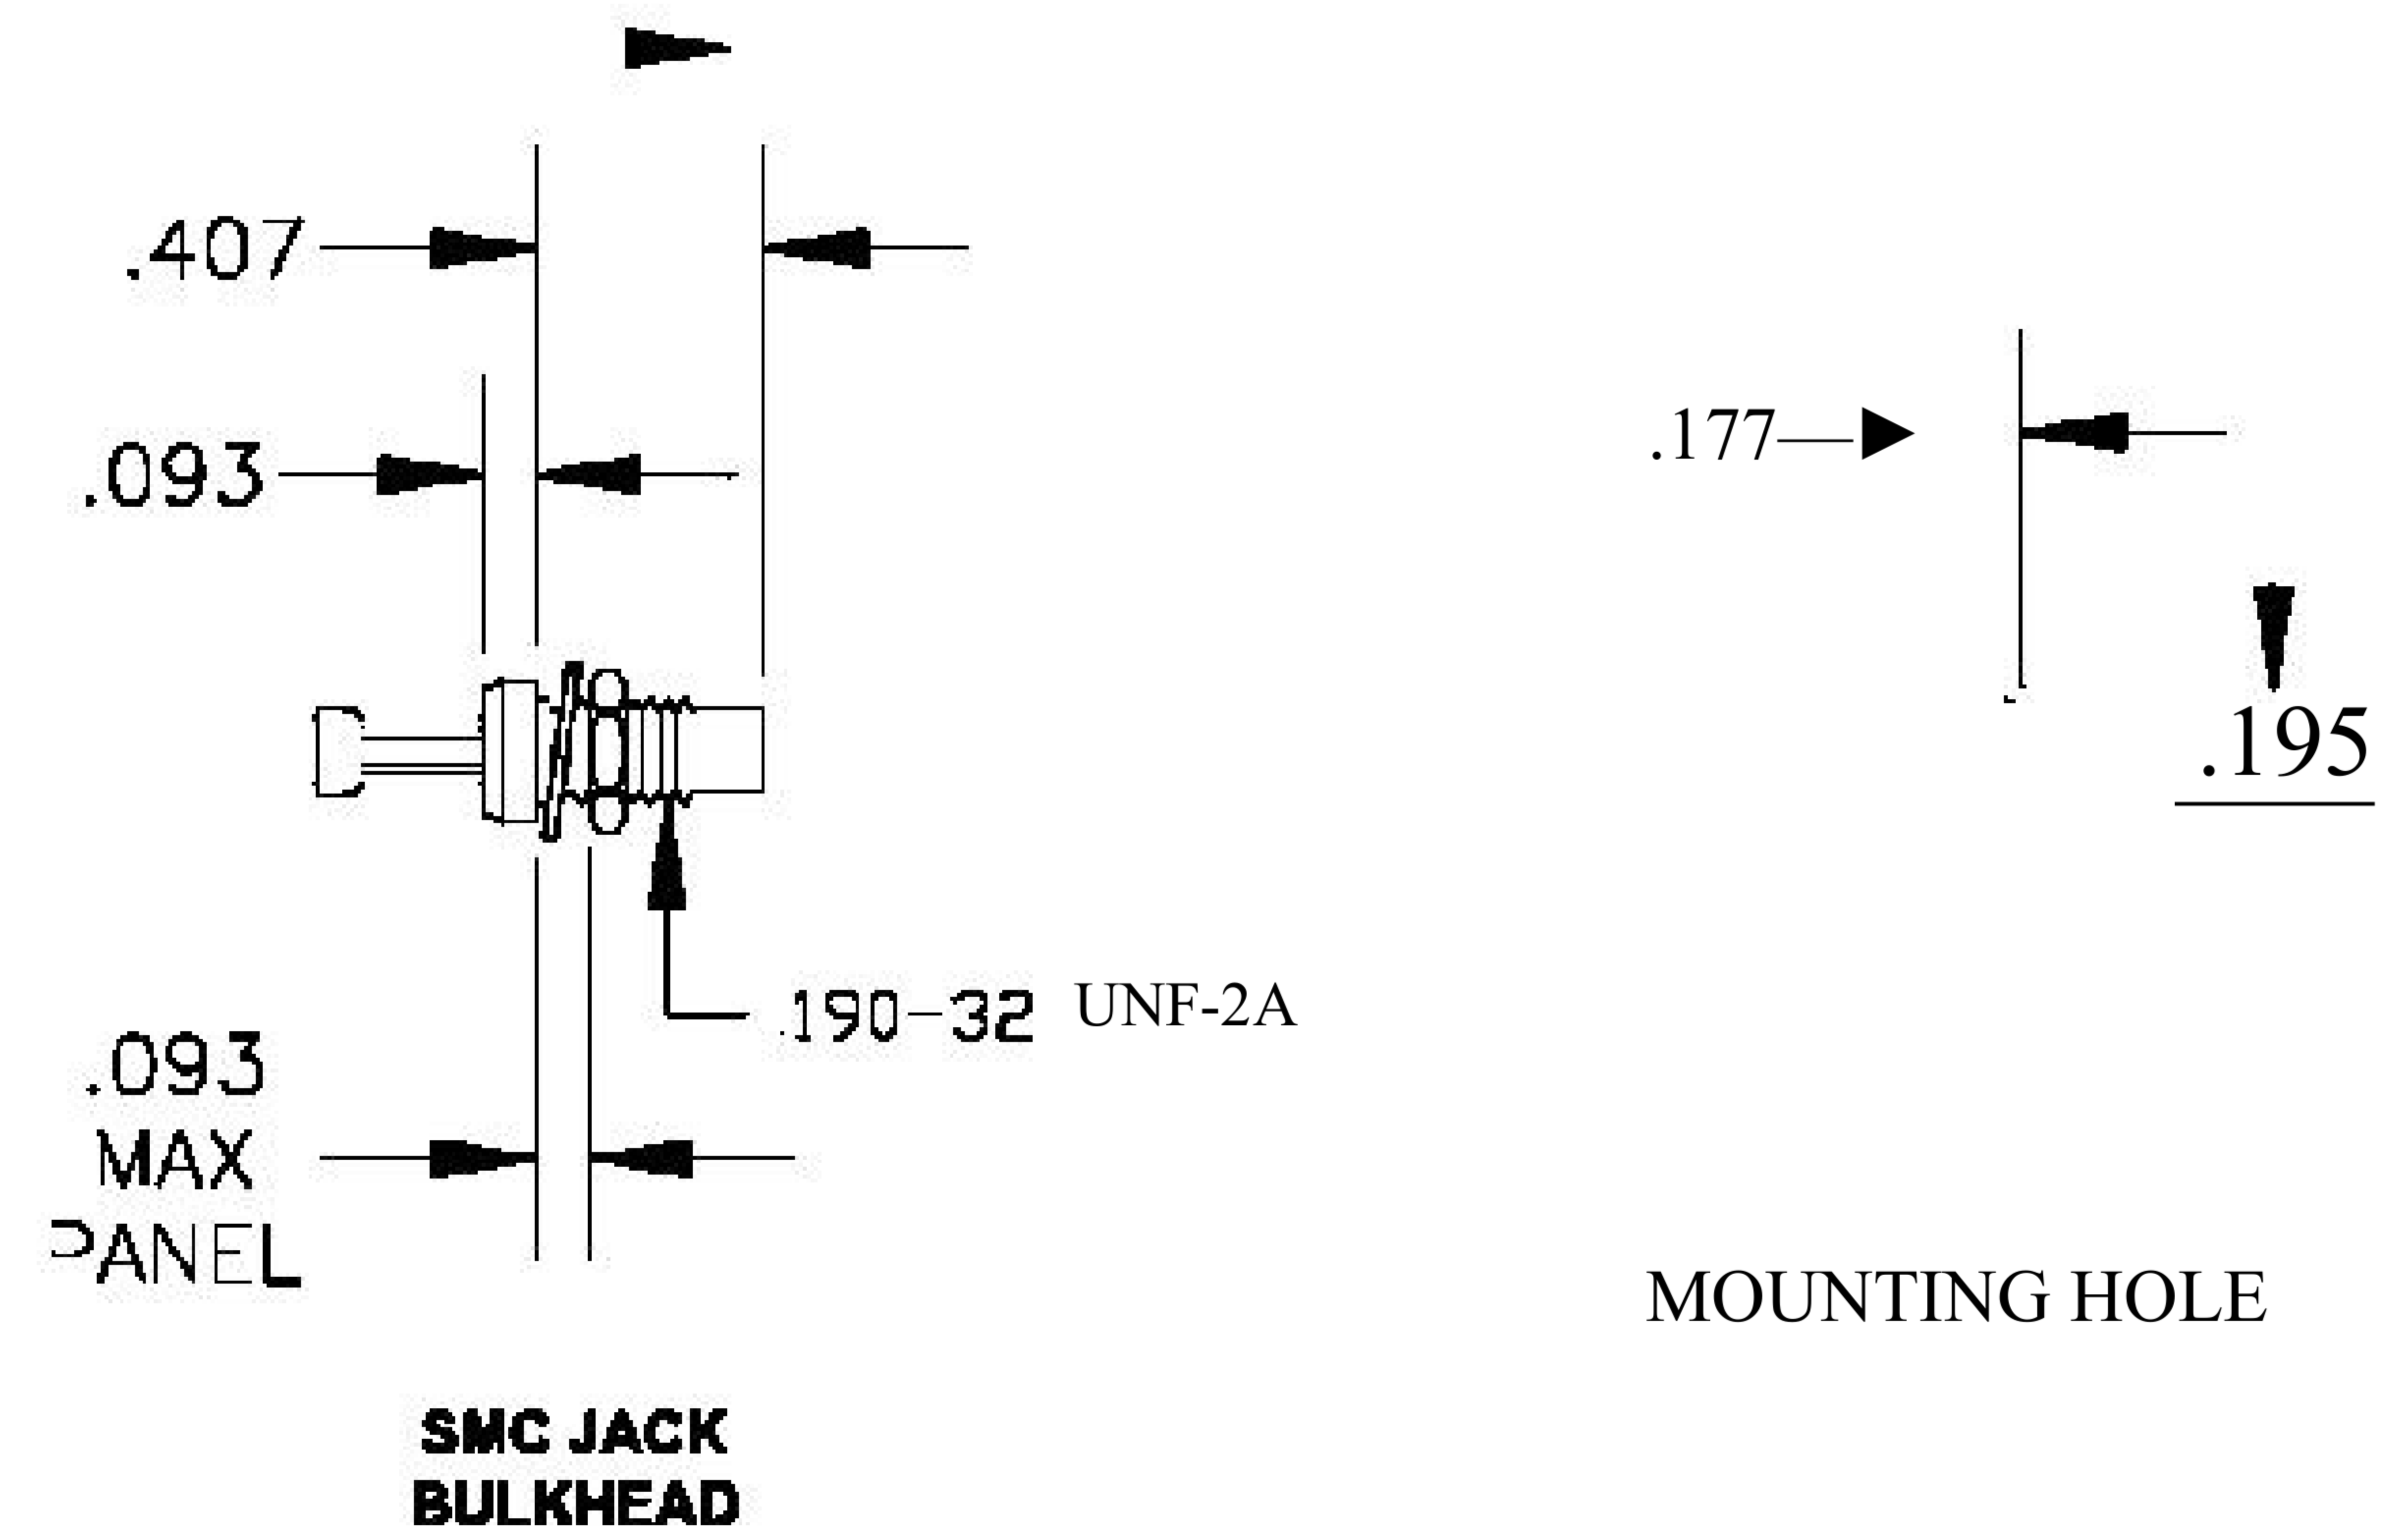

COMPONENTS	IMPEDANCE
SMC PLUG	50 OHM
SMC JACK BULKHEAD	50 OHM
RG188A/U	50 OHM

Standard Lengths	
■12	12"
-24	24 ^H
-36	36"
■48	48"
-60	60"
■XXX	Custom Length in inches

LENGTH MEASURED FROM
CONTACT TO CONTACT

DWG TITLE	ET31438	DES_	smc-plug-to-smc-jack-bulkhead-cable-12-inch-length-using-rg188-coax-ro hs-0031434
-----------	---------	------	--

SIZE A | FSCM NO. 53919 | CAD FILE 073102 | SCALE N/A | 127

NOTES: