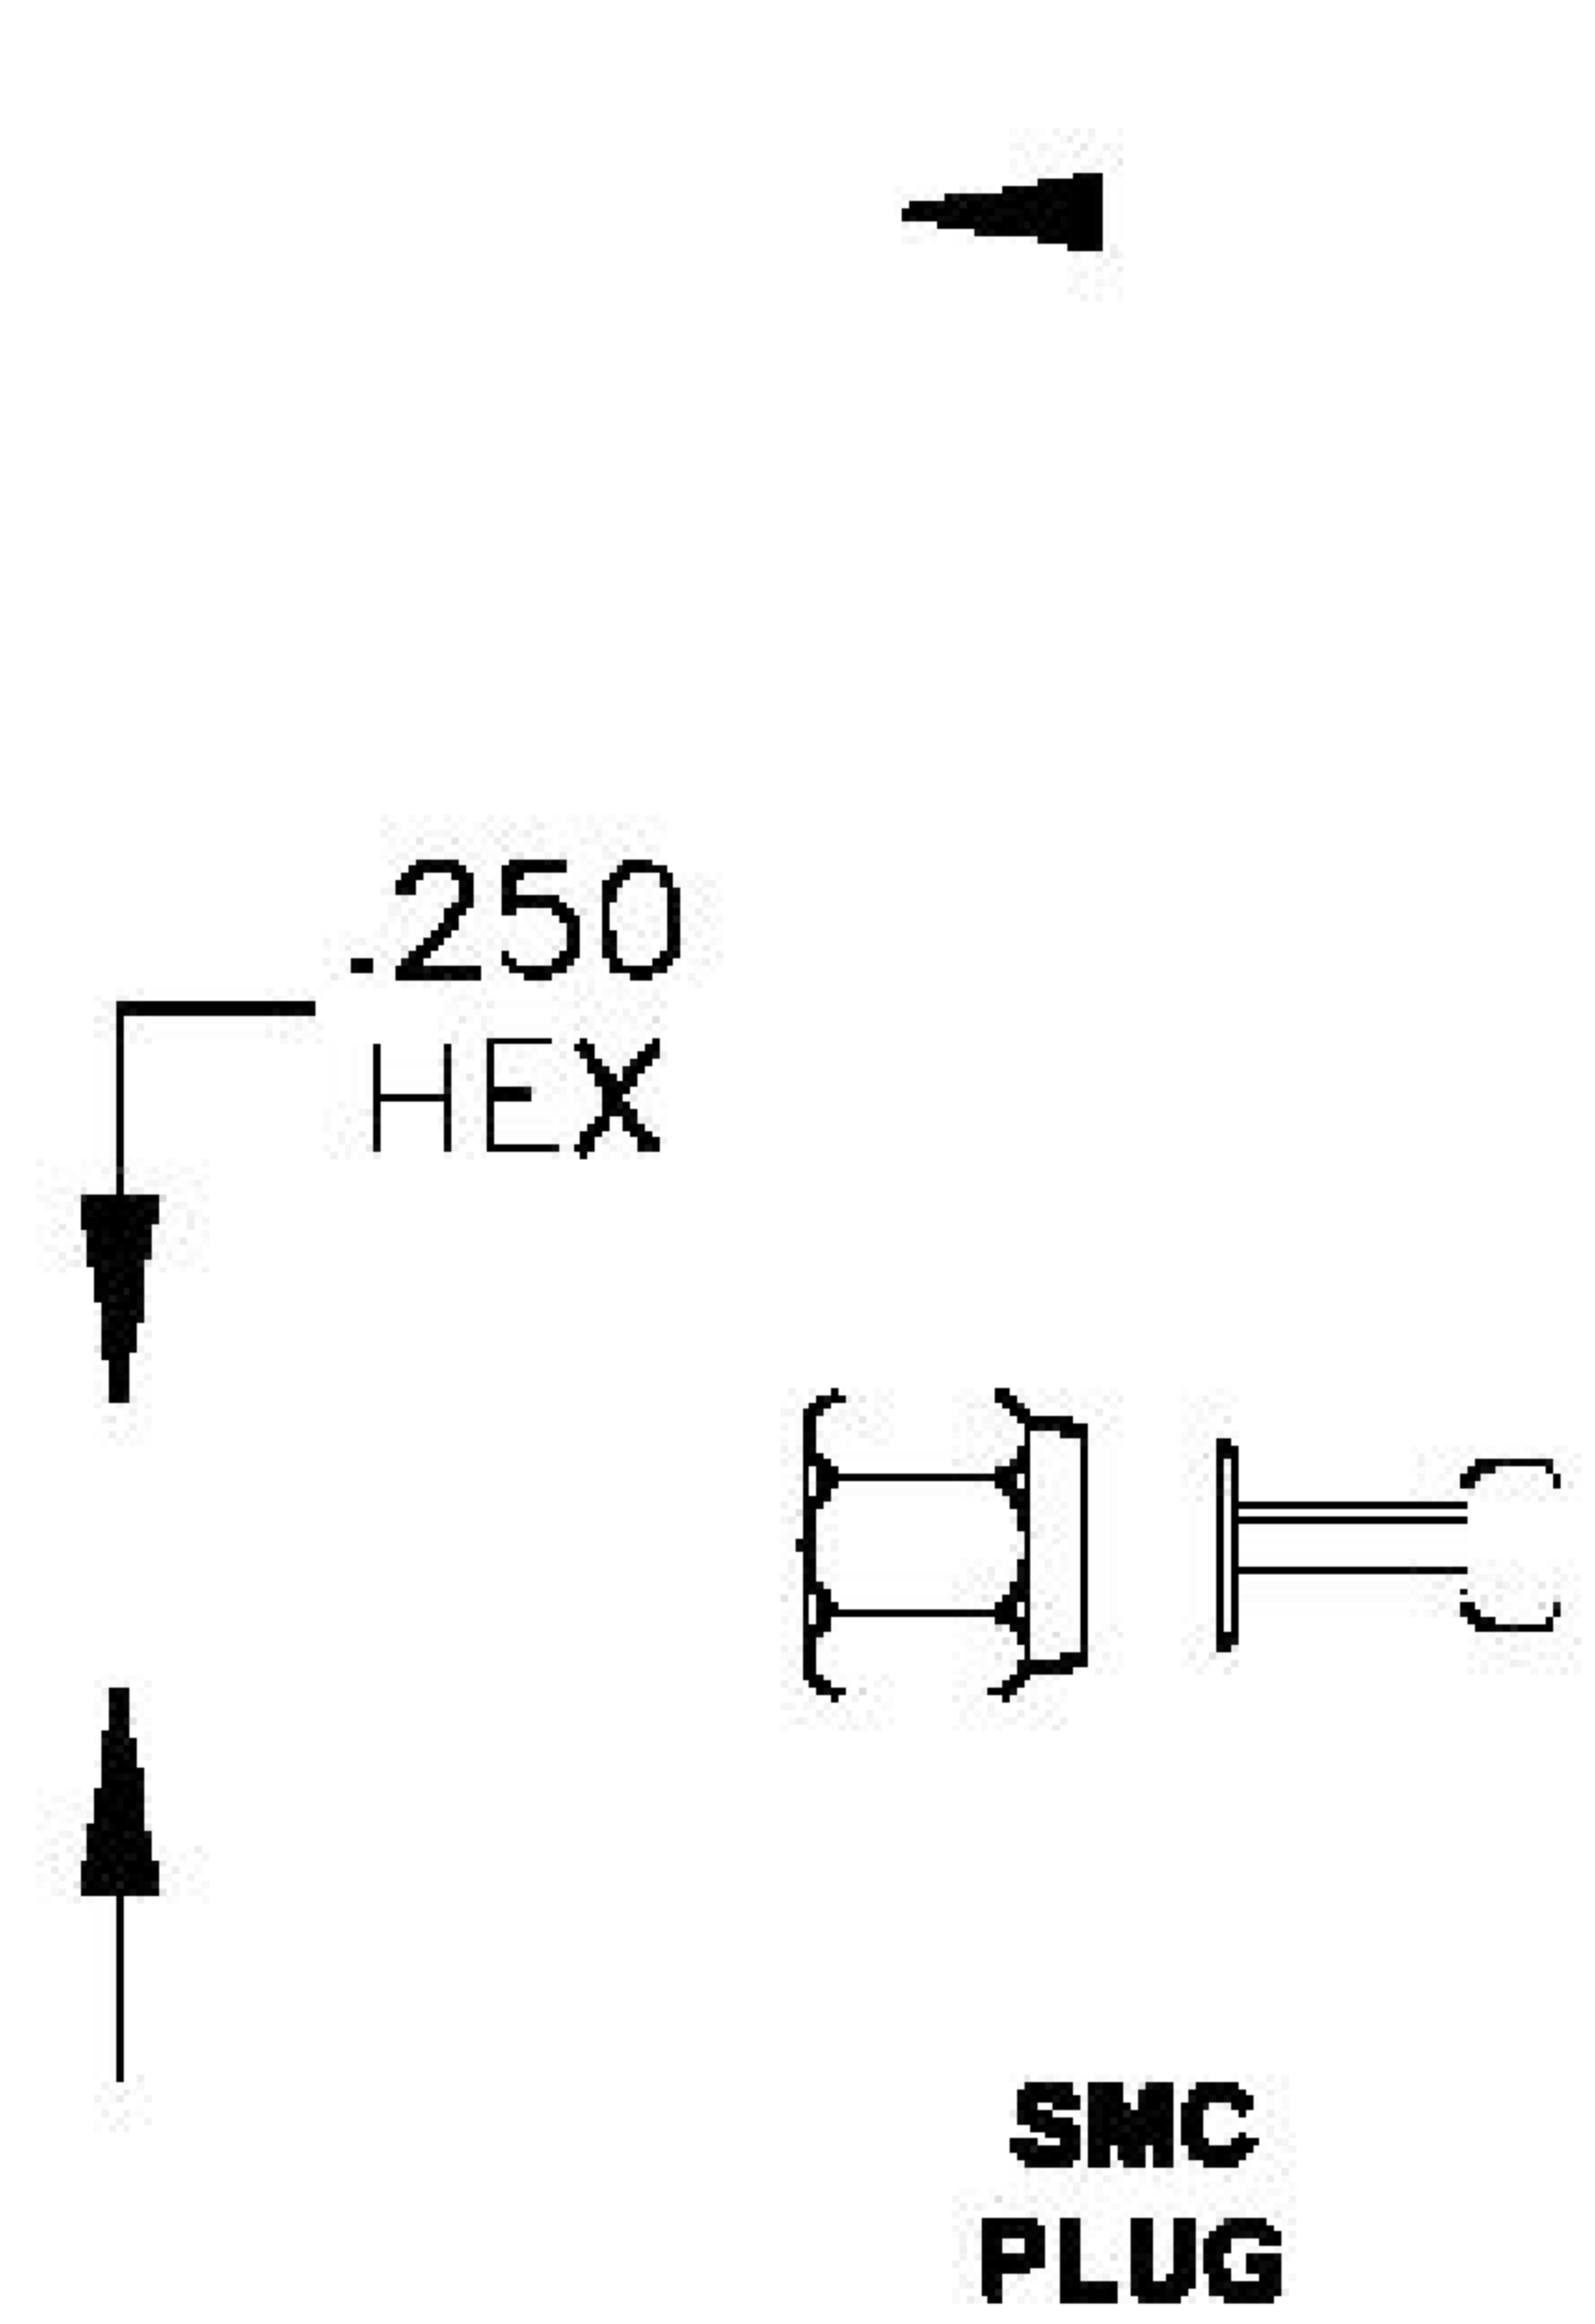

COMPONENTS	IMPEDANCE
SMC PLUG	50 OHM
SMC JACK BULKHEAD	50 OHM
RG188A/U	50 OHM

Standard Lengths	
■12	12"
-24	24 <sup>H</sup>
-36	36"
■48	48"
-60	60"
■XXX	Custom Length in inches

LENGTH MEASURED FROM  
CONTACT TO CONTACT

COAXIAL & FIBER OPTICS

DWG TITLE	ET31439	DES_	smc-plug-to-smc-jack-bulkhead-cable-12-inch-length-using-rg188-coax-ro hs-0031434
-----------	---------	------	--------------------------------------------------------------------------------------

SIZE A | FSCM NO. 53919 | CAD FILE 073102 | SCALE N/A | 127

RoHS  
Compliance  
Certified

NOTES:

- UNLESS OTHERWISE SPECIFIED ALL DIMENSIONS ARE NOMINAL.
- ALL SPECIFICATIONS ARE SUBJECT TO CHANGE WITHOUT NOTICE AT ANY TIME.