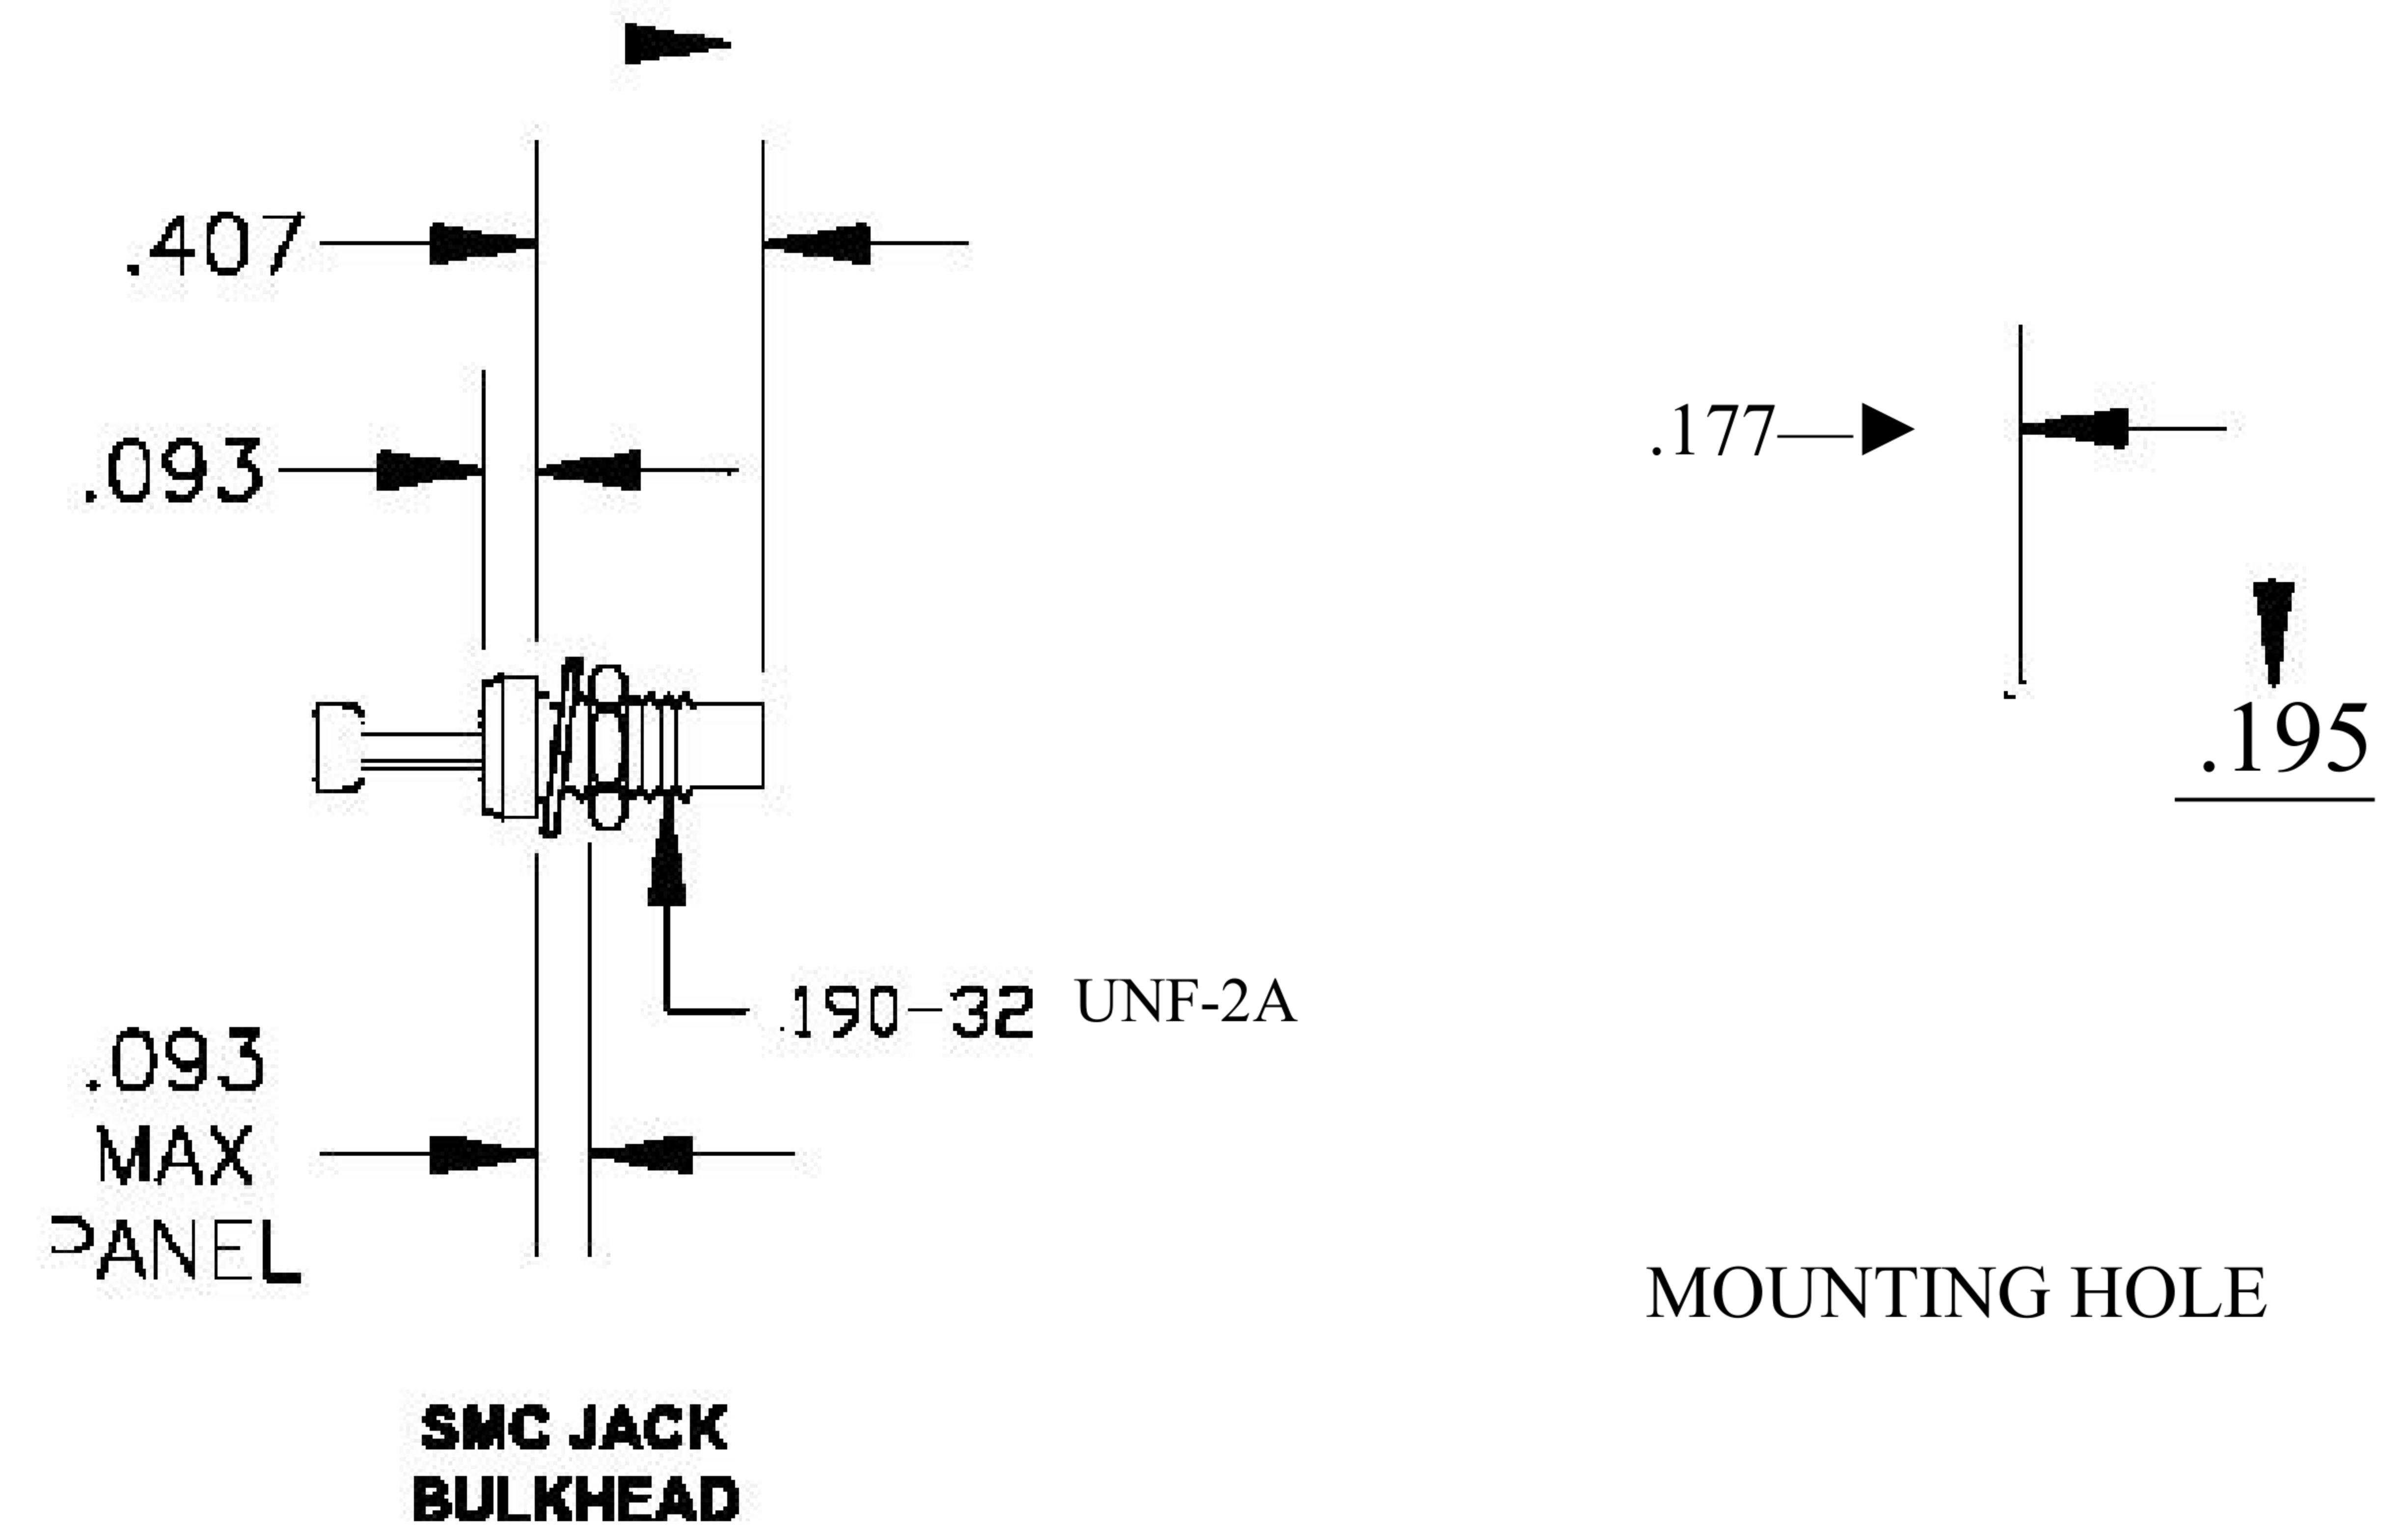

COMPONENTS	IMPEDANCE
SMC PLUG	50 OHM
SMC JACK BULKHEAD	50 OHM
RG188A/U	50 OHM

Standard Lengths	
■12	12"
-24	24 <sup>H</sup>
-36	36"
■48	48"
-60	60"
■XXX	Custom Length in inches

LENGTH MEASURED FROM  
CONTACT TO CONTACT

COAXIAL & FIBER OPTICS

DWG TITLE	ET31439	DES_	smc-plug-to-smc-jack-bulkhead-cable-12-inch-length-using-rg188-coax-ro hs-0031434
-----------	---------	------	--------------------------------------------------------------------------------------