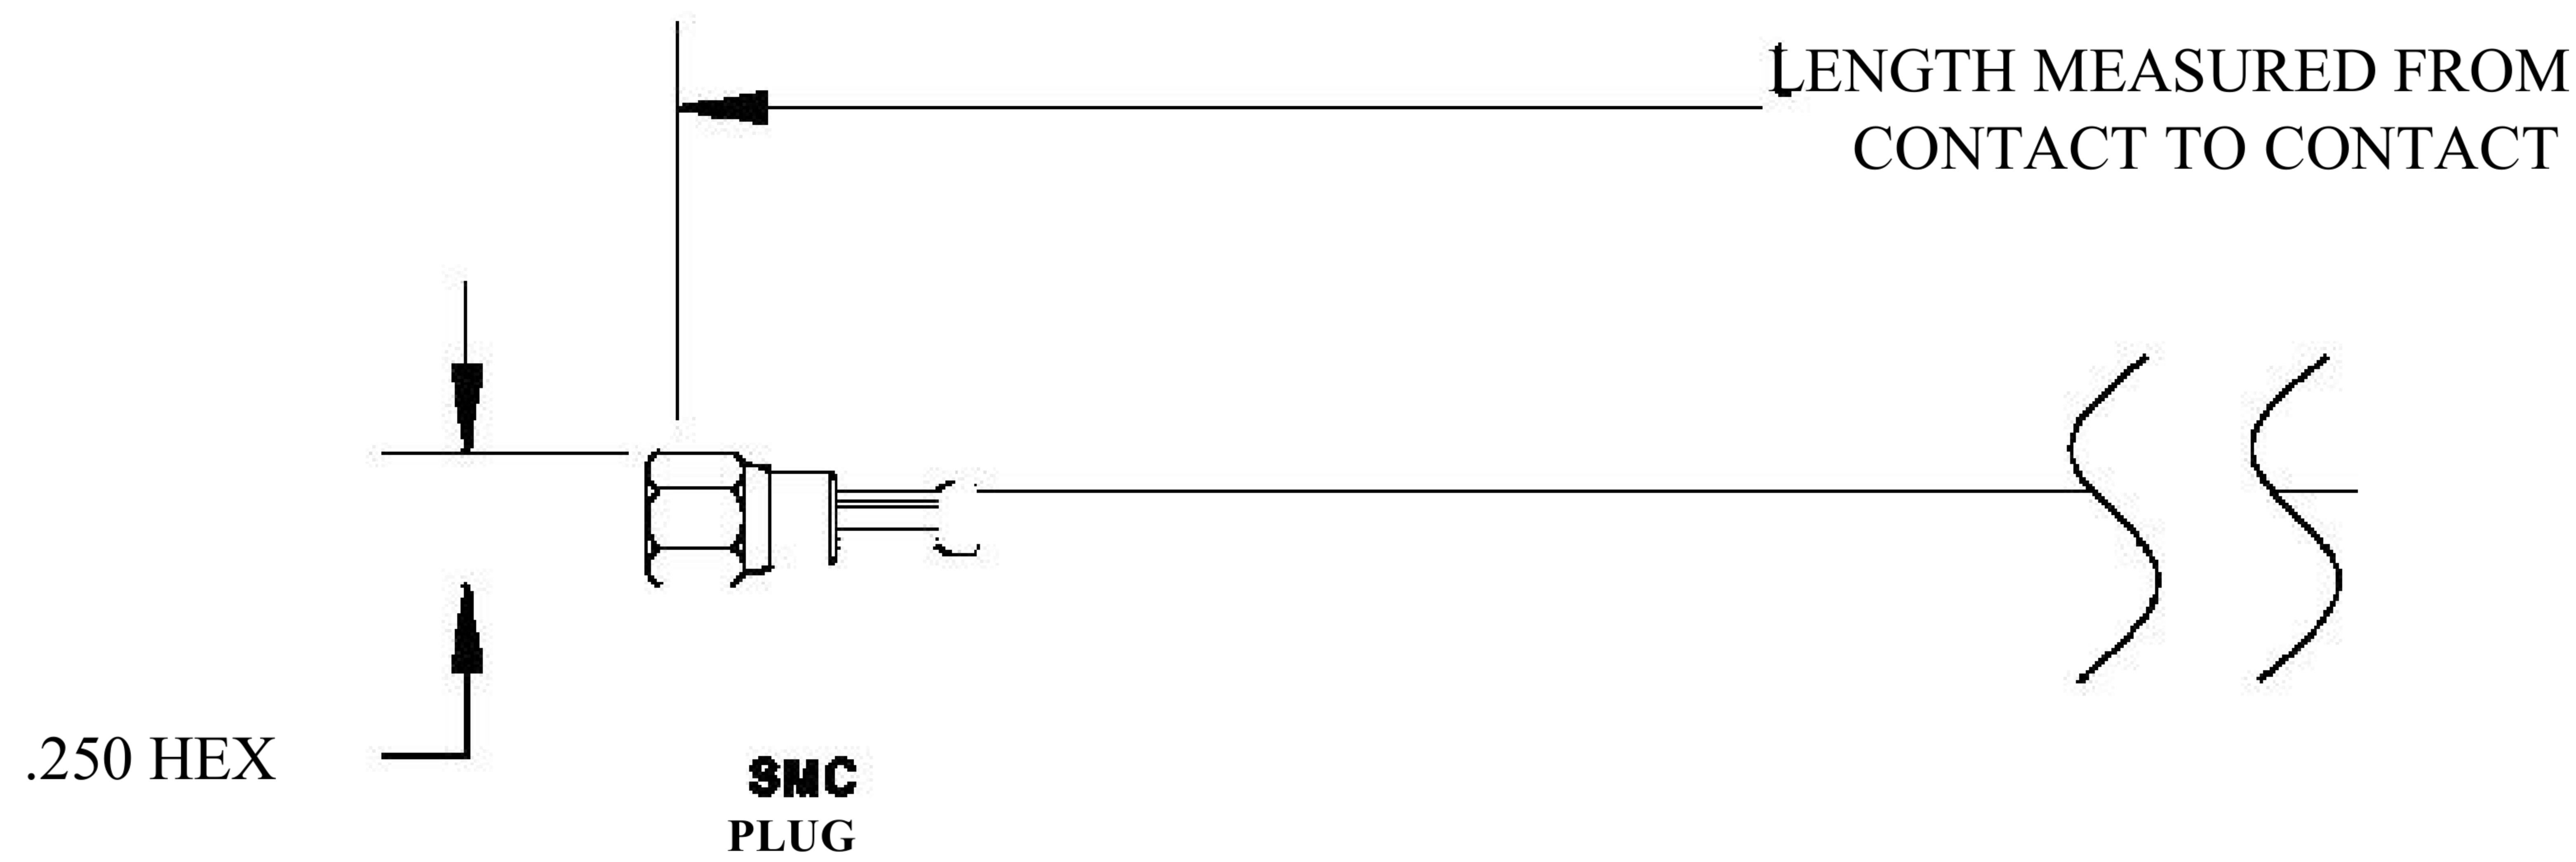

COMPONENTS	IMPEDANCE
SMC PLUG	50 OHM
SMC PLUG RIGHT ANGLE	50 OHM
RG188-DS	50 OHM

Standard Lengths	
■12	12"
-24	24"
-36	36"
■48	48"
-60	60"
■XXX	Custom Length in inches

8th Floor, Building 1, Yongfu Science and Technology Center Industrial Park, Nanzha District 5, Humen, 523900, Dongguan, Guangdong, China.

Website: [www.ebeestock.com](http://www.ebeestock.com)

Email: [sales@ebeestock.com](mailto:sales@ebeestock.com)

**COAXIAL & FIBER OPTICS**

DWG TITLE	ET31522	DES_	smc-plug-to-smc-plug-right-angle-cable-12-inch-length-using-rg188-ds-c oax-rohs-0031518
-----------	---------	------	--

SIZE A | **FSCM NO. 53919** | CAD FILE 073102 | SCALE N/A | 127

**NOTES:**

- UNLESS OTHERWISE SPECIFIED ALL DIMENSIONS ARE NOMINAL.
- ALL SPECIFICATIONS ARE SUBJECT TO CHANGE WITHOUT NOTICE AT ANY TIME.