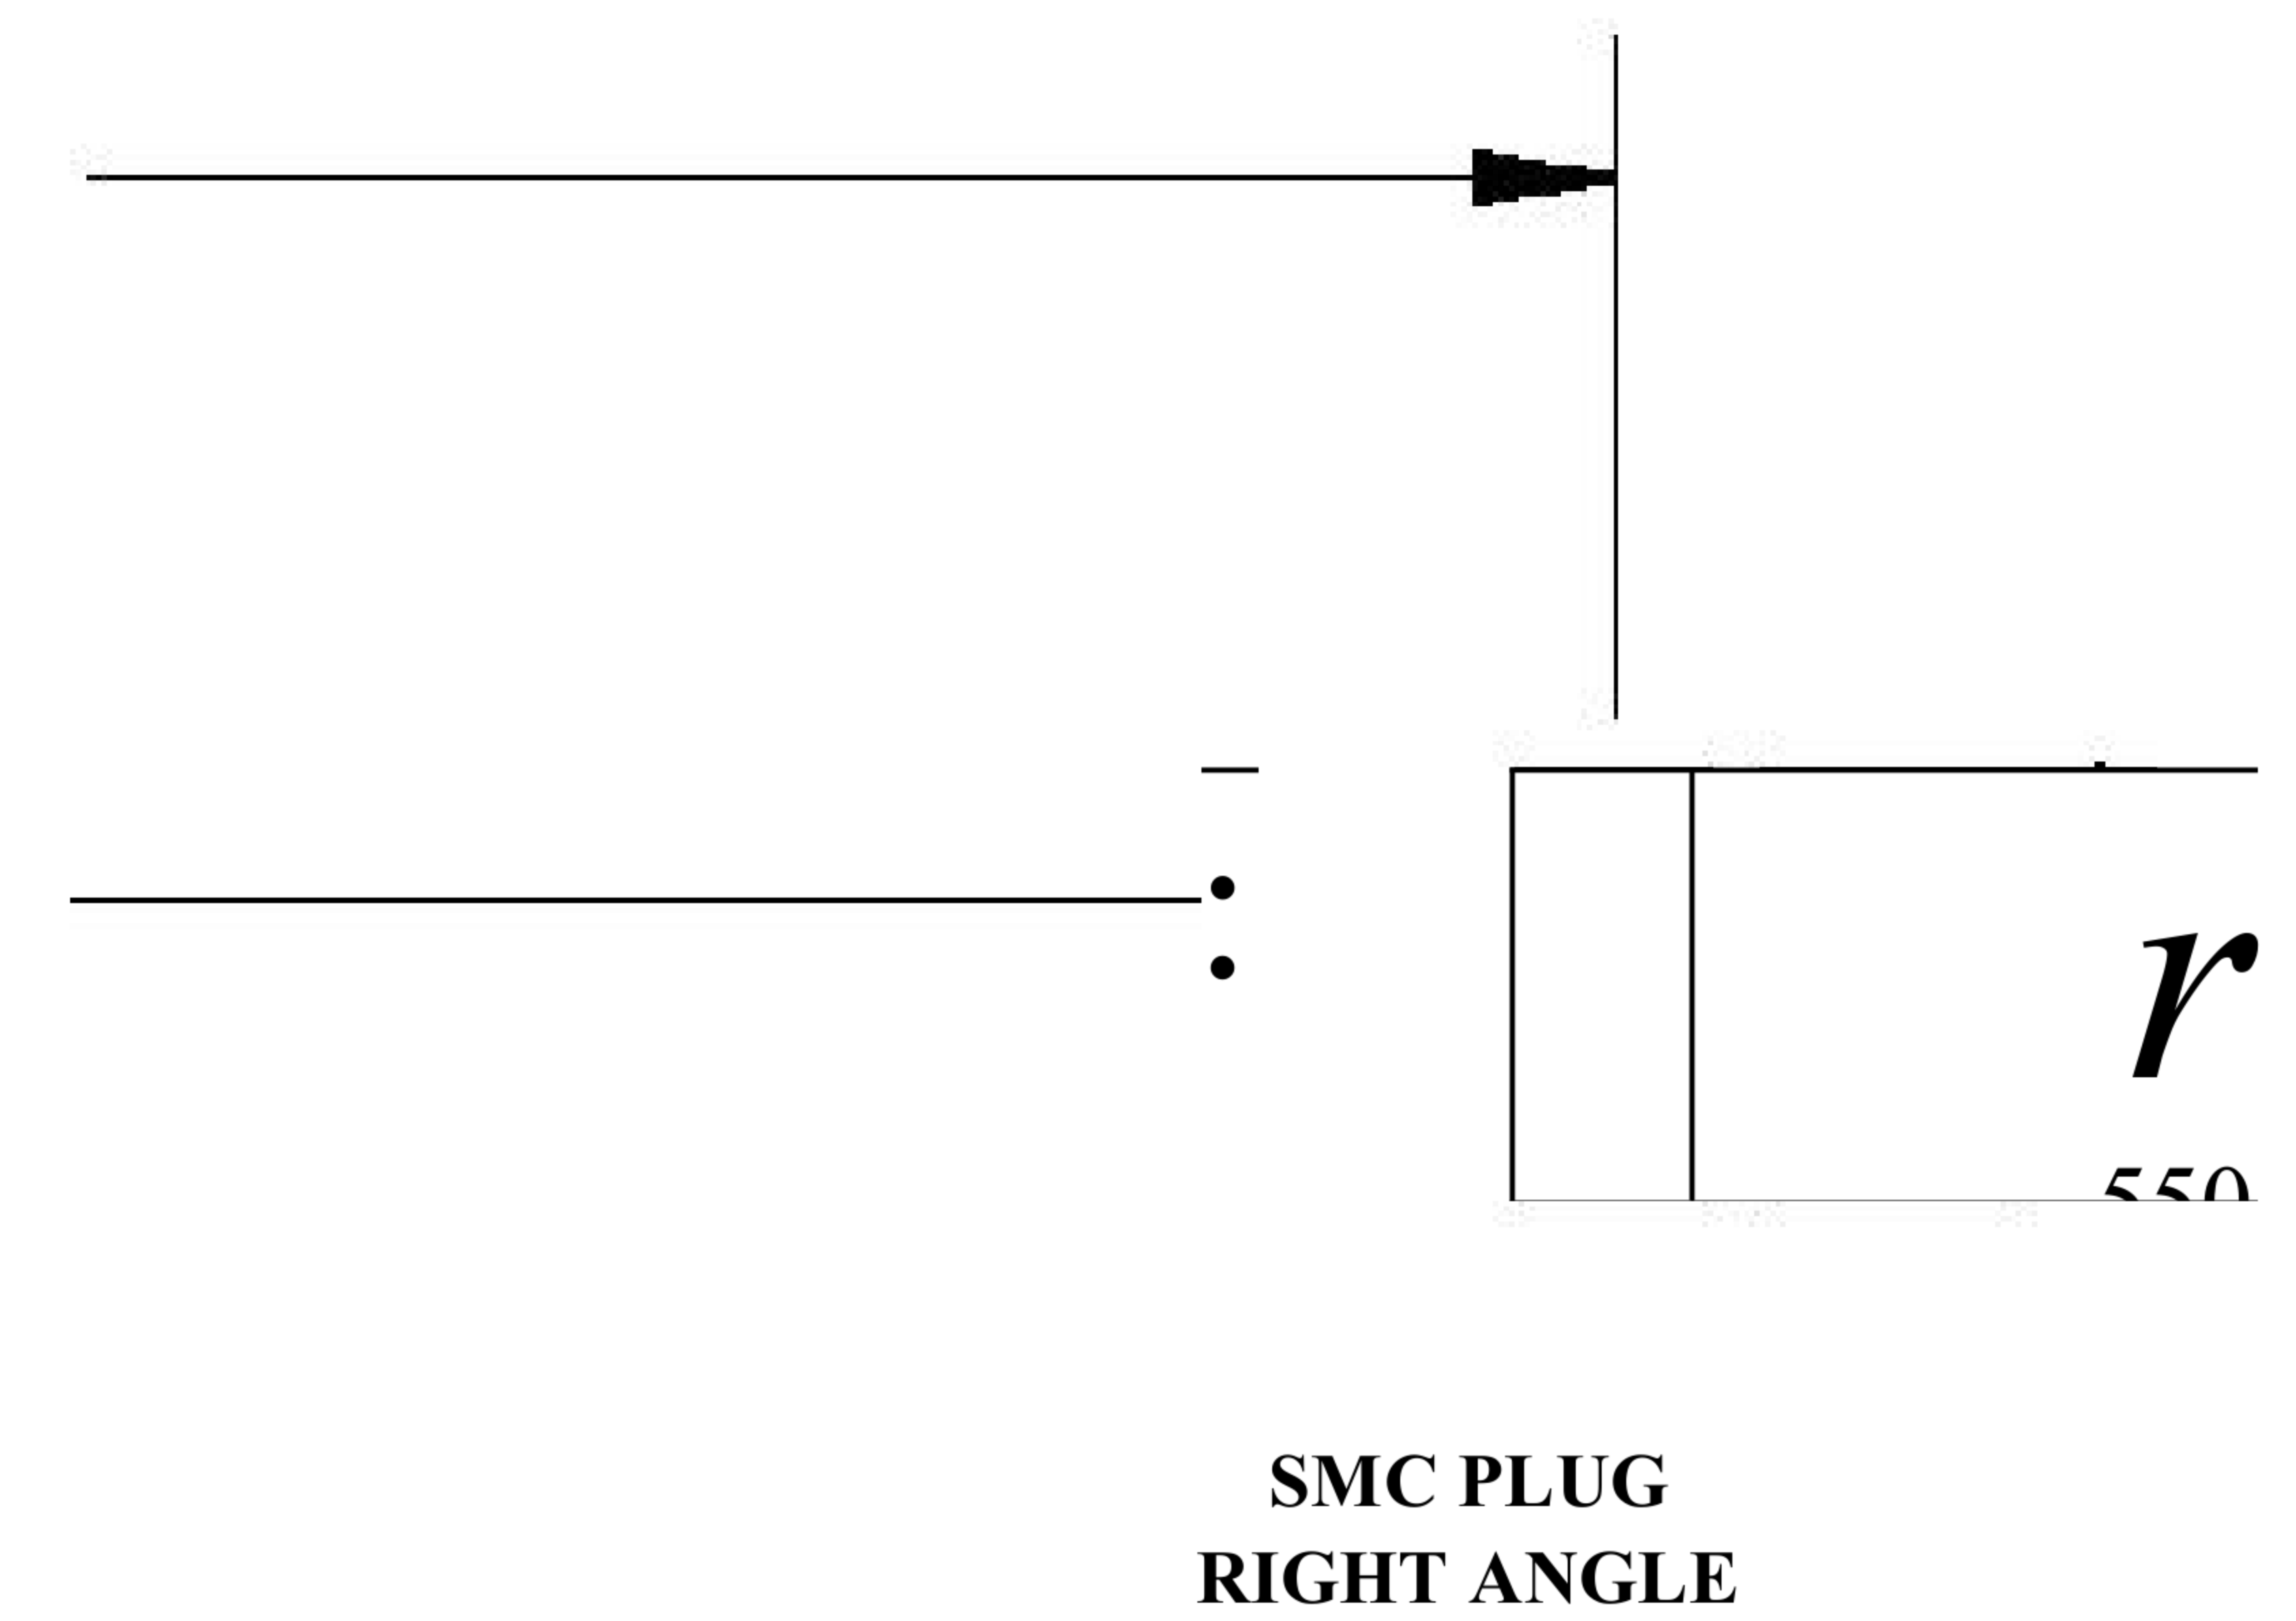

COMPONENTS	IMPEDANCE
SMC PLUG	50 OHM
SMC PLUG RIGHT ANGLE	50 OHM
RG188-DS	50 OHM

Standard Lengths	
■12	12"
-24	24"
-36	36"
■48	48"
-60	60"
■XXX	Custom Length in inches

8th Floor, Building 1, Yongfu Science and Technology Center Industrial Park, Nanzha District 5, Humen, 523900, Dongguan, Guangdong, China.

Website: [www.ebeestock.com](http://www.ebeestock.com)

Email: [sales@ebeestock.com](mailto:sales@ebeestock.com)

**COAXIAL & FIBER OPTICS**

DWG TITLE	ET31522	DES_	smc-plug-to-smc-plug-right-angle-cable-12-inch-length-using-rg188-ds-c oax-rohs-0031518
-----------	---------	------	--