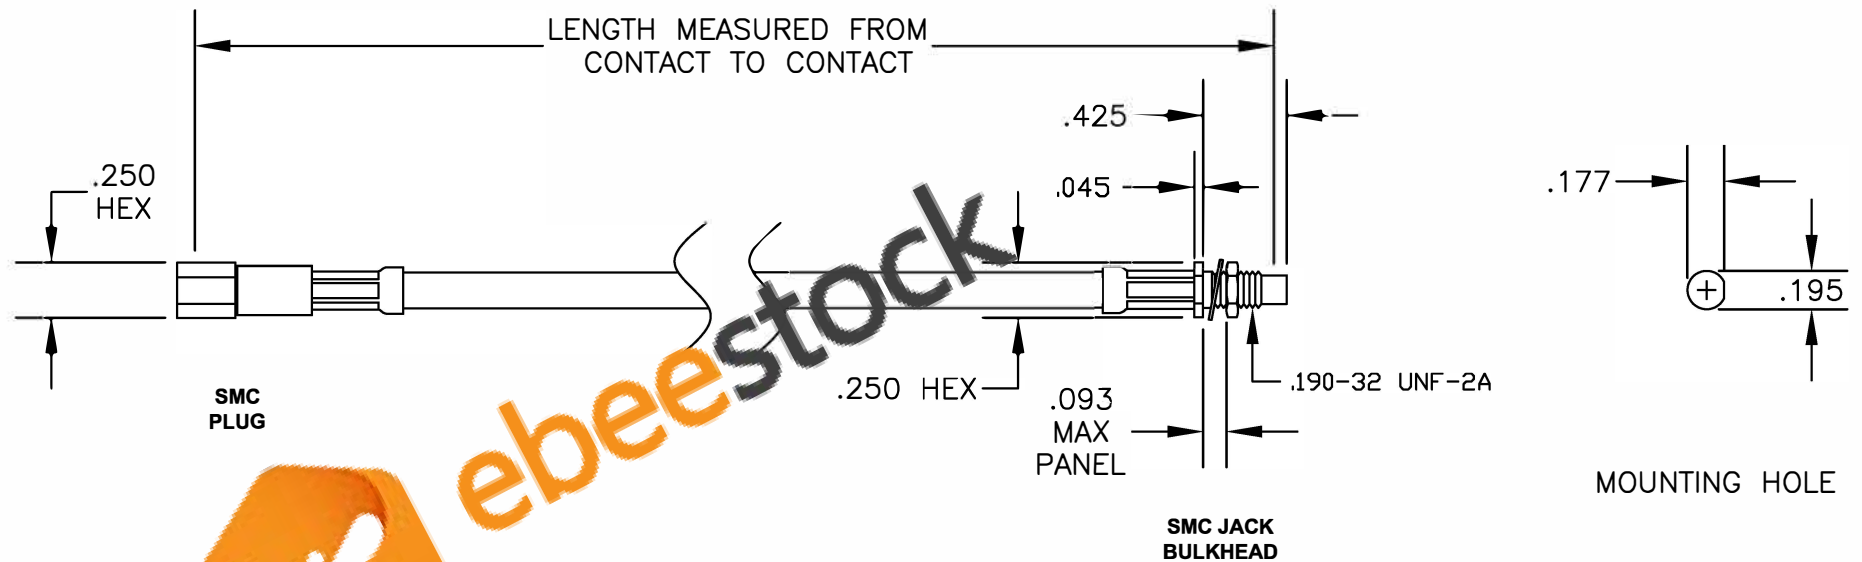

COMPONENTS	IMPEDANCE
SMC PLUG	50 OHM
SMC JACK BULKHEAD	50 OHM
RG223/U	50 OHM

Standard Lengths	
-12	12"
-24	24"
-36	36"
-48	48"
-60	60"
-XXX	Custom Length in inches

**8TH FLOOR, BUILDING 1, YONGFU SCIENCE AND TECHNOLOGY CENTER INDUSTRIAL PARK, NANZHA DISTRICT 5, HUMEN, 523900, DONGGUAN, GUANGDONG, CHINA**  
 WEBSITE: [www.ebeestock.com](http://www.ebeestock.com)  
 EMAIL: [sales@ebeestock.com](mailto:sales@ebeestock.com)

<b>ET31584</b>	DES. CABLE ASSEMBLY, RG223/U, SMC PLUG TO SMC JACK BULKHEAD		
CAD FILE 030107	SCALE N/A		127

1. UNLESS OTHERWISE SPECIFIED ALL DIMENSIONS ARE NOMINAL.
2. ALL SPECIFICATIONS ARE SUBJECT TO CHANGE WITHOUT NOTICE AT ANY TIME.
3. DIMENSIONS ARE IN INCHES.
4. LENGTH TOLERANCE IS  $\pm 1.5\%$  OR  $\pm 3/8"$ , WHICHEVER IS GREATER.