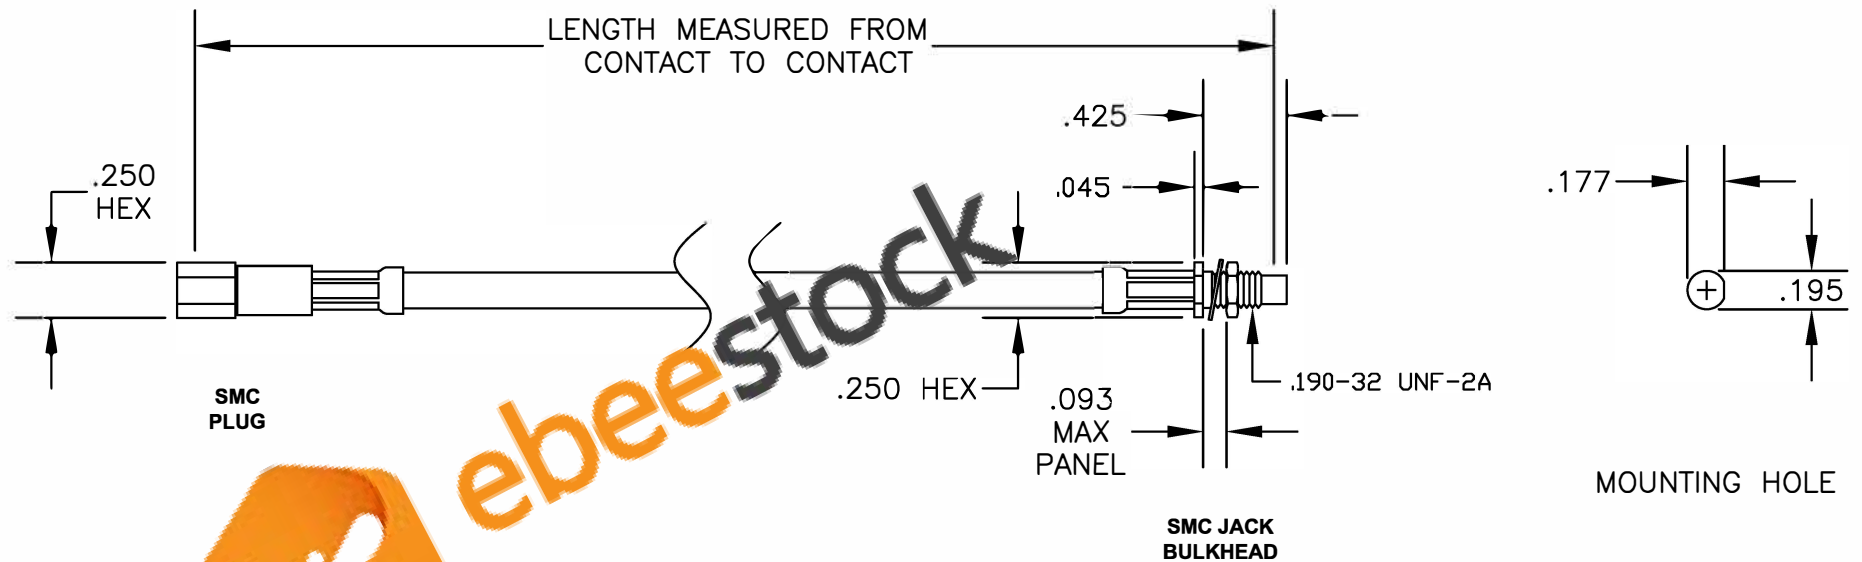

COMPONENTS	IMPEDANCE
SMC PLUG	50 OHM
SMC JACK BULKHEAD	50 OHM
RG223/U	50 OHM

Standard Lengths	
-12	12"
-24	24"
-36	36"
-48	48"
-60	60"
-XXX	Custom Length in inches

ebeestock

**8TH FLOOR, BUILDING 1, YONGFU SCIENCE AND TECHNOLOGY CENTER INDUSTRIAL PARK, NANZHA DISTRICT 5, HUMEN, 523900, DONGGUAN, GUANGDONG, CHINA**  
 WEBSITE: [www.ebeestock.com](http://www.ebeestock.com)  
 EMAIL: [sales@ebeestock.com](mailto:sales@ebeestock.com)

<b>ET31585</b>	DES. CABLE ASSEMBLY, RG223/U, SMC PLUG TO SMC JACK BULKHEAD
CAD FILE 030107	SCALE N/A
	127

1. UNLESS OTHERWISE SPECIFIED ALL DIMENSIONS ARE NOMINAL.
2. ALL SPECIFICATIONS ARE SUBJECT TO CHANGE WITHOUT NOTICE AT ANY TIME.
3. DIMENSIONS ARE IN INCHES.
4. LENGTH TOLERANCE IS  $\pm 1.5\%$  OR  $\pm 3/8"$ , WHICHEVER IS GREATER.