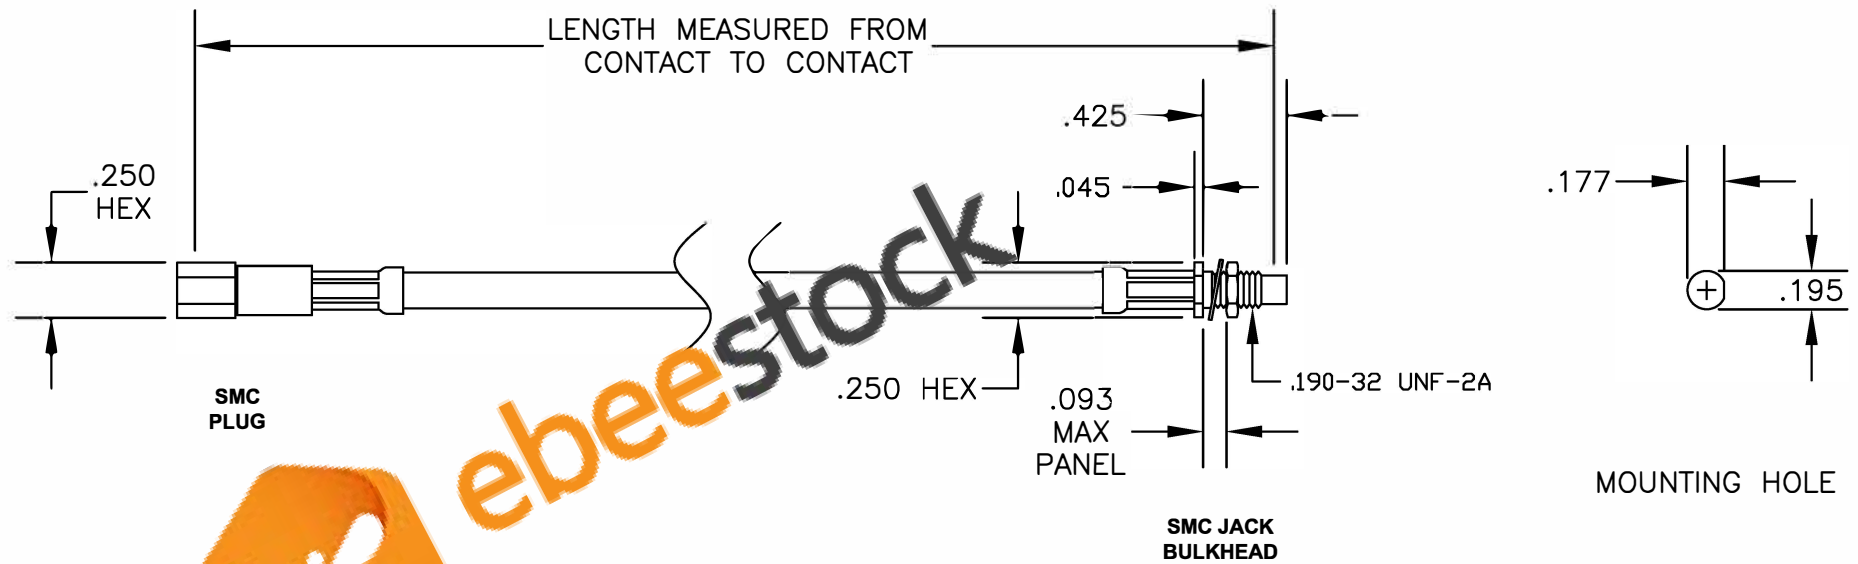

COMPONENTS	IMPEDANCE
SMC PLUG	50 OHM
SMC JACK BULKHEAD	50 OHM
RG223/U	50 OHM

Standard Lengths	
-12	12"
-24	24"
-36	36"
-48	48"
-60	60"
-XXX	Custom Length in inches

8TH FLOOR, BUILDING 1, YONGFU SCIENCE AND TECHNOLOGY CENTER INDUSTRIAL PARK, NANZHA DISTRICT 5, HUMEN, 523900, DONGGUAN, GUANGDONG, CHINA
 WEBSITE: www.ebeeestock.com
 EMAIL: sales@ebeeestock.com

ET31586	DES. CABLE ASSEMBLY, RG223/U, SMC PLUG TO SMC JACK BULKHEAD
CAD FILE 030107	SCALE N/A
	127

1. UNLESS OTHERWISE SPECIFIED ALL DIMENSIONS ARE NOMINAL.
2. ALL SPECIFICATIONS ARE SUBJECT TO CHANGE WITHOUT NOTICE AT ANY TIME.
3. DIMENSIONS ARE IN INCHES.
4. LENGTH TOLERANCE IS $\pm 1.5\%$ OR $\pm 3/8"$, WHICHEVER IS GREATER.