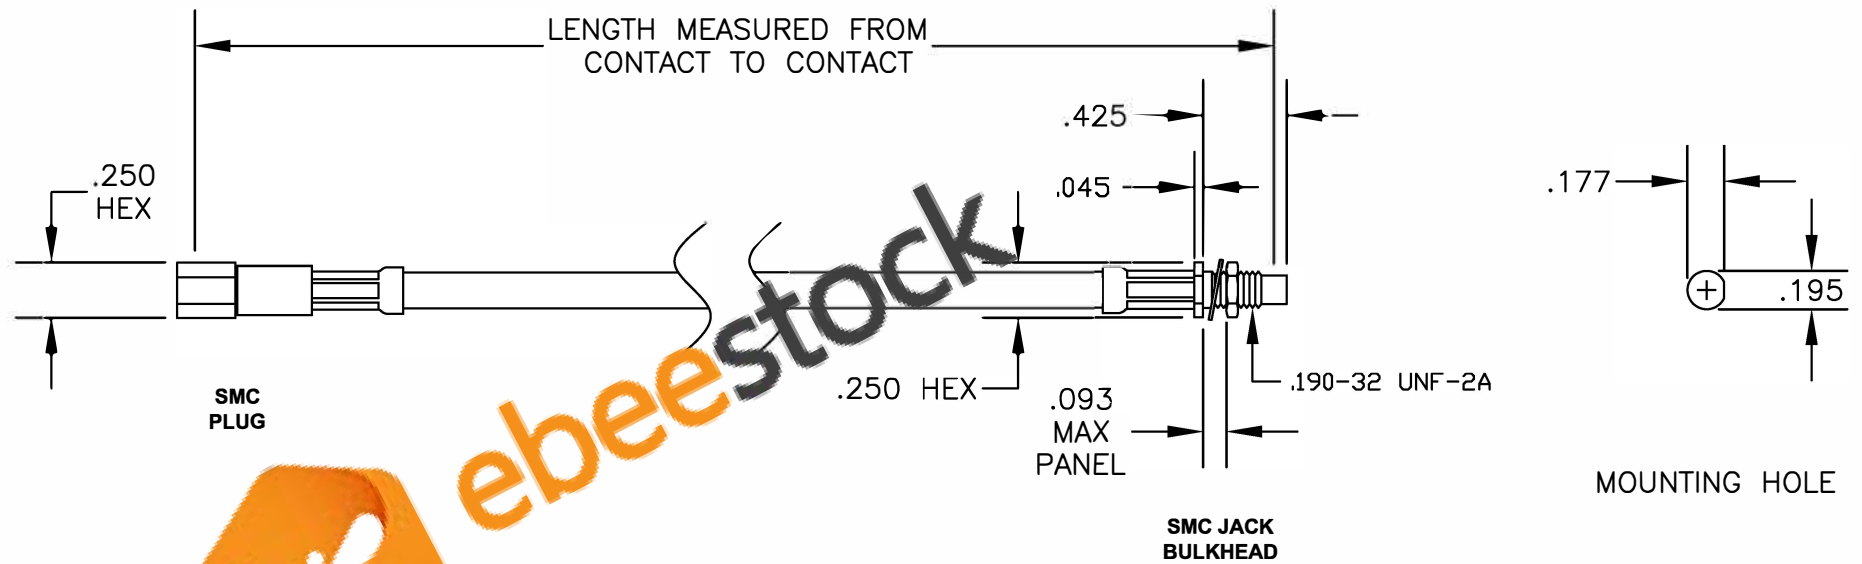

COMPONENTS	IMPEDANCE
SMC PLUG	50 OHM
SMC JACK BULKHEAD	50 OHM
RG223/U	50 OHM

Standard Lengths	
-12	12"
-24	24"
-36	36"
-48	48"
-60	60"
-XXX	Custom Length in inches

ebeestock

8TH FLOOR, BUILDING 1, YONGFU SCIENCE AND TECHNOLOGY CENTER INDUSTRIAL PARK, NANZHA DISTRICT 5, HUMEN, 523900, DONGGUAN, GUANGDONG, CHINA
 WEBSITE: www.ebeestock.com
 EMAIL: sales@ebeestock.com

ET31587	DES. CABLE ASSEMBLY, RG223/U, SMC PLUG TO SMC JACK BULKHEAD
CAD FILE 030107	SCALE N/A
	127

1. UNLESS OTHERWISE SPECIFIED ALL DIMENSIONS ARE NOMINAL.
2. ALL SPECIFICATIONS ARE SUBJECT TO CHANGE WITHOUT NOTICE AT ANY TIME.
3. DIMENSIONS ARE IN INCHES.
4. LENGTH TOLERANCE IS $\pm 1.5\%$ OR $\pm 3/8"$, WHICHEVER IS GREATER.