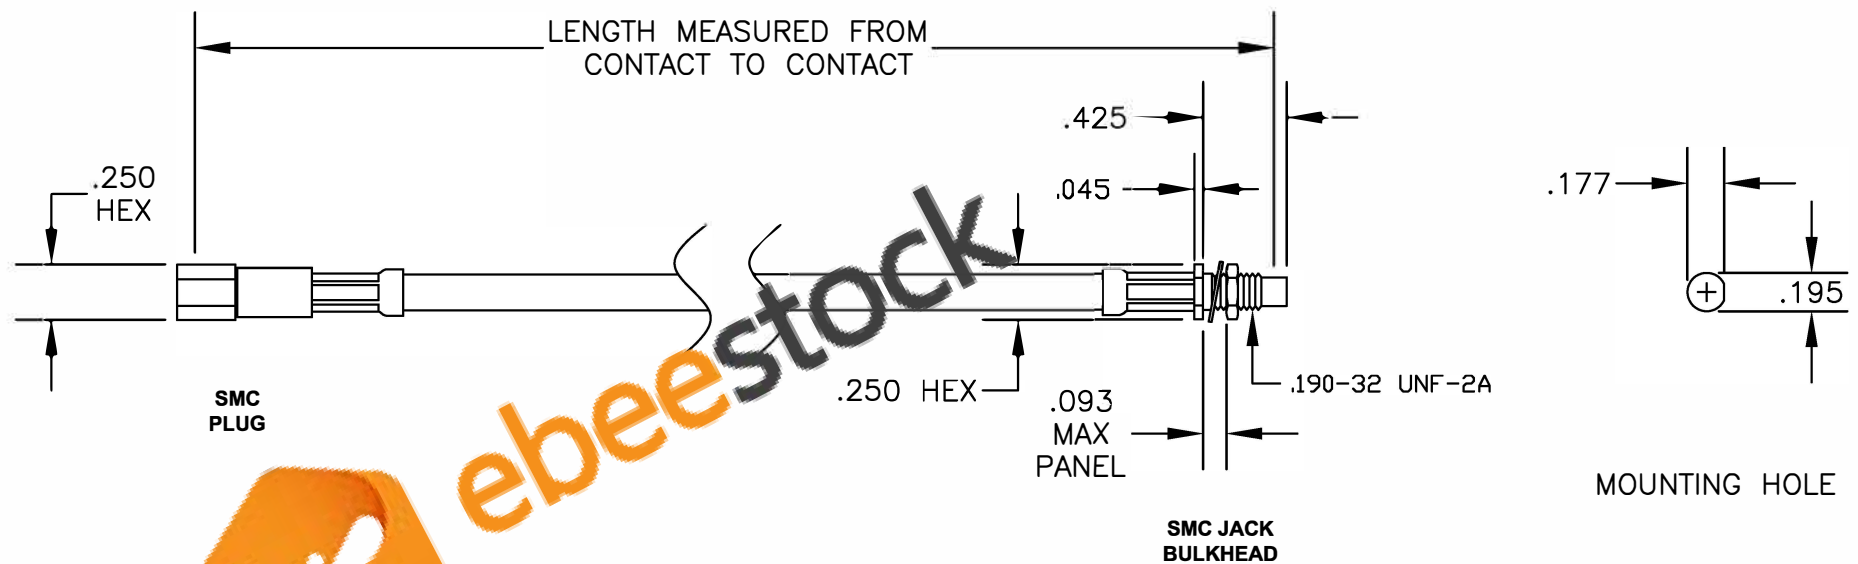

COMPONENTS	IMPEDANCE
SMC PLUG	50 OHM
SMC JACK BULKHEAD	50 OHM
RG223/U	50 OHM

Standard Lengths	
-12	12"
-24	24"
-36	36"
-48	48"
-60	60"
-XXX	Custom Length in inches

8TH FLOOR, BUILDING 1, YONGFU SCIENCE AND TECHNOLOGY CENTER INDUSTRIAL PARK, NANZHA DISTRICT 5, HUMEN, 523900, DONGGUAN, GUANGDONG, CHINA
 WEBSITE: www.ebeestock.com
 EMAIL: sales@ebeestock.com

ET31588	DES. CABLE ASSEMBLY, RG223/U, SMC PLUG TO SMC JACK BULKHEAD
CAD FILE 030107	SCALE N/A
	127

1. UNLESS OTHERWISE SPECIFIED ALL DIMENSIONS ARE NOMINAL.
2. ALL SPECIFICATIONS ARE SUBJECT TO CHANGE WITHOUT NOTICE AT ANY TIME.
3. DIMENSIONS ARE IN INCHES.
4. LENGTH TOLERANCE IS $\pm 1.5\%$ OR $\pm 3/8"$, WHICHEVER IS GREATER.