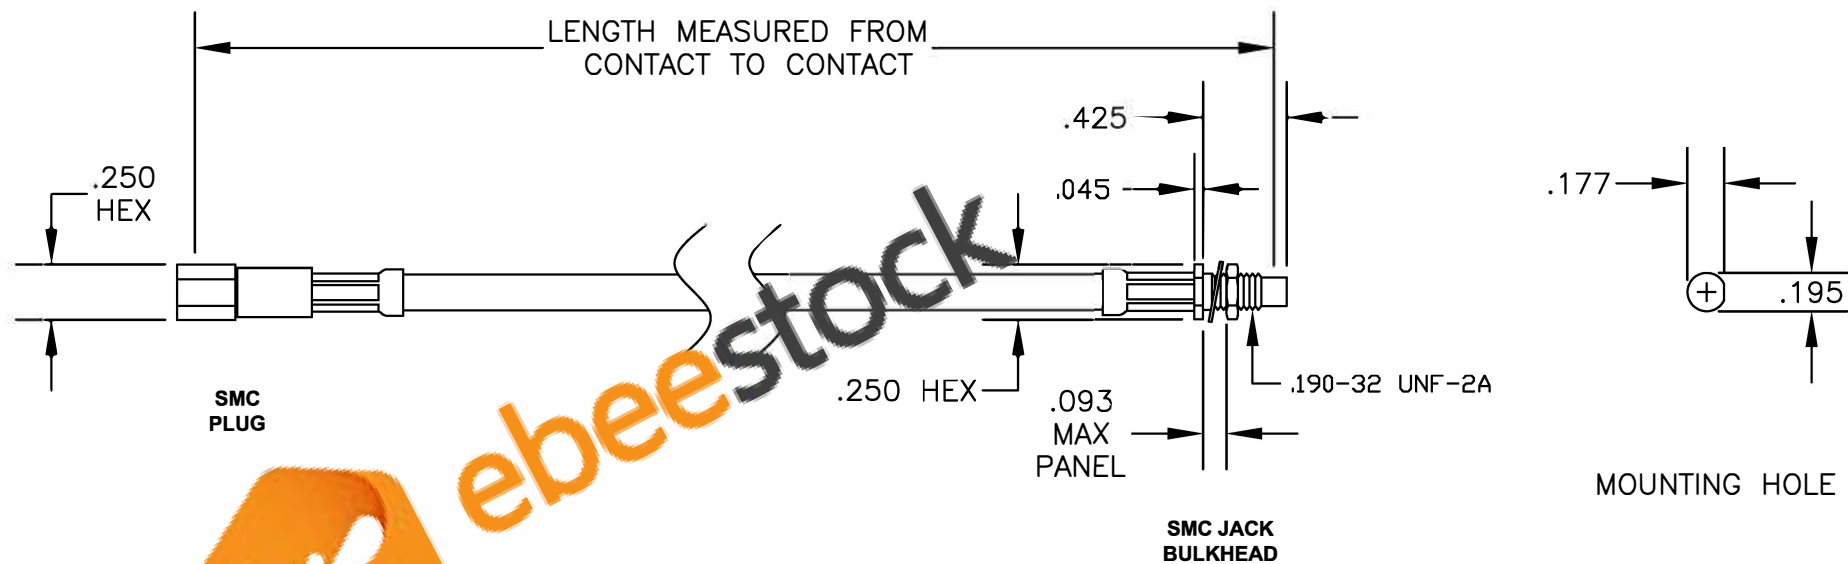

COMPONENTS	IMPEDANCE
SMC PLUG	50 OHM
SMC JACK BULKHEAD	50 OHM
RG223/U	50 OHM

Standard Lengths	
-12	12"
-24	24"
-36	36"
-48	48"
-60	60"
-XXX	Custom Length in inches

ebeestock

8TH FLOOR, BUILDING 1, YONGFU SCIENCE AND TECHNOLOGY CENTER INDUSTRIAL PARK, NANZHA DISTRICT 5, HUMEN, 523900, DONGGUAN, GUANGDONG, CHINA

ebeestock

WEBSITE: www.ebeestock.com
EMAIL: sales@ebeestock.com

ET31589

DES. CABLE ASSEMBLY, RG223/U, SMC PLUG TO SMC JACK BULKHEAD

CAD FILE 030107

SCALE N/A

127

1. UNLESS OTHERWISE SPECIFIED ALL DIMENSIONS ARE NOMINAL.
2. ALL SPECIFICATIONS ARE SUBJECT TO CHANGE WITHOUT NOTICE AT ANY TIME.
3. DIMENSIONS ARE IN INCHES.
4. LENGTH TOLERANCE IS $\pm 1.5\%$ OR $\pm 3/8"$, WHICHEVER IS GREATER.