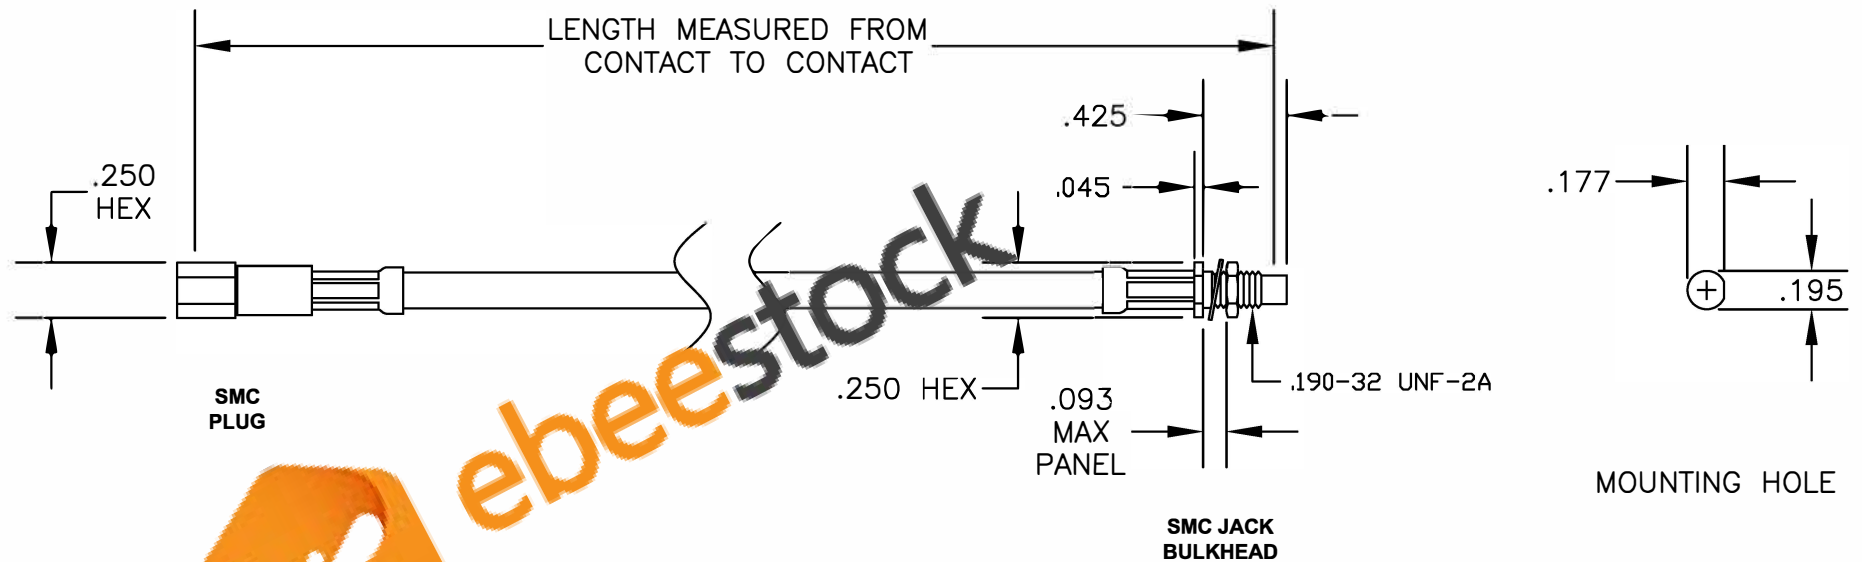

COMPONENTS	IMPEDANCE
SMC PLUG	50 OHM
SMC JACK BULKHEAD	50 OHM
RG223/U	50 OHM

Standard Lengths	
-12	12"
-24	24"
-36	36"
-48	48"
-60	60"
-XXX	Custom Length in inches

8TH FLOOR, BUILDING 1, YONGFU SCIENCE AND TECHNOLOGY CENTER INDUSTRIAL PARK, NANZHA DISTRICT 5, HUMEN, 523900, DONGGUAN, GUANGDONG, CHINA
 WEBSITE: www.ebeestock.com
 EMAIL: sales@ebeestock.com

ET31590	DES. CABLE ASSEMBLY, RG223/U, SMC PLUG TO SMC JACK BULKHEAD		
CAD FILE 030107	SCALE N/A		127

1. UNLESS OTHERWISE SPECIFIED ALL DIMENSIONS ARE NOMINAL.
2. ALL SPECIFICATIONS ARE SUBJECT TO CHANGE WITHOUT NOTICE AT ANY TIME.
3. DIMENSIONS ARE IN INCHES.
4. LENGTH TOLERANCE IS $\pm 1.5\%$ OR $\pm 3/8"$, WHICHEVER IS GREATER.