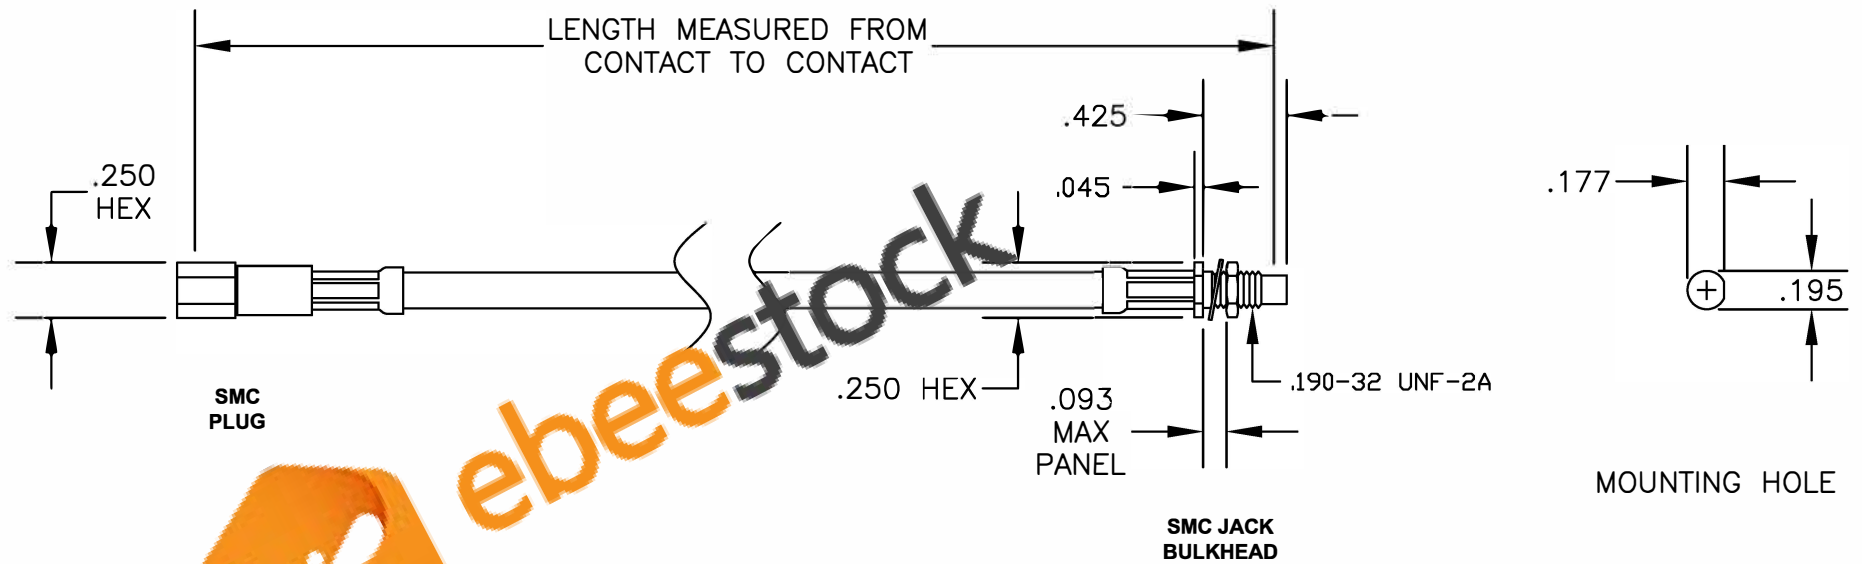

COMPONENTS	IMPEDANCE
SMC PLUG	50 OHM
SMC JACK BULKHEAD	50 OHM
RG223/U	50 OHM

Standard Lengths	
-12	12"
-24	24"
-36	36"
-48	48"
-60	60"
-XXX	Custom Length in inches

**8TH FLOOR, BUILDING 1, YONGFU SCIENCE AND TECHNOLOGY CENTER INDUSTRIAL PARK, NANZHA DISTRICT 5, HUMEN, 523900, DONGGUAN, GUANGDONG, CHINA**  
 WEBSITE: [www.ebeestock.com](http://www.ebeestock.com)  
 EMAIL: [sales@ebeestock.com](mailto:sales@ebeestock.com)

<b>ET31591</b>	DES. CABLE ASSEMBLY, RG223/U, SMC PLUG TO SMC JACK BULKHEAD		
CAD FILE 030107	SCALE N/A		127

1. UNLESS OTHERWISE SPECIFIED ALL DIMENSIONS ARE NOMINAL.
2. ALL SPECIFICATIONS ARE SUBJECT TO CHANGE WITHOUT NOTICE AT ANY TIME.
3. DIMENSIONS ARE IN INCHES.
4. LENGTH TOLERANCE IS  $\pm 1.5\%$  OR  $\pm 3/8"$ , WHICHEVER IS GREATER.