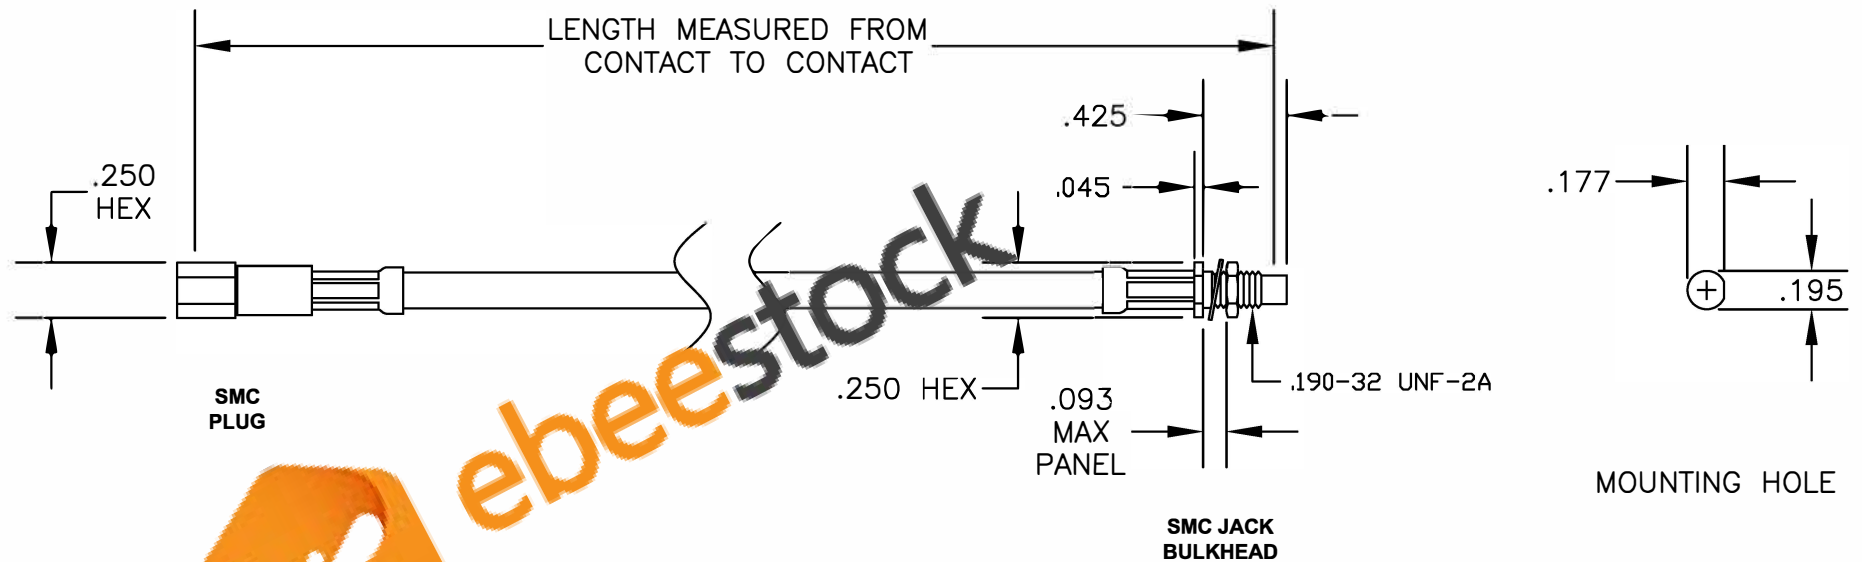

COMPONENTS	IMPEDANCE
SMC PLUG	50 OHM
SMC JACK BULKHEAD	50 OHM
RG223/U	50 OHM

Standard Lengths	
-12	12"
-24	24"
-36	36"
-48	48"
-60	60"
-XXX	Custom Length in inches

**8TH FLOOR, BUILDING 1, YONGFU SCIENCE AND TECHNOLOGY CENTER INDUSTRIAL PARK, NANZHA DISTRICT 5, HUMEN, 523900, DONGGUAN, GUANGDONG, CHINA**  
 WEBSITE: [www.ebeestock.com](http://www.ebeestock.com)  
 EMAIL: [sales@ebeestock.com](mailto:sales@ebeestock.com)

<b>ET31592</b>	DES. CABLE ASSEMBLY, RG223/U, SMC PLUG TO SMC JACK BULKHEAD		
CAD FILE 030107	SCALE N/A		127

1. UNLESS OTHERWISE SPECIFIED ALL DIMENSIONS ARE NOMINAL.
2. ALL SPECIFICATIONS ARE SUBJECT TO CHANGE WITHOUT NOTICE AT ANY TIME.
3. DIMENSIONS ARE IN INCHES.
4. LENGTH TOLERANCE IS  $\pm 1.5\%$  OR  $\pm 3/8"$ , WHICHEVER IS GREATER.