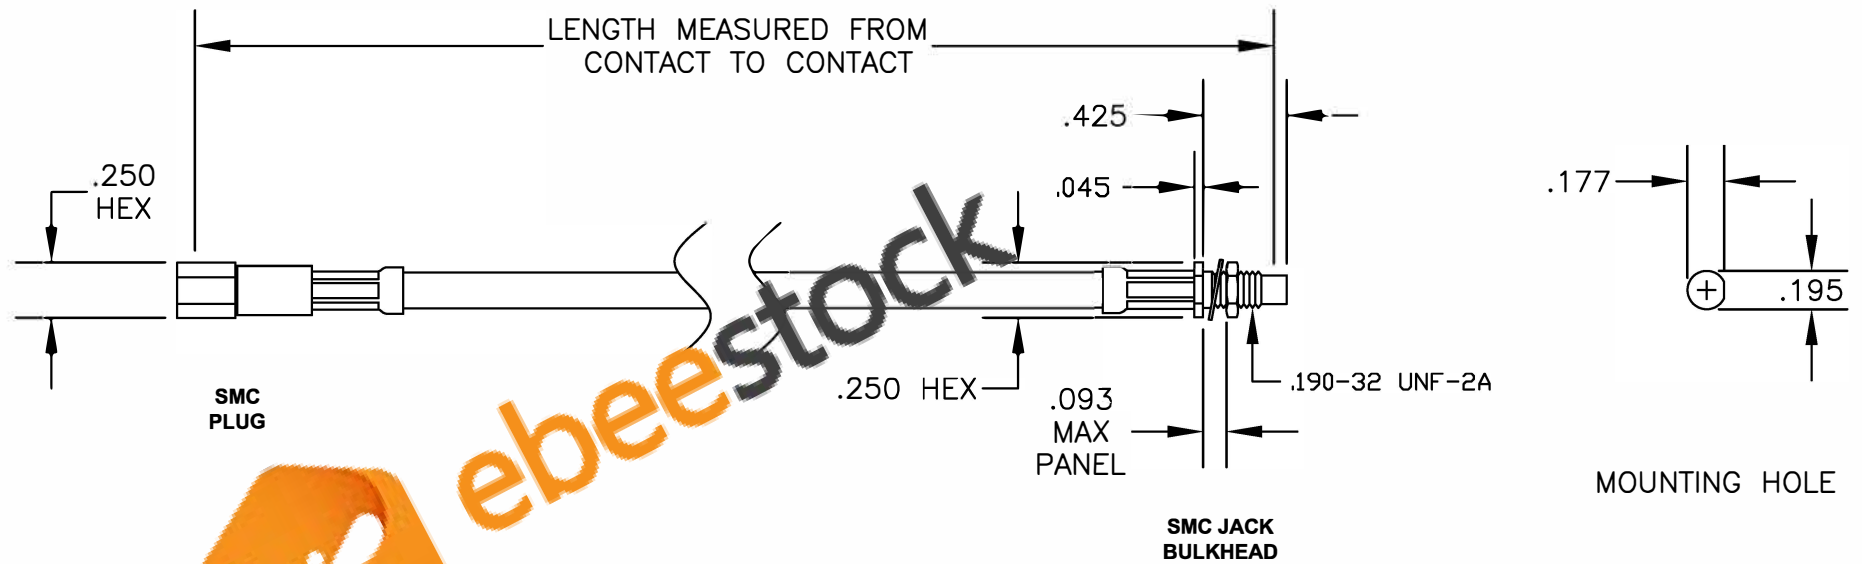

COMPONENTS	IMPEDANCE
SMC PLUG	50 OHM
SMC JACK BULKHEAD	50 OHM
RG223/U	50 OHM

Standard Lengths	
-12	12"
-24	24"
-36	36"
-48	48"
-60	60"
-XXX	Custom Length in inches

8TH FLOOR, BUILDING 1, YONGFU SCIENCE AND TECHNOLOGY CENTER INDUSTRIAL PARK, NANZHA DISTRICT 5, HUMEN, 523900, DONGGUAN, GUANGDONG, CHINA
 WEBSITE: www.ebeestock.com
 EMAIL: sales@ebeestock.com

ET31594	DES. CABLE ASSEMBLY, RG223/U, SMC PLUG TO SMC JACK BULKHEAD
CAD FILE 030107	SCALE N/A
	127

1. UNLESS OTHERWISE SPECIFIED ALL DIMENSIONS ARE NOMINAL.
2. ALL SPECIFICATIONS ARE SUBJECT TO CHANGE WITHOUT NOTICE AT ANY TIME.
3. DIMENSIONS ARE IN INCHES.
4. LENGTH TOLERANCE IS $\pm 1.5\%$ OR $\pm 3/8"$, WHICHEVER IS GREATER.