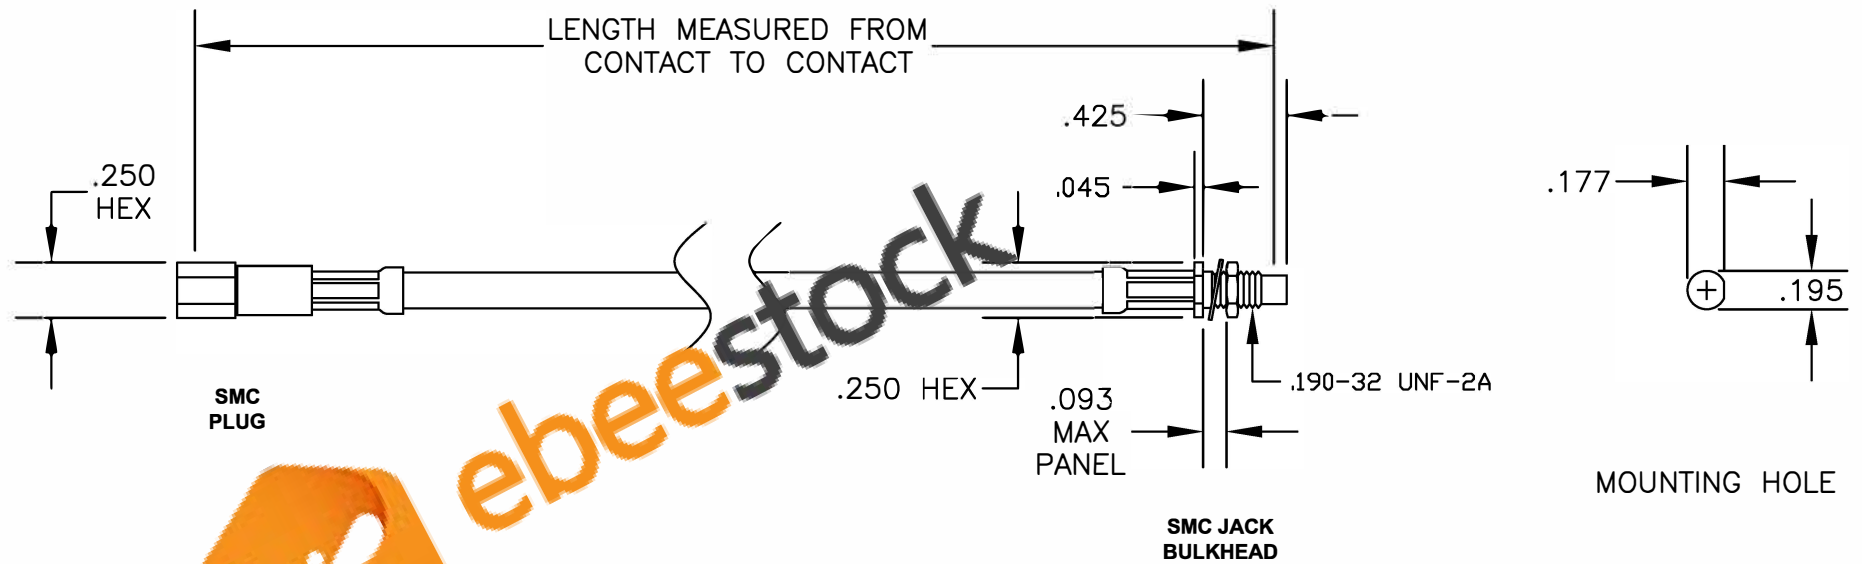

COMPONENTS	IMPEDANCE
SMC PLUG	50 OHM
SMC JACK BULKHEAD	50 OHM
RG223/U	50 OHM

Standard Lengths	
-12	12"
-24	24"
-36	36"
-48	48"
-60	60"
-XXX	Custom Length in inches

ebeeestock

8TH FLOOR, BUILDING 1, YONGFU SCIENCE AND TECHNOLOGY CENTER INDUSTRIAL PARK, NANZHA DISTRICT 5, HUMEN, 523900, DONGGUAN, GUANGDONG, CHINA
 WEBSITE: www.ebeeestock.com
 EMAIL: sales@ebeeestock.com

ET31595	DES. CABLE ASSEMBLY, RG223/U, SMC PLUG TO SMC JACK BULKHEAD
CAD FILE 030107	SCALE N/A
	127

1. UNLESS OTHERWISE SPECIFIED ALL DIMENSIONS ARE NOMINAL.
2. ALL SPECIFICATIONS ARE SUBJECT TO CHANGE WITHOUT NOTICE AT ANY TIME.
3. DIMENSIONS ARE IN INCHES.
4. LENGTH TOLERANCE IS $\pm 1.5\%$ OR $\pm 3/8"$, WHICHEVER IS GREATER.