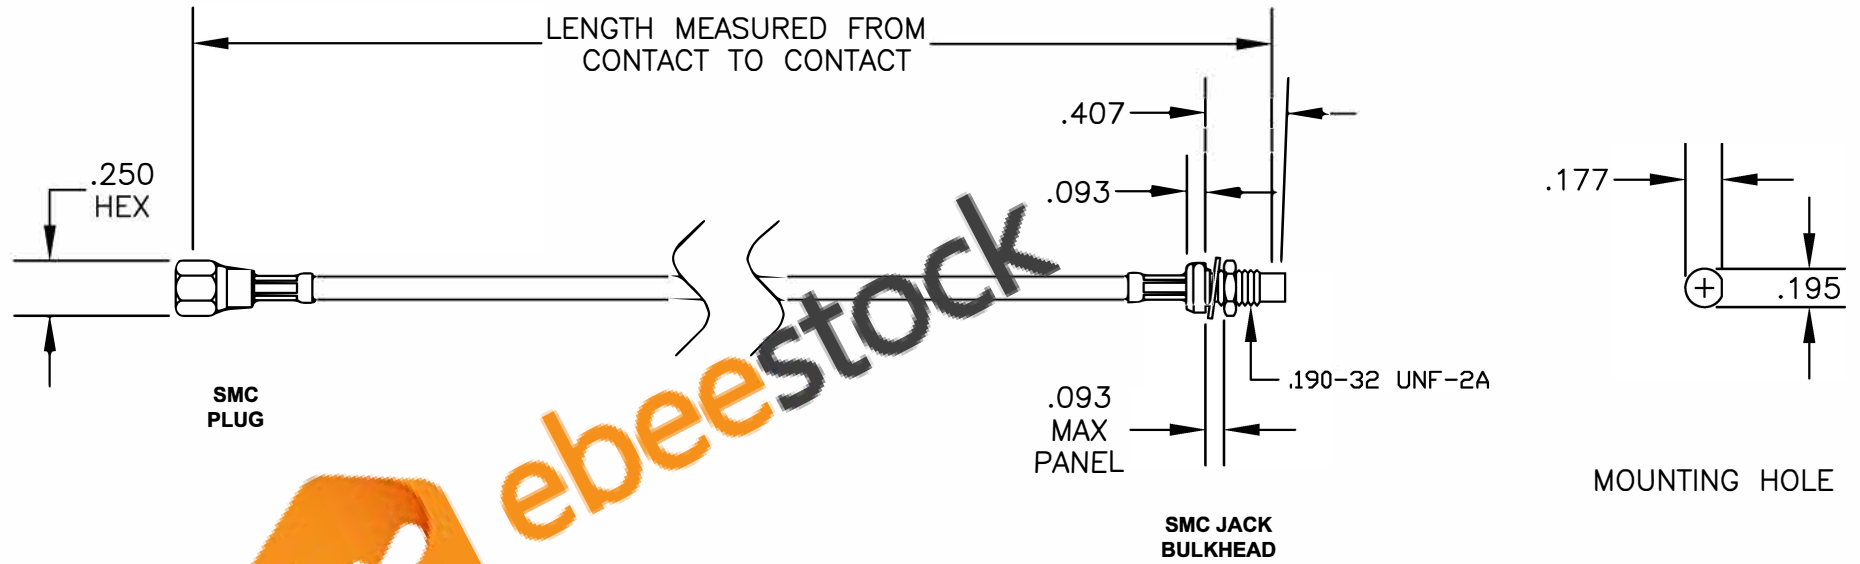

COMPONENTS	IMPEDANCE
SMC PLUG	50 OHM
SMC JACK BULKHEAD	50 OHM

Standard Lengths	
-12	12"
-24	24"
-36	36"
-48	48"
-60	60"
-XXX	Custom Length in Inches

ebeestock

**8TH FLOOR, BUILDING 1, YONGFU SCIENCE AND TECHNOLOGY CENTER INDUSTRIAL PARK, NANZHA DISTRICT 5, HUMEN, 523900, DONGGUAN, GUANGDONG, CHINA**  
 WEBSITE: [www.ebeestock.com](http://www.ebeestock.com)  
 EMAIL: [sales@ebeestock.com](mailto:sales@ebeestock.com)

---

**ET31596**
DES. CABLE ASSEMBLY, PE-B100, SMC PLUG TO SMC JACK BULKHEAD

---

CAD FILE	050509	SCALE	N/A	SIZE	A	147
----------	--------	-------	-----	------	---	-----

1. UNLESS OTHERWISE SPECIFIED ALL DIMENSIONS ARE NOMINAL.
2. ALL SPECIFICATIONS ARE SUBJECT TO CHANGE WITHOUT NOTICE AT ANY TIME.
3. DIMENSIONS ARE IN INCHES.
4. LENGTH TOLERANCE IS ± 1.5% OR 3/8", WHICHEVER IS GREATER.