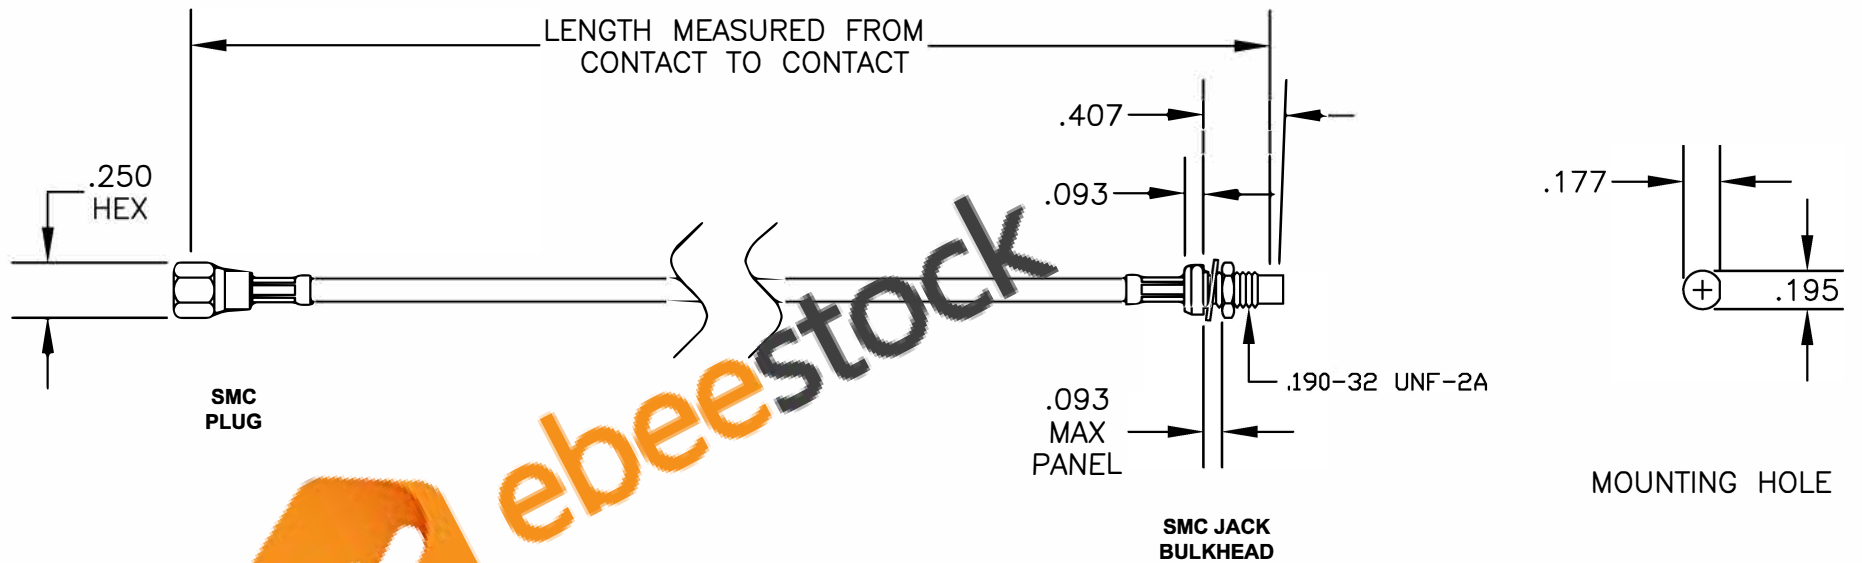

COMPONENTS	IMPEDANCE
SMC PLUG	50 OHM
SMC JACK BULKHEAD	50 OHM

Standard Lengths	
-12	12"
-24	24"
-36	36"
-48	48"
-60	60"
-XXX	Custom Length in Inches

ebeeestock

8TH FLOOR, BUILDING 1, YONGFU SCIENCE AND TECHNOLOGY CENTER INDUSTRIAL PARK, NANZHA DISTRICT 5, HUMEN, 523900, DONG GUAN, GUANGDONG, CHINA
 WEBSITE: www.ebeeestock.com
 EMAIL: sales@ebeeestock.com

9H 1/8" - +

DES. CABLE ASSEMBLY, PE-B100, SMC PLUG TO SMC JACK BULKHEAD

CAD FILE	050509	SCALE	N/A	SIZE	A	147
----------	--------	-------	-----	------	---	-----

1. UNLESS OTHERWISE SPECIFIED ALL DIMENSIONS ARE NOMINAL.
2. ALL SPECIFICATIONS ARE SUBJECT TO CHANGE WITHOUT NOTICE AT ANY TIME.
3. DIMENSIONS ARE IN INCHES.
4. LENGTH TOLERANCE IS $\pm 1.5\%$ OR $3/8"$, WHICHEVER IS GREATER.