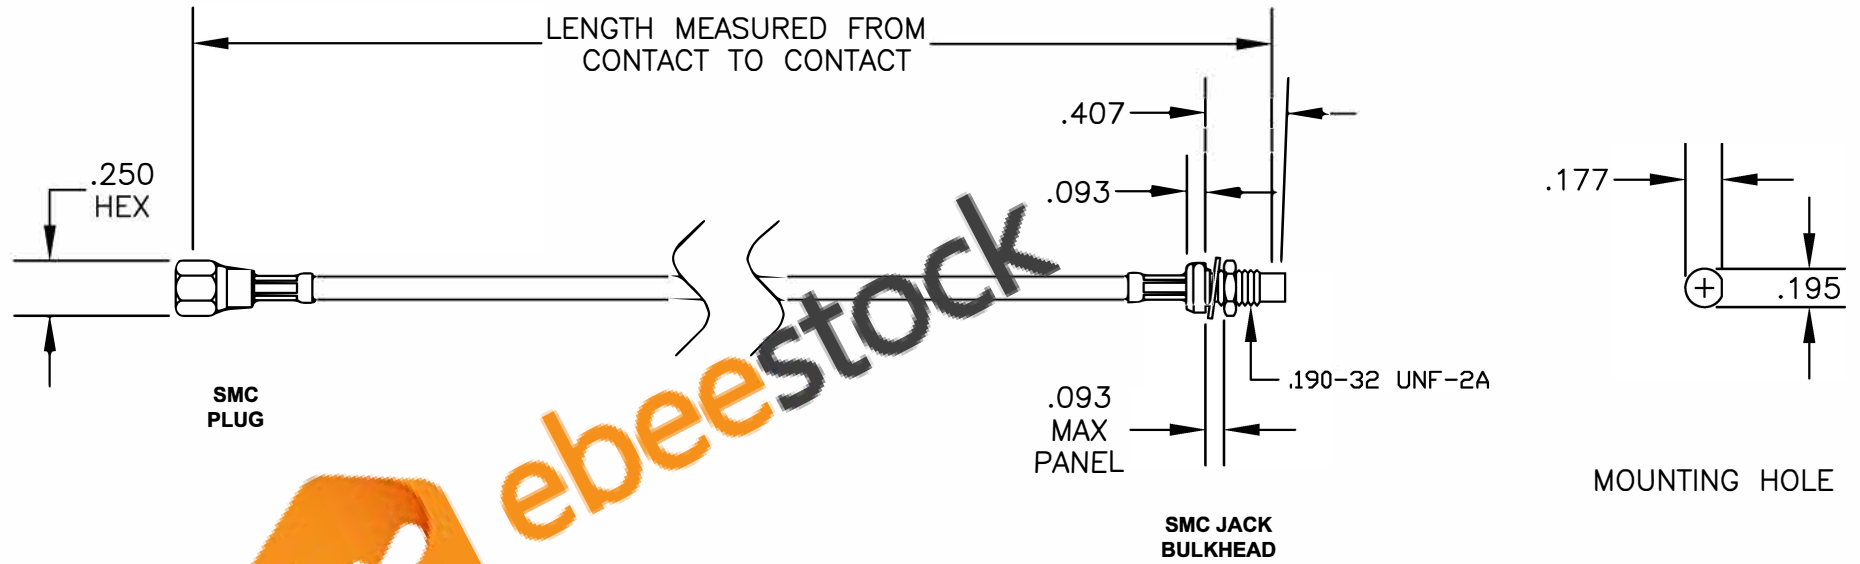

COMPONENTS	IMPEDANCE
SMC PLUG	50 OHM
SMC JACK BULKHEAD	50 OHM

Standard Lengths	
-12	12"
-24	24"
-36	36"
-48	48"
-60	60"
-XXX	Custom Length in Inches

**8TH FLOOR, BUILDING 1, YONGFU SCIENCE AND TECHNOLOGY CENTER INDUSTRIAL PARK, MANZHA DISTRICT 5, HUMEN, 523900, DONGGUAN, GUANGDONG, CHINA**  
 WEBSITE: [www.ebeestock.com](http://www.ebeestock.com)  
 EMAIL: [sales@ebeestock.com](mailto:sales@ebeestock.com)

<b>ET31600</b>	DES. CABLE ASSEMBLY, PE-B100, SMC PLUG TO SMC JACK BULKHEAD		
CAD FILE 050509	SCALE N/A	SIZE A	147

1. UNLESS OTHERWISE SPECIFIED ALL DIMENSIONS ARE NOMINAL.
2. ALL SPECIFICATIONS ARE SUBJECT TO CHANGE WITHOUT NOTICE AT ANY TIME.
3. DIMENSIONS ARE IN INCHES.
4. LENGTH TOLERANCE IS  $\pm 1.5\%$  OR  $3/8"$ , WHICHEVER IS GREATER.