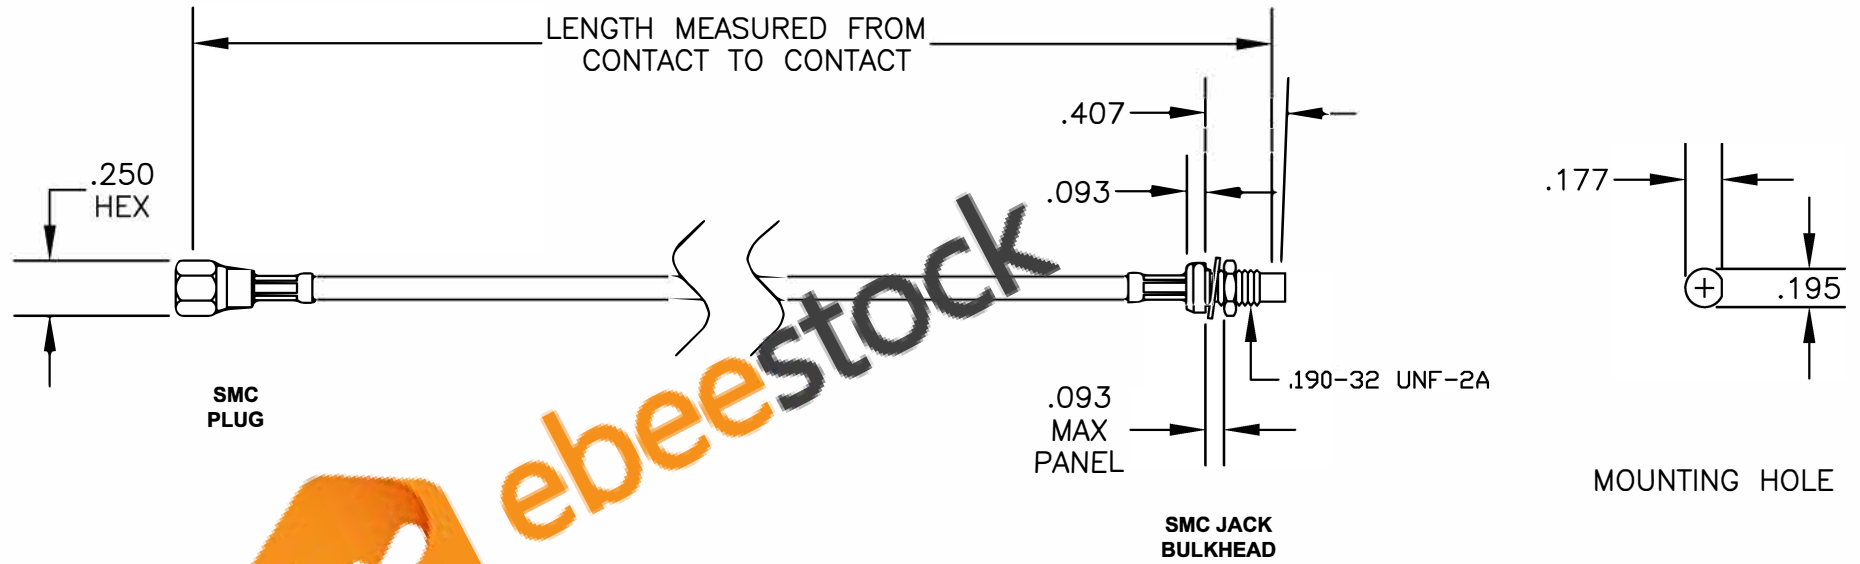

COMPONENTS	IMPEDANCE
SMC PLUG	50 OHM
SMC JACK BULKHEAD	50 OHM

Standard Lengths	
-12	12"
-24	24"
-36	36"
-48	48"
-60	60"
-XXX	Custom Length in Inches

8TH FLOOR, BUILDING 1, YONGFU SCIENCE AND TECHNOLOGY CENTER INDUSTRIAL PARK, NANZHA DISTRICT 5, HUMEN, 523900, DONGGUAN, GUANGDONG, CHINA

WEBSITE: [www.ebeestock.com](http://www.ebeestock.com)  
 EMAIL: [sales@ebeestock.com](mailto:sales@ebeestock.com)

9H % \$%

DES. CABLE ASSEMBLY, PE-B100, SMC PLUG TO SMC JACK BULKHEAD

CAD FILE	050509	SCALE	N/A	SIZE	A	147
----------	--------	-------	-----	------	---	-----

1. UNLESS OTHERWISE SPECIFIED ALL DIMENSIONS ARE NOMINAL.
2. ALL SPECIFICATIONS ARE SUBJECT TO CHANGE WITHOUT NOTICE AT ANY TIME.
3. DIMENSIONS ARE IN INCHES.
4. LENGTH TOLERANCE IS ± 1.5% OR 3/8", WHICHEVER IS GREATER.