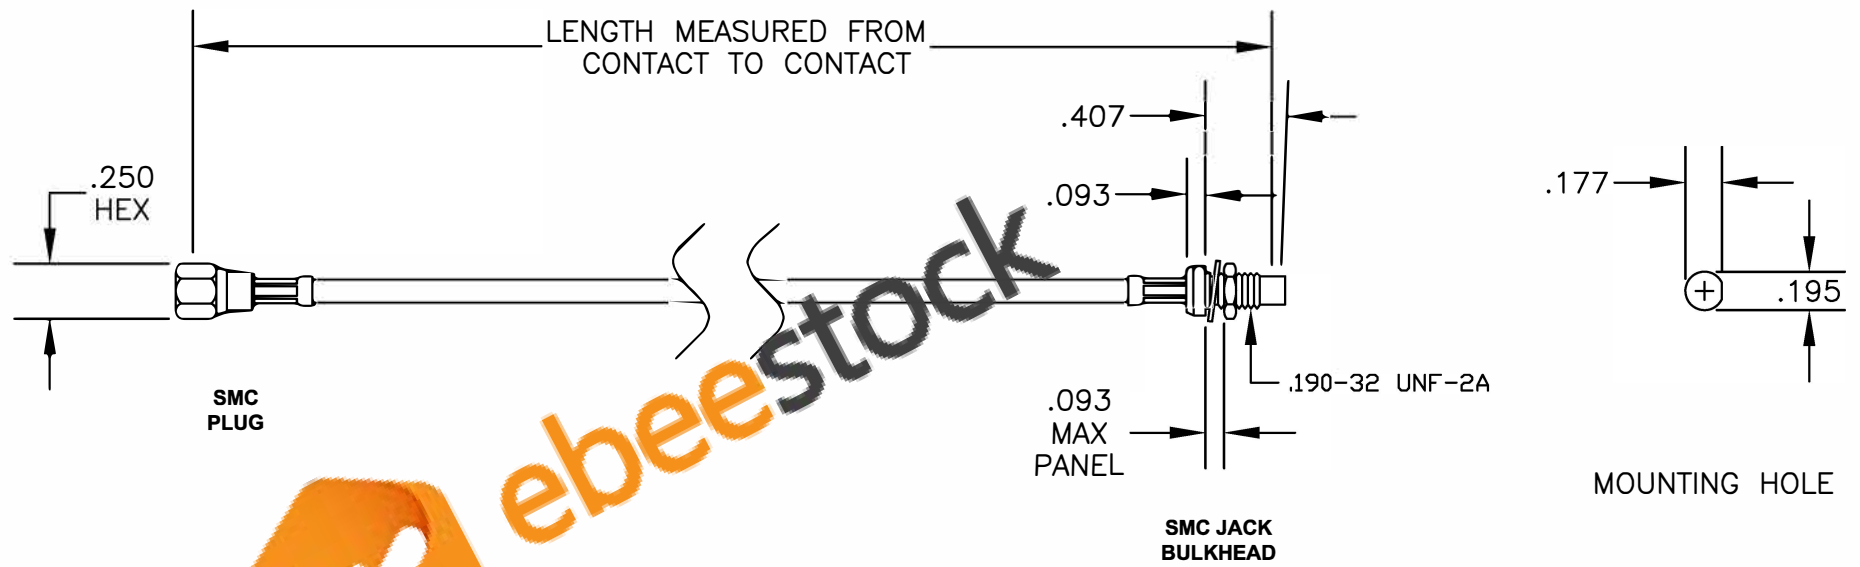

COMPONENTS	IMPEDANCE
SMC PLUG	50 OHM
SMC JACK BULKHEAD	50 OHM

Standard Lengths	
-12	12"
-24	24"
-36	36"
-48	48"
-60	60"
-XXX	Custom Length in Inches

**8TH FLOOR, BUILDING 1, YONGFU SCIENCE AND TECHNOLOGY CENTER INDUSTRIAL PARK, NANZHA DISTRICT 5, HUMEN, 523900, DONGGUAN, GUANGDONG, CHINA**  
 WEBSITE: [www.ebeestock.com](http://www.ebeestock.com)  
 EMAIL: [sales@ebeestock.com](mailto:sales@ebeestock.com)

---

**9H % \$&**

---

DES. CABLE ASSEMBLY, PE-B100, SMC PLUG TO SMC JACK BULKHEAD

---

CAD FILE	050509	SCALE	N/A	SIZE	A	147
----------	--------	-------	-----	------	---	-----

1. UNLESS OTHERWISE SPECIFIED ALL DIMENSIONS ARE NOMINAL.
2. ALL SPECIFICATIONS ARE SUBJECT TO CHANGE WITHOUT NOTICE AT ANY TIME.
3. DIMENSIONS ARE IN INCHES.
4. LENGTH TOLERANCE IS ± 1.5% OR 3/8", WHICHEVER IS GREATER.