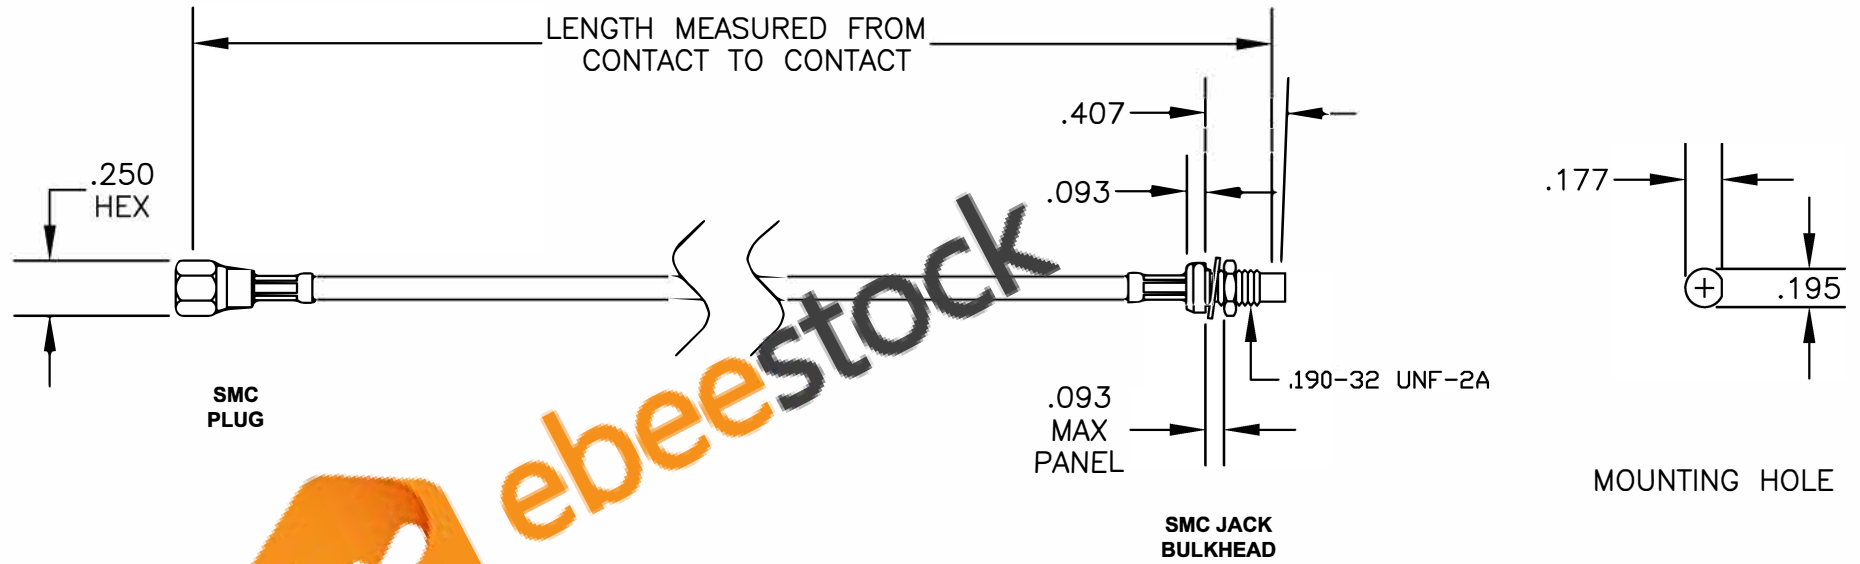

COMPONENTS	IMPEDANCE
SMC PLUG	50 OHM
SMC JACK BULKHEAD	50 OHM

Standard Lengths	
-12	12"
-24	24"
-36	36"
-48	48"
-60	60"
-XXX	Custom Length in Inches

**8TH FLOOR, BUILDING 1, YONGFU SCIENCE AND TECHNOLOGY CENTER INDUSTRIAL PARK, NANZHA DISTRICT 5, HUMEN, 523900, DONGGUAN, GUANGDONG, CHINA**  
 WEBSITE: [www.ebeeestock.com](http://www.ebeeestock.com)  
 EMAIL: [sales@ebeeestock.com](mailto:sales@ebeeestock.com)

**9H % \$(**

DES. CABLE ASSEMBLY, PE-B100, SMC PLUG TO SMC JACK BULKHEAD

CAD FILE	050509	SCALE	N/A	SIZE	A	147
----------	--------	-------	-----	------	---	-----

1. UNLESS OTHERWISE SPECIFIED ALL DIMENSIONS ARE NOMINAL.
2. ALL SPECIFICATIONS ARE SUBJECT TO CHANGE WITHOUT NOTICE AT ANY TIME.
3. DIMENSIONS ARE IN INCHES.
4. LENGTH TOLERANCE IS ± 1.5% OR 3/8", WHICHEVER IS GREATER.