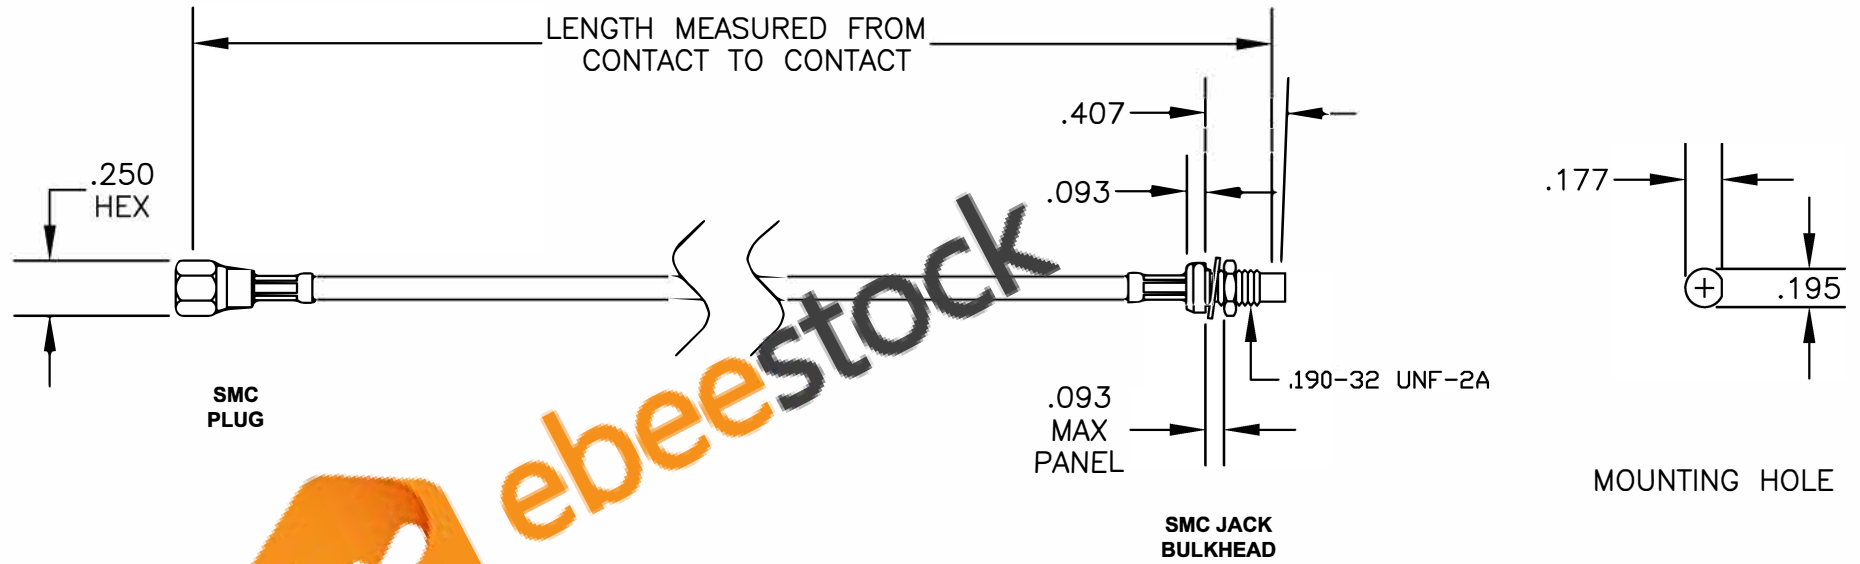

COMPONENTS	IMPEDANCE
SMC PLUG	50 OHM
SMC JACK BULKHEAD	50 OHM

Standard Lengths	
-12	12"
-24	24"
-36	36"
-48	48"
-60	60"
-XXX	Custom Length in Inches

ebeestock

8TH FLOOR, BUILDING 1, YONGFU SCIENCE AND TECHNOLOGY CENTER INDUSTRIAL PARK, NANZHA DISTRICT 5, HUMEN, 523900, DONG GUAN, GUANGDONG, CHINA
 WEBSITE: www.ebeestock.com
 EMAIL: sales@ebeestock.com

ET31605	DES. CABLE ASSEMBLY, PE-B100, SMC PLUG TO SMC JACK BULKHEAD		
CAD FILE 050509	SCALE N/A	SIZE A	147

1. UNLESS OTHERWISE SPECIFIED ALL DIMENSIONS ARE NOMINAL.
2. ALL SPECIFICATIONS ARE SUBJECT TO CHANGE WITHOUT NOTICE AT ANY TIME.
3. DIMENSIONS ARE IN INCHES.
4. LENGTH TOLERANCE IS ± 1.5% OR 3/8", WHICHEVER IS GREATER.