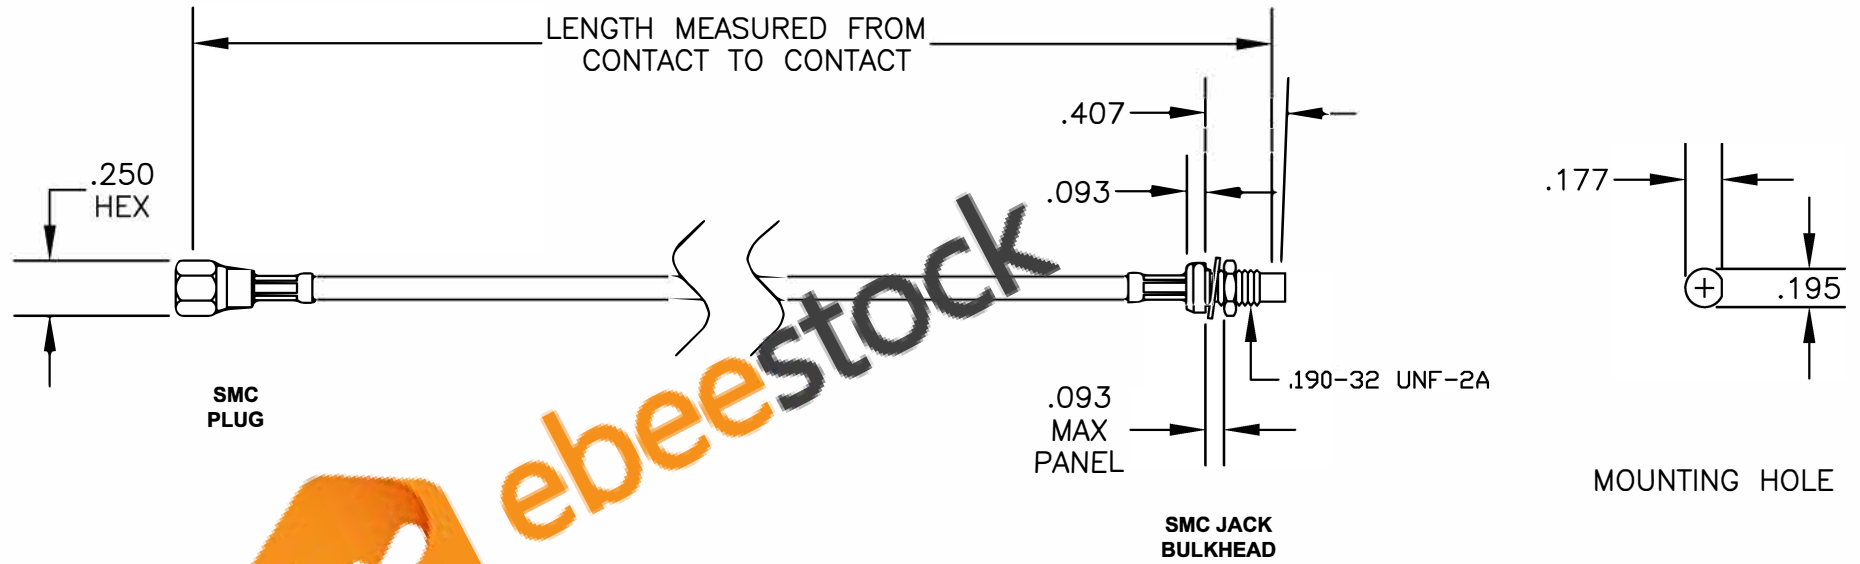

COMPONENTS	IMPEDANCE
SMC PLUG	50 OHM
SMC JACK BULKHEAD	50 OHM

Standard Lengths	
-12	12"
-24	24"
-36	36"
-48	48"
-60	60"
-XXX	Custom Length in Inches

ebeestock

8TH FLOOR, BUILDING 1, YONGFU SCIENCE AND TECHNOLOGY
CENTER INDUSTRIAL PARK, NANZHA DISTRICT 5,
HUMEN, 523900, DONG GUAN, GUANGDONG, CHINA

WEBSITE: www.ebeestock.com
EMAIL: sales@ebeestock.com

ET31607

DES. CABLE ASSEMBLY, PE-B100, SMC PLUG TO
SMC JACK BULKHEAD

CAD FILE 050509	SCALE N/A	SIZE A	147
-----------------	-----------	--------	-----

1. UNLESS OTHERWISE SPECIFIED ALL DIMENSIONS ARE NOMINAL.
2. ALL SPECIFICATIONS ARE SUBJECT TO CHANGE WITHOUT NOTICE AT ANY TIME.
3. DIMENSIONS ARE IN INCHES.
4. LENGTH TOLERANCE IS ± 1.5% OR 3/8", WHICHEVER IS GREATER.