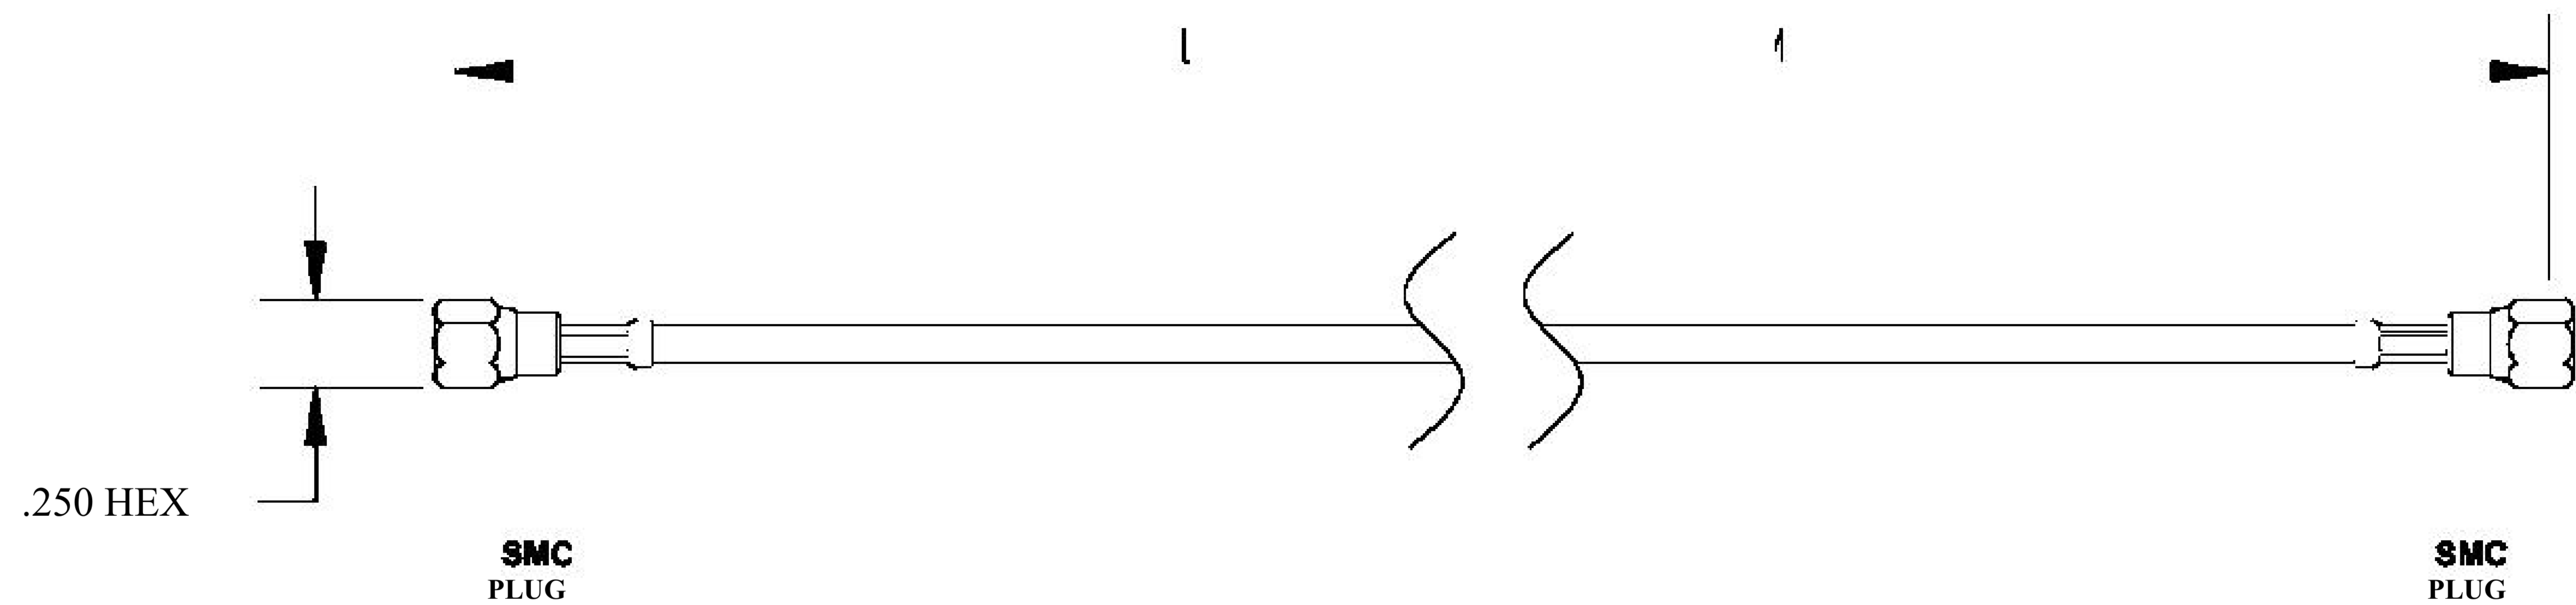

COMPONENTS	IMPEDANCE
SMC PLUG	50 OHM
SMC PLUG	50 OHM
RG316-DS	50 OHM

Standard Lengths	
■12	12"
-24	24"
-36	36"
■48	48"
-60	60"
■XXX	Custom Length in inches

8th Floor, Building 1, Yongfu Science and Technology Center Industrial Park, Nanzha District 5, Humen,523900, Dongguan, Guangdong, China.

Website: [www.ebeestock.com](http://www.ebeestock.com)

Email: [sales@ebeestock.com](mailto:sales@ebeestock.com)

LENGTH MEASURED FR

8th Floor, Building 1, Yong

COAXIAL & FIBER OPTICS

DWG TITLE	ET31635	DES_	smc-plug-to-smc-plug-cable-12-inch-length-using-rg316-ds-coax-0031632
-----------	---------	------	---

SIZE A | **FSCM NO. 53919** | CAD FILE 073102 | SCALE N/A | 127

NOTES:

1. UNLESS OTHERWISE SPECIFIED ALL DIMENSIONS ARE NOMINAL.
2. ALL SPECIFICATIONS ARE SUBJECT TO CHANGE WITHOUT NOTICE AT ANY TIME.