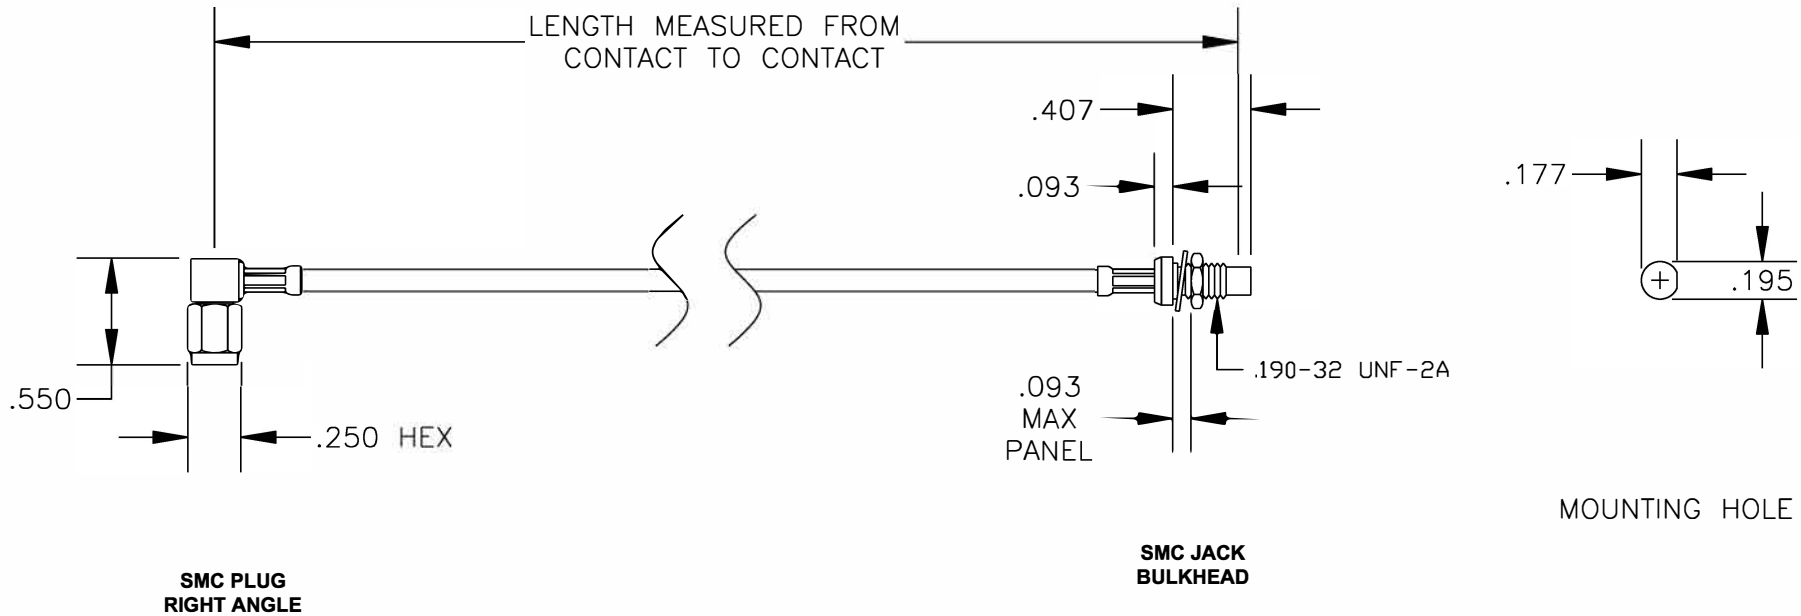

COMPONENTS	IMPEDANCE
SMC PLUG RIGHT ANGLE	50 OHM
SMC JACK BULKHEAD	50 OHM
RG188A/U	50 OHM

Standard Lengths	
-12	12"
-24	24"
-36	36"
-48	48"
-60	60"
-XXX	Custom Length in inches

**8TH FLOOR, BUILDING 1, YONGFU SCIENCE AND TECHNOLOGY CENTER INDUSTRIAL PARK, NANZHA DISTRICT 5, HUMEN, 523900, DONGGUAN, GUANGDONG, CHINA**  
 WEBSITE: [www.ebeestock.com](http://www.ebeestock.com)  
 EMAIL: [sales@ebeestock.com](mailto:sales@ebeestock.com)

<b>ET31730</b>		DES. CABLE ASSEMBLY, RG188A/U, SMC PLUG RIGHT ANGLE TO SMC JACK BULKHEAD	
----------------	--	--	--

REV. A	FSCM NO. 53919	CAD FILE 021108	SCALE N/A	SIZE A 127
--------	----------------	-----------------	-----------	------------

- NOTES:
- UNLESS OTHERWISE SPECIFIED ALL DIMENSIONS ARE NOMINAL.
  - ALL SPECIFICATIONS ARE SUBJECT TO CHANGE WITHOUT NOTICE AT ANY TIME.
  - DIMENSIONS ARE IN INCHES.
  - LENGTH TOLERANCE IS  $\pm 1.5\%$  OR  $\pm 3/8"$ , WHICHEVER IS GREATER.