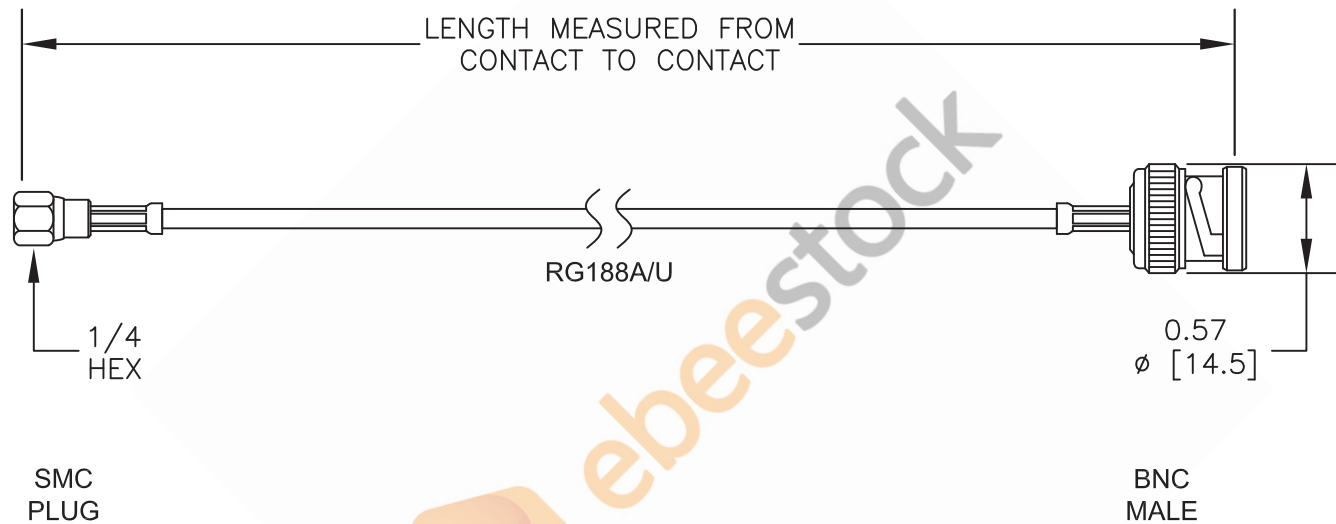

SMC Plug to BNC Male Cable 36 Inch Length Using RG188 Coax

DWG TITLE

ET31828

NOTES:

1. UNLESS OTHERWISE SPECIFIED ALL DIMENSIONS ARE NOMINAL.
2. ALL SPECIFICATIONS ARE SUBJECT TO CHANGE WITHOUT NOTICE AT ANY TIME.
3. DIMENSIONS ARE IN INCHES [mm].
4. LENGTH TOLERANCE IS $\pm 1.5\%$ OR $3/8"$, WHICHEVER IS GREATER.

CAD FILE 102116

SCALE N/A

SIZE A

2233