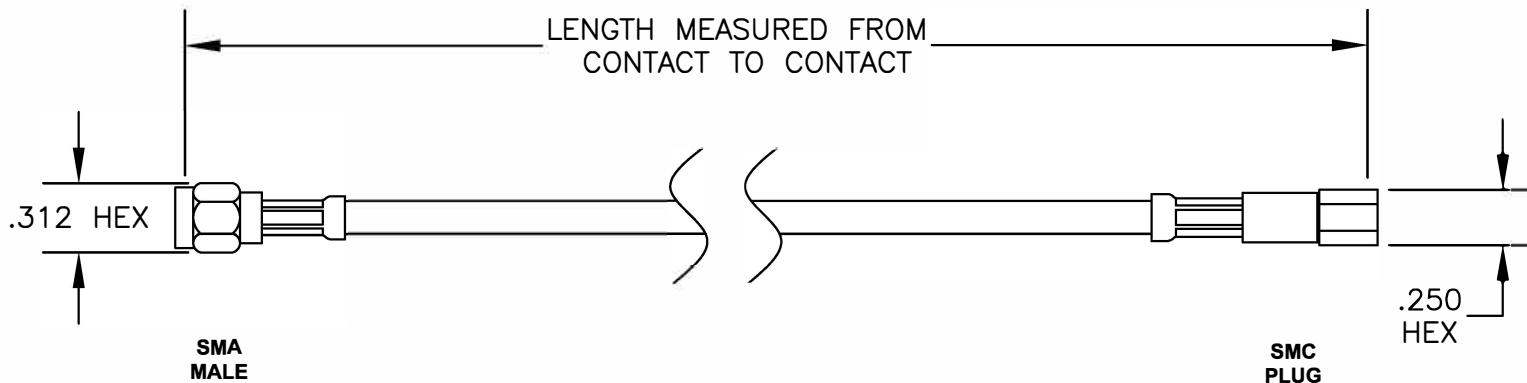

COMPONENTS	IMPEDANCE
SMA MALE	50 OHM
SMC PLUG	50 OHM
RG223/U	50 OHM

Standard Lengths	
-12	12"
-24	24"
-36	36"
-48	48"
-60	60"
-XXX	Custom Length in inches

8TH FLOOR, BUILDING 1, YONGFU SCIENCE AND TECHNOLOGY
CENTER INDUSTRIAL PARK, NANZHA DISTRICT 5,
HUMEN, 523900, DONGGUAN, GUANGDONG, CHINA

WEBSITE: www.ebeestock.com
EMAIL: sales@ebeestock.com

DWG TITLE
ET31878

DES. CABLE ASSEMBLY, RG223/U, SMA MALE
TO SMC PLUG

SIZE A	FSCMNO. 53919	CAD FILE 042309	SCALE N/A	127
--------	---------------	-----------------	-----------	-----

NOTES:

1. UNLESS OTHERWISE SPECIFIED ALL DIMENSIONS ARE NOMINAL.
2. ALL SPECIFICATIONS ARE SUBJECT TO CHANGE WITHOUT NOTICE AT ANY TIME.
3. DIMENSIONS ARE IN INCHES.
4. LENGTH TOLERANCE IS $\pm 1.5\%$ OR $\pm 3/8"$, WHICHEVER IS GREATER.