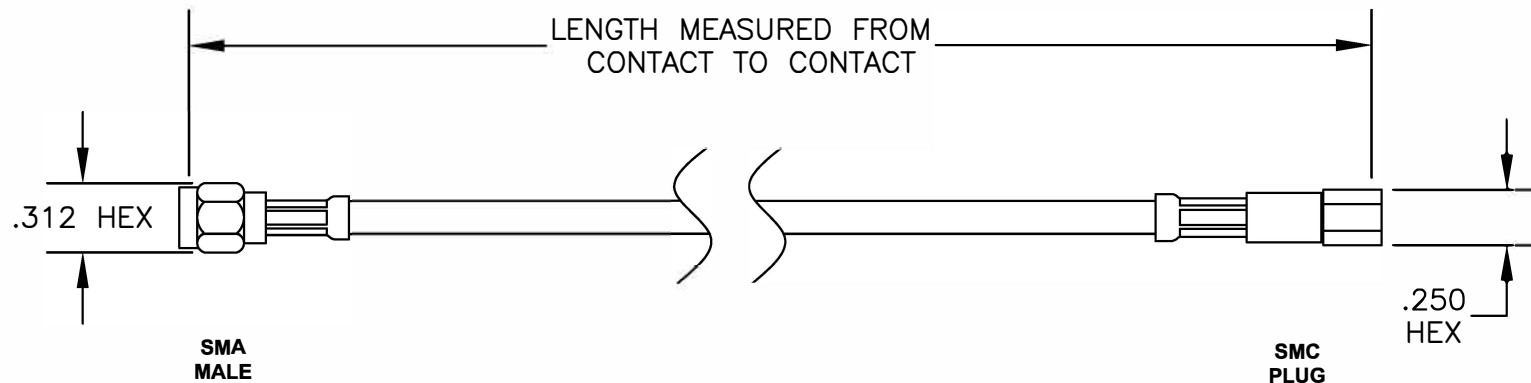

COMPONENTS	IMPEDANCE
SMA MALE	50 OHM
SMC PLUG	50 OHM
RG223/U	50 OHM

Standard Lengths	
-12	12"
-24	24"
-36	36"
-48	48"
-60	60"
-XXX	Custom Length in inches

8TH FLOOR, BUILDING 1, YONGFU SCIENCE AND TECHNOLOGY
CENTER INDUSTRIAL PARK, NANZHA DISTRICT 5,
HUMEN, 523900, DONGGUAN, GUANGDONG, CHINA

WEBSITE: www.ebeestock.com
EMAIL: sales@ebeestock.com

DWG TITLE <div style="font-size: 1.2em; font-weight: bold; color: blue;">ET31879</div>	DES. CABLE ASSEMBLY, RG223/U, SMA MALE TO SMC PLUG
SIZE A FSCMNO. 53919	CAD FILE 042309 SCALE N/A 127

NOTES:
 1. UNLESS OTHERWISE SPECIFIED ALL DIMENSIONS ARE NOMINAL.
 2. ALL SPECIFICATIONS ARE SUBJECT TO CHANGE WITHOUT NOTICE AT ANY TIME.
 3. DIMENSIONS ARE IN INCHES.
 4. LENGTH TOLERANCE IS ± 1.5% OR ±3/8", WHICHEVER IS GREATER.