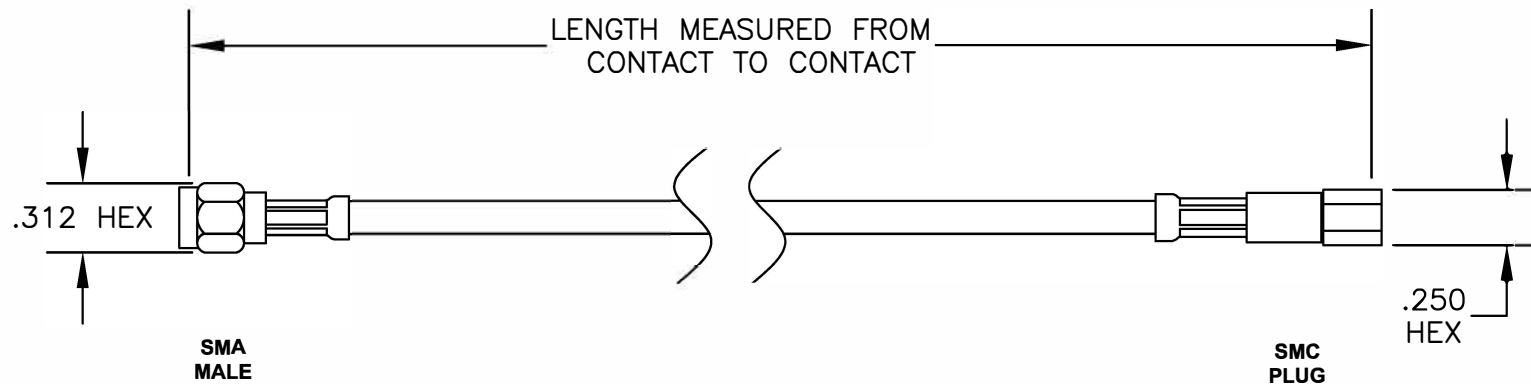

COMPONENTS	IMPEDANCE
SMA MALE	50 OHM
SMC PLUG	50 OHM
RG223/U	50 OHM

Standard Lengths	
-12	12"
-24	24"
-36	36"
-48	48"
-60	60"
-XXX	Custom Length in inches

8TH FLOOR, BUILDING 1, YONGFU SCIENCE AND TECHNOLOGY CENTER INDUSTRIAL PARK, NANZHA DISTRICT 5, HUMEN, 523900, DONGGUAN, GUANGDONG, CHINA

WEBSITE: www.ebeestock.com
EMAIL: sales@ebeestock.com

DWG TITLE <h2 style="margin: 0;">ET31881</h2>	DES. CABLE ASSEMBLY, RG223/U, SMA MALE TO SMC PLUG
SIZE A FSCMNO. 53919	CAD FILE 042309 SCALE N/A 127
NOTES: 1. UNLESS OTHERWISE SPECIFIED ALL DIMENSIONS ARE NOMINAL. 2. ALL SPECIFICATIONS ARE SUBJECT TO CHANGE WITHOUT NOTICE AT ANY TIME. 3. DIMENSIONS ARE IN INCHES. 4. LENGTH TOLERANCE IS $\pm 1.5\%$ OR $\pm 3/8"$, WHICHEVER IS GREATER.	