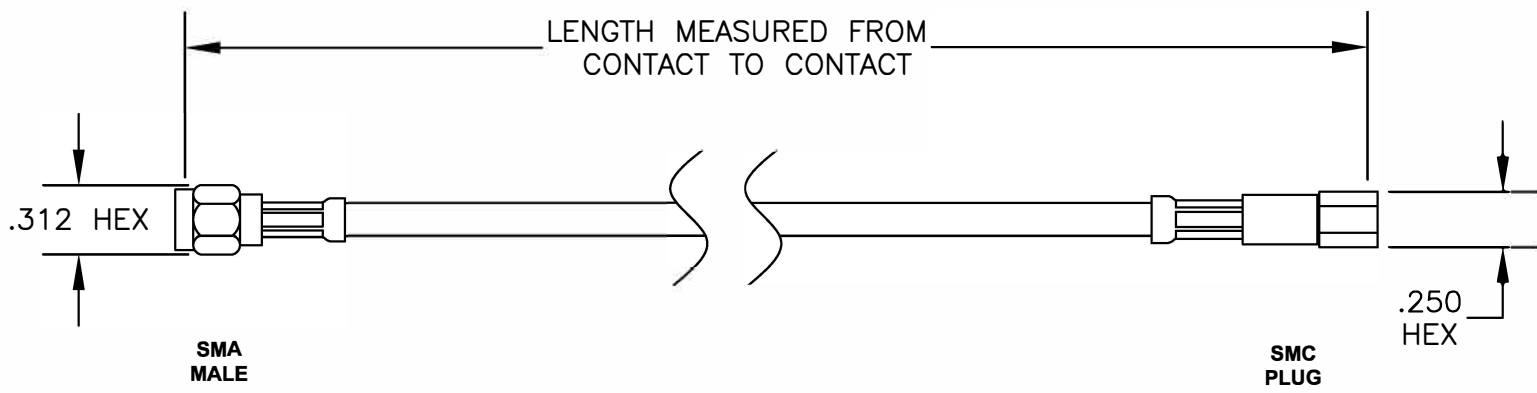

COMPONENTS	IMPEDANCE
SMA MALE	50 OHM
SMC PLUG	50 OHM
RG223/U	50 OHM

Standard Lengths	
-12	12"
-24	24"
-36	36"
-48	48"
-60	60"
-XXX	Custom Length in inches

8TH FLOOR, BUILDING 1, YONGFU SCIENCE AND TECHNOLOGY  
CENTER INDUSTRIAL PARK, NANZHA DISTRICT 5,  
HUMEN, 523900, DONGGUAN, GUANGDONG, CHINA

WEBSITE: [www.ebeestock.com](http://www.ebeestock.com)  
EMAIL: [sales@ebeestock.com](mailto:sales@ebeestock.com)

---

DWG TITLE  
**ET31888**

DES. CABLE ASSEMBLY, RG223/U, SMA MALE  
TO SMC PLUG

---

SIZE A	FSCMNO. 53919	CAD FILE 042309	SCALE N/A	127
--------	---------------	-----------------	-----------	-----

**NOTES:**

1. UNLESS OTHERWISE SPECIFIED ALL DIMENSIONS ARE NOMINAL.
2. ALL SPECIFICATIONS ARE SUBJECT TO CHANGE WITHOUT NOTICE AT ANY TIME.
3. DIMENSIONS ARE IN INCHES.
4. LENGTH TOLERANCE IS  $\pm 1.5\%$  OR  $\pm 3/8"$ , WHICHEVER IS GREATER.