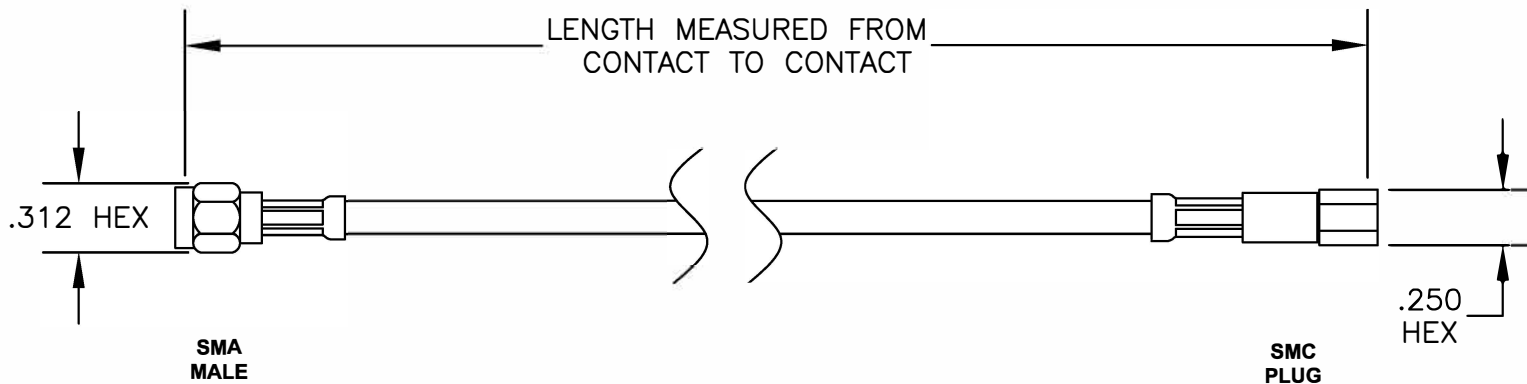

COMPONENTS	IMPEDANCE
SMA MALE	50 OHM
SMC PLUG	50 OHM
RG223/U	50 OHM

Standard Lengths	
-12	12"
-24	24"
-36	36"
-48	48"
-60	60"
-XXX	Custom Length in inches

8TH FLOOR, BUILDING 1, YONGFU SCIENCE AND TECHNOLOGY CENTER INDUSTRIAL PARK, NANZHA DISTRICT 5, HUMEN, 523900, DONGGUAN, GUANGDONG, CHINA

WEBSITE: www.ebeestock.com
EMAIL: sales@ebeestock.com

DWG TITLE		DES.	
ET31889		CABLE ASSEMBLY, RG223/U, SMA MALE TO SMC PLUG	
SIZE A	FSCMNO. 53919	CAD FILE	042309
		SCALE	N/A
			127

NOTES:

- UNLESS OTHERWISE SPECIFIED ALL DIMENSIONS ARE NOMINAL.
- ALL SPECIFICATIONS ARE SUBJECT TO CHANGE WITHOUT NOTICE AT ANY TIME.
- DIMENSIONS ARE IN INCHES.
- LENGTH TOLERANCE IS $\pm 1.5\%$ OR $\pm 3/8"$, WHICHEVER IS GREATER.