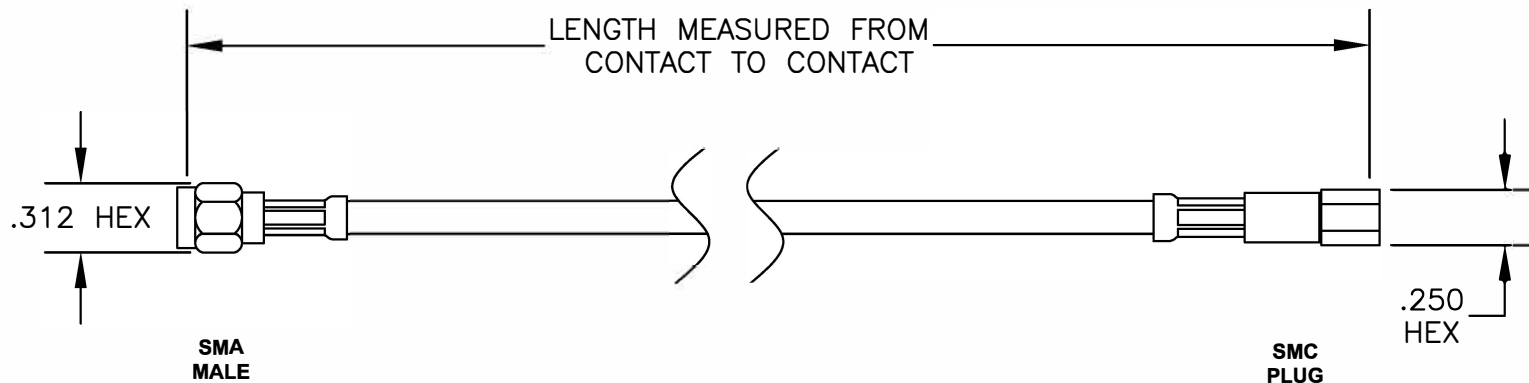

COMPONENTS	IMPEDANCE
SMA MALE	50 OHM
SMC PLUG	50 OHM
RG223/U	50 OHM

Standard Lengths	
-12	12"
-24	24"
-36	36"
-48	48"
-60	60"
-XXX	Custom Length in inches

8TH FLOOR, BUILDING 1, YONGFU SCIENCE AND TECHNOLOGY  
CENTER INDUSTRIAL PARK, NANZHA DISTRICT 5,  
HUMEN, 523900, DONGGUAN, GUANGDONG, CHINA

WEBSITE: [www.ebeestock.com](http://www.ebeestock.com)  
EMAIL: [sales@ebeestock.com](mailto:sales@ebeestock.com)

DWG TITLE <h2 style="margin: 0;">ET31893</h2>	DES. CABLE ASSEMBLY, RG223/U, SMA MALE TO SMC PLUG
SIZE A   <b>FSCMNO. 53919</b>	CAD FILE 042309    SCALE N/A    127
<b>NOTES:</b> 1. UNLESS OTHERWISE SPECIFIED ALL DIMENSIONS ARE NOMINAL. 2. ALL SPECIFICATIONS ARE SUBJECT TO CHANGE WITHOUT NOTICE AT ANY TIME. 3. DIMENSIONS ARE IN INCHES. 4. LENGTH TOLERANCE IS $\pm 1.5\%$ OR $\pm 3/8"$ , WHICHEVER IS GREATER.	