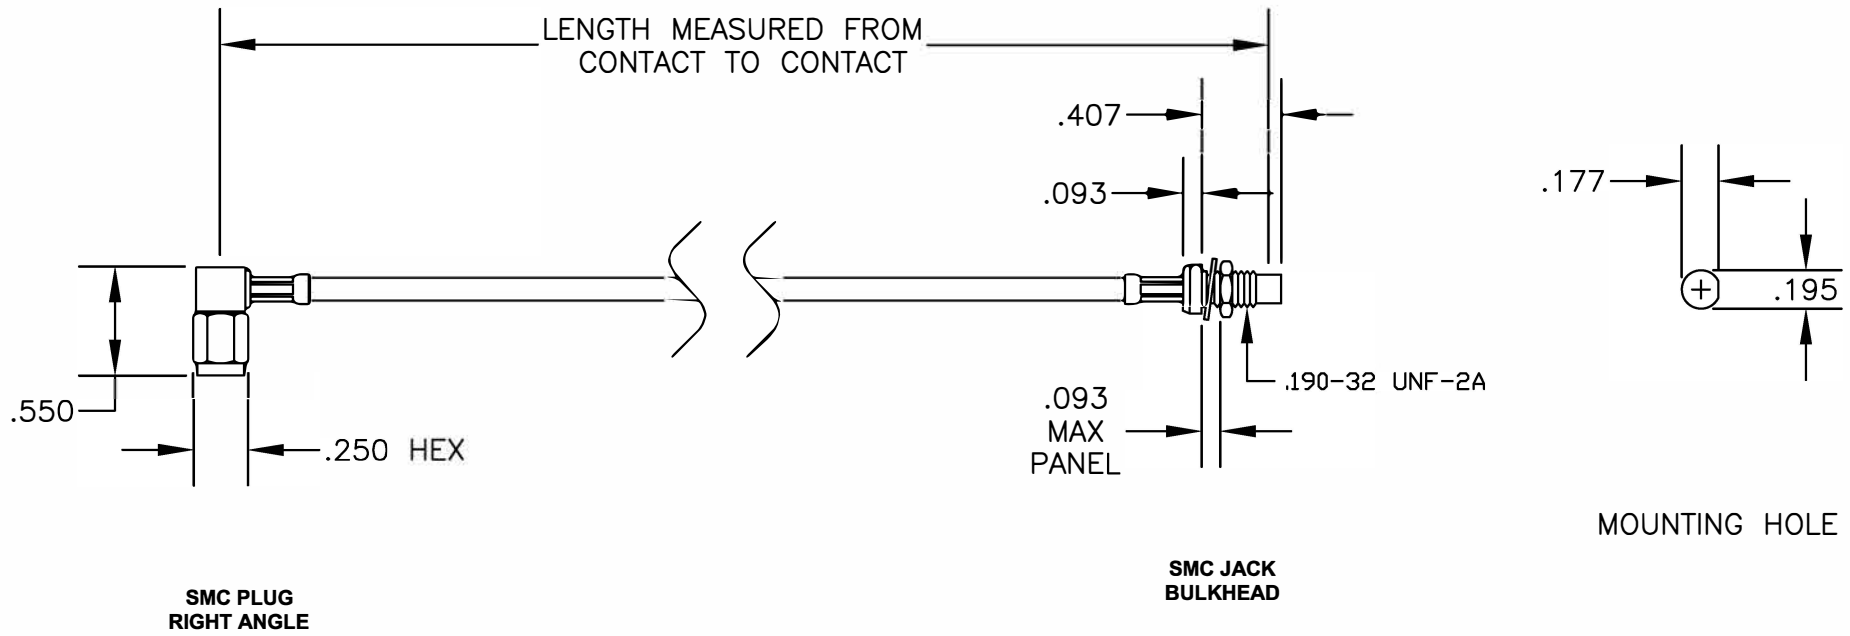

COMPONENTS	IMPEDANCE
SMC PLUG RIGHT ANGLE	50 OHM
SMC JACK BULKHEAD	50 OHM
RG316/U	50 OHM

Standard Lengths	
-12	12"
-24	24"
-36	36"
-48	48"
-60	60"
-XXX	Custom Length in inches

8TH FLOOR, BUILDING 1, YONGFU SCIENCE AND TECHNOLOGY CENTER INDUSTRIAL PARK, NANZHA DISTRICT 5, HUMEN, 523900, DONGGUAN, GUANGDONG, CHINA

WEBSITE: www.ebeestock.com
EMAIL: sales@ebeestock.com

DWG TITLE		DES.	
9H &\$' -		CABLE ASSEMBLY, RG316/U, SMC PLUG RIGHT ANGLE TO SMC JACK BULKHEAD	
SIZE A	FSCM NO. 53919	CAD FILE 071807	SCALE N/A
NOTES: 1. UNLESS OTHERWISE SPECIFIED ALL DIMENSIONS ARE NOMINAL. 2. ALL SPECIFICATIONS ARE SUBJECT TO CHANGE WITHOUT NOTICE AT ANY TIME. 3. DIMENSIONS ARE IN INCHES. 4. LENGTH TOLERANCE IS $\pm 1.5\%$ OR $\pm 3/8"$, WHICHEVER IS GREATER.			