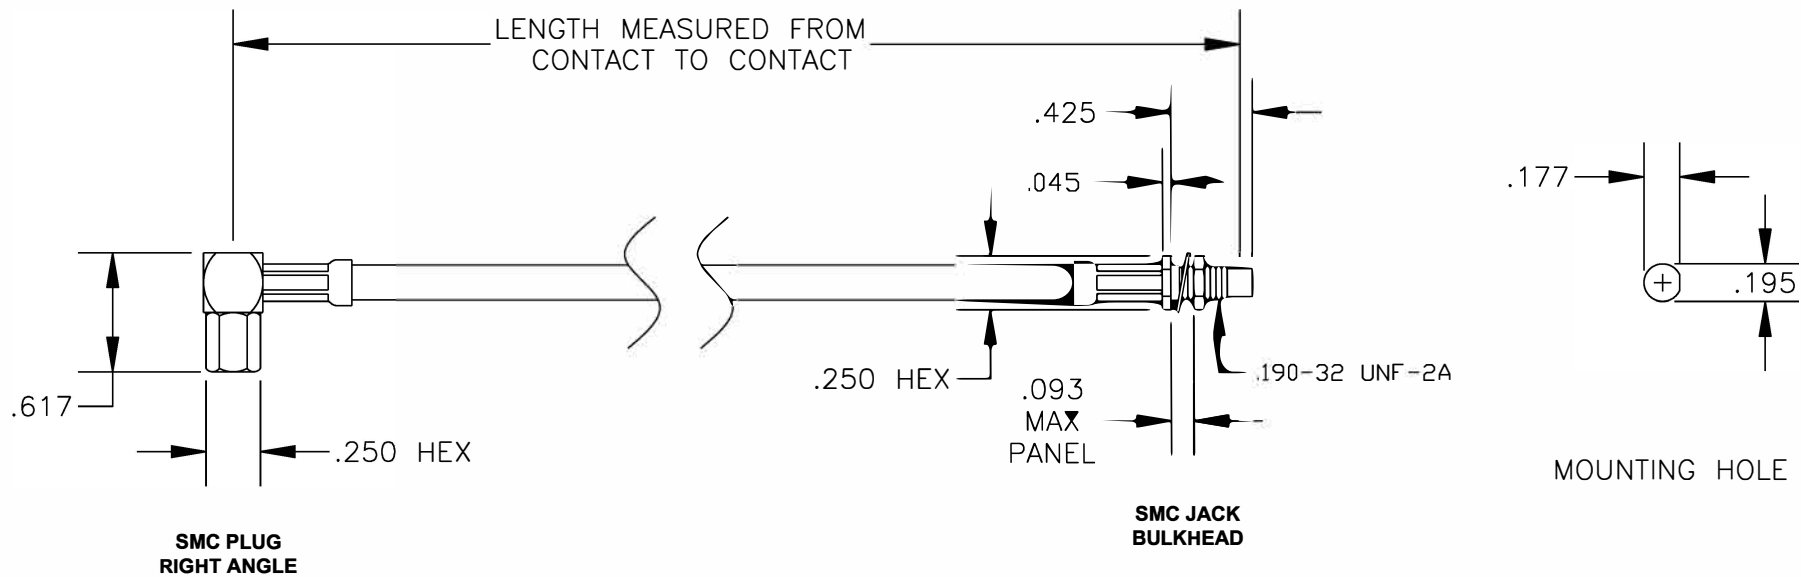

COMPONENTS	IMPEDANCE
SMC PLUG RIGHT ANGLE	50 OHM
SMC JACK BULKHEAD	50 OHM
RG58C/U	50 OHM

Standard Lengths	
-12	12"
-24	24"
-36	36"
-48	48"
-60	60"
-XXX	Custom Length in inches

**8TH FLOOR, BUILDING 1, YONGFU SCIENCE AND TECHNOLOGY CENTER INDUSTRIAL PARK, NANZHA DISTRICT 5, HUMEN, 523900, DONGGUAN, GUANGDONG, CHINA**  
 WEBSITE: [www.ebeestock.com](http://www.ebeestock.com)  
 EMAIL: [sales@ebeestock.com](mailto:sales@ebeestock.com)

<b>9H &amp;\$*'</b>		DES. CABLE ASSEMBLY, RG58C/U, SMC PLUG RIGHT ANGLE TO SMC JACK BULKHEAD	
---------------------	--	-------------------------------------------------------------------------	--

REV. A	<b>FSCM NO. 53919</b>	CAD FILE 020408	SCALE N/A	SIZE A	147
--------	-----------------------	-----------------	-----------	--------	-----

- NOTES:**
- UNLESS OTHERWISE SPECIFIED ALL DIMENSIONS ARE NOMINAL.
  - ALL SPECIFICATIONS ARE SUBJECT TO CHANGE WITHOUT NOTICE AT ANY TIME.
  - DIMENSIONS ARE IN INCHES.
  - LENGTH TOLERANCE IS  $\pm 1.5\%$  OR  $\pm 3/8"$ , WHICHEVER IS GREATER.